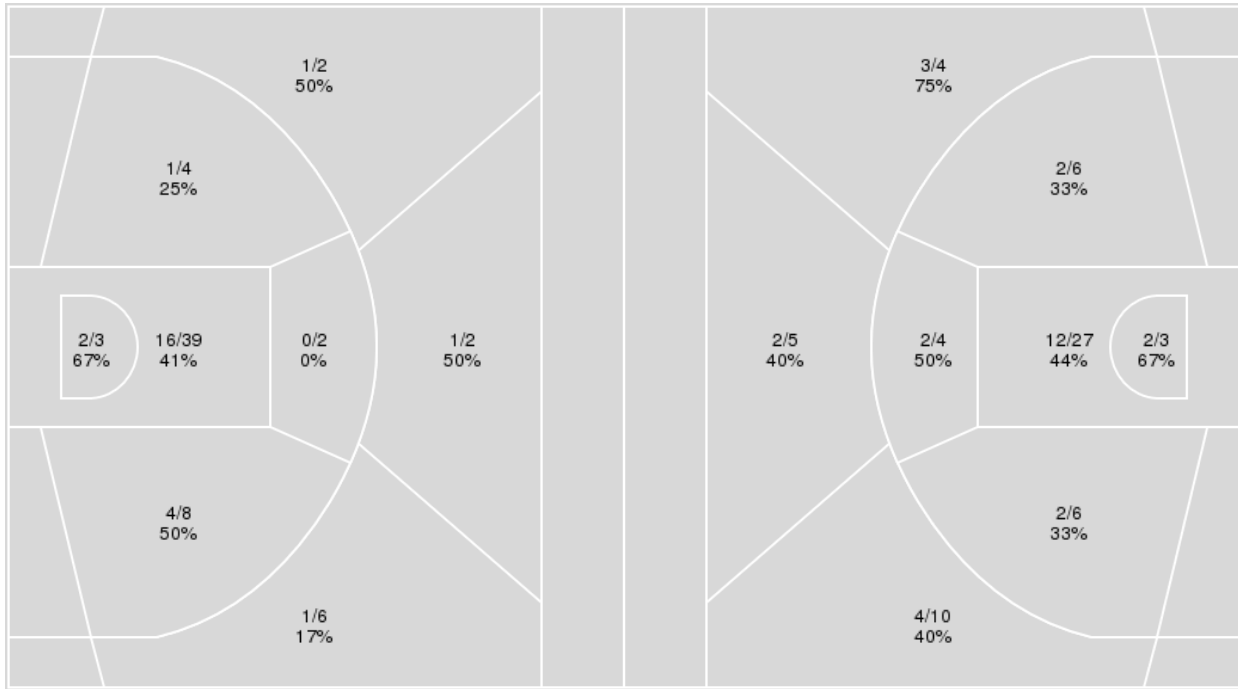

Kentucky at LSU

03/04/22 Bridgestone Arena, Nashville
2021-22 Women's Basketball

Officials: Felicia Grinter, Billy Smith, Luis Gonzalez

{ Players => 0, 1, 3, 10, 11, 13, 14, 15, 20, 21, 23, 24, 30, 32, 45; } FG
Types => All; Results => All;

{ Players => 00, 1, 3, 4, 5, 10, 11, 12, 21, 34, 44; } FG Types => All;
Results => All;

LSU

Kentucky

LSU	M/A	%
Field Goals	26/66	39
2 Points	23/56	41
3 Points	3/10	30
Free Throws	8/9	89

Kentucky	M/A	%
Field Goals	29/65	45
2 Points	20/46	43
3 Points	9/19	47
Free Throws	11/14	79