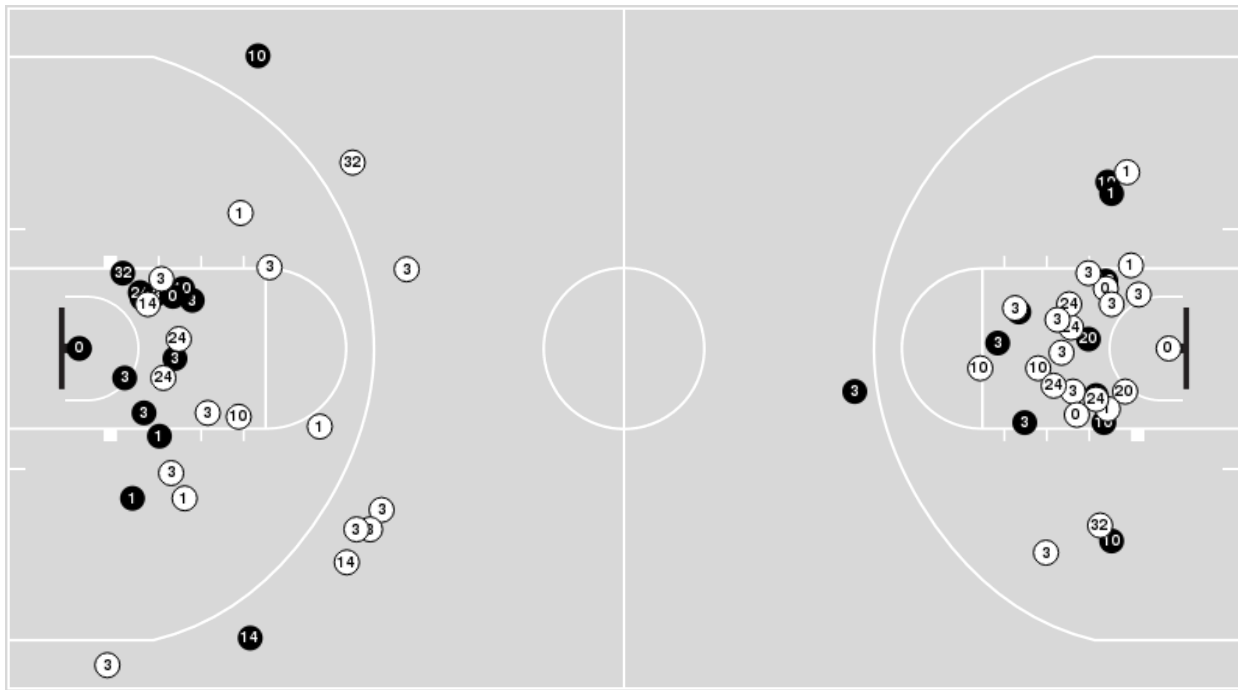

Kentucky at LSU

03/04/22 Bridgestone Arena, Nashville
2021-22 Women's Basketball

Officials: Felicia Grinter, Billy Smith, Luis Gonzalez

Players => 0, 1, 3, 10, 11, 13, 14, 15, 20, 21, 23, 24, 30, 32, 45FG Types=>AllResults=>All

LSU

All Field Goals