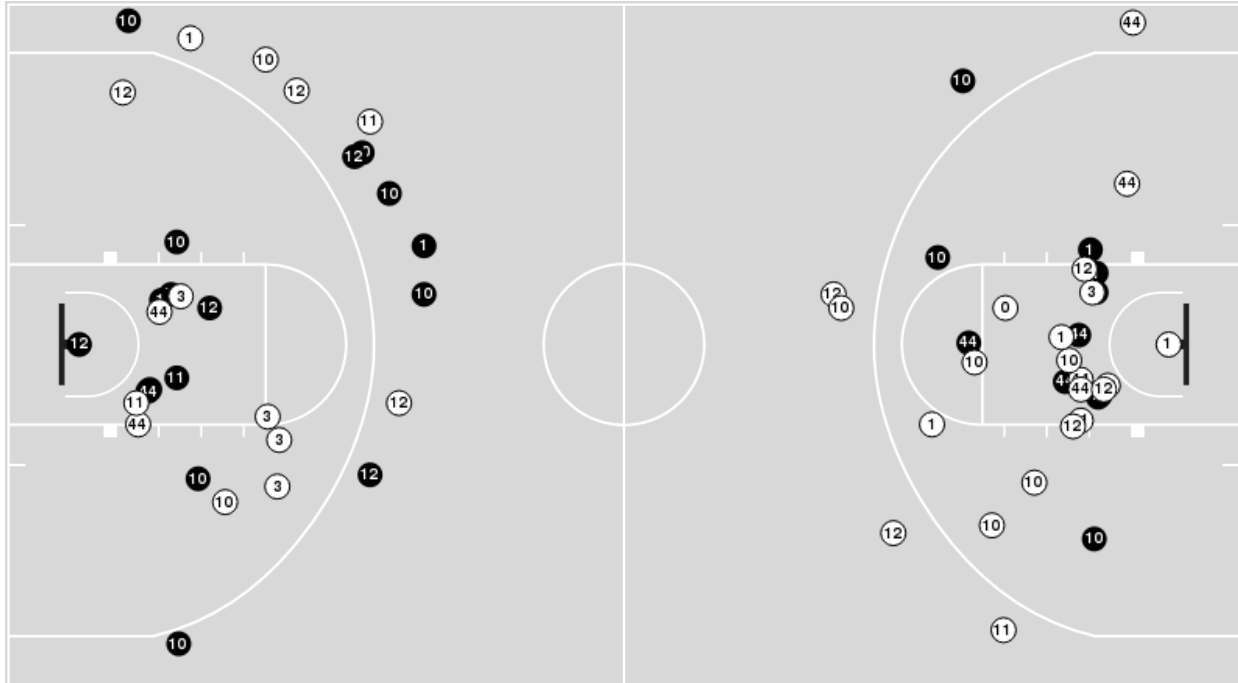

Kentucky at LSU

03/04/22 Bridgestone Arena, Nashville
2021-22 Women's Basketball

Officials: Felicia Grinter, Billy Smith, Luis Gonzalez

Players => 00, 1, 3, 4, 5, 10, 11, 12, 21, 34, 44FG Types=>AllResults=>All

Kentucky

All Field Goals