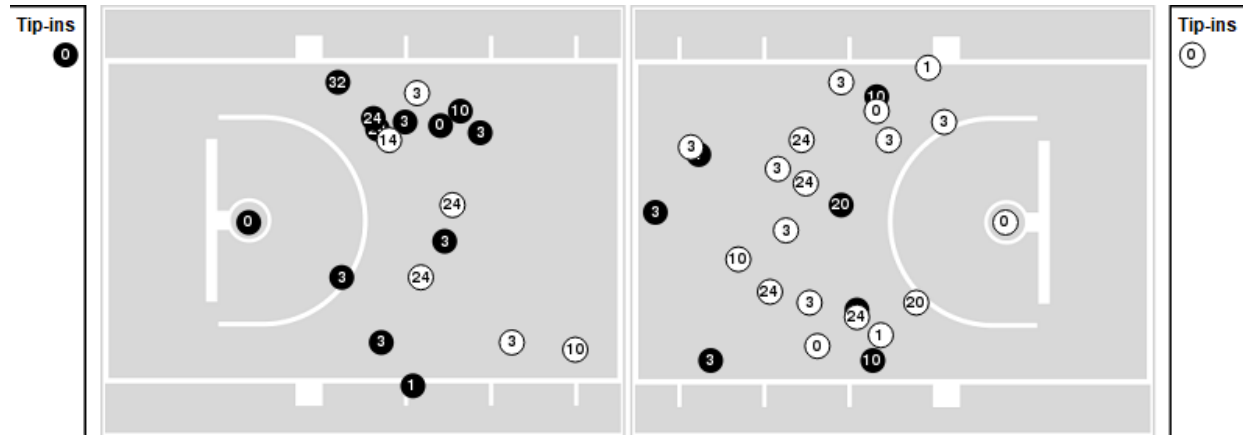

Blow Up Chart

● Made   ○ Missed   N - Player Number

LSU	M/A	%
Field Goals	26/66	39
2 Points	23/56	41
3 Points	3/10	30
Free Throws	8/9	89

LSU	M/A	%
Points in the Paint	36 (18 / 42)	43
Fast Break Points	10 (5/5)	100
Second Chance Points	2 (1/8)	13
Effective FG%	42