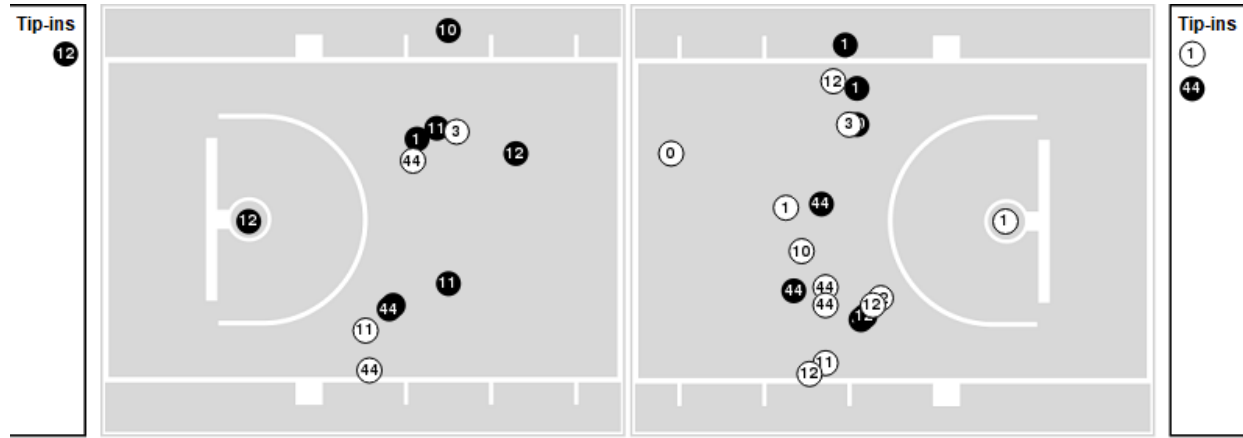

Blow Up Chart

● Made ○ Missed N - Player Number

Kentucky	M/A	%
Field Goals	29/65	45
2 Points	20/46	43
3 Points	9/19	47
Free Throws	11/14	79

Kentucky	M/A	%
Points in the Paint	28 (14 / 30)	47
Fast Break Points	7 (4/4)	100
Second Chance Points	9 (5/10)	50
Effective FG%	52