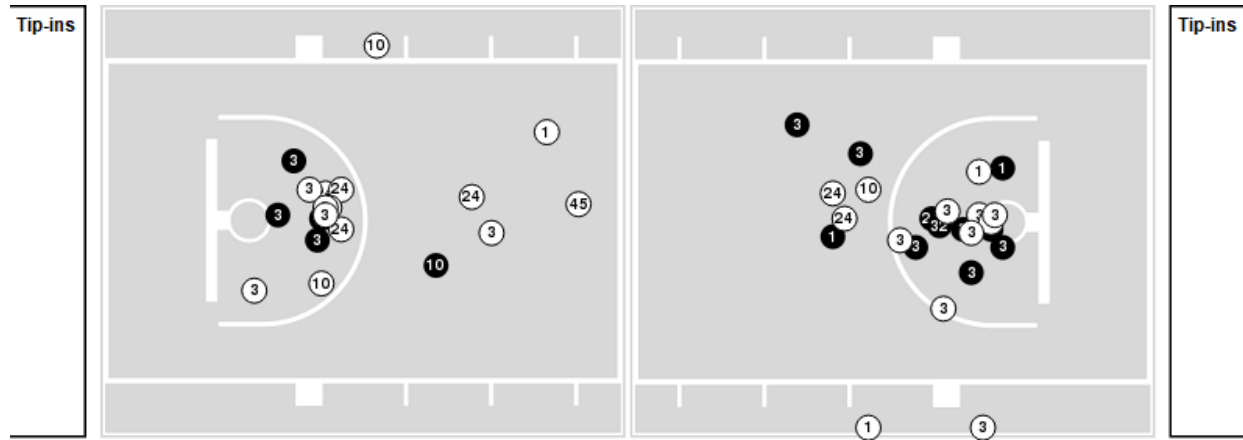

Blow Up Chart

● Made ○ Missed N - Player Number

LSU	M/A	%
Field Goals	25/68	37
2 Points	23/60	38
3 Points	2/8	25
Free Throws	12/22	55

LSU	M/A	%
Points in the Paint	34 (17 / 41)	41
Fast Break Points	13 (8/9)	89
Second Chance Points	8 (4/16)	25
Effective FG%	38