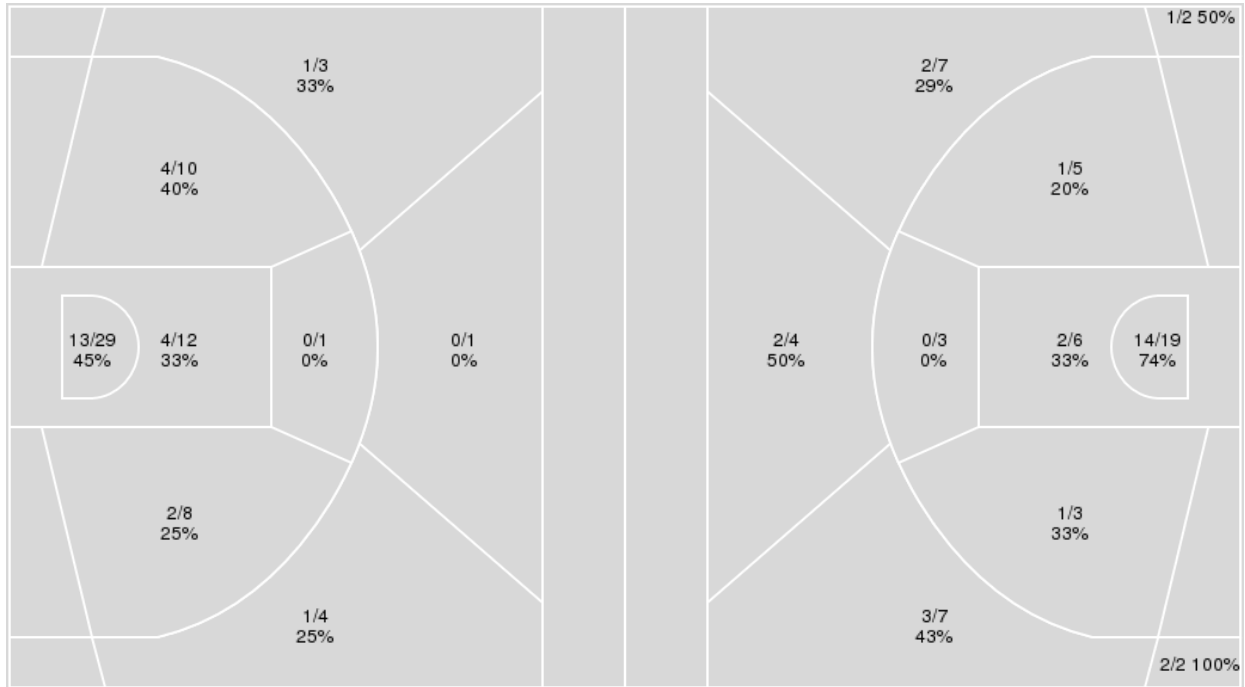

Ohio St. at LSU

03/21/22 Maravich Assembly Center, Baton Rouge
2021-22 Women's Basketball

Game Time: 7:00 PM
Game Duration: 2:15
Attendance: 8,135

Officials: Felicia Grinter, Roy Gulbeyan, Alicia Murray

{ Players => 0, 1, 3, 10, 11, 13, 14, 15, 20, 21, 23, 24, 30, 32, 45; } FG { Players => All; } FG Types => All; Results => All;
Types => All; Results => All;

LSU

Ohio St.

LSU	M/A	%
Field Goals	25/68	37
2 Points	23/60	38
3 Points	2/8	25
Free Throws	12/22	55

Ohio St.	M/A	%
Field Goals	28/58	48
2 Points	18/36	50
3 Points	10/22	45
Free Throws	13/16	81