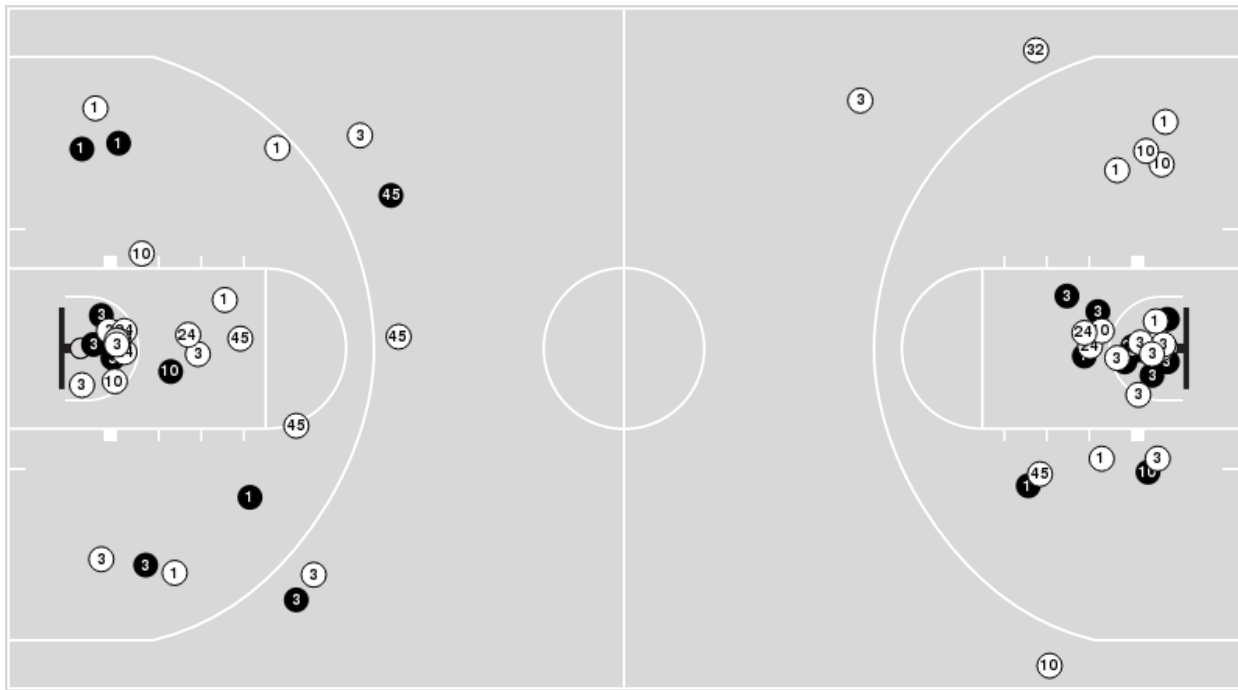

Players => 0, 1, 3, 10, 11, 13, 14, 15, 20, 21, 23, 24, 30, 32, 45 FG Types=>All Results=>All

LSU

All Field Goals