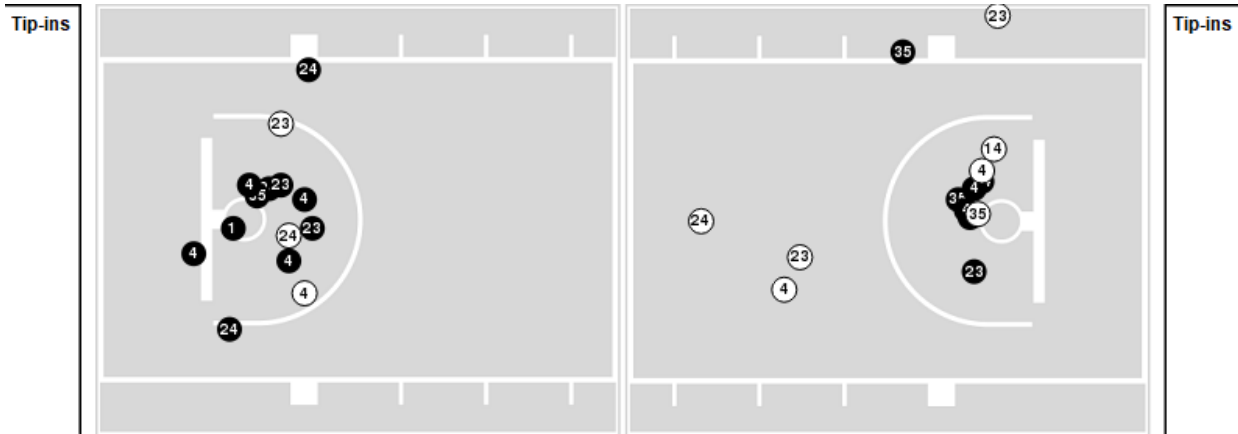

Blow Up Chart

● Made   ○ Missed   N - Player Number

Ohio St.	M/A	%
Field Goals	28/58	48
2 Points	18/36	50
3 Points	10/22	45
Free Throws	13/16	81

Ohio St.	M/A	%
Points in the Paint	32 (16 / 25)	64
Fast Break Points	13 (7/7)	100
Second Chance Points	14 (6/8)	75
Effective FG%	57