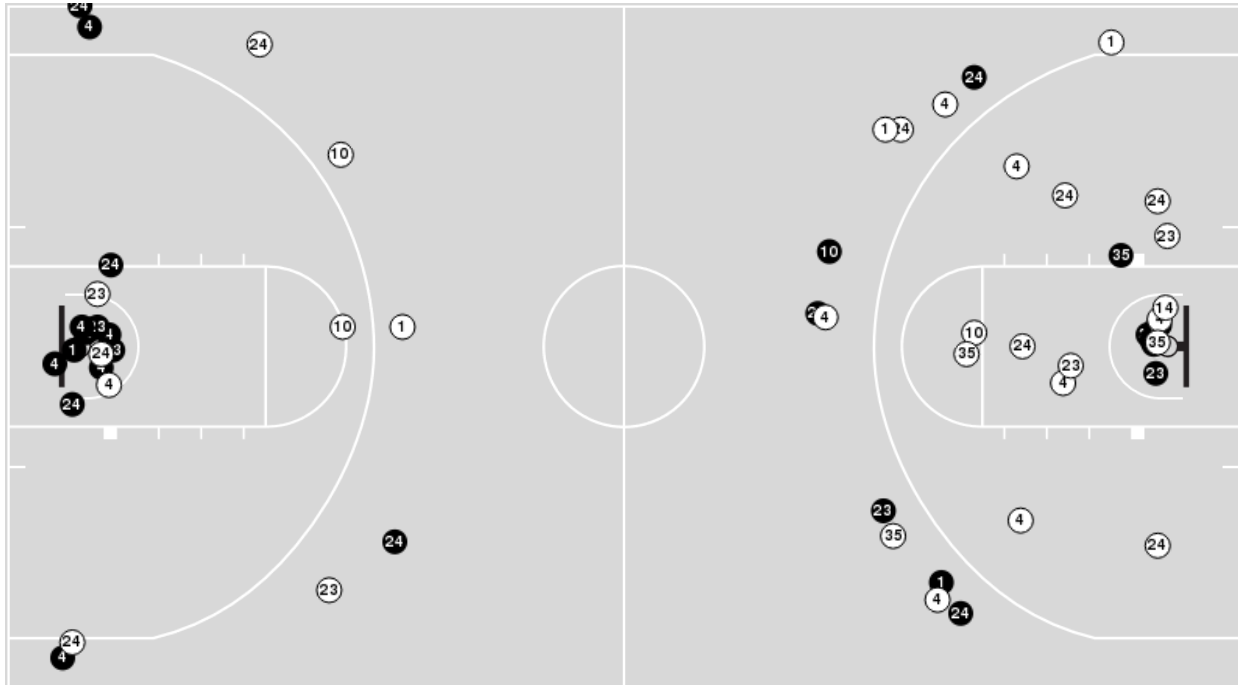

Players => AllFG Types=>AllResults=>All

Ohio St.

All Field Goals