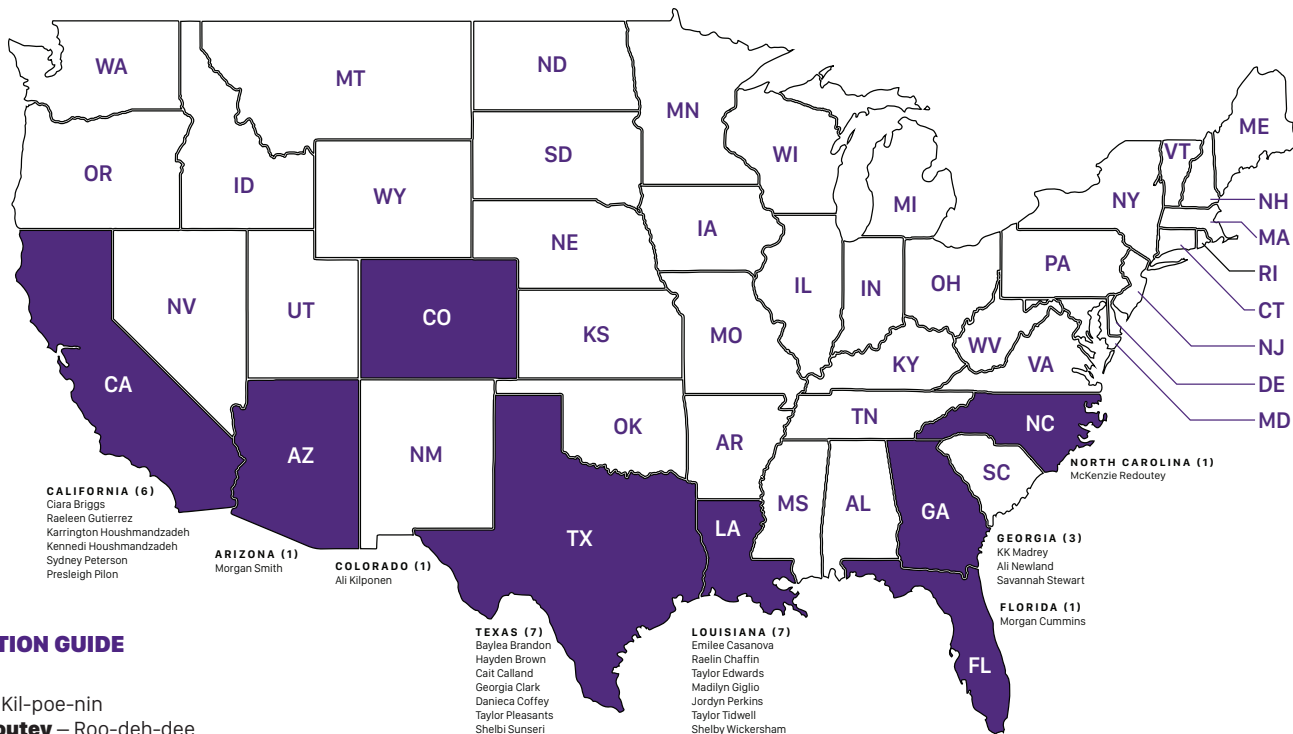

TIGERS BY STATE

PRONUNCIATION GUIDE

Players

- Ali **Kilponen** – Kil-poe-nin
- McKenzie **Redoutey** – Roo-deh-dee
- Madilyn **Giglio** – Jih-leo
- Shelby **Wickersham** – Wik-err-sham
- **Danieca** Coffey – Dan-eh-kuh
- Kennedi **Houshmandzadeh** – who-sh-man-zah-duh
- Shelbi **Sunseri** – Sun-ser-ree
- Raelin **Chaffin** – Chay-fin
- Kaylen **Madrey** – Maa-dree
- Cait **Calland** – Cah-land
- Raeleen **Gutierrez** – Goo-tee-eh-rez
- Karrington **Houshmandzadeh** – who-sh-man-zah-duh
- Presleigh **Pilon** – Pie-lawn

Coaching Staff

- Beth **Torina** – tohr-REE-na