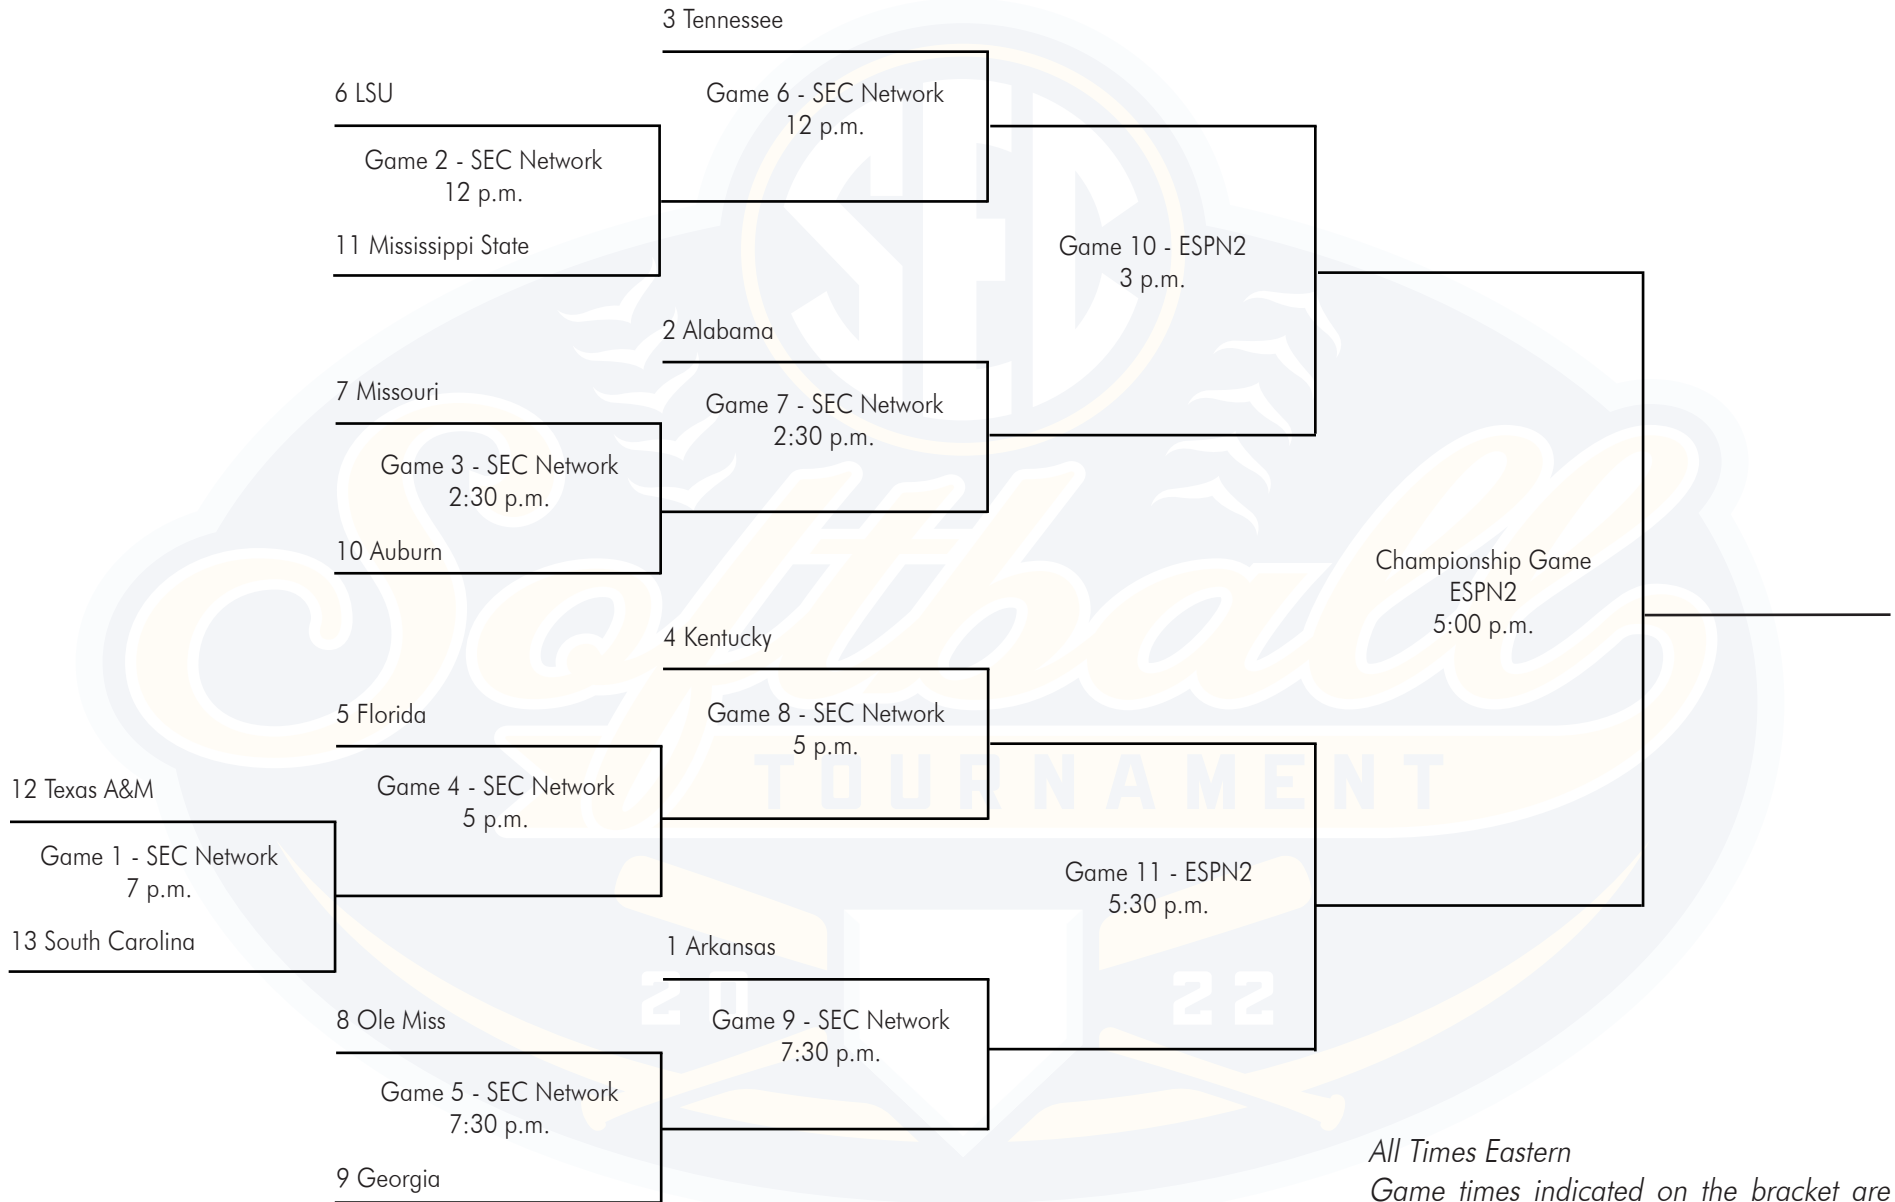

2022 SEC Softball Tournament

May 10-14 • Katie Seashole Pressly Stadium • Gainesville, Fla.

Tuesday May 10	Wednesday May 11	Thursday May 12	Friday May 13	Saturday May 14
---------------------------	-----------------------------	----------------------------	--------------------------	----------------------------

*All Times Eastern
Game times indicated on the bracket are
subject to change*