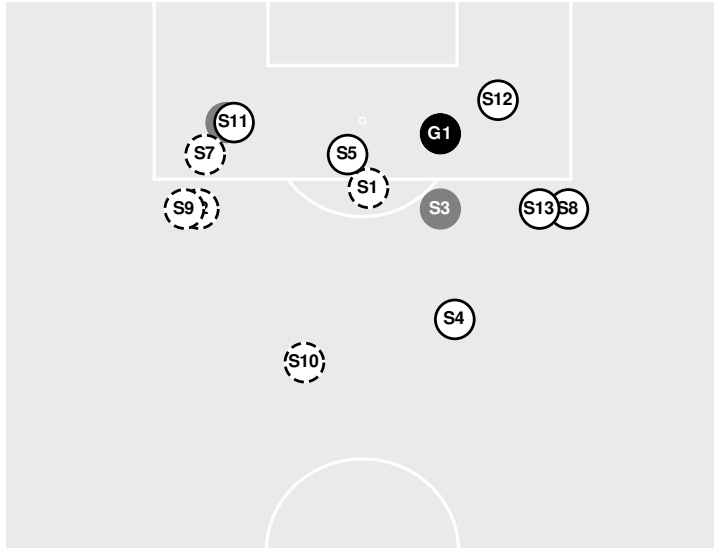

UCF 0, LSU 1

UCF vs LSU

8/21/2022 LSU Soccer Stadium, Baton Rouge
2022-23 Women's Soccer

Officials: Tyler Mitcham, Sam Bilbo, Lauren Aldrich, Louis Tran

Shots by Half Intervals	Tigers	1st Half	2nd Half
		Tigers	4
Knights	6	4	

Shot Chart

TIGERS

KNIGHTS

S Shot Off Target
 S Shot On Target
 S Blocked
 G Goal / Own Goal

Shot Summary

UCF vs LSU

8/21/2022 LSU Soccer Stadium, Baton Rouge
2022-23 Women's Soccer

Officials: Tyler Mitcham, Sam Bilbo, Lauren Aldrich, Louis Tran