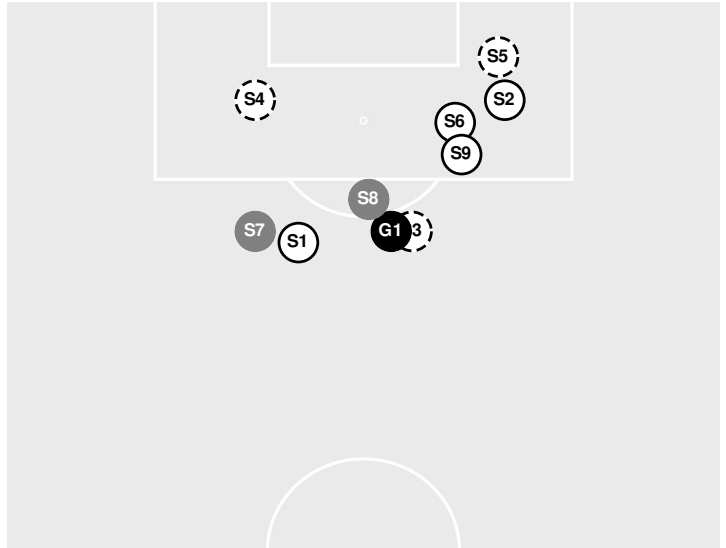

KNIGHTS

S Shot Off Target
S Shot On Target
S Blocked
G Goal / Own Goal

Shot Summary