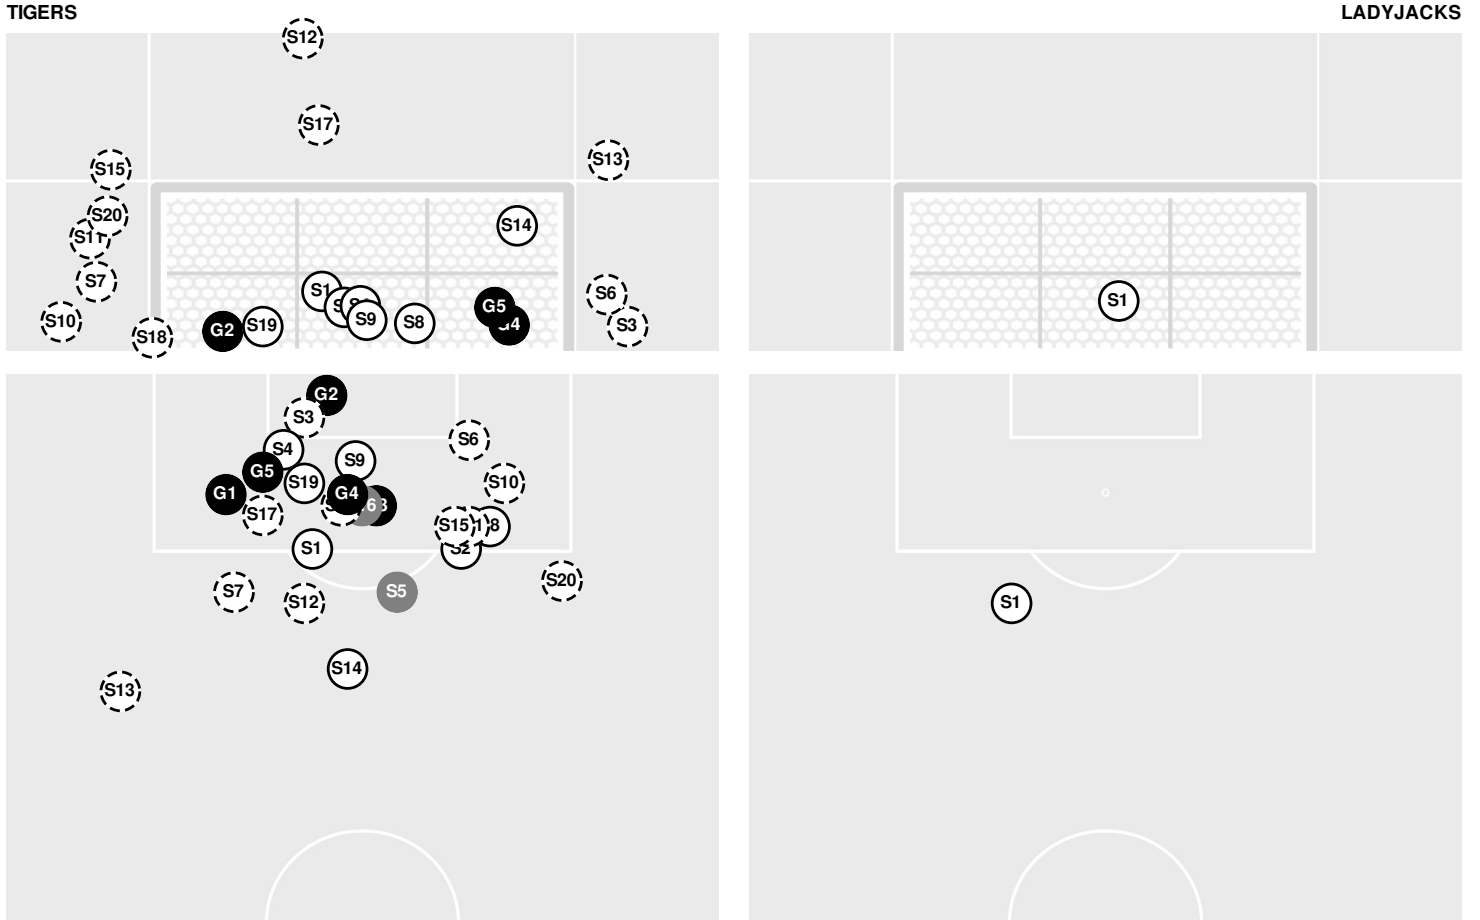

SFA 0, LSU 3

- 76:24 Tigers substitution: Baker, Mollie for Prince, Raelyn.
- 76:24 Tigers substitution: Bertram, Britney for Garcia, Alesia.
- 76:24 Tigers substitution: Cutura, Brooke for Dobles, Taylor.
- 78:54 Offside against LSU.
- 80:13 Tigers substitution: Rockett, Anna for Diwura-Soale, Wasila.
- 80:13 Tigers substitution: Badon, Gianni for Cooke, Shannon.
- 80:13 Tigers substitution: Gillis, Tori for Noel, Rammie.
- 80:13 Ladyjacks substitution: Crane, Reaganne for Donohue, Morgan.
- 80:13 Ladyjacks substitution: Feagins, Colleen for Beaty, Briana.
- 80:19 Shot by Tigers Baker, Mollie WIDE LEFT.
- 80:49 Tigers substitution: Johnson, Nevaeh for Hermannsdottir, Ida.
- 80:49 Tigers substitution: Smith, Abby for Johnson, Jordan.
- 84:43 Foul on SFA.
- 86:41 Tigers substitution: Humbyrd, Jaden for Baker, Mollie.
- 90:00 End of period [90:00].

Shot Chart

S Shot Off Target
 S Shot On Target
 S Blocked
 G Goal / Own Goal

Shot Summary

Official Soccer Shot Chart - Final

SFA vs LSU

8/18/2022 LSU Soccer Stadium, Baton Rouge
2022-23 Women's Soccer

Match Time: 6:00 PM