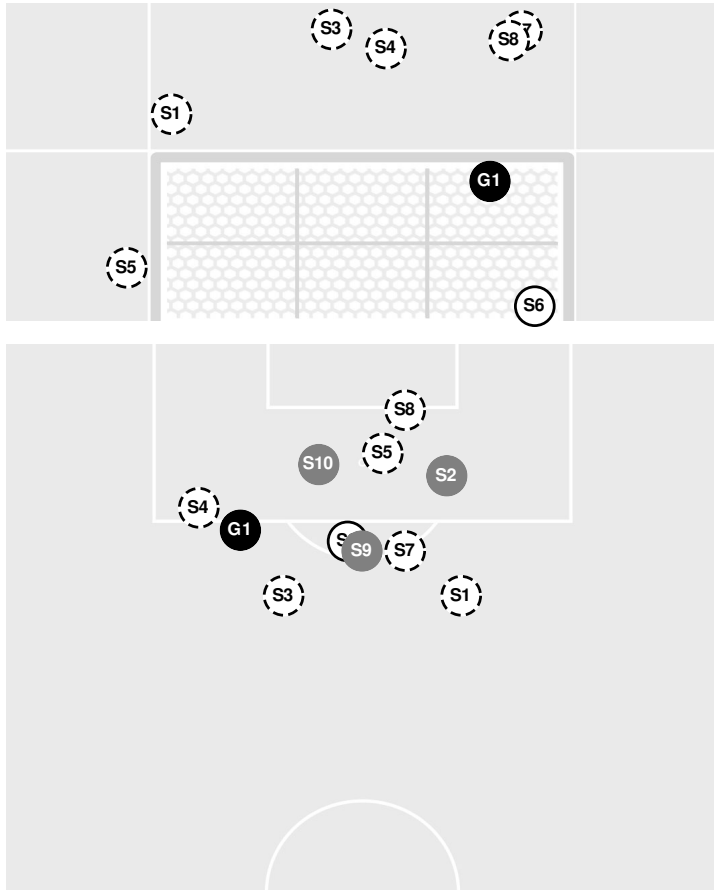

LSU vs Vanderbilt

9/18/2022 Vanderbilt Soccer Complex, Nashville
2022-23 Women's Soccer

Officials:

Shots by Half Intervals

Commodores
Tigers

	1st Half	2nd Half
Commodores	6	5
Tigers	4	5

Shot Chart

COMMODORES