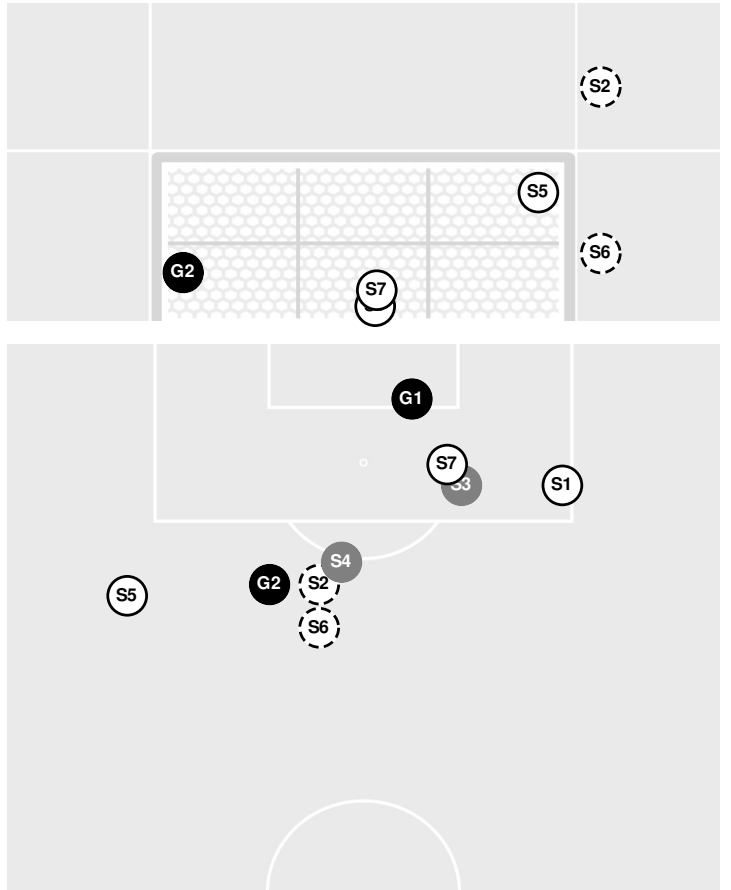

TIGERS

S Shot Off Target
S Shot On Target
S Blocked
G Goal / Own Goal

Shot Summary