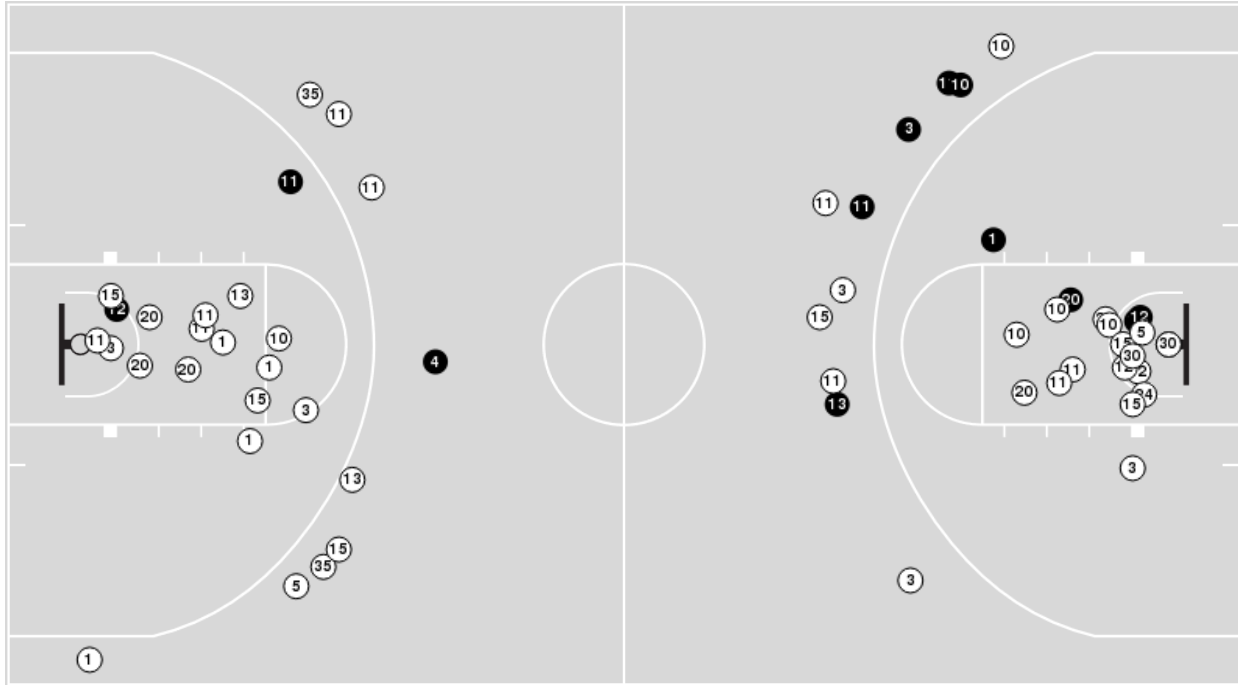

Officials: Chaney Muench, Ify Seals, Britton Sherry

Players => 0, 1, 2, 3, 4, 5, 10, 11, 12, 12, 13, 15, 20, 23, 24, 30, 35 FG Types=>All Results=>All

Mississippi Col.

All Field Goals