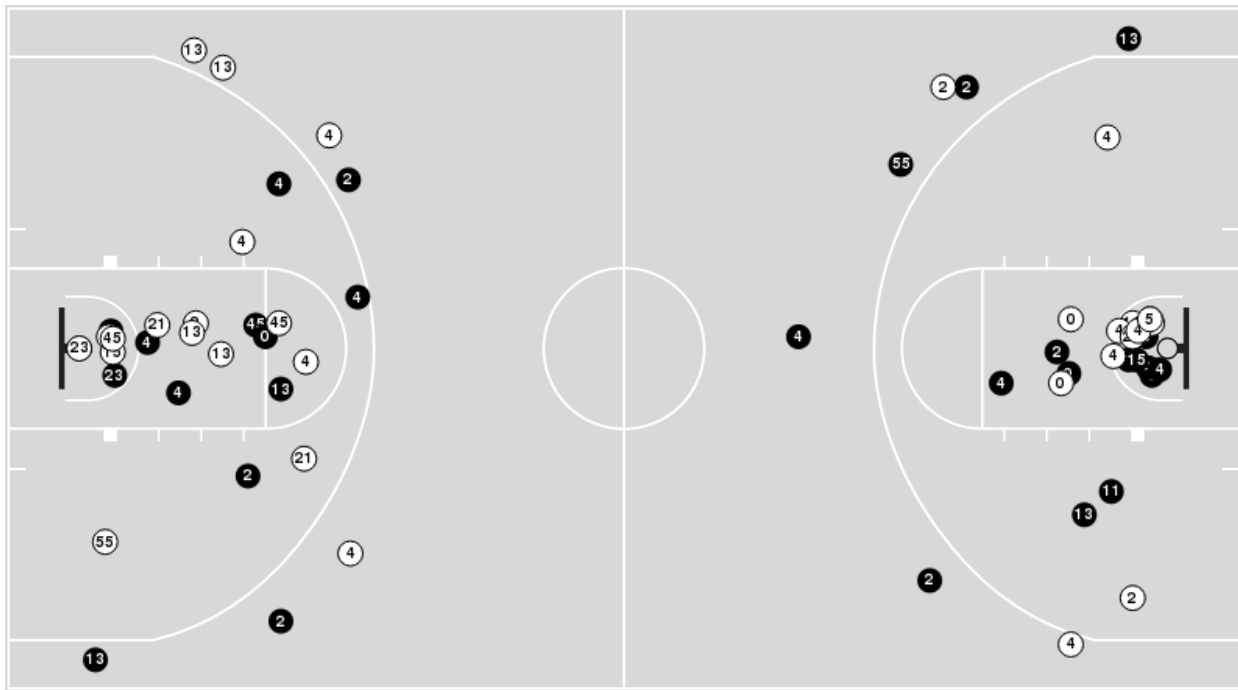

Officials: Chaney Muench, Ify Seals, Britton Sherry

Players => AllFG Types=>AllResults=>All

LSU

All Field Goals