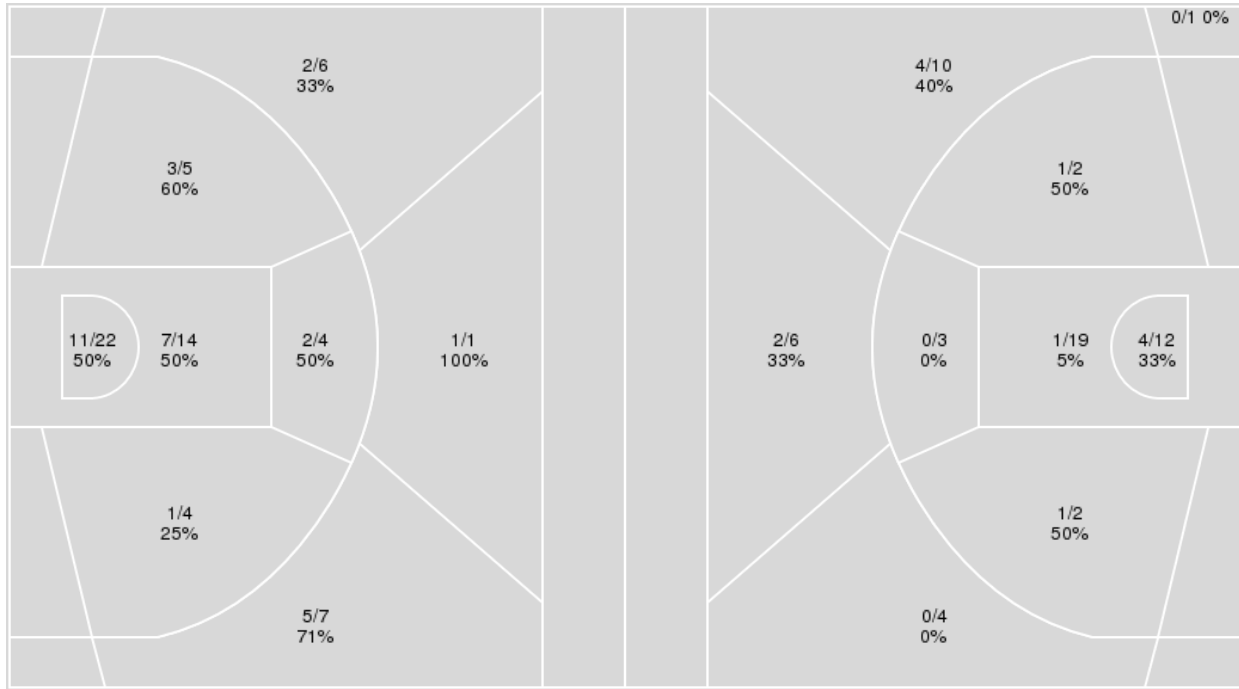

Mississippi Col. at LSU

10/27/22 Maravich Assembly Center, Baton Rouge
2022-23 Women's Basketball

Game Time: 7:00 PM
Game Duration: 1:58
Attendance: 1,385

Officials: Chaney Muench, Ify Seals, Britton Sherry

{ Players => All; } FG Types => All; Results => All;

{ Players => 0, 1, 2, 3, 4, 5, 10, 11, 12, 12, 13, 15, 20, 23, 24, 30, 35; }
FG Types => All; Results => All;

LSU

Mississippi Col.

LSU	M/A	%
Field Goals	32/63	51
2 Points	24/49	49
3 Points	8/14	57
Free Throws	16/27	59

Mississippi Col.	M/A	%
Field Goals	13/59	22
2 Points	7/38	18
3 Points	6/21	29
Free Throws	3/13	23