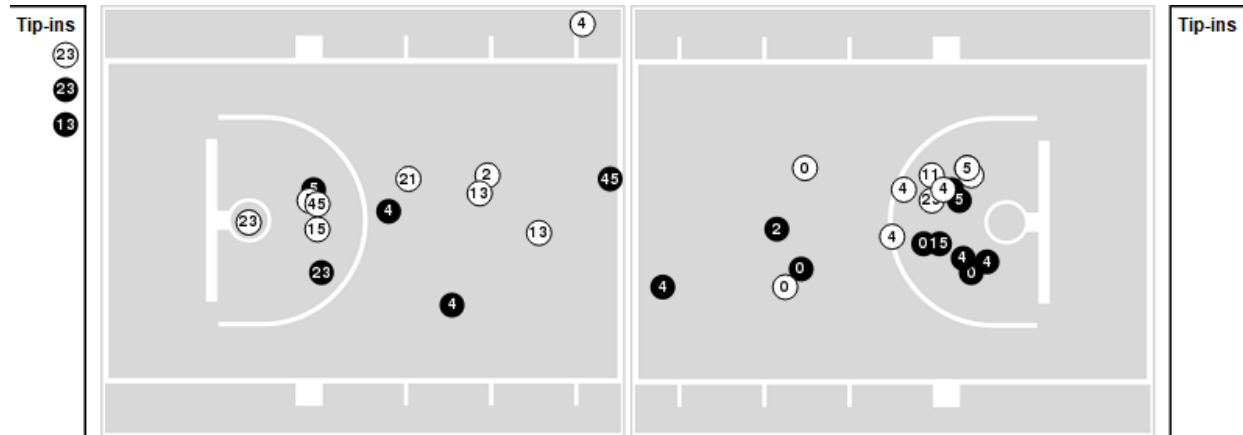

Blow Up Chart

● Made   ○ Missed   N - Player Number

LSU	M/A	%
Field Goals	32/63	51
2 Points	24/49	49
3 Points	8/14	57
Free Throws	16/27	59

LSU	M/A	%
Points in the Paint	36 (18 / 36)	50
Fast Break Points	20 (14/20)	70
Second Chance Points	19 (11/16)	69
Effective FG%	57