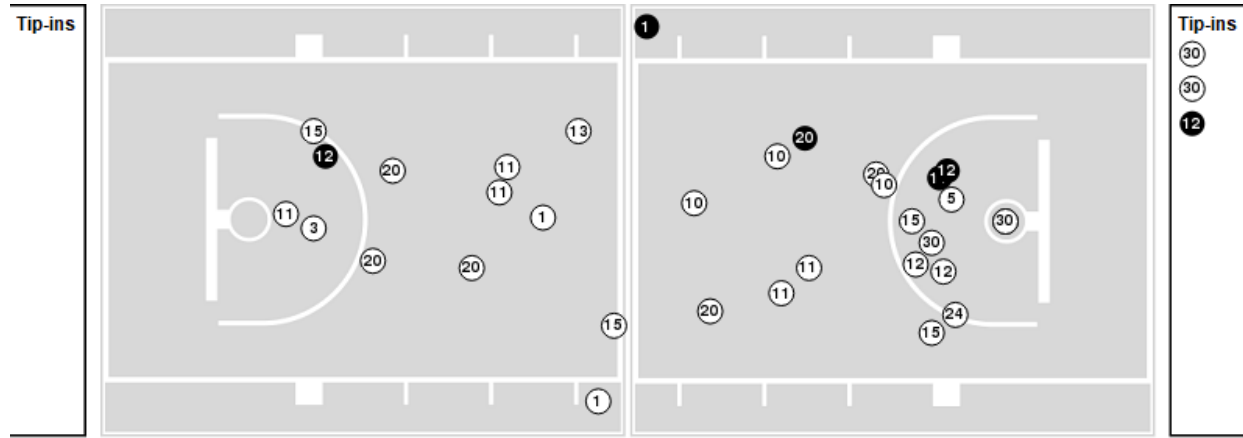

Officials: Chaney Muench, Ify Seals, Britton Sherry

Players => 0, 1, 2, 3, 4, 5, 10, 11, 12, 12, 13, 15, 20, 23, 24, 30, 35 FG Types=>All Results=>All

Mississippi Col.

All Field Goals

Blow Up Chart

● Made ○ Missed N - Player Number