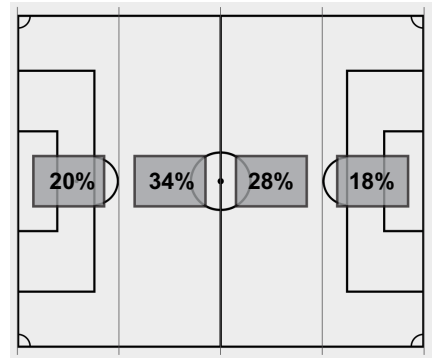

Cautions and ejections:

YC - Tigers #11 19:52; YC - Wildcats #15 41:04; YC - Tigers #16 62:35

Stadium: LSU Soccer Stadium

Officials: Referee: Laura Rodriguez; Asst. Referee: Tyler Mitcham; Jennifer Politz; Alt. Official: Wayne Robinson;

Offsides: Kentucky 0, LSU 4.

Soccer Box Score (Final)
2022-23 Women's Soccer
Kentucky vs LSU (10/2/2022 at Baton Rouge, UNITED STATES)

Attacking Direction →

8	TOTAL SHOTS	13
6	SHOTS ON TARGET	6
3	SAVES	4
5	CORNERS	2
0	OFFSIDES	4
1	YELLOW CARDS	2
0	RED CARDS	0
44%	POSSESSION TOTAL	56%