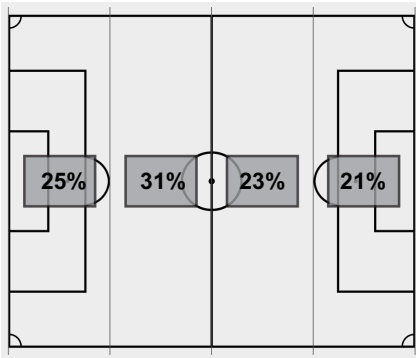

Saves by period	1	2	Total
Wildcats	0	3	3
Tigers	2	2	4

Corner kicks	1	2	Total
Wildcats	2	3	5
Tigers	1	1	2

Fouls	1	2	Total
Wildcats	7	1	8
Tigers	6	5	11

Scoring summary:

No.	Time	Team	Goal scorer	Assist	Description
1.	24:27	UKY	Jordyn Rhodes (6)	Hannah Richardson	
2.	26:44	LSU	Shannon Cooke (1)	Penalty kick	
3.	33:12	LSU	Sage Glover (4)	Angelina Thoreson Mollie Baker	
4.	47:04	UKY	Úlfa Úlfarsdóttir (5)	(unassisted)	
5.	57:06	LSU	Mollie Baker (4)	(unassisted)	

Cautions and ejections:

YC - Tigers #11 19:52; YC - Wildcats #15 41:04; YC - Tigers #16 62:35

Stadium: LSU Soccer Stadium

Officials: Referee: Laura Rodriguez; Asst. Referee: Tyler Mitcham; Jennifer Politz; Alt. Official: Wayne Robinson;

Offsides: Kentucky 0, LSU 4.

Soccer Box Score (Final)
2022-23 Women's Soccer
Kentucky vs LSU (10/2/2022 at Baton Rouge, UNITED STATES)

Attacking Direction →

8	TOTAL SHOTS	13
6	SHOTS ON TARGET	6
3	SAVES	4
5	CORNERS	2
0	OFFSIDES	4
1	YELLOW CARDS	2
0	RED CARDS	0
44%	POSSESSION TOTAL	56%