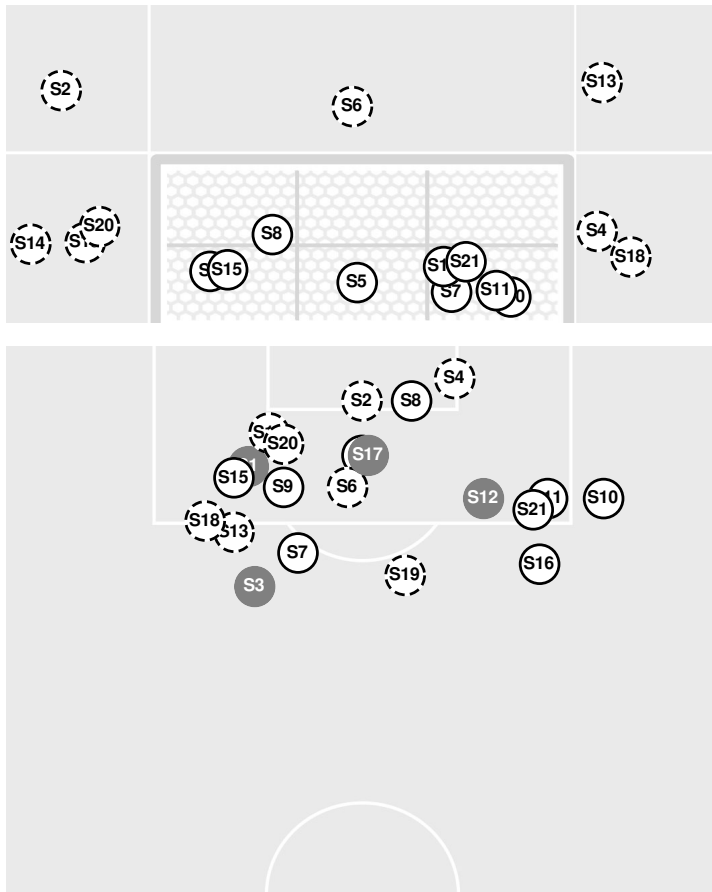

LSU vs Arkansas

10/20/2022 Razorback Field, Fayetteville
2022-23 Women's Soccer

Officials: Andrew Musashe, Tiffini Turpin, Matt Trotter, Jose Lara

Shots by Half Intervals		1st Half	2nd Half
Razorbacks		9	12
Tigers		1	4

Shot Chart

RAZORBACKS