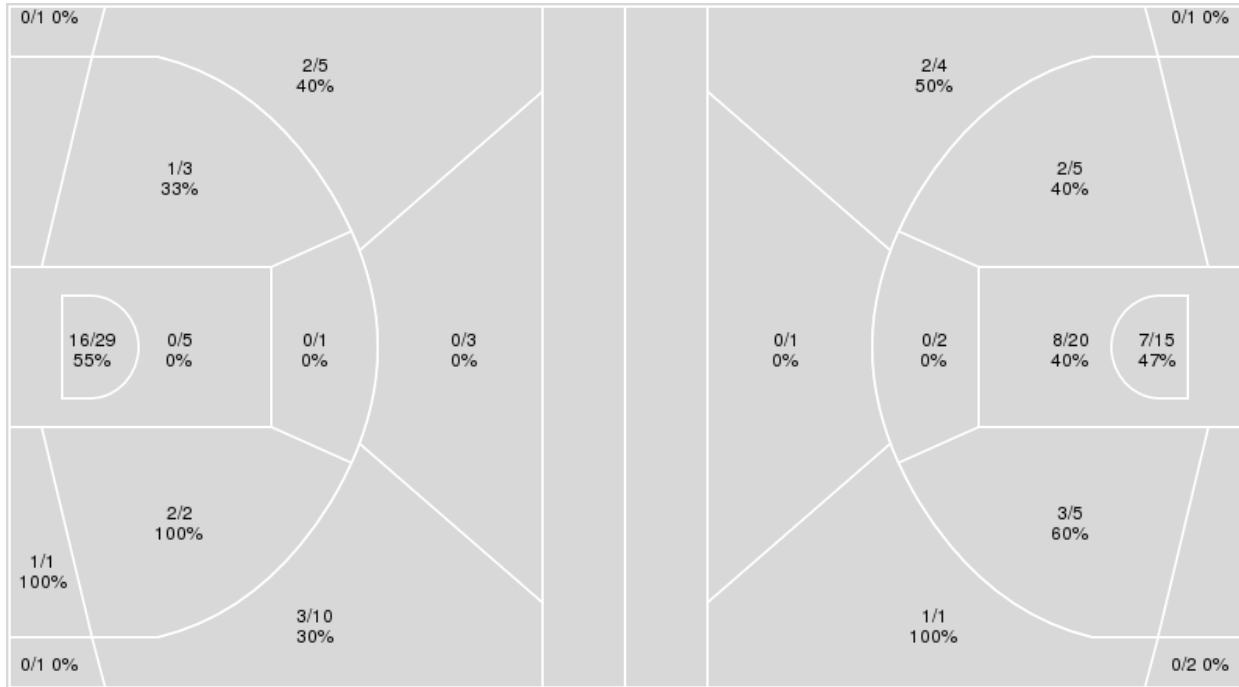

Officials: Denise Brooks, Katie Lukanich, Bryan Enterline

{ Players => 0, 1, 2, 4, 5, 10, 11, 13, 14, 15, 21, 23, 45, 55; } FG Types
=> All; Results => All;

{ Players => 1, 2, 3, 4, 5, 10, 12, 13, 15, 22, 23, 24, 31, 35, 55; } FG
Types => All; Results => All;

LSU

Southeastern La.

LSU	M/A	%
Field Goals	25/61	41
2 Points	20/41	49
3 Points	5/20	25
Free Throws	8/14	57

Southeastern La.	M/A	%
Field Goals	23/56	41
2 Points	20/47	43
3 Points	3/9	33
Free Throws	6/11	55