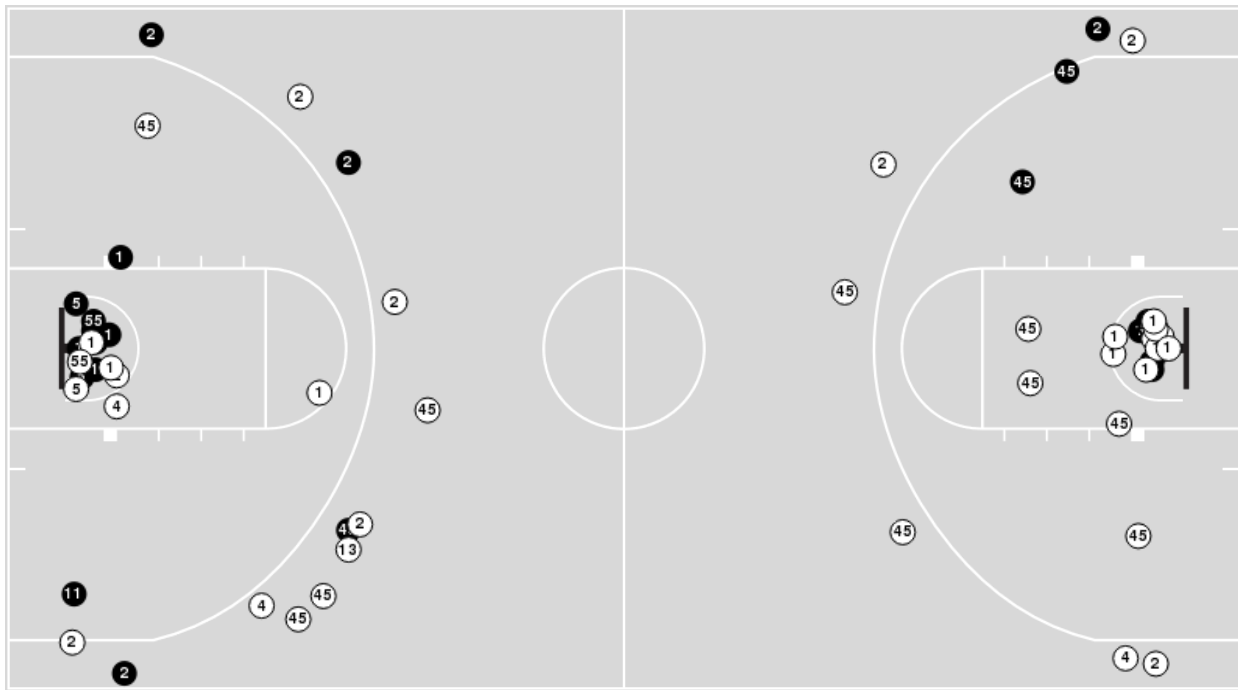

Officials: Denise Brooks, Katie Lukanich, Bryan Enterline

Players => 0, 1, 2, 4, 5, 10, 11, 13, 14, 15, 21, 23, 45, 55FG Types=>AllResults=>All

LSU

All Field Goals