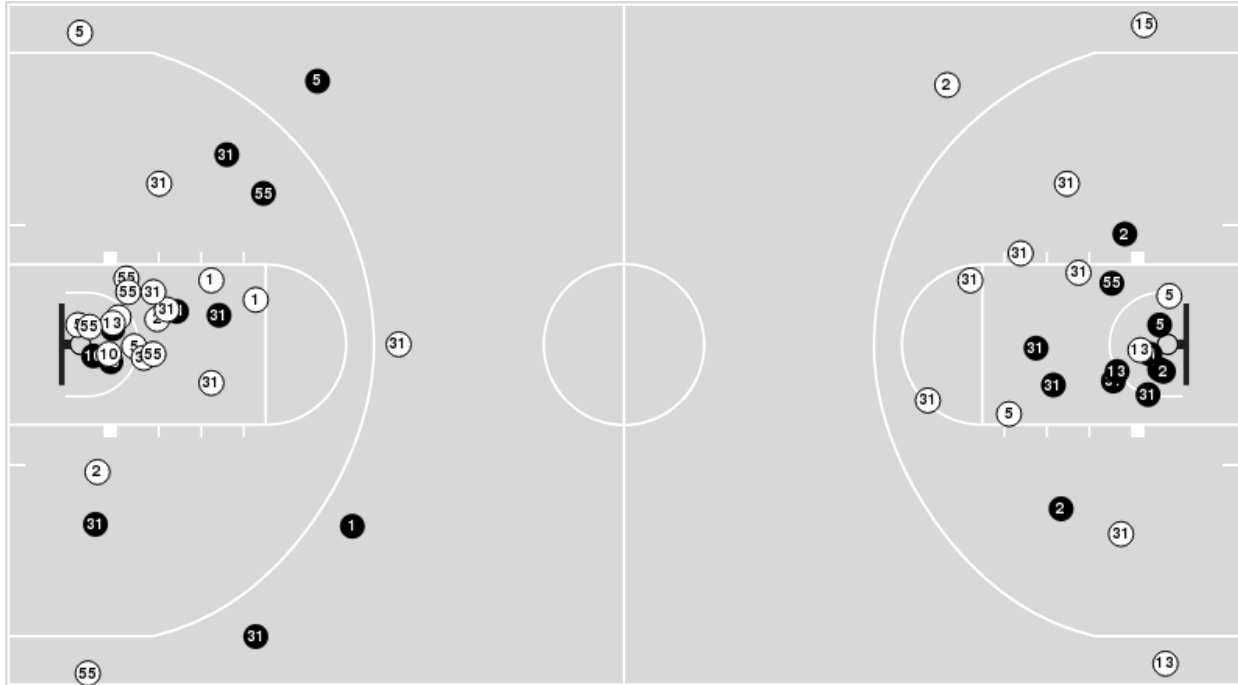

Officials: Denise Brooks, Katie Lukanich, Bryan Enterline

Players => 1, 2, 3, 4, 5, 10, 12, 13, 15, 22, 23, 24, 31, 35, 55 FG Types=>All Results=>All

Southeastern La.

All Field Goals