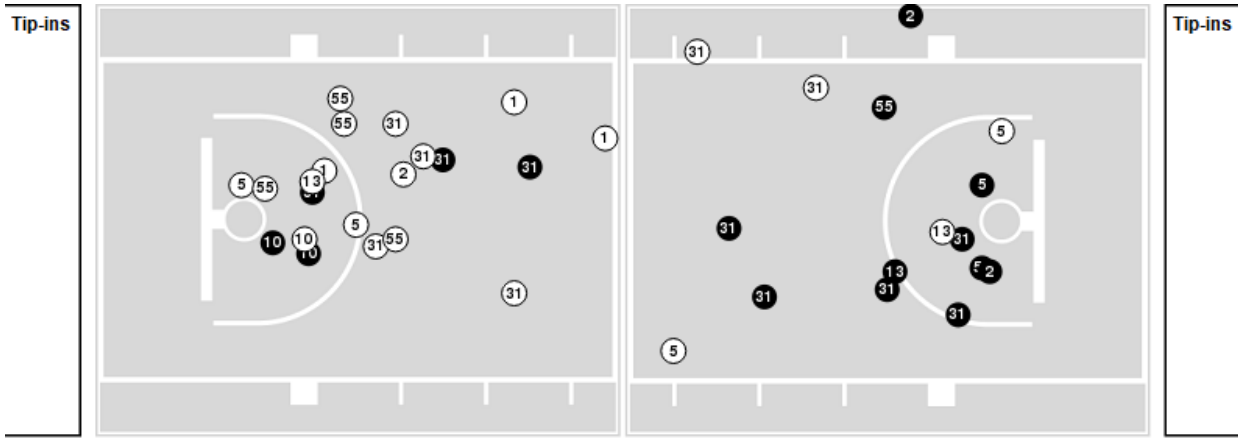

Blow Up Chart

● Made   ○ Missed   N - Player Number

Southeastern La.	M/A	%
Field Goals	23/56	41
2 Points	20/47	43
3 Points	3/9	33
Free Throws	6/11	55

Southeastern La.	M/A	%
Points in the Paint	30 (15 / 35)	43
Fast Break Points	5 (2/4)	50
Second Chance Points	5 (2/6)	33
Effective FG%	44