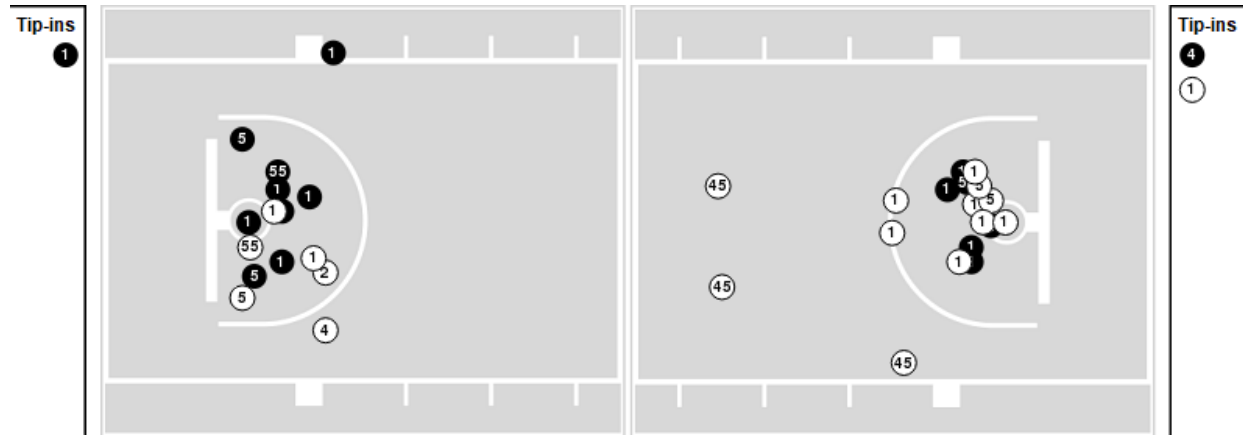

Officials: Denise Brooks, Katie Lukanich, Bryan Enterline

Players => 0, 1, 2, 4, 5, 10, 11, 13, 14, 15, 21, 23, 45, 55FG Types=>AllResults=>All

LSU

All Field Goals

Blow Up Chart

● Made ○ Missed N - Player Number