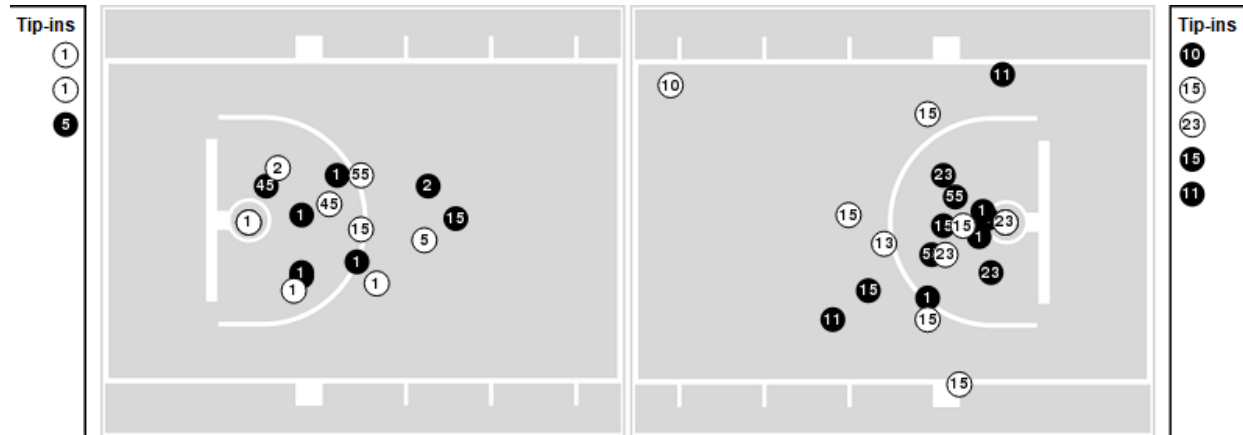

Blow Up Chart

● Made ○ Missed N - Player Number

LSU	M/A	%
Field Goals	36/67	54
2 Points	31/53	58
3 Points	5/14	36
Free Throws	30/41	73

LSU	M/A	%
Points in the Paint	48 (24 / 42)	57
Fast Break Points	29 (21/24)	88
Second Chance Points	21 (12/20)	60
Effective FG%	57