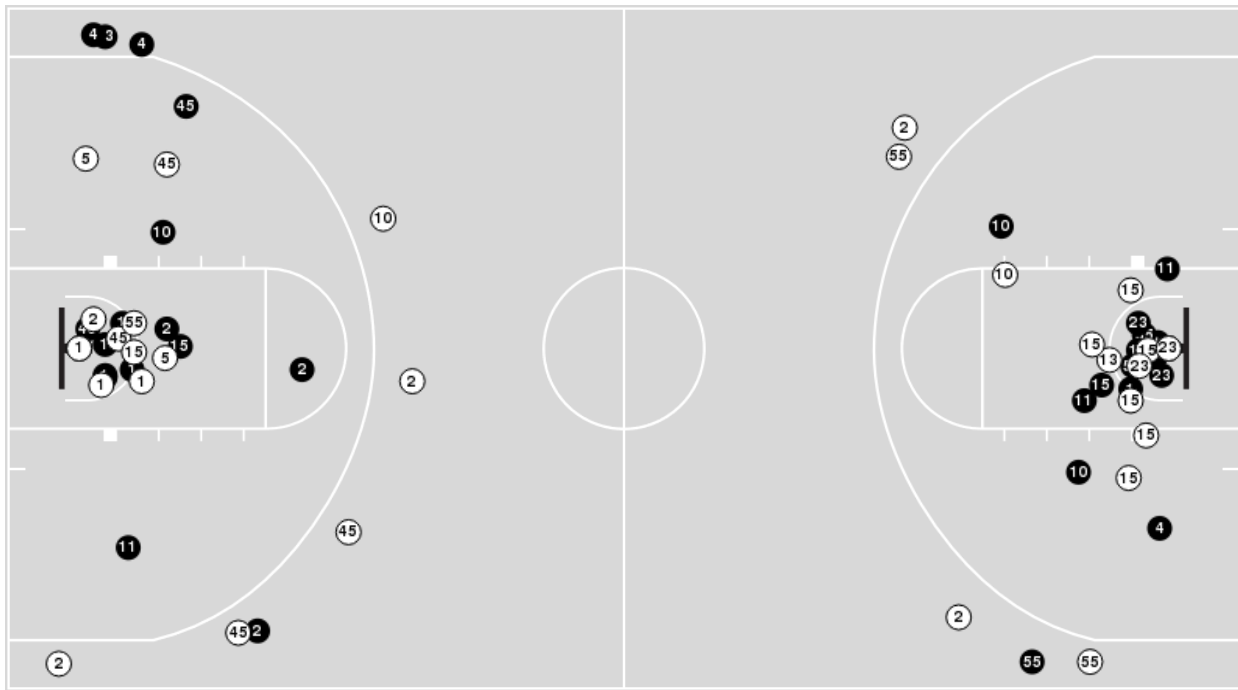

Officials: Bill Larence, Natasha Camy, Eric Koch

Players => 0, 1, 2, 4, 5, 10, 11, 13, 14, 15, 21, 23, 45, 55FG Types=>AllResults=>All

LSU

All Field Goals