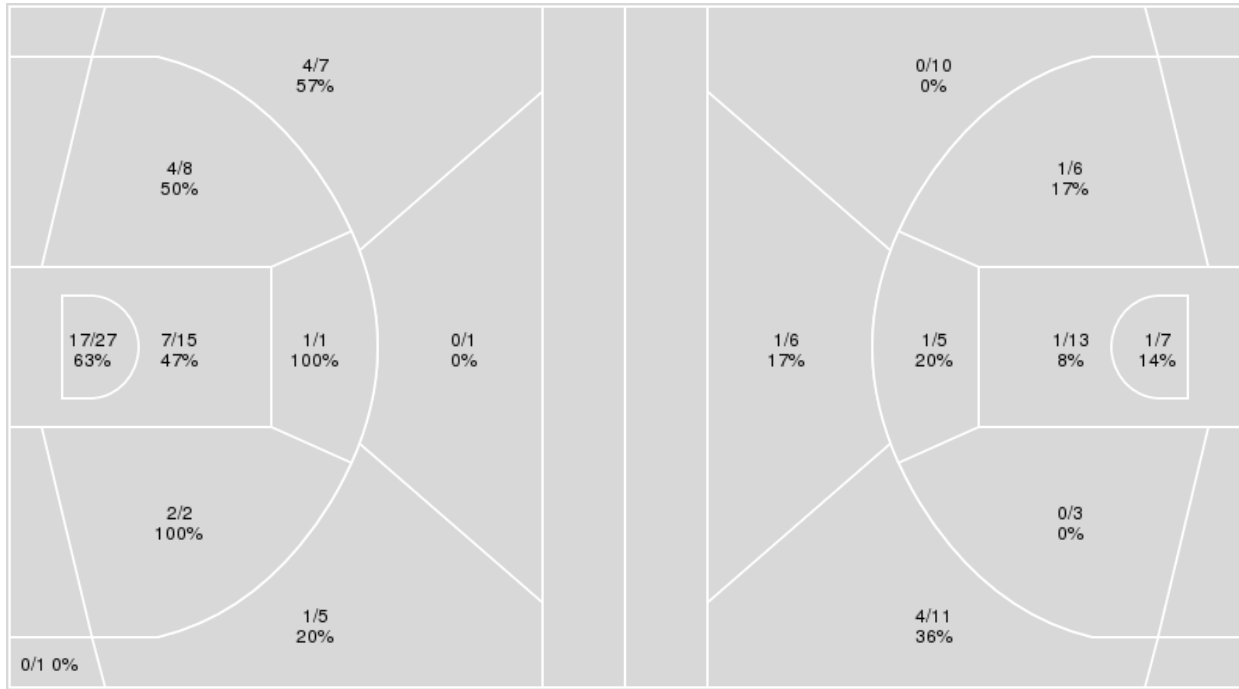

Officials: Bill Larence, Natasha Camy, Eric Koch

{ Players => 0, 1, 2, 4, 5, 10, 11, 13, 14, 15, 21, 23, 45, 55; } FG Types { Players => All; } FG Types => All; Results => All;
=> All; Results => All;

LSU

Western Carolina

LSU	M/A	%
Field Goals	36/67	54
2 Points	31/53	58
3 Points	5/14	36
Free Throws	30/41	73

Western Carolina	M/A	%
Field Goals	9/61	15
2 Points	4/34	12
3 Points	5/27	19
Free Throws	11/13	85