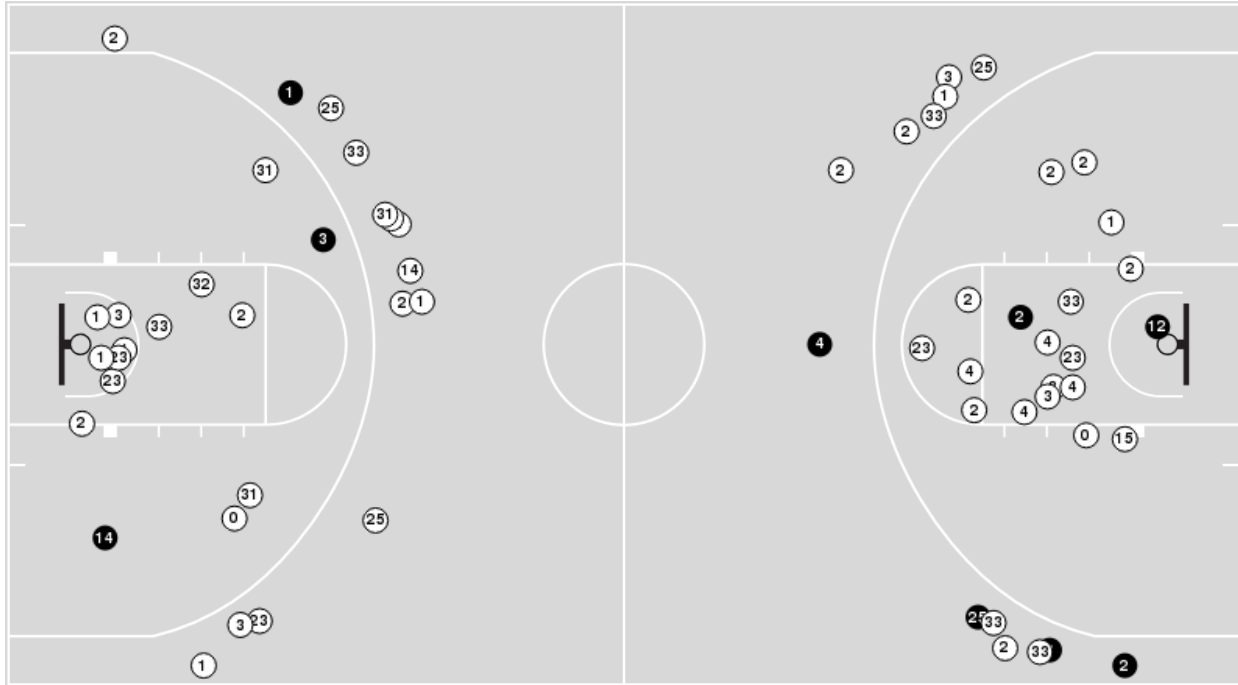

Officials: Bill Larence, Natasha Camy, Eric Koch

Players => AllFG Types=>AllResults=>All
Western Carolina

All Field Goals