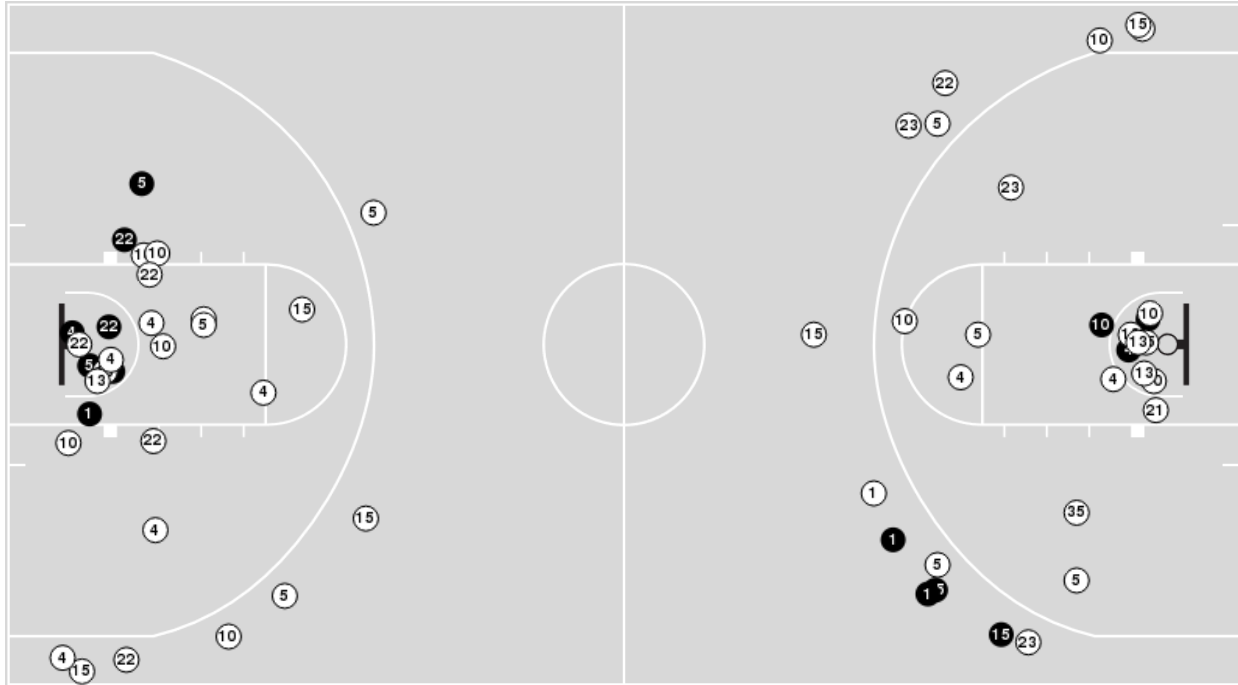

Langston at LSU

11/03/22 Maravich Assembly Center, Baton Rouge
2022-23 Women's Basketball

Game Time: 7:00 PM
Game Duration: 1:53
Attendance: 1,254

Officials: Maj Forsberg, Timothy Daley, Ryan Durham

Players => AllFG Types=>AllResults=>All

Langston

All Field Goals