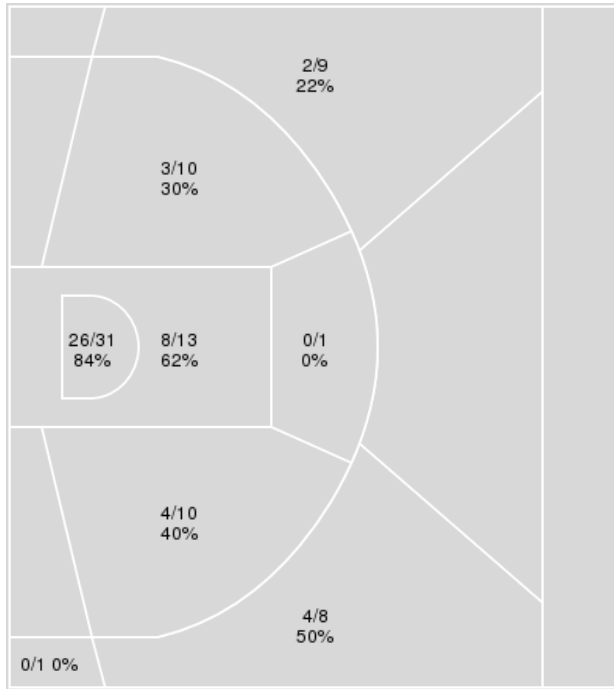

Langston at LSU

11/03/22 Maravich Assembly Center, Baton Rouge
2022-23 Women's Basketball

Game Time: 7:00 PM
Game Duration: 1:53
Attendance: 1,254

Officials: Maj Forsberg, Timothy Daley, Ryan Durham

{ Players => 0, 1, 2, 4, 5, 10, 11, 13, 14, 15, 21, 23, 45, 55; } FG Types { Players => All; } FG Types => All; Results => All;
=> All; Results => All;

LSU