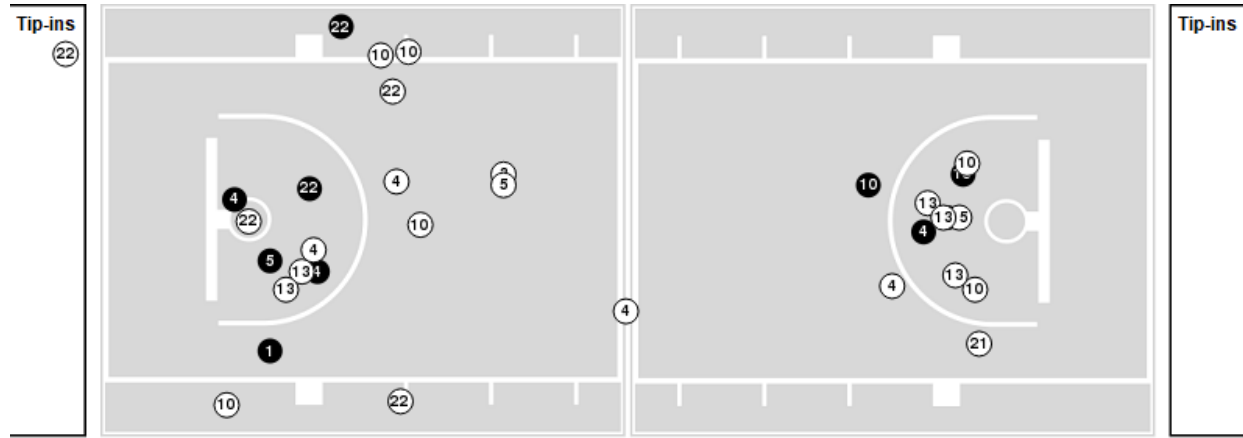

Blow Up Chart

● Made   ○ Missed   N - Player Number

Langston	M/A	%
Field Goals	15/62	24
2 Points	11/41	27
3 Points	4/21	19
Free Throws	12/16	75

Langston	M/A	%
Points in the Paint	18 (9 / 27)	33
Fast Break Points	6 (4/6)	67
Second Chance Points	6 (4/6)	67
Effective FG%	27