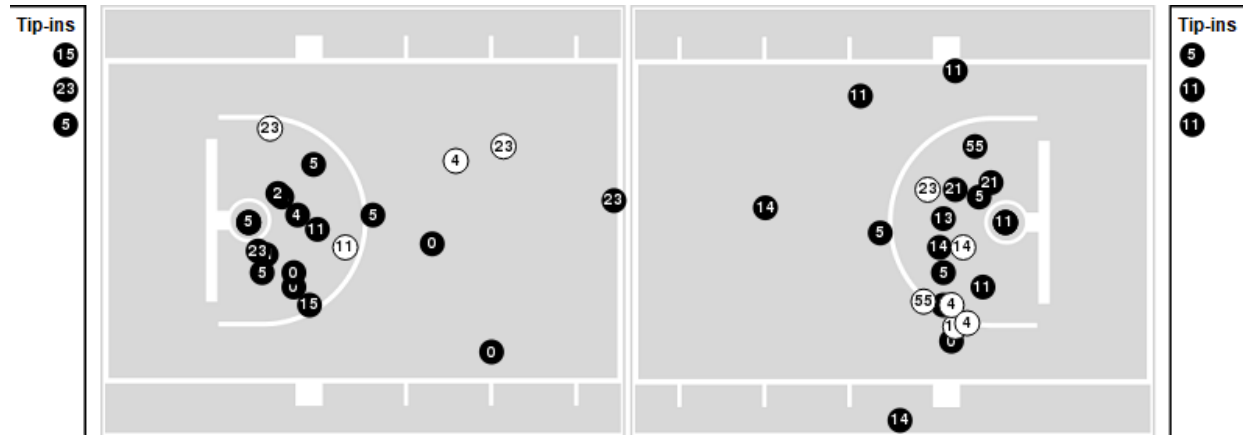

Blow Up Chart

● Made ○ Missed N - Player Number

LSU	M/A	%
Field Goals	47/83	57
2 Points	41/65	63
3 Points	6/18	33
Free Throws	21/31	68

LSU	M/A	%
Points in the Paint	68 (34 / 44)	77
Fast Break Points	40 (26/32)	81
Second Chance Points	33 (17/24)	71
Effective FG%	60