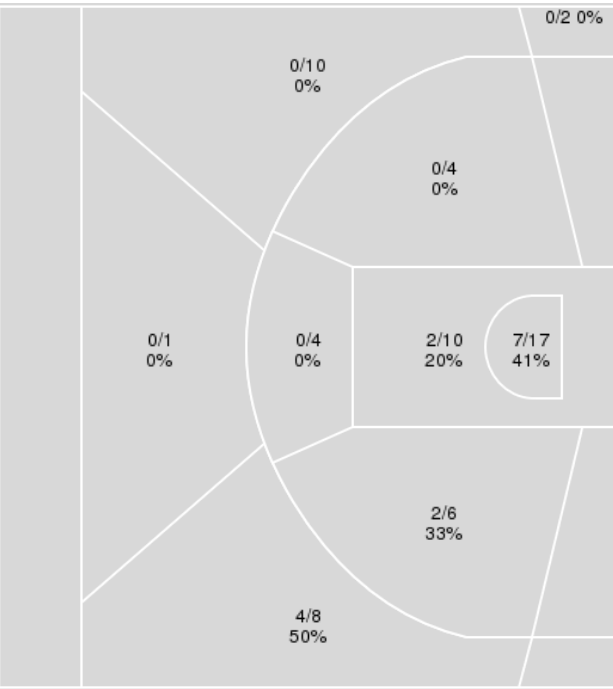

Langston

LSU	M/A	%
Field Goals	47/83	57
2 Points	41/65	63
3 Points	6/18	33
Free Throws	21/31	68

Langston	M/A	%
Field Goals	15/62	24
2 Points	11/41	27
3 Points	4/21	19
Free Throws	12/16	75