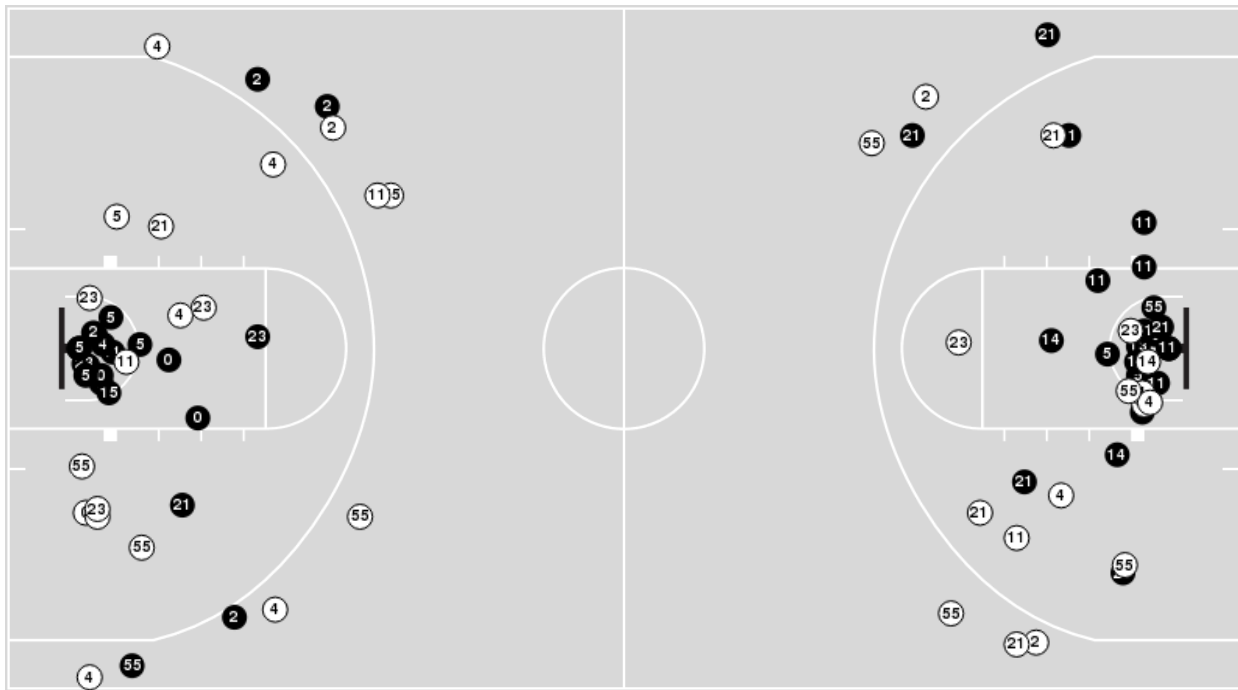

Langston at LSU

11/03/22 Maravich Assembly Center, Baton Rouge
2022-23 Women's Basketball

Game Time: 7:00 PM
Game Duration: 1:53
Attendance: 1,254

Officials: Maj Forsberg, Timothy Daley, Ryan Durham

Players => 0, 1, 2, 4, 5, 10, 11, 13, 14, 15, 21, 23, 45, 55 FG Types=>All Results=>All

LSU

All Field Goals