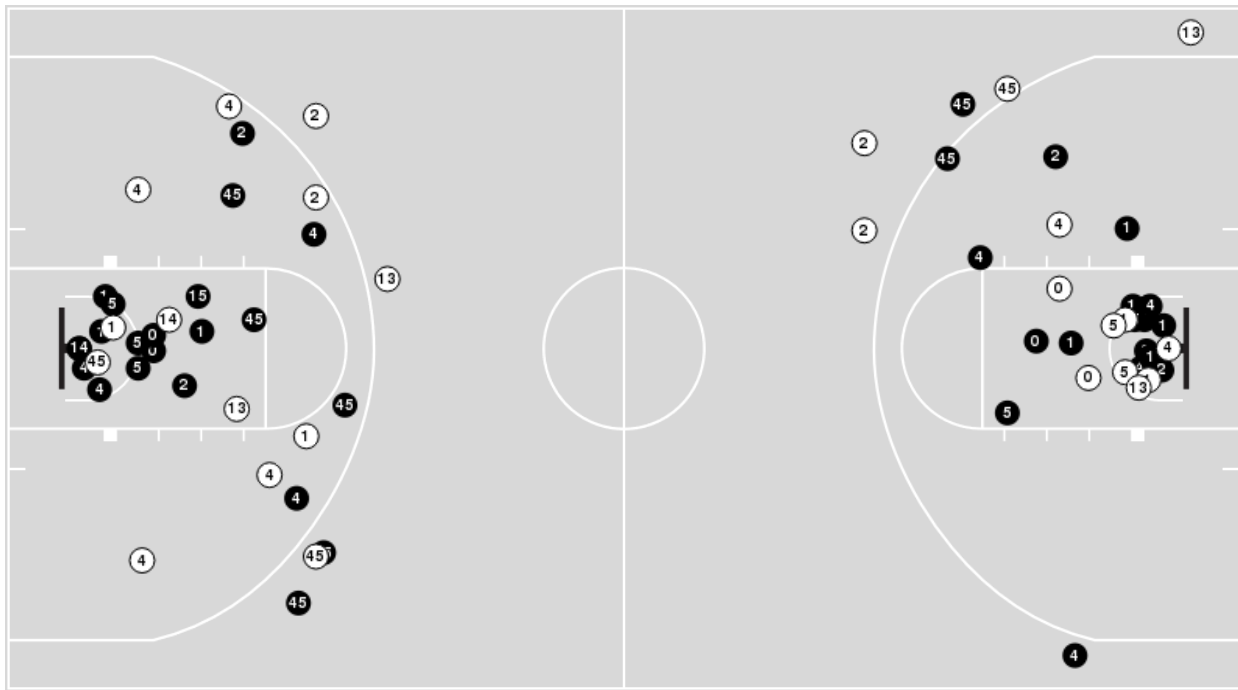

Officials: Bill Larence, Molly Caldwell, Josh Hall

Players => 0, 1, 2, 4, 5, 10, 11, 13, 14, 15, 21, 23, 45, 55FG Types=>AllResults=>All

LSU

All Field Goals