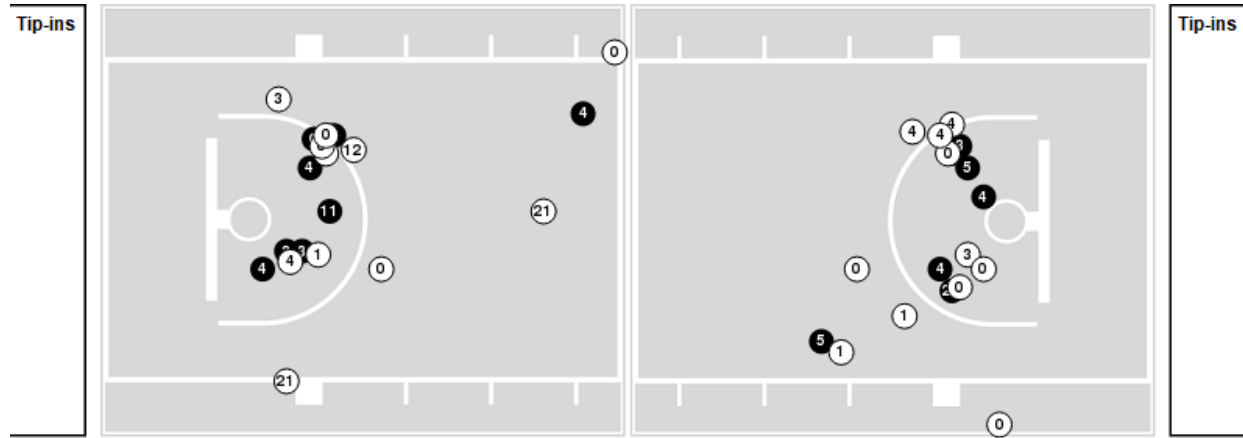

Blow Up Chart

● Made ○ Missed N - Player Number

UAB	M/A	%
Field Goals	23/64	36
2 Points	19/44	43
3 Points	4/20	20
Free Throws	14/23	61

UAB	M/A	%
Points in the Paint	30 (15 / 34)	44
Fast Break Points	8 (5/9)	56
Second Chance Points	8 (5/6)	83
Effective FG%	39