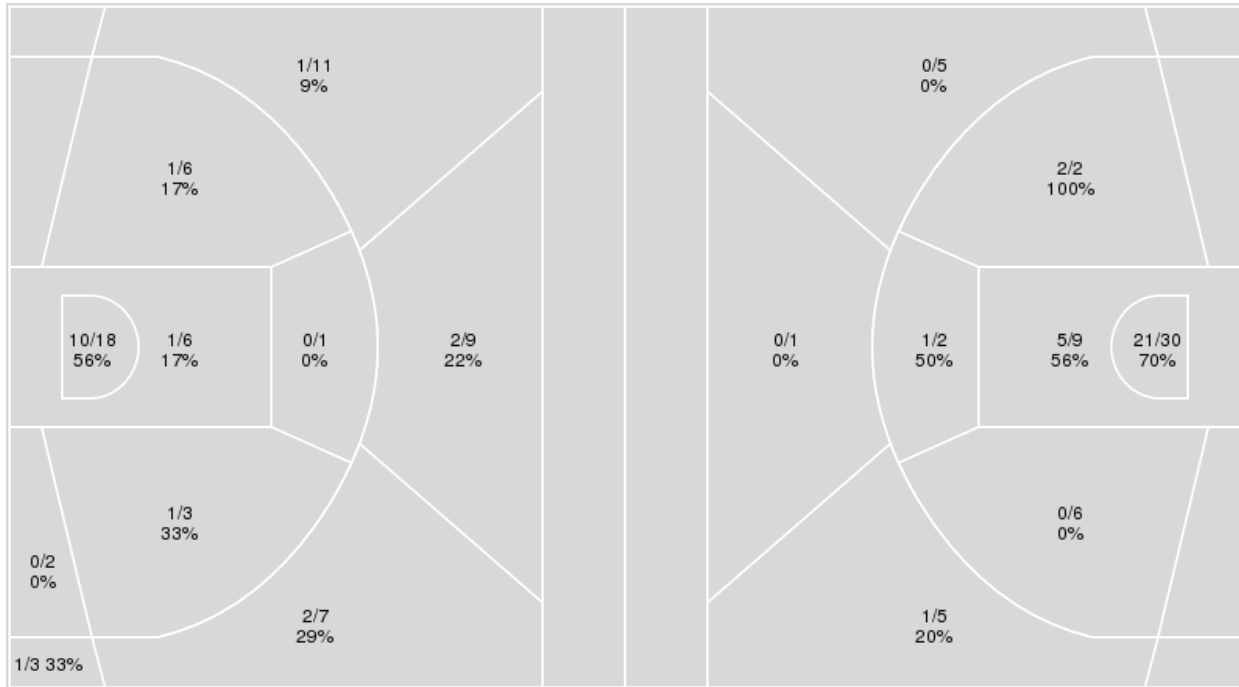

Officials: Bill Larence, Molly Caldwell, Josh Hall

{ Players => 0, 1, 2, 3, 4, 5, 13, 14, 15, 23, 25, 35, 42; } FG Types => All; Results => All;

{ Players => 0, 1, 2, 4, 5, 10, 11, 13, 14, 15, 21, 23, 45, 55; } FG Types => All; Results => All;

George Mason

LSU

George Mason	M/A	%
Field Goals	19/66	29
2 Points	13/36	36
3 Points	6/30	20
Free Throws	8/17	47

LSU	M/A	%
Field Goals	30/60	50
2 Points	29/49	59
3 Points	1/11	9
Free Throws	19/28	68