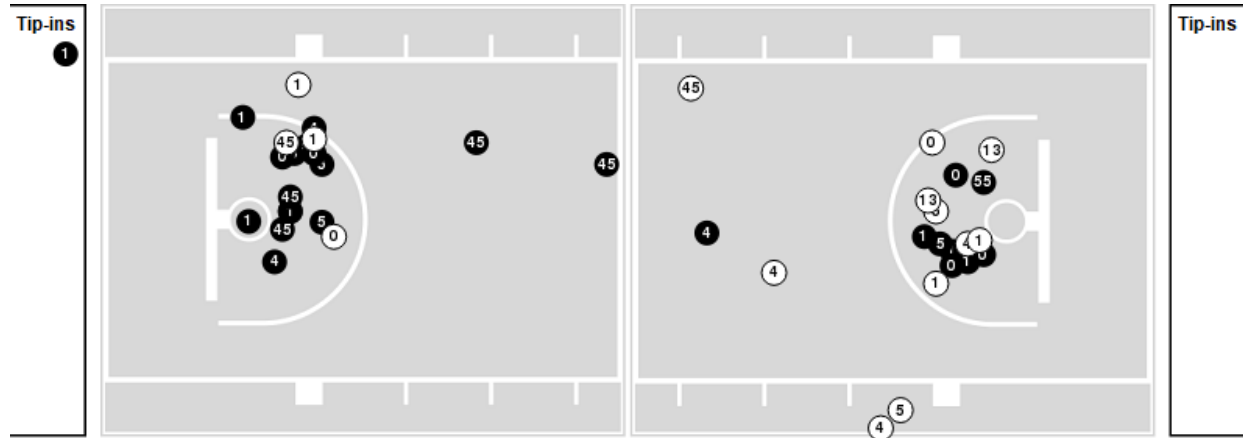

**Officials:** Bill Larence, Molly Caldwell, Josh Hall

Players => 0, 1, 2, 4, 5, 10, 11, 13, 14, 15, 21, 23, 45, 55FG Types=>AllResults=>All

**LSU**

**All Field Goals**

**Blow Up Chart**

**N** Made    **O** Missed    **N** - Player Number