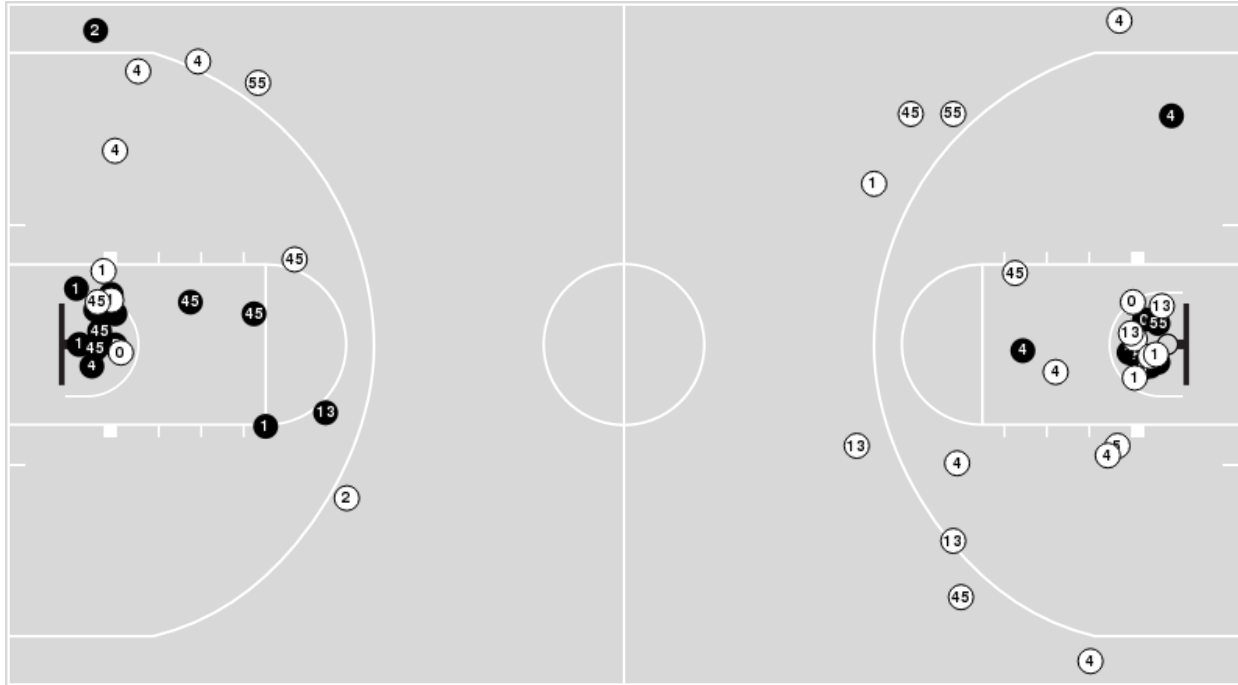

Officials: Bill Larence, Molly Caldwell, Josh Hall

Players => 0, 1, 2, 4, 5, 10, 11, 13, 14, 15, 21, 23, 45, 55FG Types=>AllResults=>All

LSU

All Field Goals