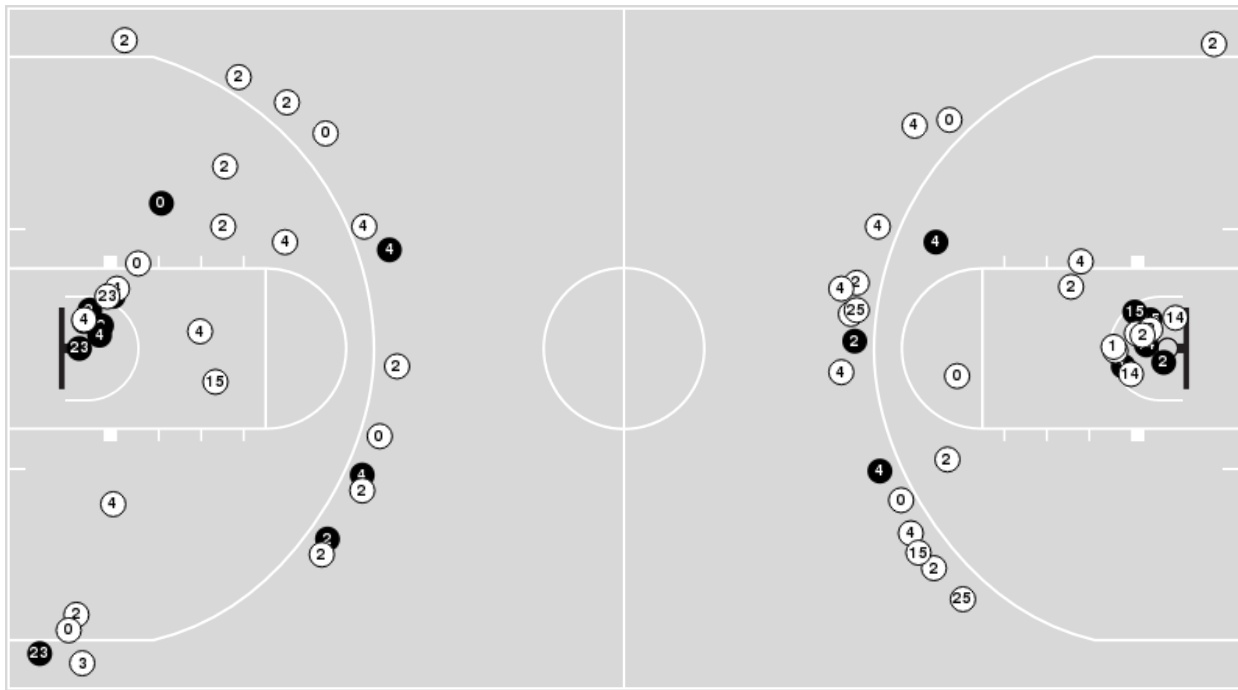

Officials: Bill Larence, Molly Caldwell, Josh Hall

Players => 0, 1, 2, 3, 4, 5, 13, 14, 15, 23, 25, 35, 42FG Types=>AllResults=>All

George Mason

All Field Goals