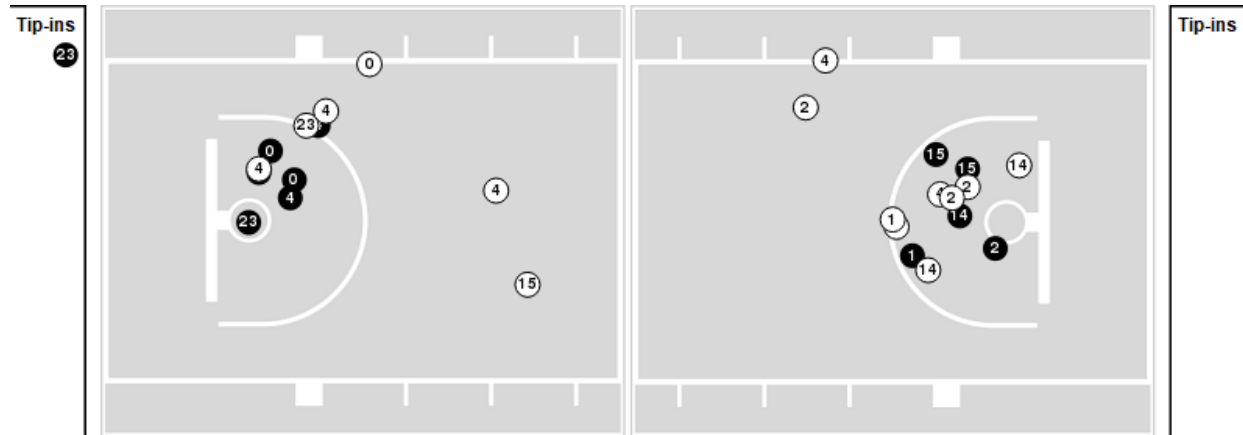

**Officials:** Bill Larence, Molly Caldwell, Josh Hall

Players => 0, 1, 2, 3, 4, 5, 13, 14, 15, 23, 25, 35, 42FG Types=>AllResults=>All

**George Mason**

**All Field Goals**

**Blow Up Chart**

**(N)** Made    **(○)** Missed    N - Player Number