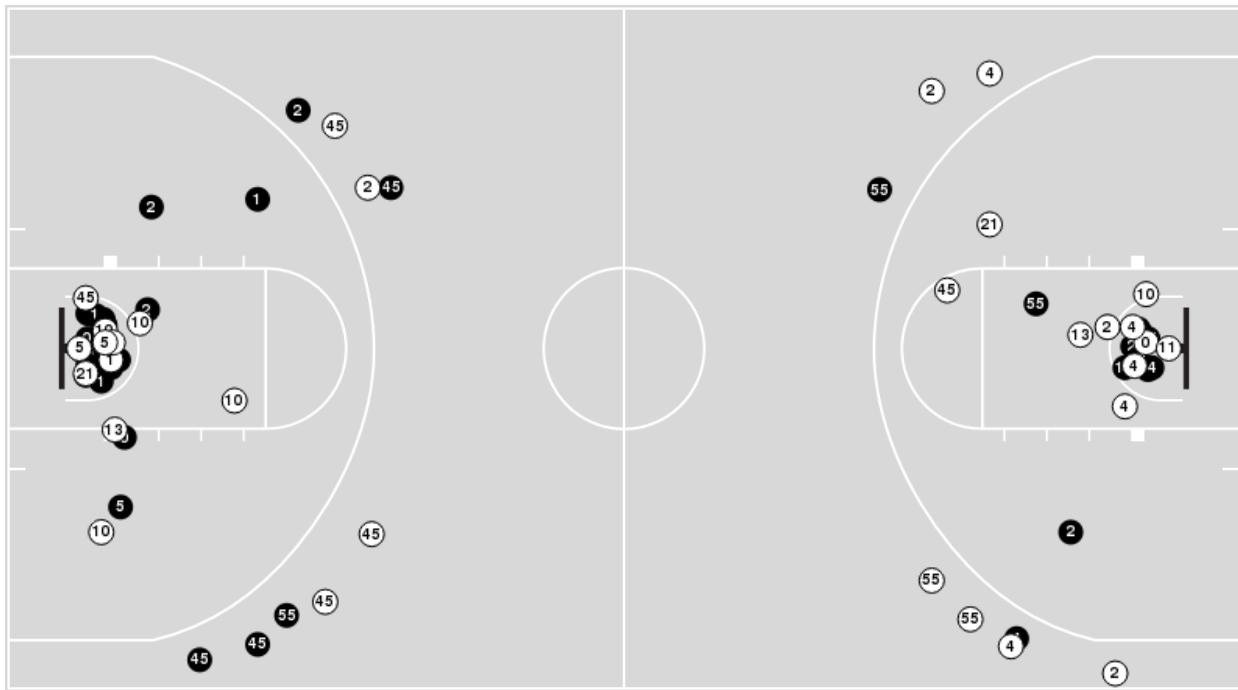

Players => AllFG Types=>AllResults=>All

LSU

All Field Goals