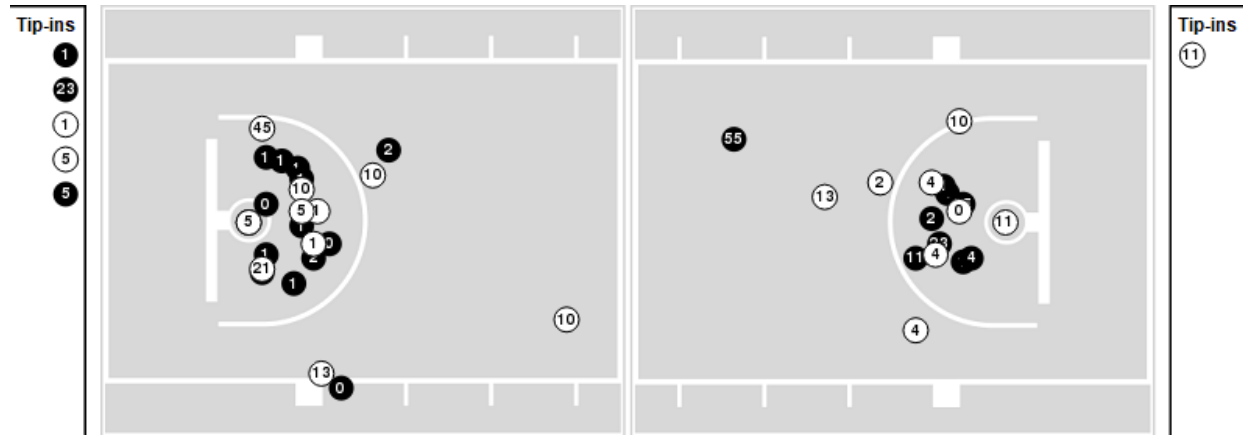

Blow Up Chart

● Made   ○ Missed   N - Player Number

LSU	M/A	%
Field Goals	37/69	54
2 Points	30/52	58
3 Points	7/17	41
Free Throws	44/57	77

LSU	M/A	%
Points in the Paint	50 (25 / 43)	58
Fast Break Points	40 (28/32)	88
Second Chance Points	20 (14/26)	54
Effective FG%	59