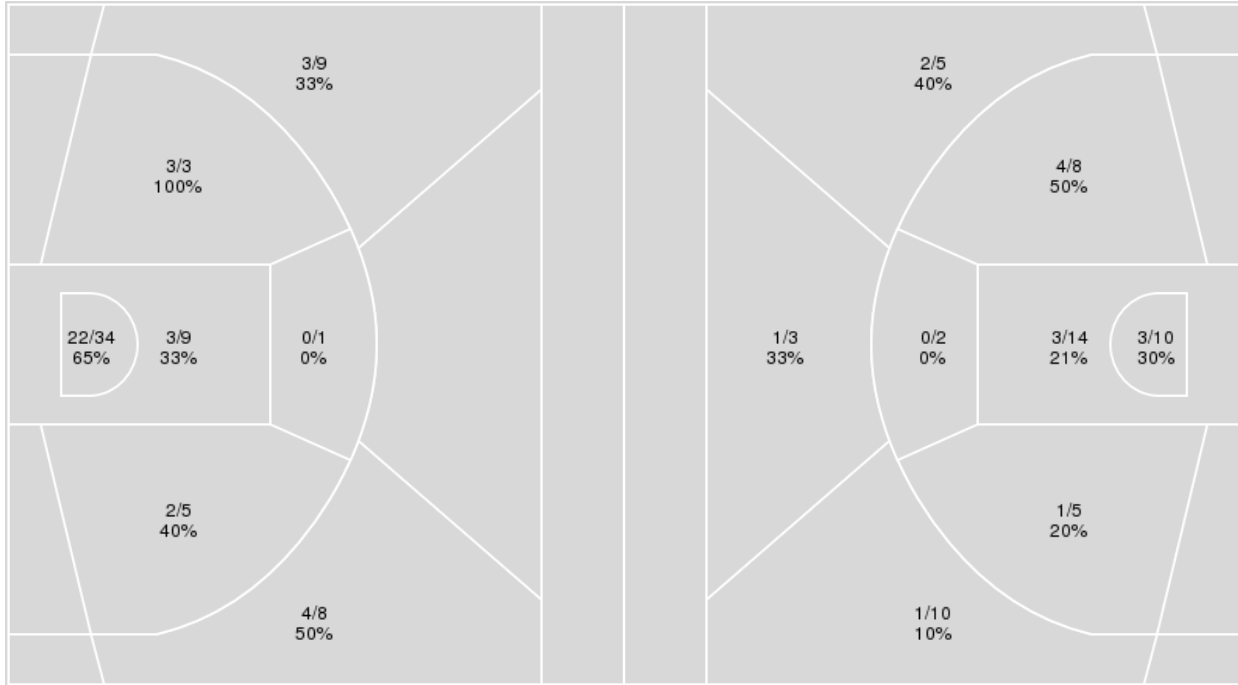

Bellarmine at LSU

11/07/22 Maravich Assembly Center, Baton Rouge
2022-23 Women's Basketball

Game Time: 7:00 PM
Game Duration: 2:16
Attendance: 6,109

Officials: Joseph Vaszily, Teresa Stuck, Travis Jones

{ Players => All; } FG Types => All; Results => All;

{ Players => All; } FG Types => All; Results => All;

LSU

Bellarmine

LSU	M/A	%
Field Goals	37/69	54
2 Points	30/52	58
3 Points	7/17	41
Free Throws	44/57	77

Bellarmine	M/A	%
Field Goals	15/57	26
2 Points	11/39	28
3 Points	4/18	22
Free Throws	16/25	64