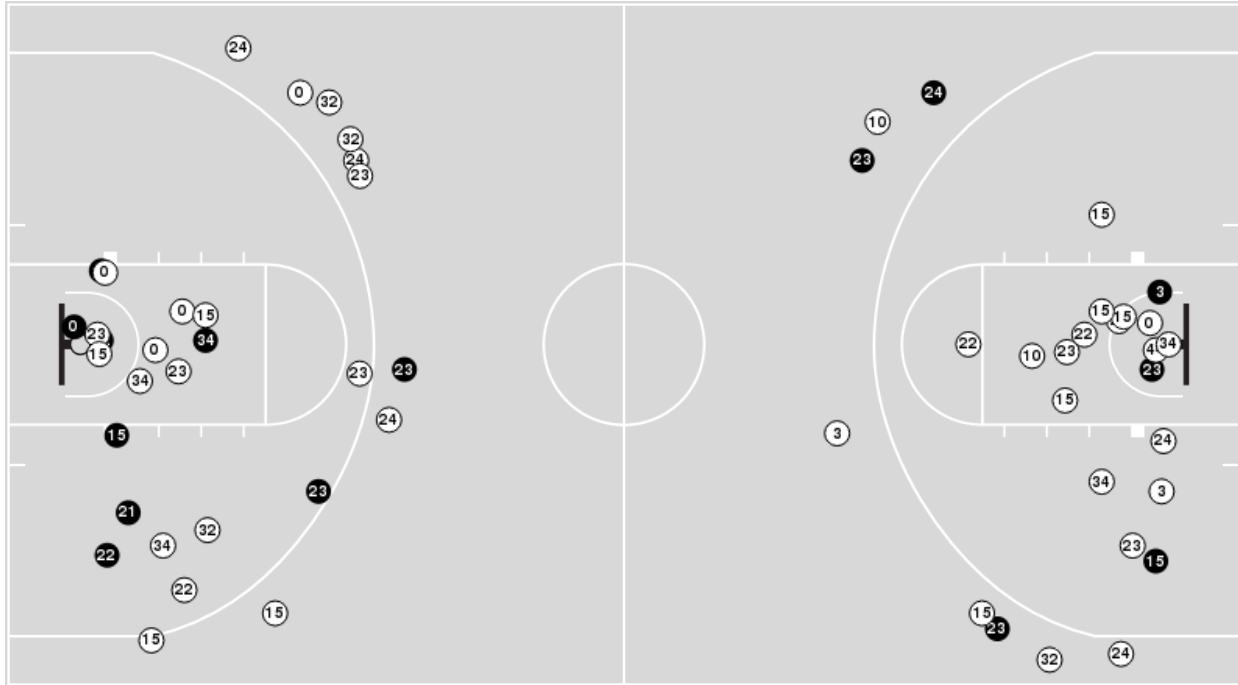

Bellarmine at LSU

11/07/22 Maravich Assembly Center, Baton Rouge
2022-23 Women's Basketball

Game Time: 7:00 PM
Game Duration: 2:16
Attendance: 6,109

Officials: Joseph Vaszily, Teresa Stuck, Travis Jones

Players => AllFG Types=>AllResults=>All

Bellarmine

All Field Goals