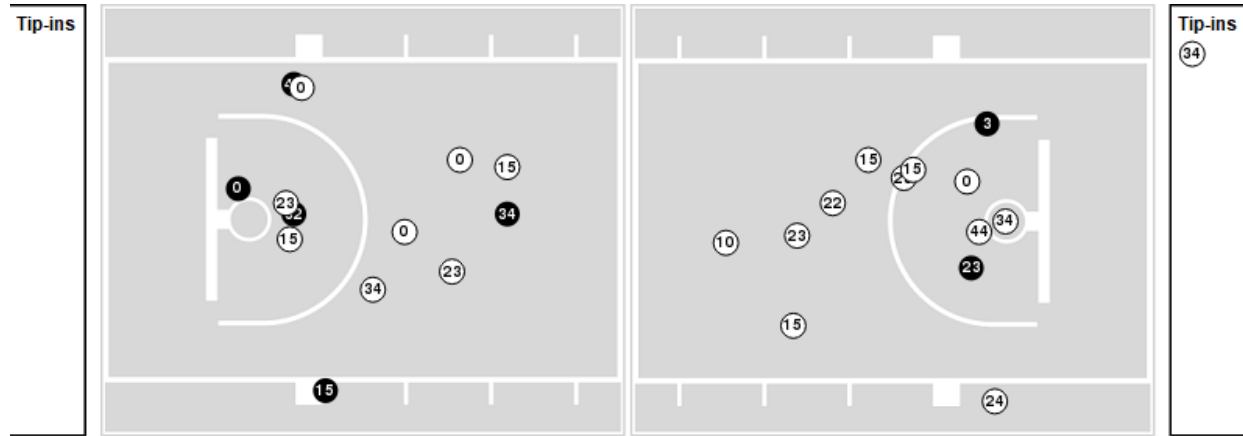

Blow Up Chart

● Made   ○ Missed   N - Player Number

Bellarmine	M/A	%
Field Goals	15/57	26
2 Points	11/39	28
3 Points	4/18	22
Free Throws	16/25	64

Bellarmine	M/A	%
Points in the Paint	12 (6 / 24)	25
Fast Break Points	6 (3/3)	100
Second Chance Points	0 (0/10)	0
Effective FG%	30