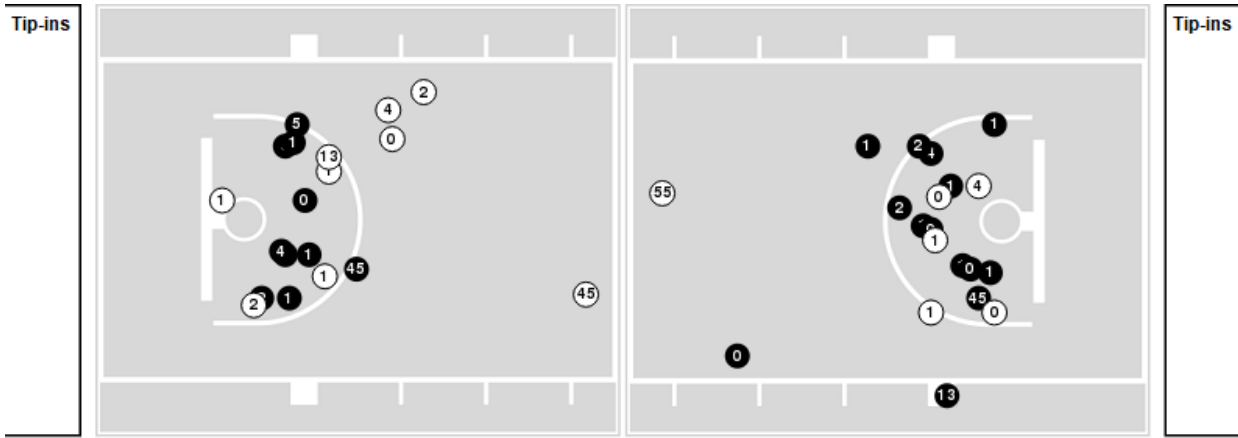

Blow Up Chart

● Made ○ Missed N - Player Number

LSU	M/A	%
Field Goals	36/79	46
2 Points	32/58	55
3 Points	4/21	19
Free Throws	11/12	92

LSU	M/A	%
Points in the Paint	46 (23 / 38)	61
Fast Break Points	18 (11/11)	100
Second Chance Points	19 (10/17)	59
Effective FG%	48