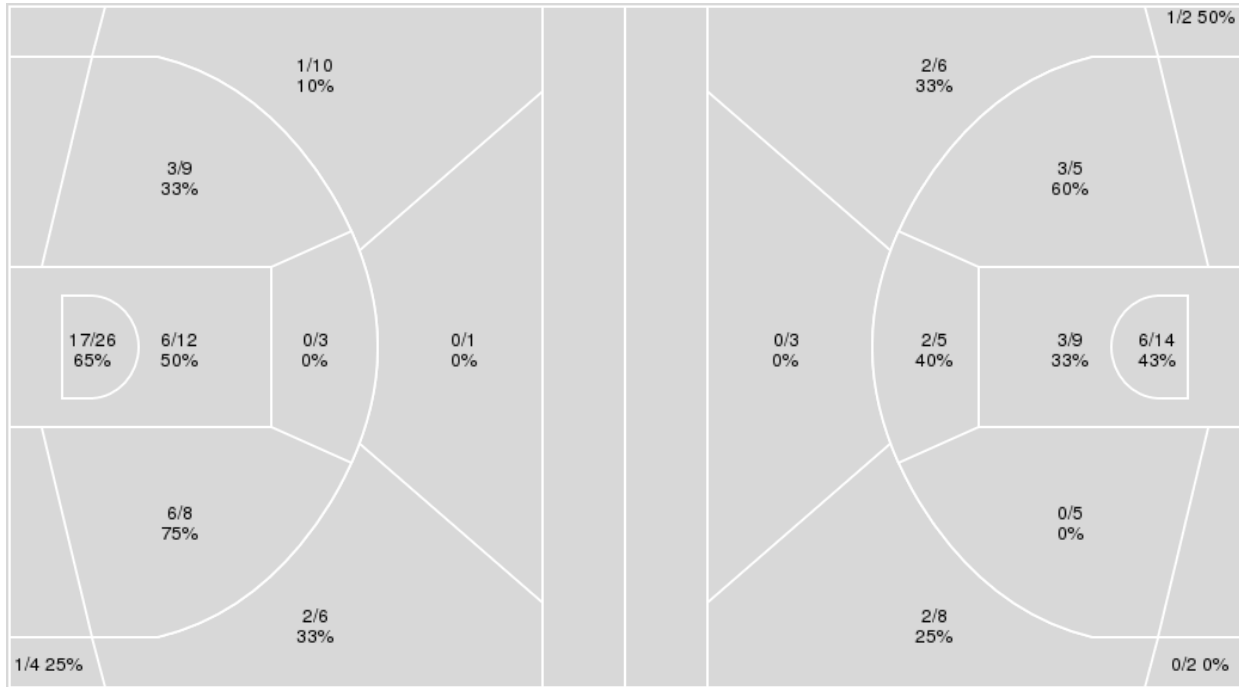

LSU at Oregon St.

12/18/22 South Maui Gymnasium, Kihei
2022-23 Women's Basketball

Officials: Kyle Bacon, Darren Krzesnik, Karen Lasuik

{ Players => 0, 1, 2, 4, 5, 10, 11, 13, 14, 15, 21, 23, 45, 55; } FG Types { Players => All; } FG Types => All; Results => All;
=> All; Results => All;

LSU

Oregon St.

LSU	M/A	%
Field Goals	36/79	46
2 Points	32/58	55
3 Points	4/21	19
Free Throws	11/12	92

Oregon St.	M/A	%
Field Goals	19/59	32
2 Points	14/38	37
3 Points	5/21	24
Free Throws	12/16	75