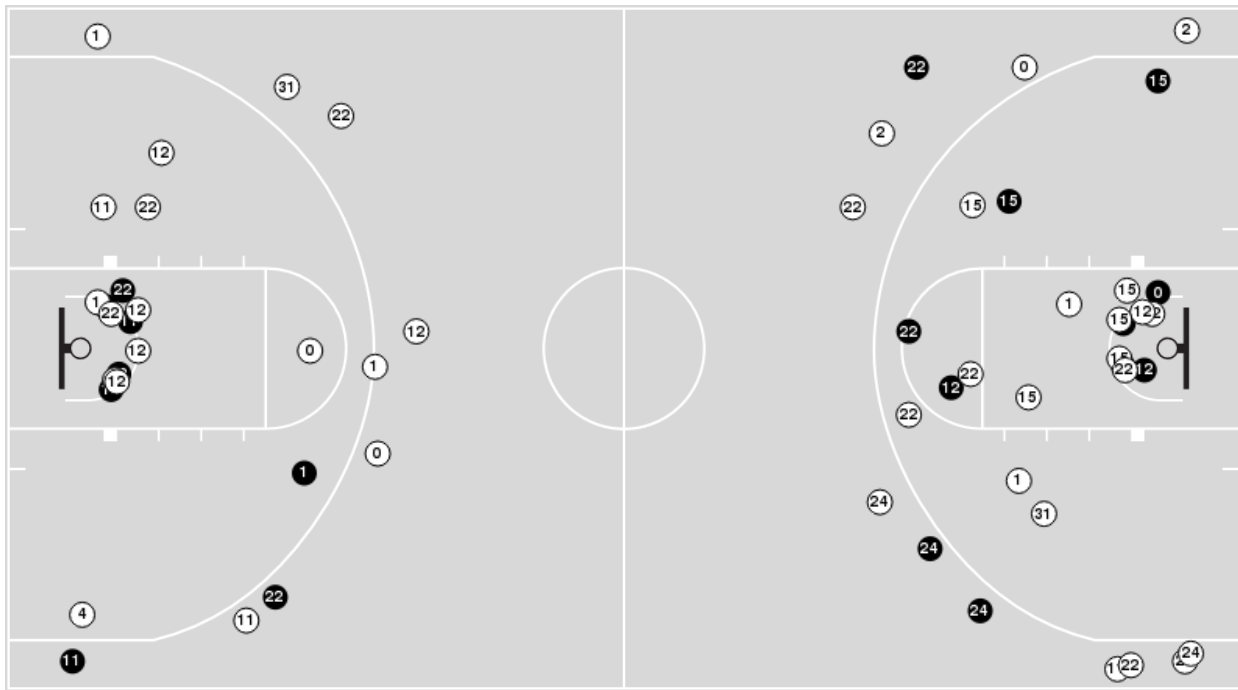

LSU at Oregon St.

12/18/22 South Maui Gymnasium, Kihei
2022-23 Women's Basketball

Officials: Kyle Bacon, Darren Krzesnik, Karen Lasuik

Players => AllFG Types=>AllResults=>All

Oregon St.

All Field Goals