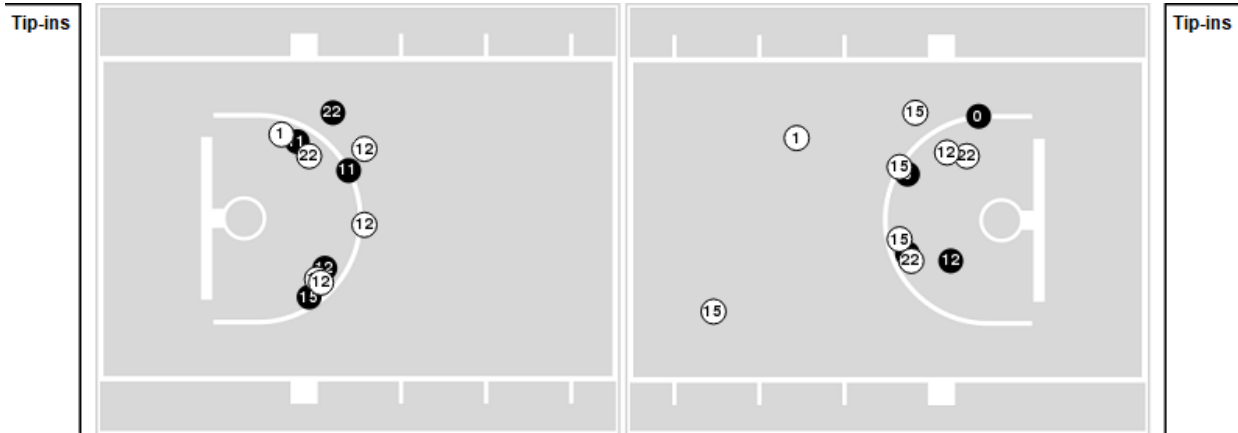

Blow Up Chart

● Made   ○ Missed   N - Player Number

Oregon St.	M/A	%
Field Goals	19/59	32
2 Points	14/38	37
3 Points	5/21	24
Free Throws	12/16	75

Oregon St.	M/A	%
Points in the Paint	18 (9 / 23)	39
Fast Break Points	4 (3/3)	100
Second Chance Points	4 (3/8)	38
Effective FG%	36