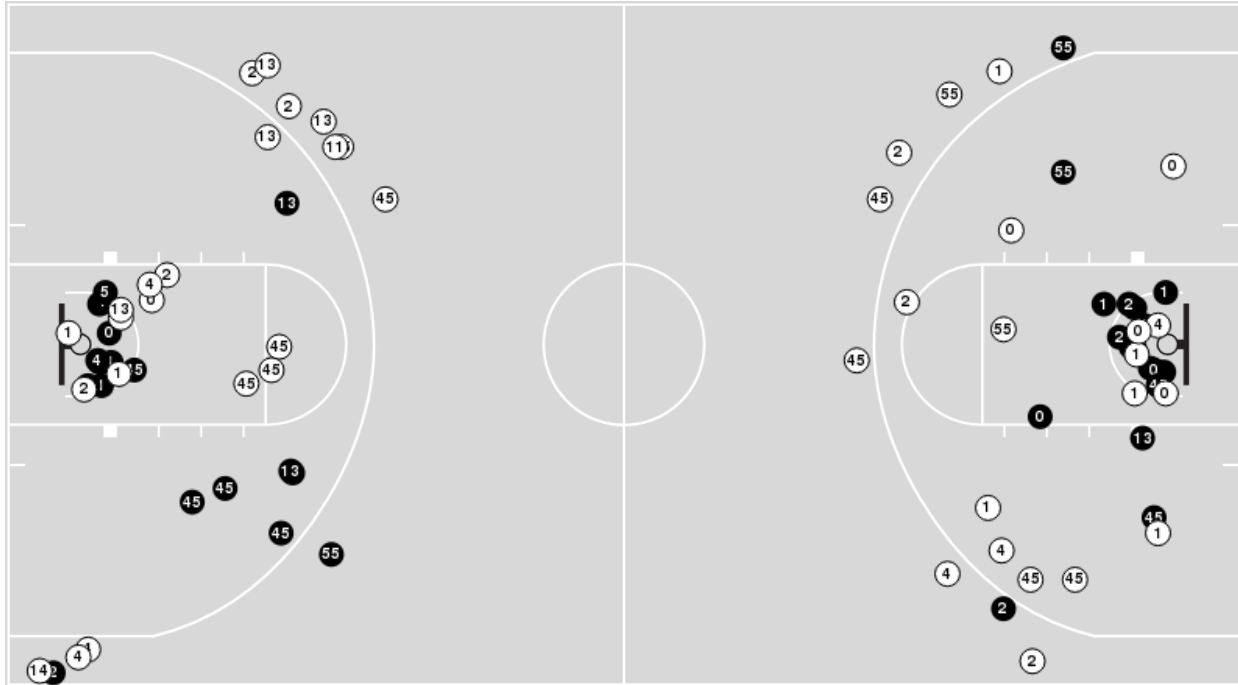

Players => 0, 1, 2, 4, 5, 10, 11, 13, 14, 15, 21, 23, 45, 55 FG Types=>All Results=>All

LSU

All Field Goals