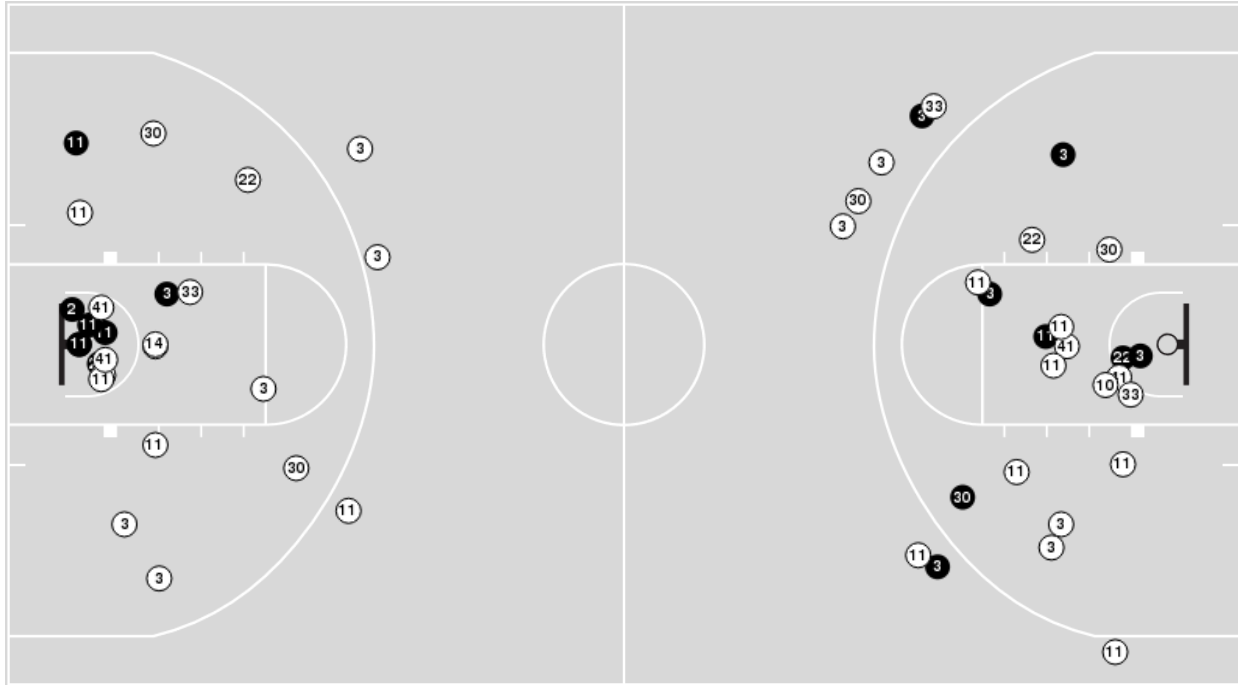

Players => AllFG Types=>AllResults=>All
Lamar University

All Field Goals