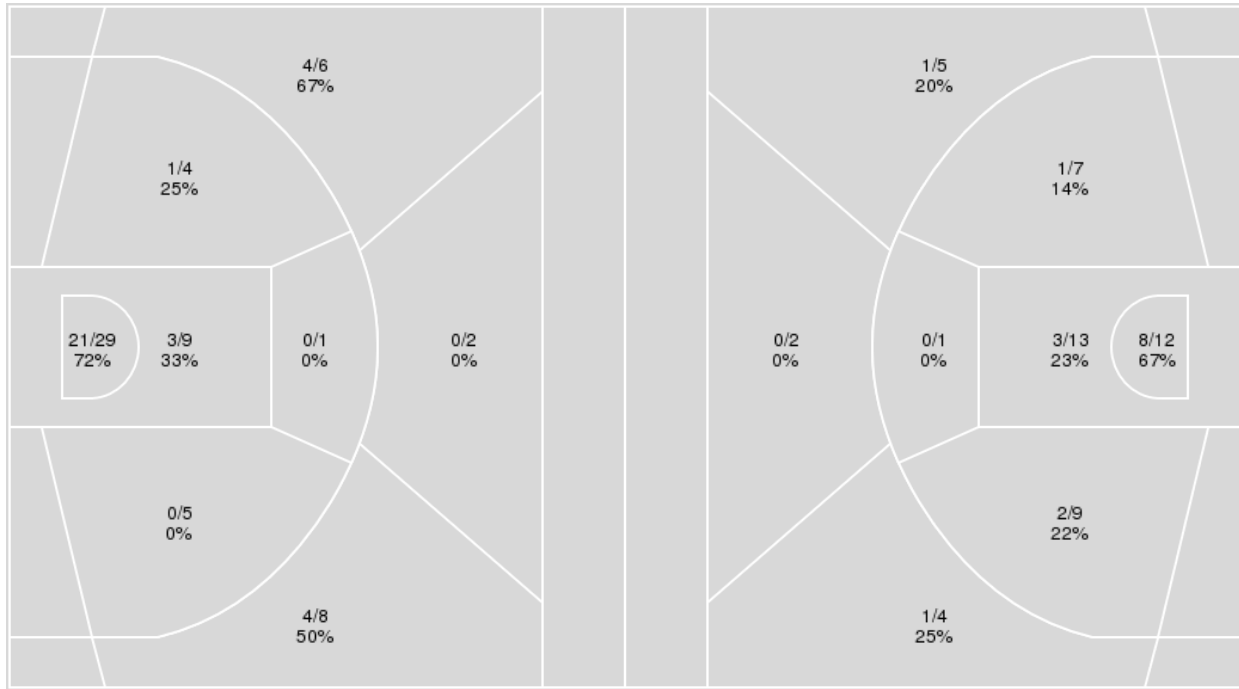

Officials: Gina Cross, Paulina Spurlock-Welsh, Tiffany Bird

{ Players => 0, 1, 2, 4, 5, 10, 11, 13, 14, 15, 21, 23, 45, 55; } FG Types { Players => All; } FG Types => All; Results => All;
=> All; Results => All;

LSU

Lamar University

LSU	M/A	%
Field Goals	33/64	52
2 Points	25/48	52
3 Points	8/16	50
Free Throws	14/24	58

Lamar University	M/A	%
Field Goals	16/53	30
2 Points	14/42	33
3 Points	2/11	18
Free Throws	8/10	80