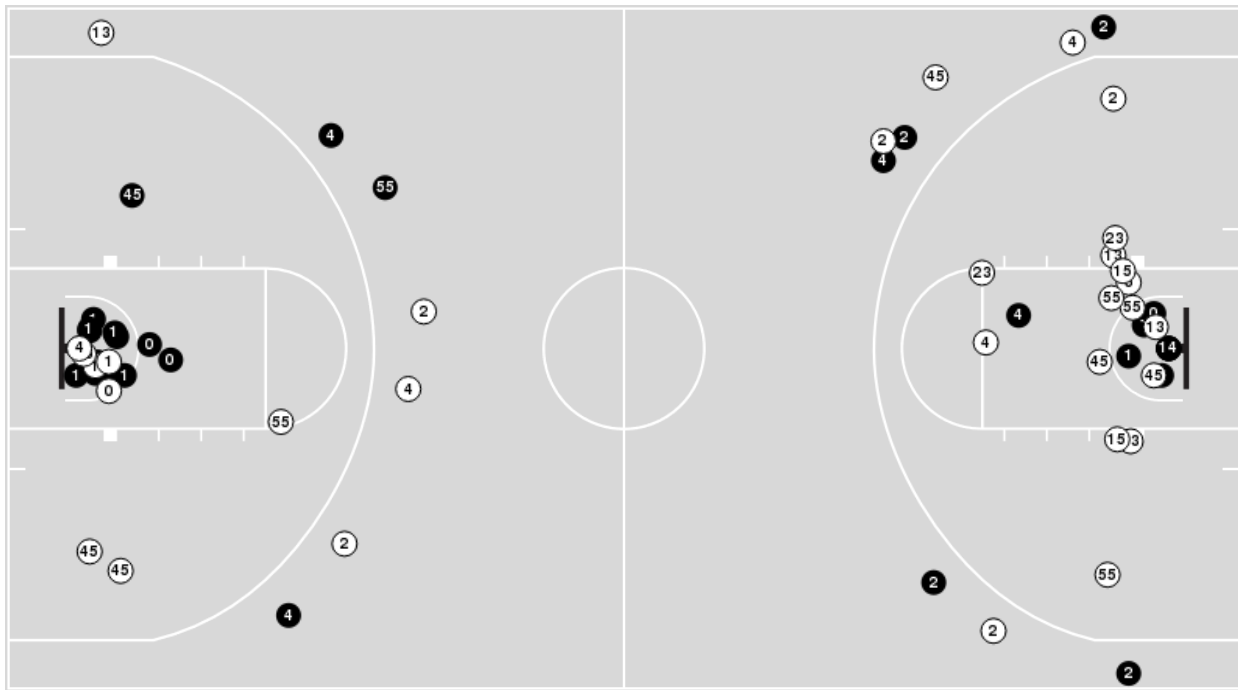

Officials: Gina Cross, Paulina Spurlock-Welsh, Tiffany Bird

Players => 0, 1, 2, 4, 5, 10, 11, 13, 14, 15, 21, 23, 45, 55FG Types=>AllResults=>All

LSU

All Field Goals