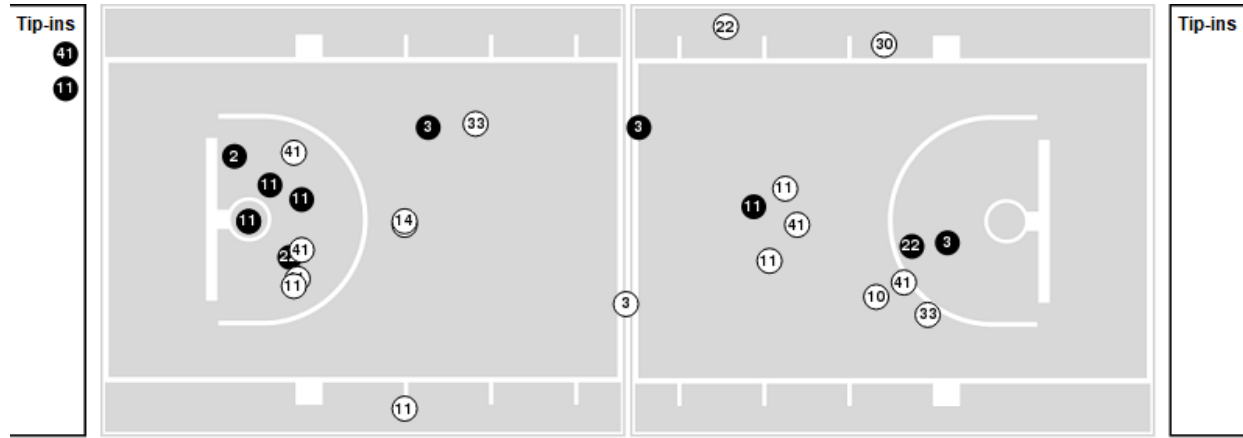

Blow Up Chart

● Made   ○ Missed   N - Player Number

Lamar University	M/A	%
Field Goals	16/53	30
2 Points	14/42	33
3 Points	2/11	18
Free Throws	8/10	80

Lamar University	M/A	%
Points in the Paint	22 (11 / 25)	44
Fast Break Points	4 (2/2)	100
Second Chance Points	8 (5/8)	63
Effective FG%	32