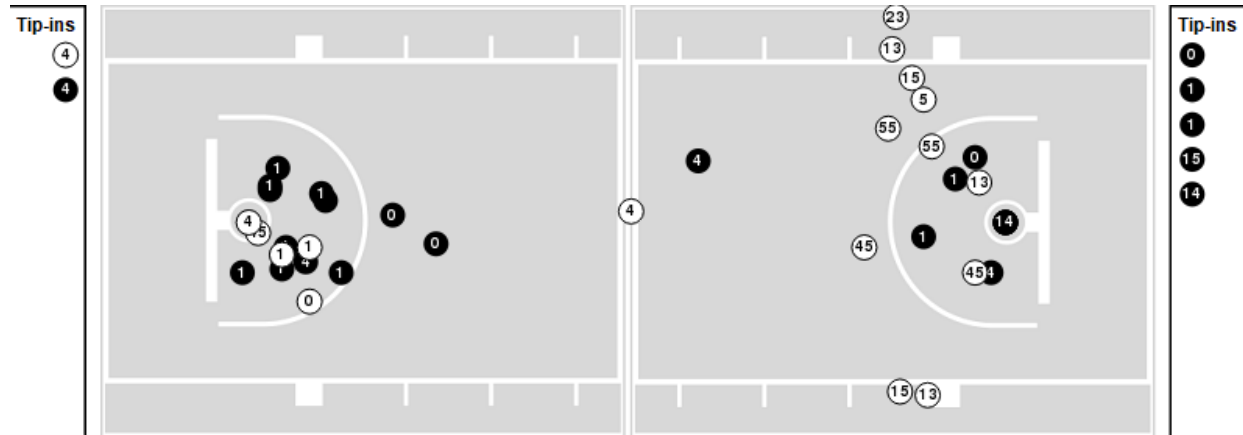

Blow Up Chart

● Made ○ Missed N - Player Number

LSU	M/A	%
Field Goals	33/64	52
2 Points	25/48	52
3 Points	8/16	50
Free Throws	14/24	58

LSU	M/A	%
Points in the Paint	48 (24 / 38)	63
Fast Break Points	11 (6/6)	100
Second Chance Points	26 (12/20)	60
Effective FG%	58