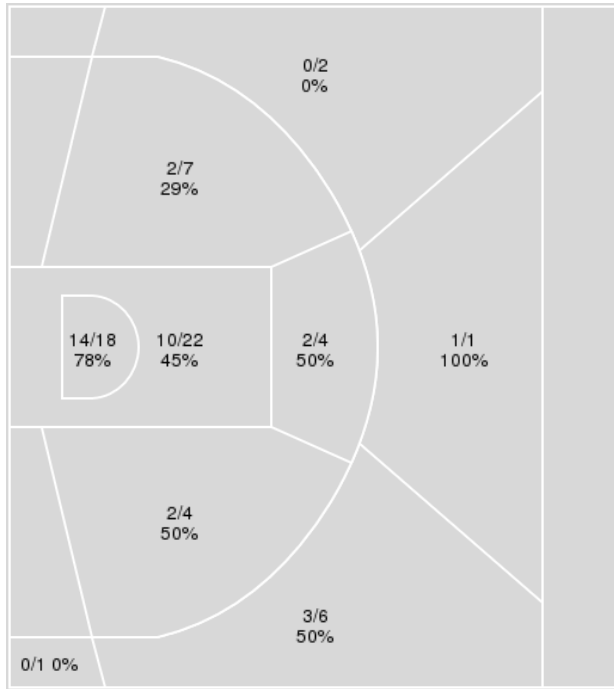

Officials:

{ Players => All; } FG Types => All; Results => All;

{ Players => 0, 1, 3, 5, 10, 11, 15, 20, 21, 23, 24, 30, 32, 33; } FG
Types => All; Results => All;

LSU

Montana St.

LSU	M/A	%
Field Goals	34/65	52
2 Points	30/55	55
3 Points	4/10	40
Free Throws	19/26	73

Montana St.	M/A	%
Field Goals	17/57	30
2 Points	11/33	33
3 Points	6/24	25
Free Throws	12/14	86