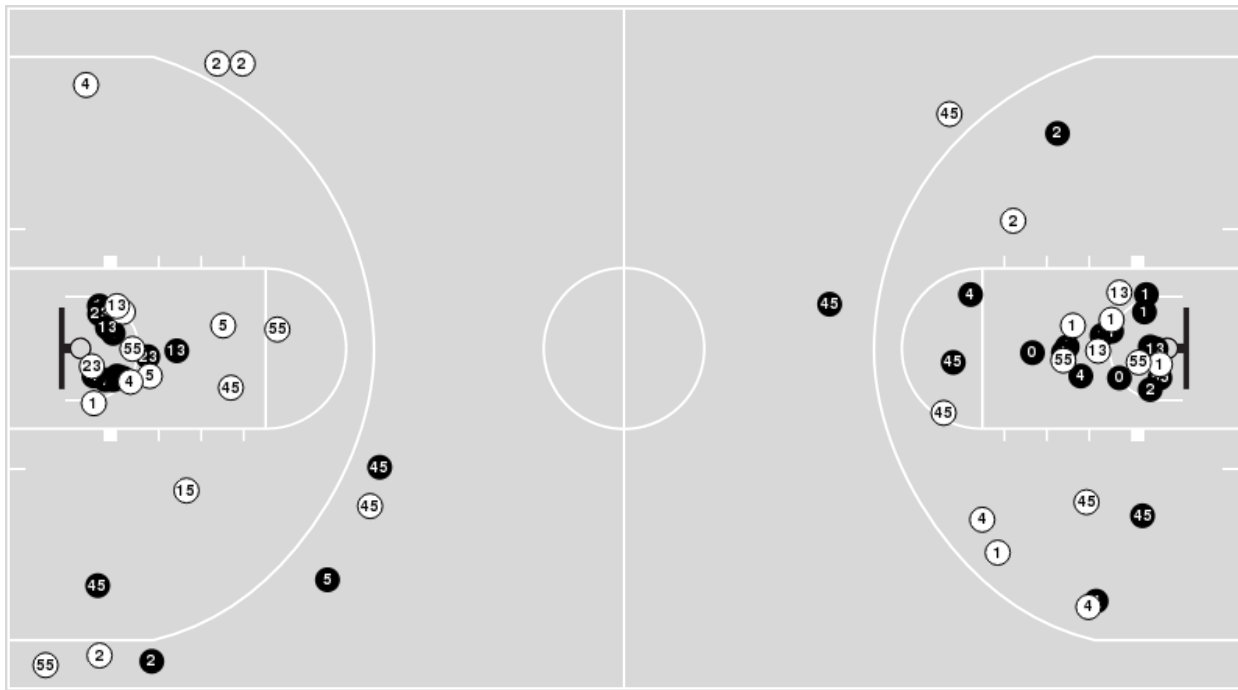

Officials:

Players => AllFG Types=>AllResults=>All
LSU

All Field Goals