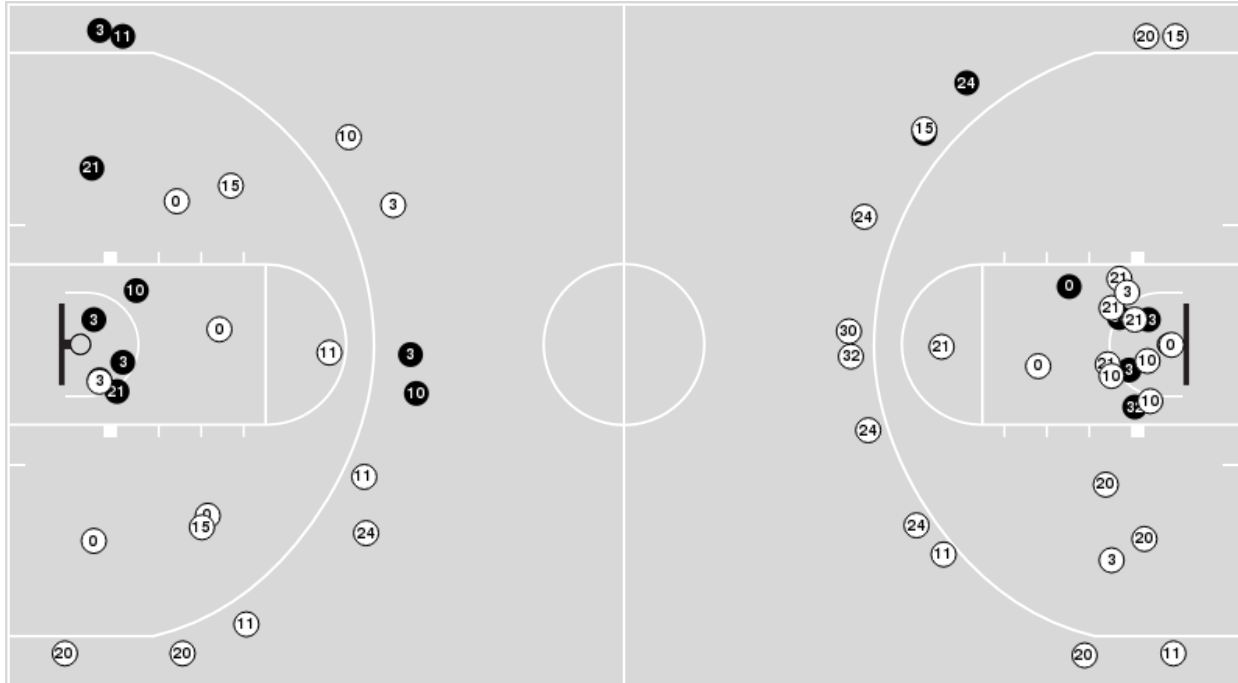

Officials:

Players => 0, 1, 3, 5, 10, 11, 15, 20, 21, 23, 24, 30, 32, 33FG Types=>AllResults=>All

Montana St.

All Field Goals