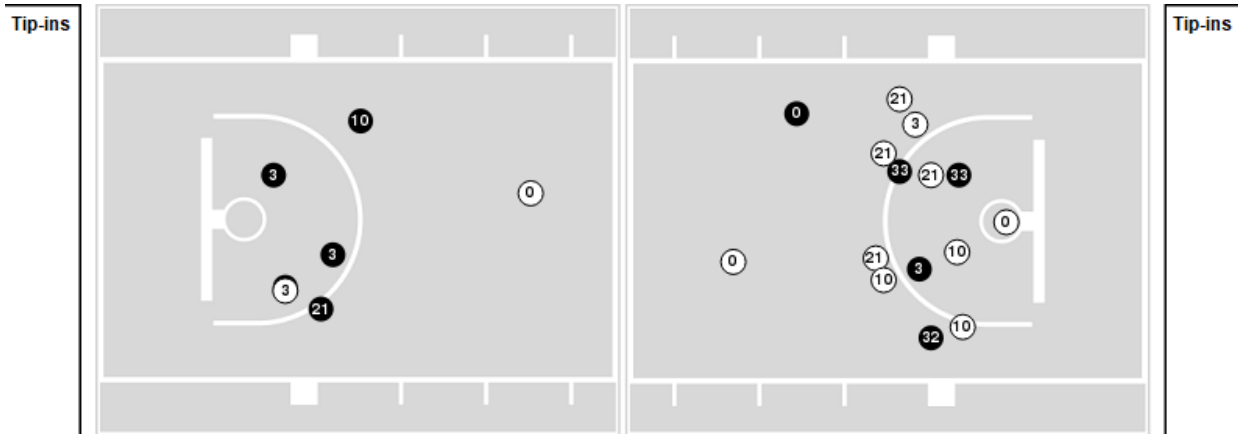

Blow Up Chart

● Made ○ Missed N - Player Number

Montana St.	M/A	%
Field Goals	17/57	30
2 Points	11/33	33
3 Points	6/24	25
Free Throws	12/14	86

Montana St.	M/A	%
Points in the Paint	20 (10 / 22)	45
Fast Break Points	9 (5/5)	100
Second Chance Points	5 (4/10)	40
Effective FG%	35