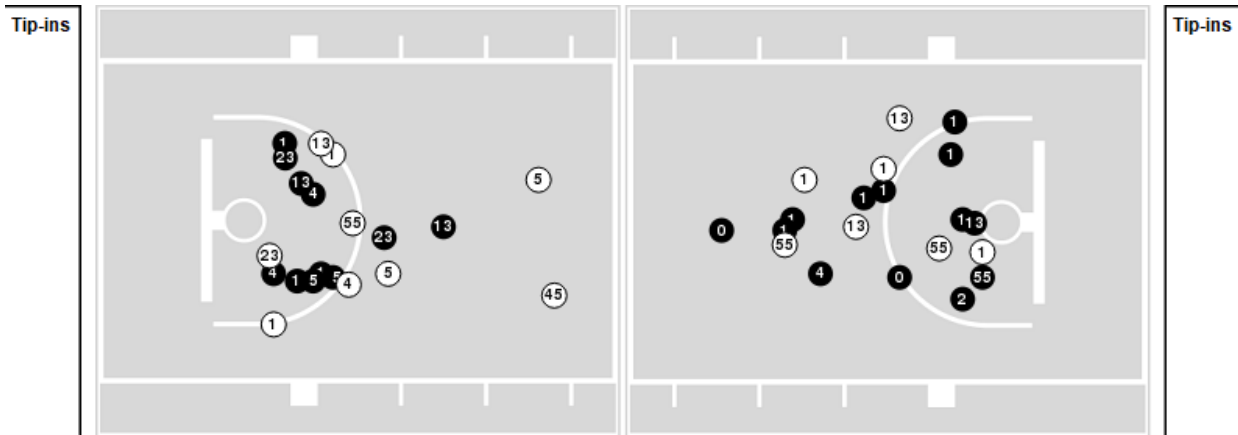

Blow Up Chart

● Made   ○ Missed   N - Player Number

LSU	M/A	%
Field Goals	34/65	52
2 Points	30/55	55
3 Points	4/10	40
Free Throws	19/26	73

LSU	M/A	%
Points in the Paint	48 (24 / 40)	60
Fast Break Points	8 (6/6)	100
Second Chance Points	24 (13/18)	72
Effective FG%	55