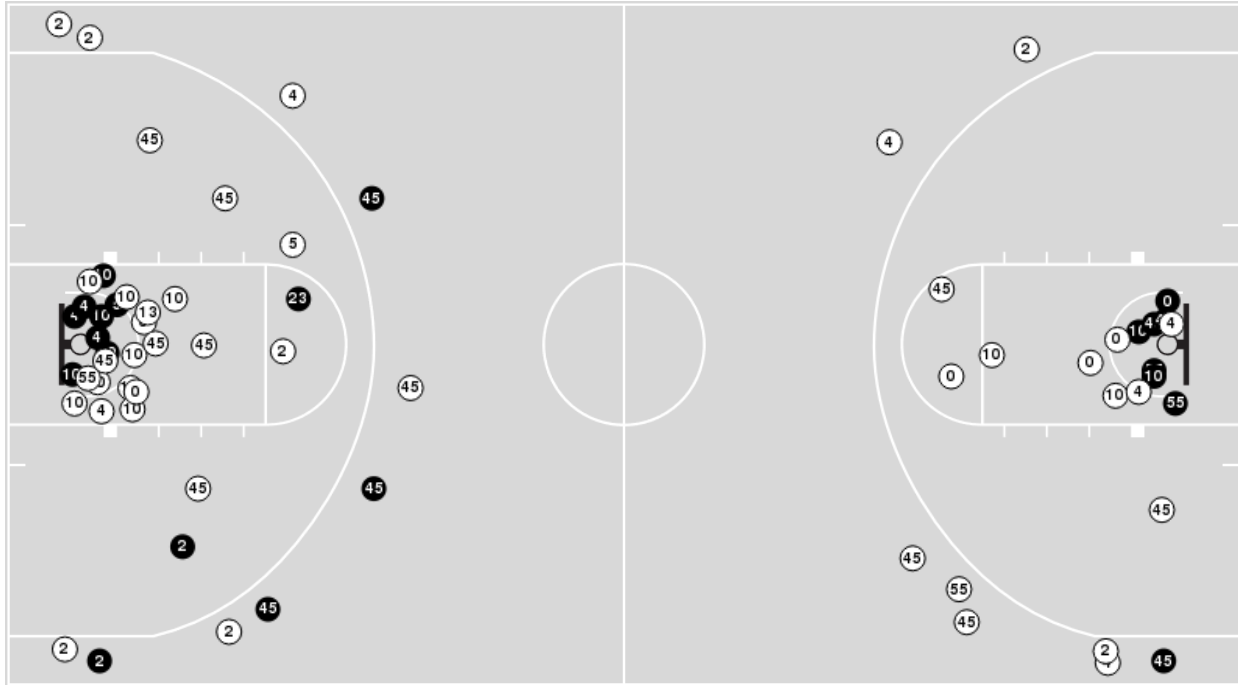

Players => 0, 2, 4, 5, 10, 10, 11, 13, 14, 15, 21, 23, 45, 55FG Types=>AllResults=>All

LSU

All Field Goals