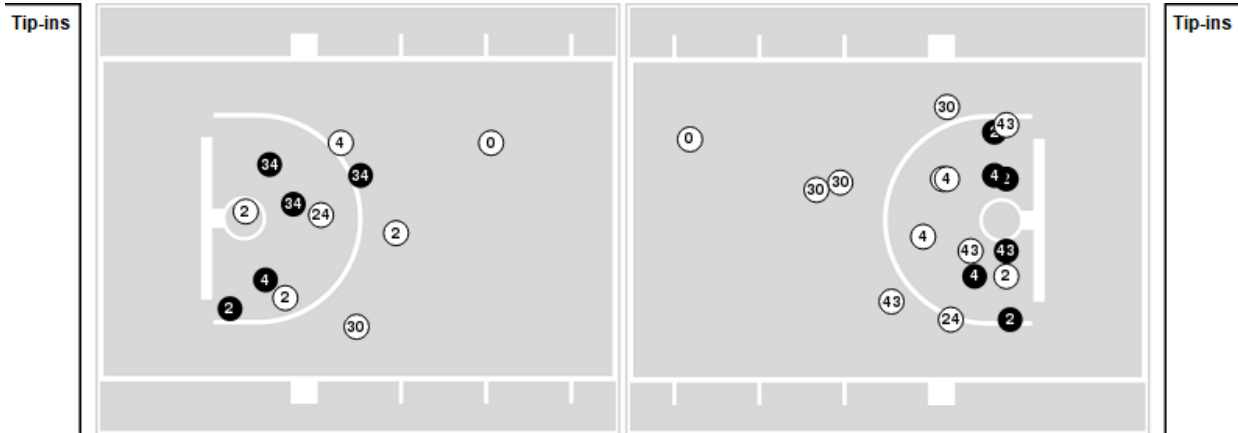

Blow Up Chart

● Made   ○ Missed   N - Player Number

Arkansas	M/A	%
Field Goals	17/61	28
2 Points	11/35	31
3 Points	6/26	23
Free Throws	5/12	42

Arkansas	M/A	%
Points in the Paint	22 (11 / 30)	37
Fast Break Points	9 (4/6)	67
Second Chance Points	7 (3/6)	50
Effective FG%	33