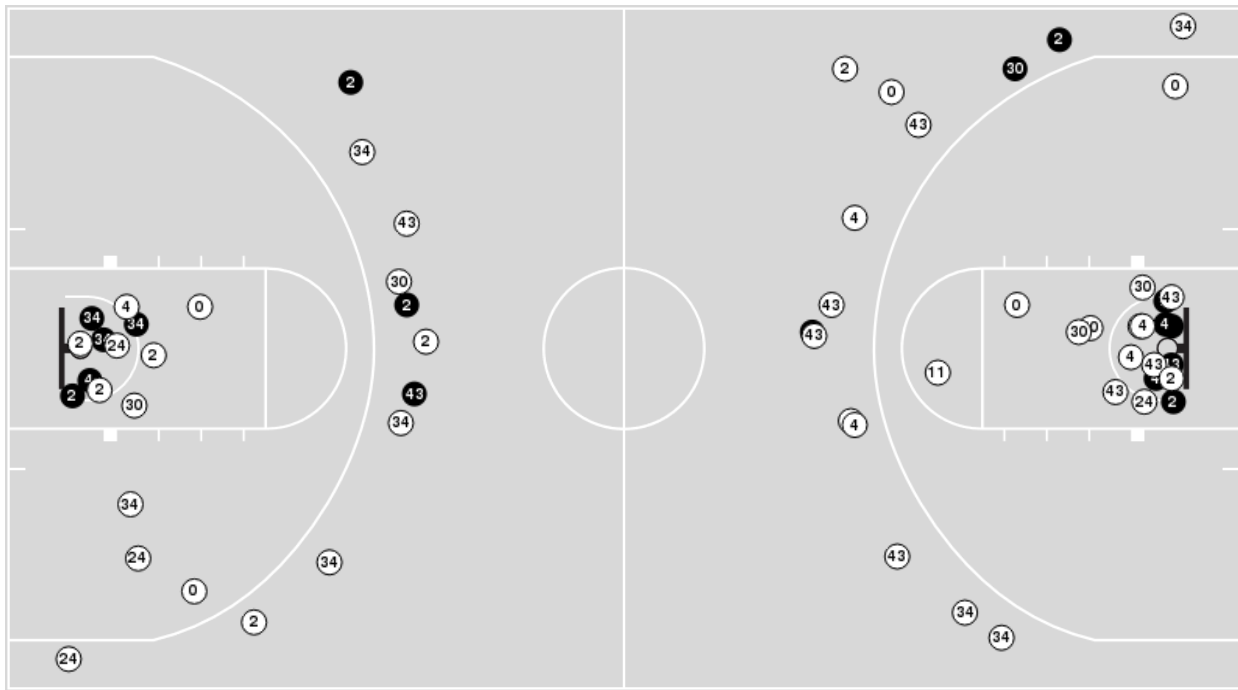

LSU at Arkansas

12/29/22 Bud Walton Arena, Fayetteville
2022-23 Women's Basketball

Game Time: 6:00 PM
Game Duration: 2:02
Attendance: 5,285

Officials: Joseph Vasziyl, Felicia Grinter, Timothy Greene

Players => 0, 2, 4, 11, 13, 15, 20, 21, 22, 24, 30, 34, 43, 55FG Types=>AllResults=>All

Arkansas

All Field Goals