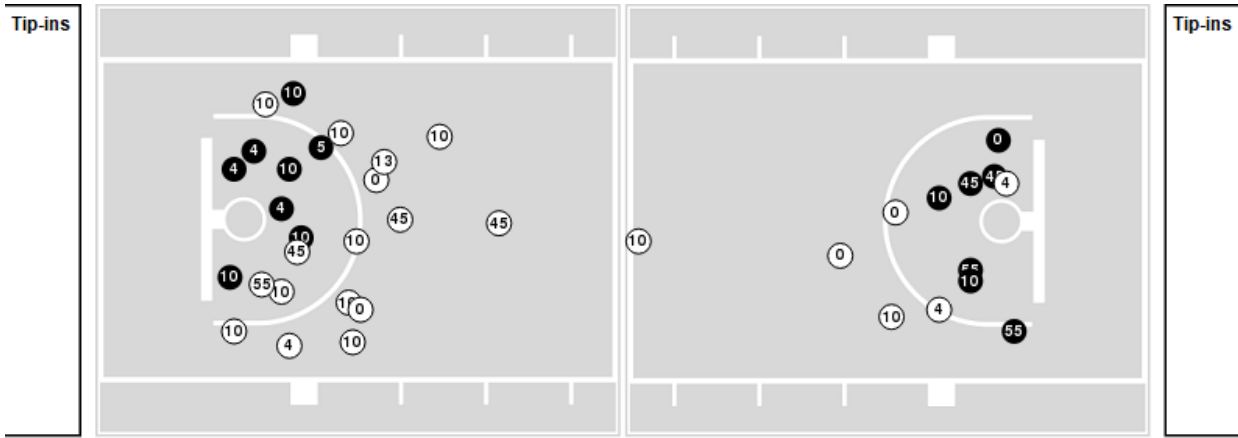

Blow Up Chart

● Made   ○ Missed   N - Player Number

LSU	M/A	%
Field Goals	22/65	34
2 Points	17/47	36
3 Points	5/18	28
Free Throws	20/29	69

LSU	M/A	%
Points in the Paint	30 (15 / 37)	41
Fast Break Points	15 (10/13)	77
Second Chance Points	22 (14/21)	67
Effective FG%	38