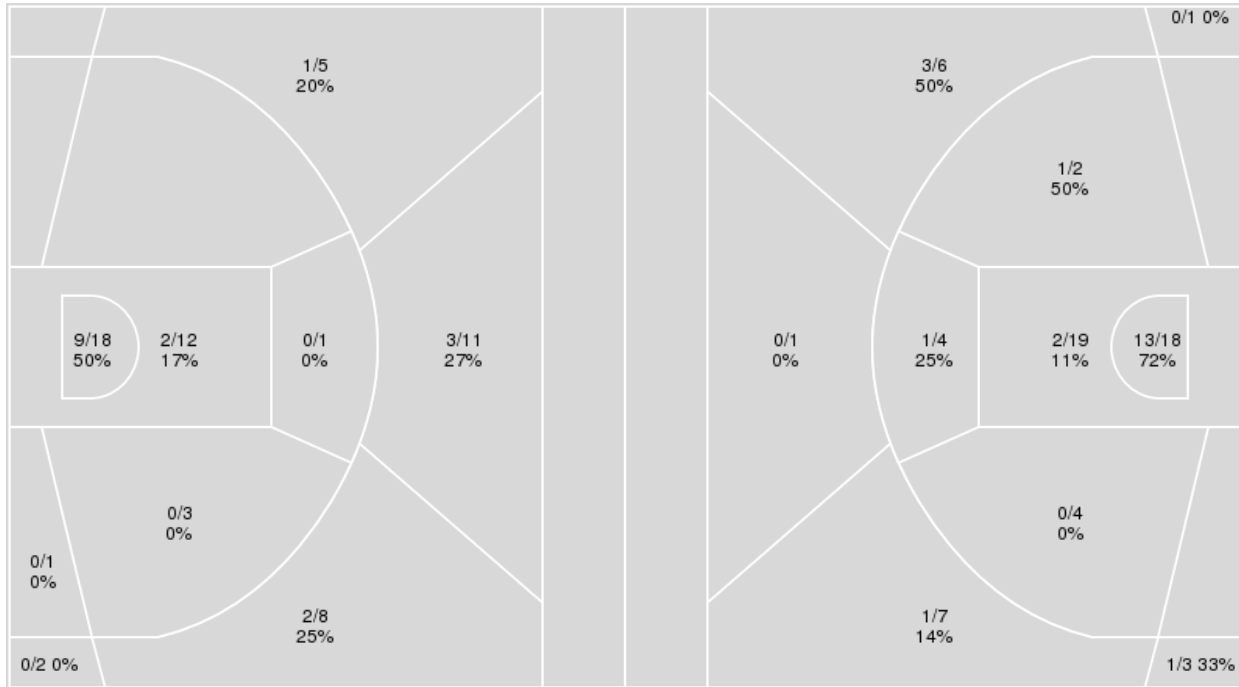

LSU at Arkansas

12/29/22 Bud Walton Arena, Fayetteville
2022-23 Women's Basketball

Game Time: 6:00 PM
Game Duration: 2:02
Attendance: 5,285

Officials: Joseph Vasziyl, Felicia Grinter, Timothy Greene

{ Players => 0, 2, 4, 11, 13, 15, 20, 21, 22, 24, 30, 34, 43, 55; } FG
Types => All; Results => All;

{ Players => 0, 2, 4, 5, 10, 10, 11, 13, 14, 15, 21, 23, 45, 55; } FG
Types => All; Results => All;

Arkansas

LSU

Arkansas	M/A	%
Field Goals	17/61	28
2 Points	11/35	31
3 Points	6/26	23
Free Throws	5/12	42

LSU	M/A	%
Field Goals	22/65	34
2 Points	17/47	36
3 Points	5/18	28
Free Throws	20/29	69