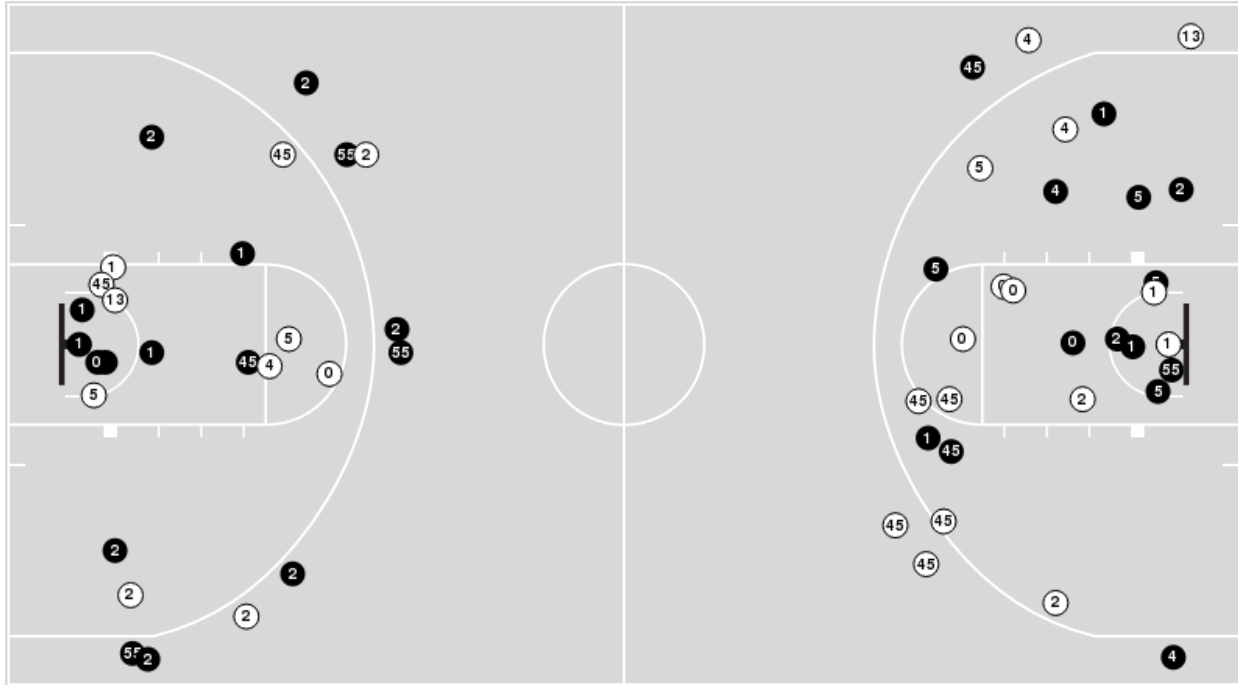

Players => AllFG Types=>AllResults=>All
LSU

All Field Goals