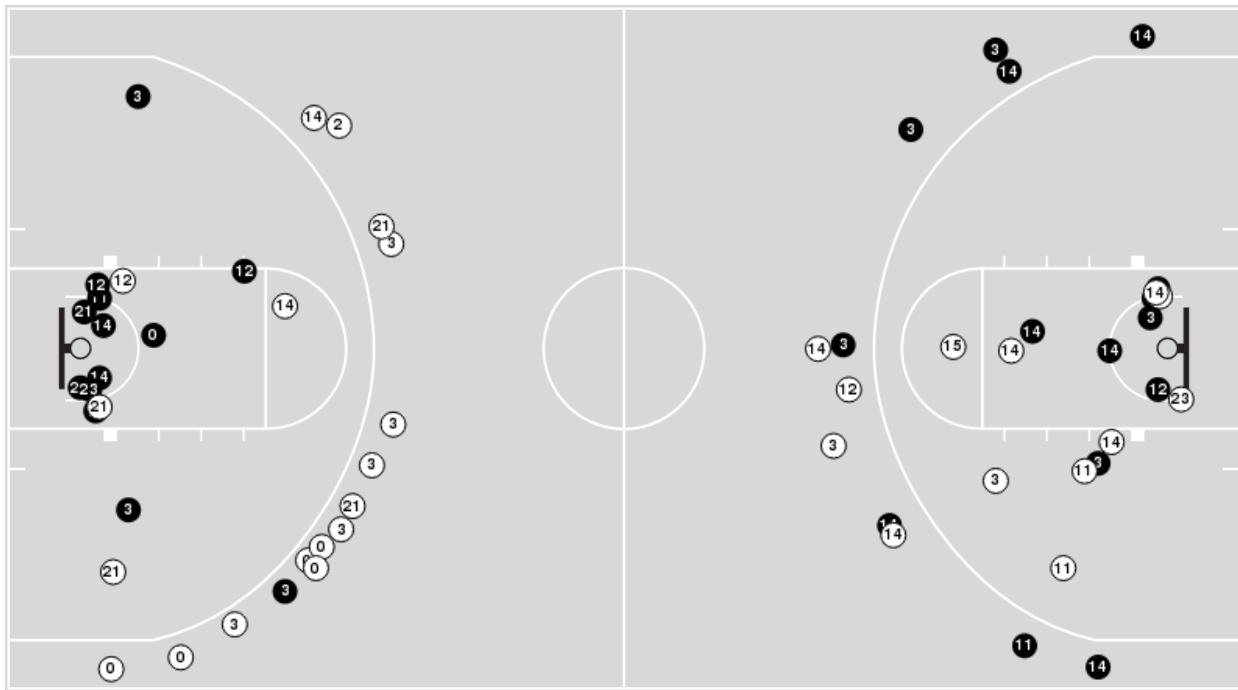

LSU at Tulane

12/04/22 Avron B. Fogelman Arena in Devlin Fieldhouse, New Orleans
2022-23 Women's Basketball

Game Time: 4:00 PM
Game Duration: 1:50
Attendance: 1,592

Officials: Pualani Spurlock-Welsh, Karen Preato, Brandon Enterline

Players => AllFG Types=>AllResults=>All

Tulane

All Field Goals