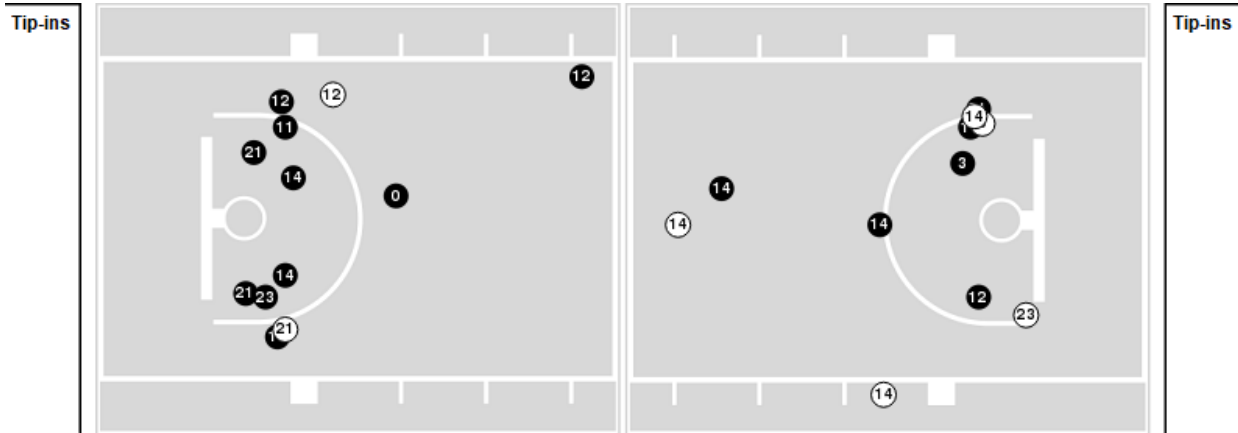

Blow Up Chart

● Made ○ Missed N - Player Number

Tulane	M/A	%
Field Goals	28/59	47
2 Points	19/32	59
3 Points	9/27	33
Free Throws	7/11	64

Tulane	M/A	%
Points in the Paint	32 (16 / 22)	73
Fast Break Points	13 (6/7)	86
Second Chance Points	6 (4/7)	57
Effective FG%	55