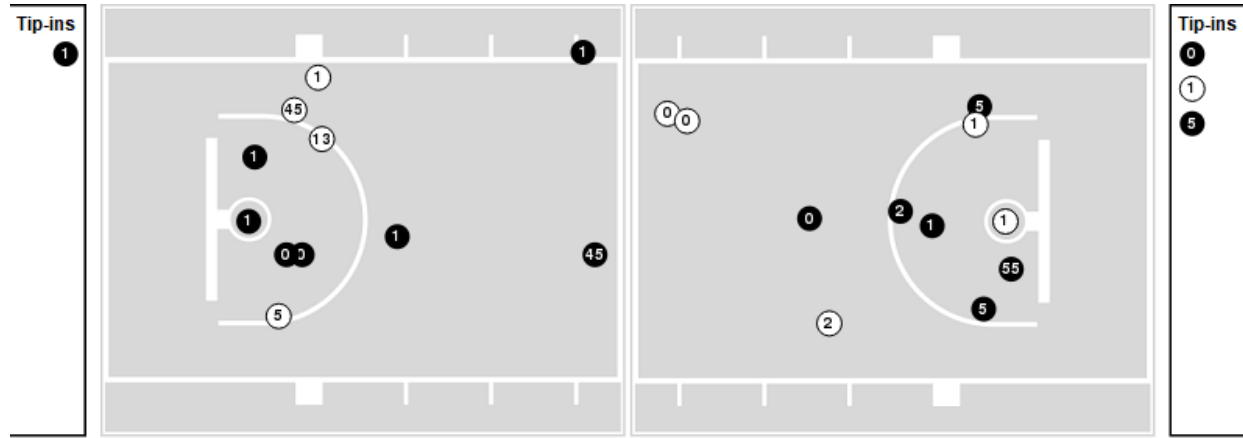

Blow Up Chart

● Made   ○ Missed   N - Player Number

LSU	M/A	%
Field Goals	33/60	55
2 Points	24/45	53
3 Points	9/15	60
Free Throws	10/19	53

LSU	M/A	%
Points in the Paint	28 (14 / 23)	61
Fast Break Points	7 (5/6)	83
Second Chance Points	10 (5/12)	42
Effective FG%	63