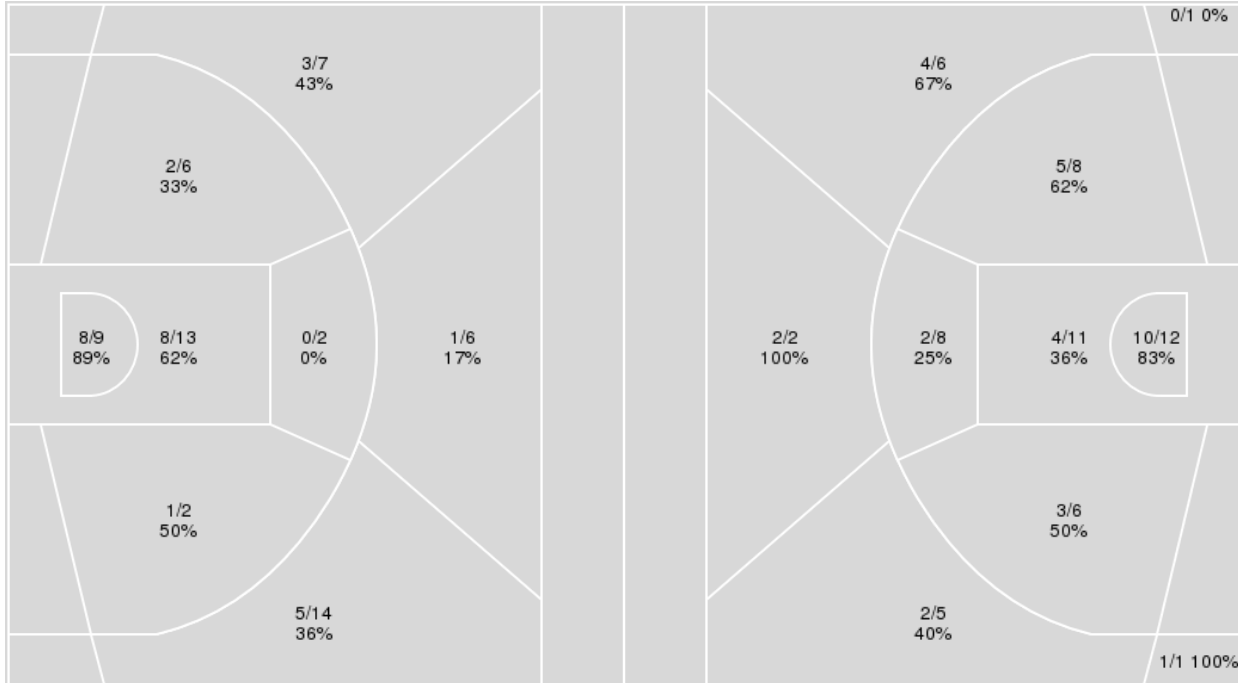

LSU at Tulane

12/04/22 Avron B. Fogelman Arena in Devlin Fieldhouse, New Orleans
2022-23 Women's Basketball

Game Time: 4:00 PM
Game Duration: 1:50
Attendance: 1,592

Officials: Pualani Spurlock-Welsh, Karen Preato, Brandon Enterline

{ Players => All; } FG Types => All; Results => All;

{ Players => All; } FG Types => All; Results => All;

Tulane

LSU

Tulane	M/A	%
Field Goals	28/59	47
2 Points	19/32	59
3 Points	9/27	33
Free Throws	7/11	64

LSU	M/A	%
Field Goals	33/60	55
2 Points	24/45	53
3 Points	9/15	60
Free Throws	10/19	53