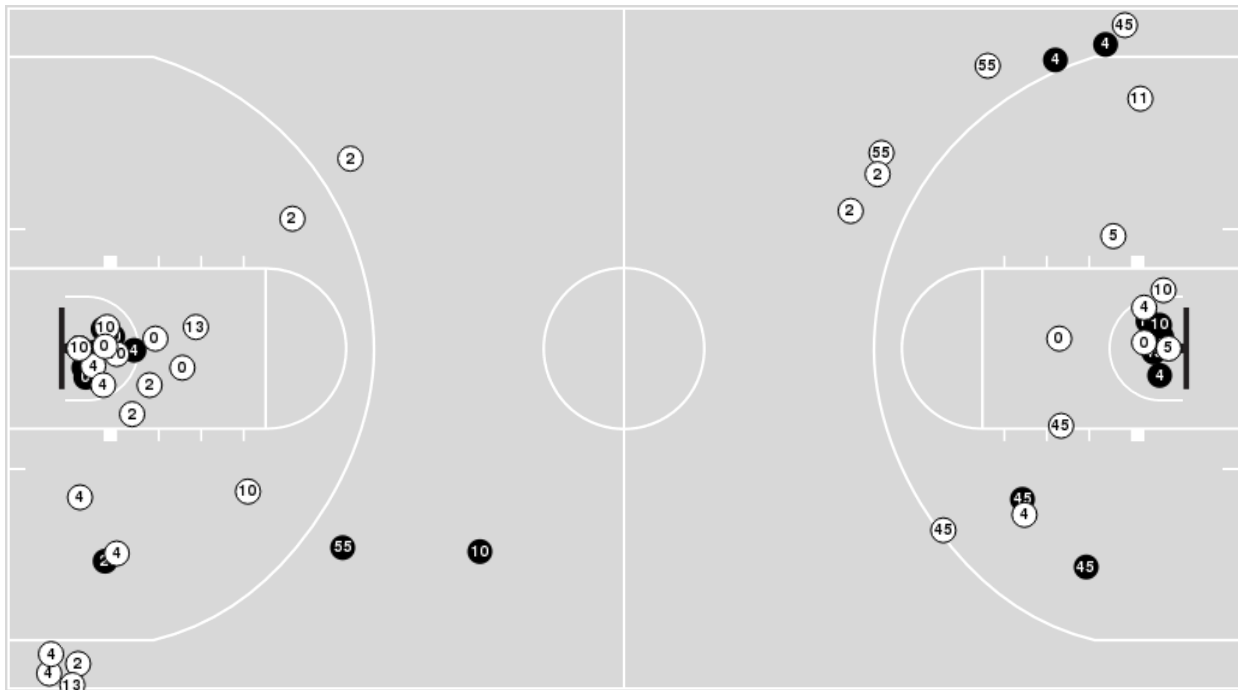

Players => 0, 2, 4, 5, 10, 10, 11, 13, 14, 15, 21, 23, 45, 55FG Types=>AllResults=>All

LSU

All Field Goals