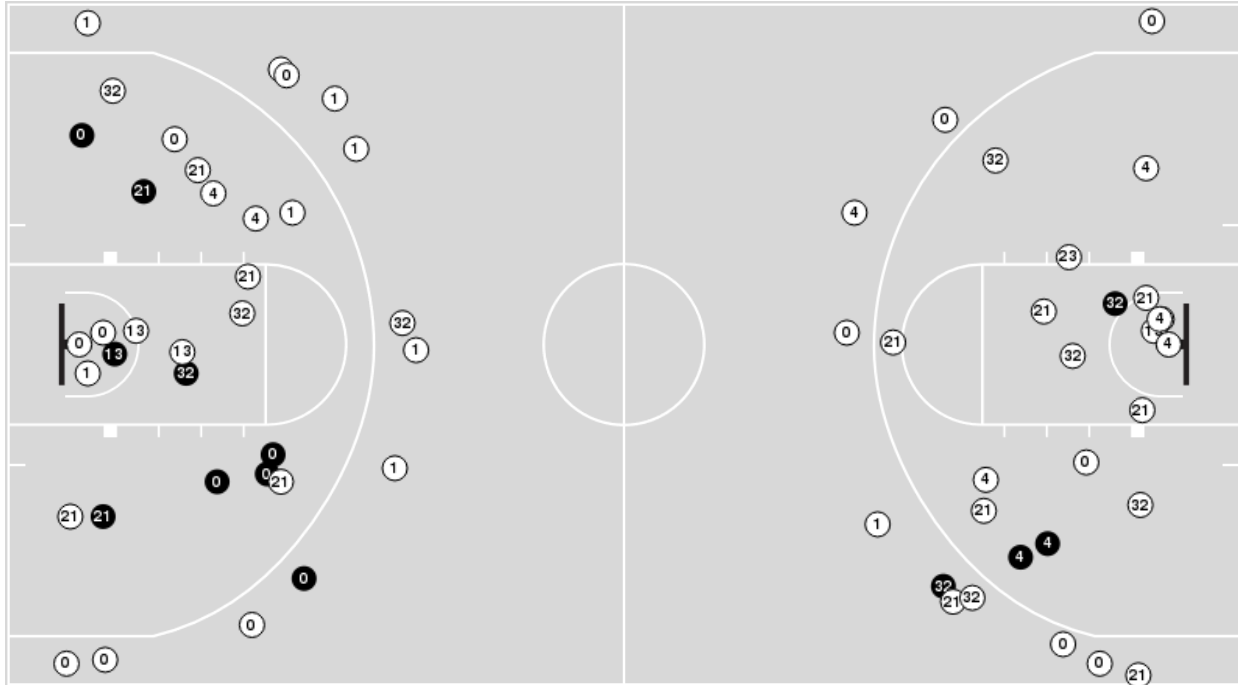

Officials: Pualani Spurlock-Welsh, Michael McConnell, Frank Steratore

Players => 00, 1, 2, 3, 4, 13, 14, 21, 23, 24, 32, 44FG Types=>AllResults=>All

Texas A&M

All Field Goals