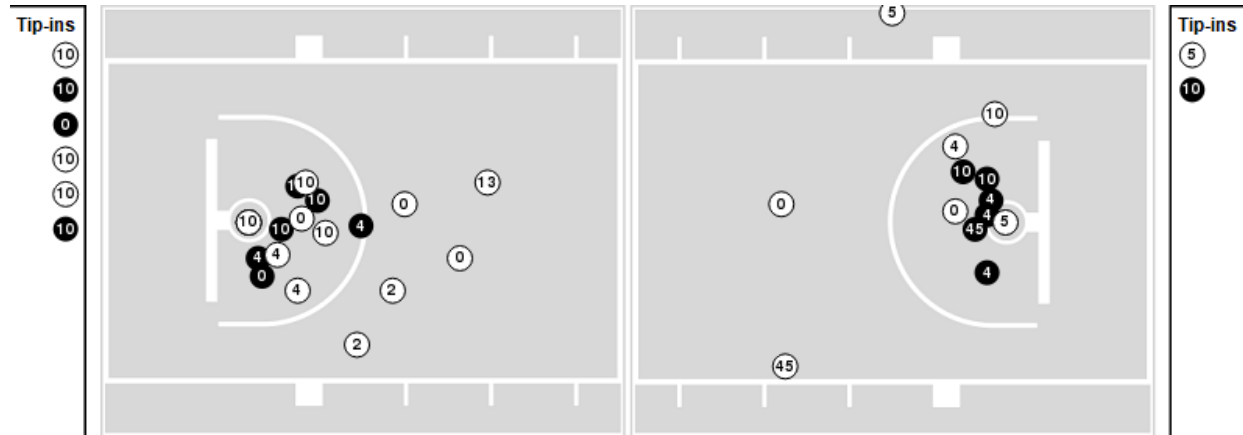

Blow Up Chart

● Made ○ Missed N - Player Number

LSU	M/A	%
Field Goals	23/60	38
2 Points	19/46	41
3 Points	4/14	29
Free Throws	24/31	77

LSU	M/A	%
Points in the Paint	32 (16 / 35)	46
Fast Break Points	20 (12/15)	80
Second Chance Points	17 (10/19)	53
Effective FG%	42