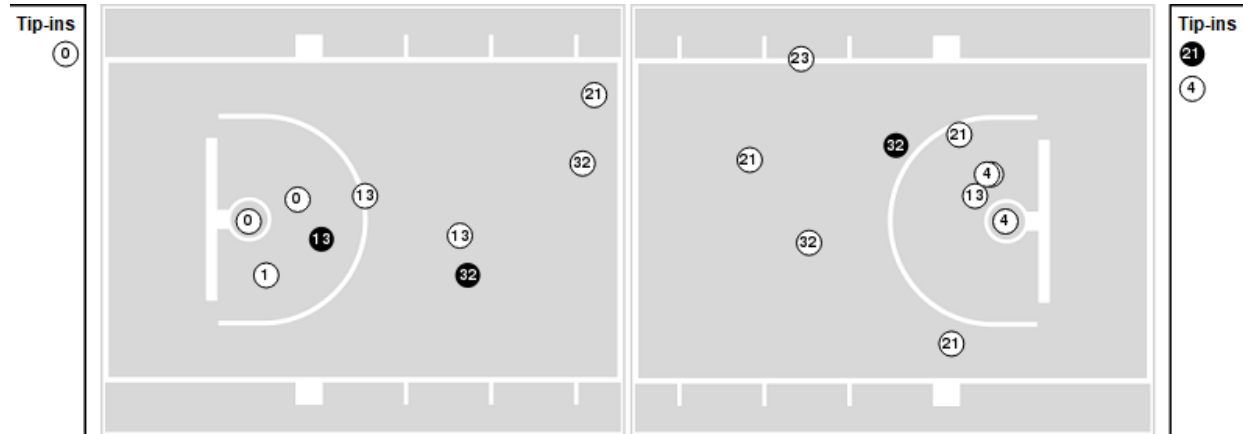

Officials: Pualani Spurlock-Welsh, Michael McConnell, Frank Steratore

Players => 00, 1, 2, 3, 4, 13, 14, 21, 23, 24, 32, 44FG Types=>AllResults=>All

**Texas A&M**

**All Field Goals**

**Blow Up Chart**

● Made ○ Missed N - Player Number