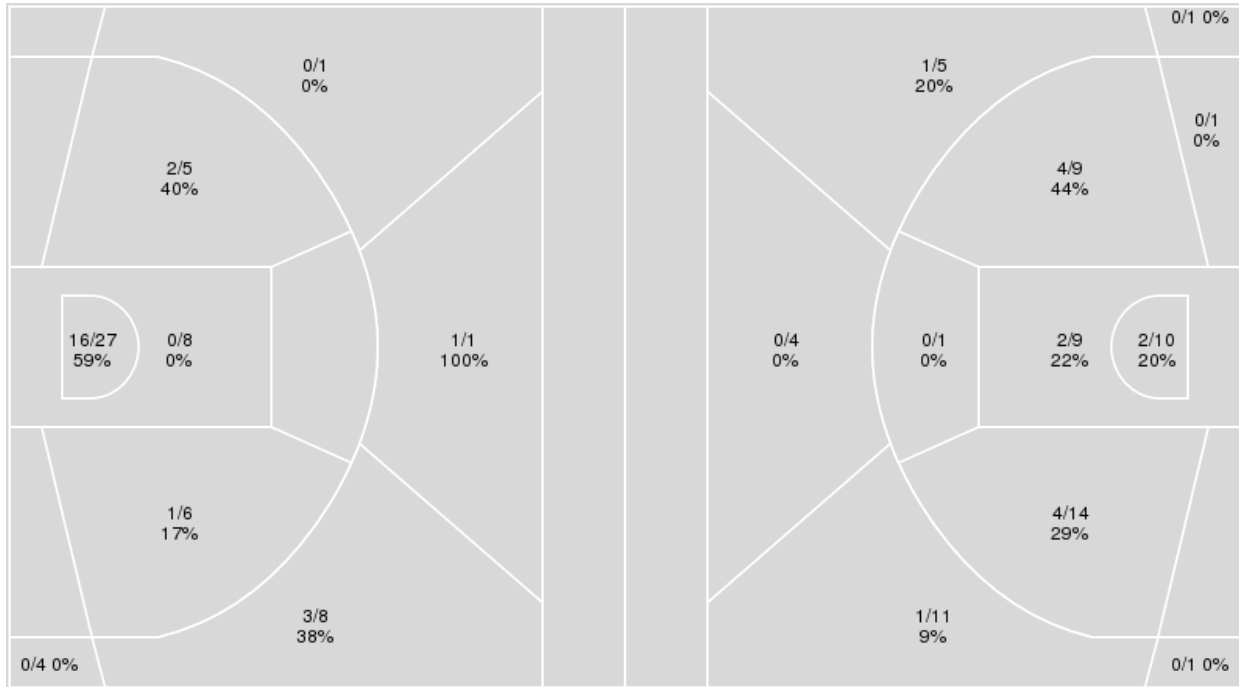

Texas A&M at LSU

01/05/23 Maravich Assembly Center, Baton Rouge
2022-23 Women's Basketball

Game Time: 8:00 PM
Game Duration: 1:54
Attendance: 6,549

Officials: Pualani Spurlock-Welsh, Michael McConnell, Frank Steratore

{ Players => 0, 2, 4, 5, 10, 10, 11, 13, 14, 15, 21, 23, 45, 55; } FG
Types => All; Results => All;

{ Players => 00, 1, 2, 3, 4, 13, 14, 21, 23, 24, 32, 44; } FG Types => All;
Results => All;

LSU

Texas A&M

LSU	M/A	%
Field Goals	23/60	38
2 Points	19/46	41
3 Points	4/14	29
Free Throws	24/31	77

Texas A&M	M/A	%
Field Goals	14/66	21
2 Points	12/44	27
3 Points	2/22	9
Free Throws	4/9	44