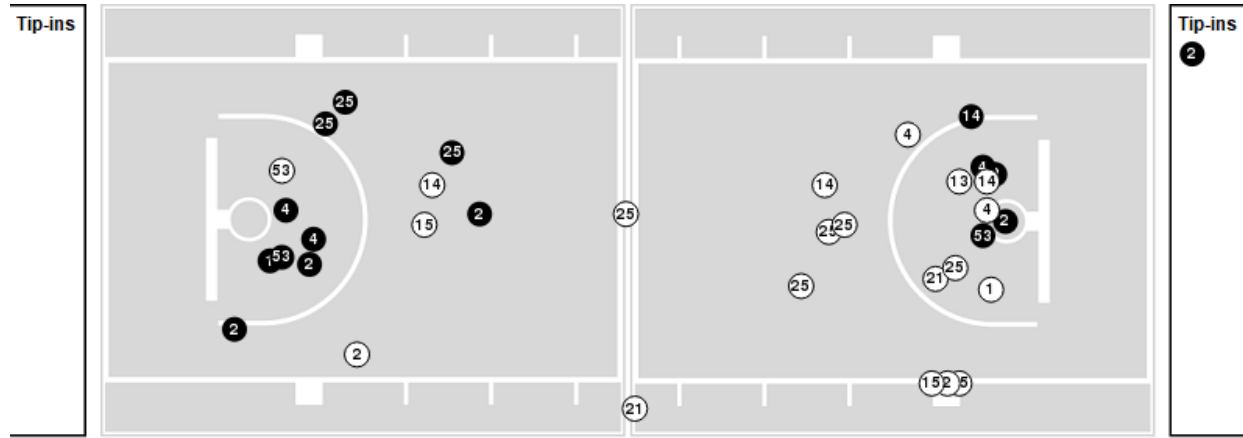

Blow Up Chart

● Made ○ Missed N - Player Number

Tennessee	M/A	%
Field Goals	27/66	41
2 Points	19/47	40
3 Points	8/19	42
Free Throws	6/12	50

Tennessee	M/A	%
Points in the Paint	30 (15 / 31)	48
Fast Break Points	9 (5/7)	71
Second Chance Points	13 (6/14)	43
Effective FG%	47