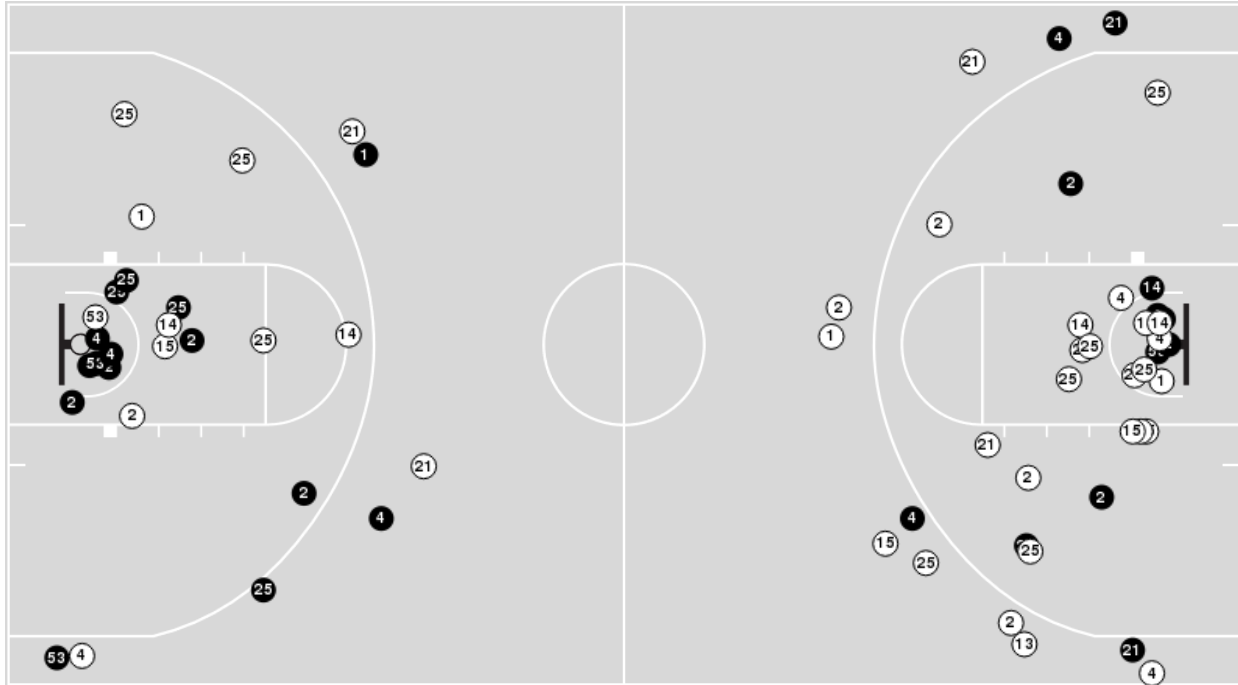

Tennessee at LSU

01/30/23 Maravich Assembly Center, Baton Rouge
2022-23 Women's Basketball

Game Time: 6:00 PM
Game Duration: 2:02
Attendance: 15,157

Officials: Michael McConnell, Talisa Green, Bill Larence

Players => 0, 1, 2, 4, 5, 10, 11, 12, 13, 14, 15, 20, 21, 25, 33, 53 FG Types=>All Results=>All

Tennessee

All Field Goals