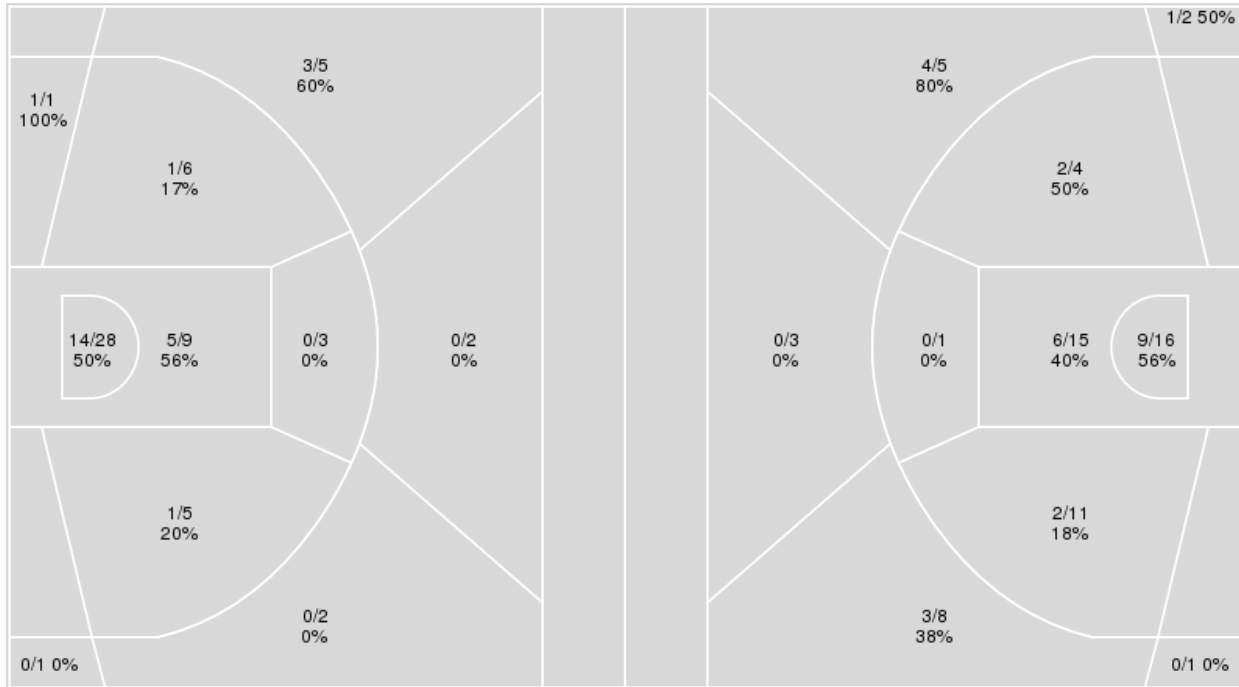

Tennessee at LSU

01/30/23 Maravich Assembly Center, Baton Rouge
2022-23 Women's Basketball

Game Time: 6:00 PM
Game Duration: 2:02
Attendance: 15,157

Officials: Michael McConnell, Talisa Green, Bill Larance

{ Players => 0, 2, 4, 5, 10, 10, 11, 13, 14, 15, 21, 23, 45, 55; } FG
Types => All; Results => All;

{ Players => 0, 1, 2, 4, 5, 10, 11, 12, 13, 14, 15, 20, 21, 25, 33, 53; } FG
Types => All; Results => All;

LSU

Tennessee

LSU	M/A	%
Field Goals	25/62	40
2 Points	22/52	42
3 Points	3/10	30
Free Throws	23/31	74

Tennessee	M/A	%
Field Goals	27/66	41
2 Points	19/47	40
3 Points	8/19	42
Free Throws	6/12	50