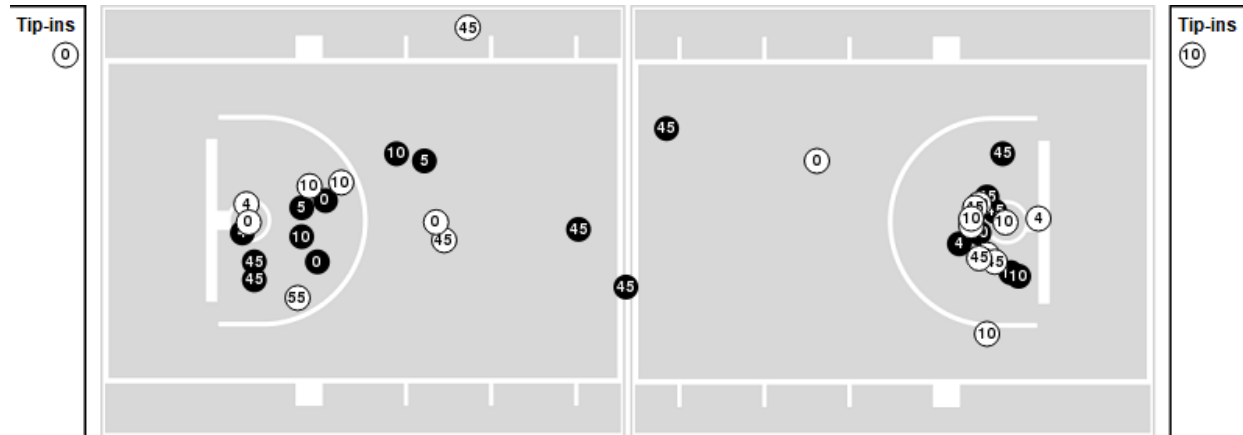

Blow Up Chart

● Made ○ Missed N - Player Number

LSU	M/A	%
Field Goals	25/62	40
2 Points	22/52	42
3 Points	3/10	30
Free Throws	23/31	74

LSU	M/A	%
Points in the Paint	38 (19 / 37)	51
Fast Break Points	14 (9/13)	69
Second Chance Points	8 (7/18)	39
Effective FG%	43