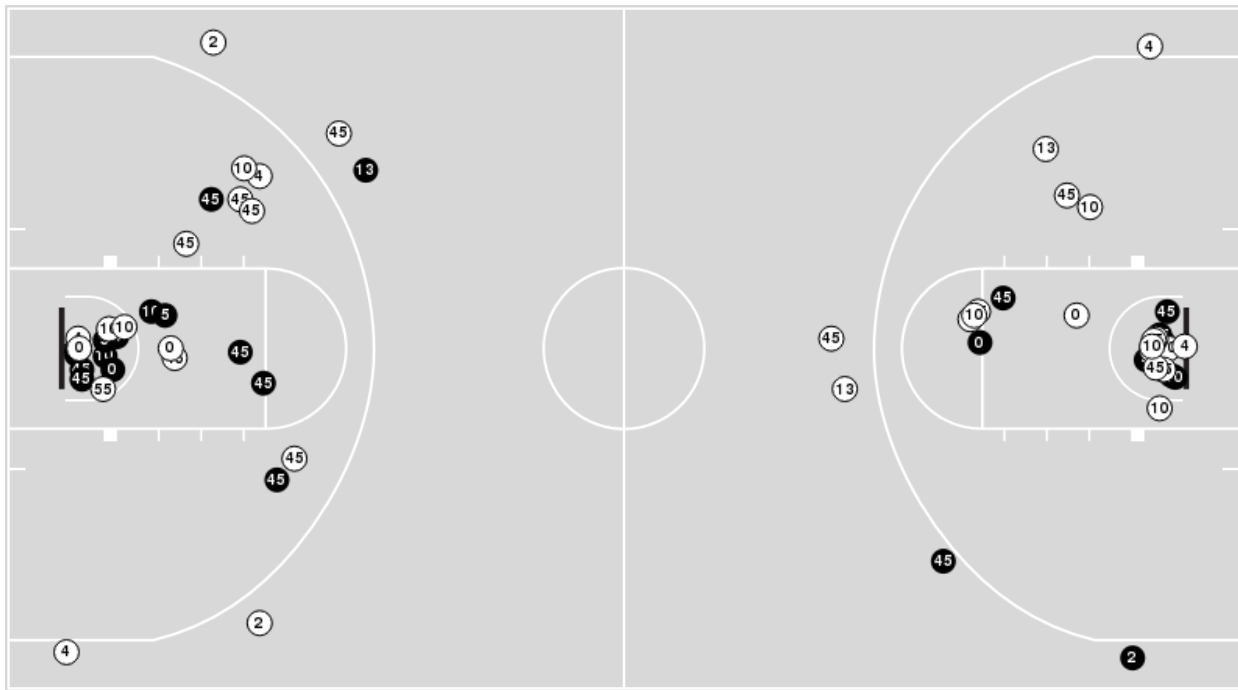

Tennessee at LSU

01/30/23 Maravich Assembly Center, Baton Rouge
2022-23 Women's Basketball

Game Time: 6:00 PM
Game Duration: 2:02
Attendance: 15,157

Officials: Michael McConnell, Talisa Green, Bill Larance

Players => 0, 2, 4, 5, 10, 10, 11, 13, 14, 15, 21, 23, 45, 55FG Types=>AllResults=>All

LSU

All Field Goals