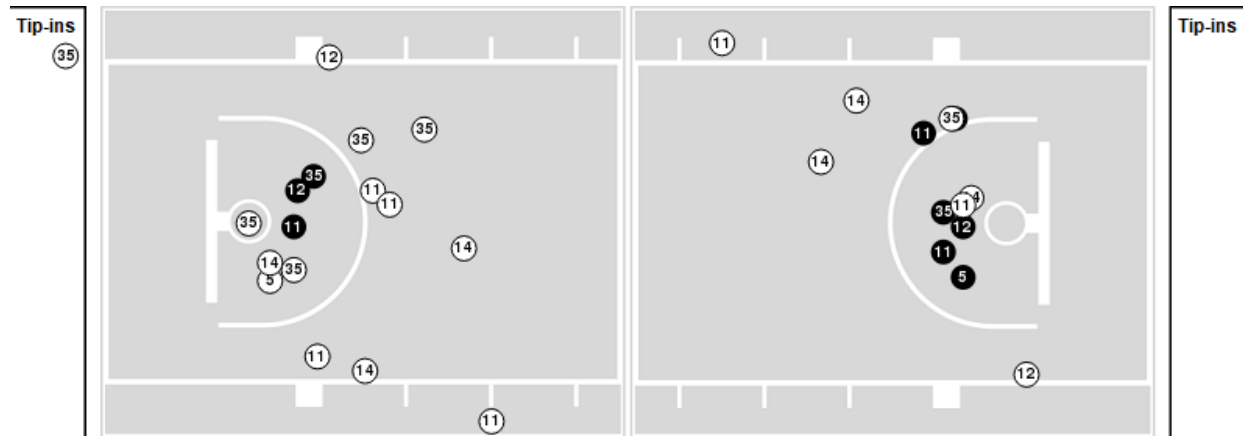

Blow Up Chart

● Made   ○ Missed   N - Player Number

Vanderbilt	M/A	%
Field Goals	22/62	35
2 Points	13/41	32
3 Points	9/21	43
Free Throws	10/14	71

Vanderbilt	M/A	%
Points in the Paint	18 (9 / 25)	36
Fast Break Points	10 (5/5)	100
Second Chance Points	6 (2/9)	22
Effective FG%	43