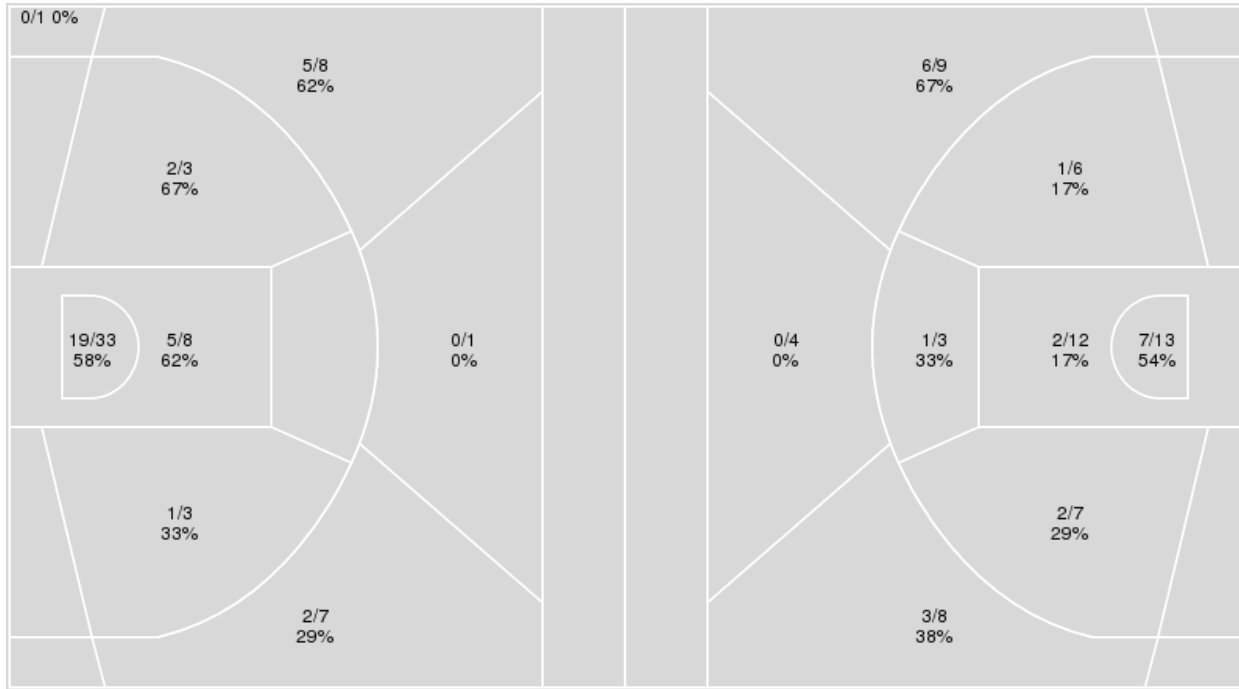

Vanderbilt at LSU

01/01/23 Maravich Assembly Center, Baton Rouge
2022-23 Women's Basketball

Game Time: 2:00 PM
Game Duration: 1:50
Attendance: 7,285

Officials: Eric Brewton, Bill Larence, Fatou Cissoko-Stephens

{ Players => 0, 2, 4, 5, 10, 10, 11, 13, 14, 15, 21, 23, 45, 55; } FG
Types => All; Results => All;

{ Players => 2, 3, 5, 11, 12, 14, 21, 23, 24, 32, 35, 50; } FG Types =>
All; Results => All;

LSU

Vanderbilt

LSU	M/A	%
Field Goals	34/64	53
2 Points	27/47	57
3 Points	7/17	41
Free Throws	13/21	62

Vanderbilt	M/A	%
Field Goals	22/62	35
2 Points	13/41	32
3 Points	9/21	43
Free Throws	10/14	71