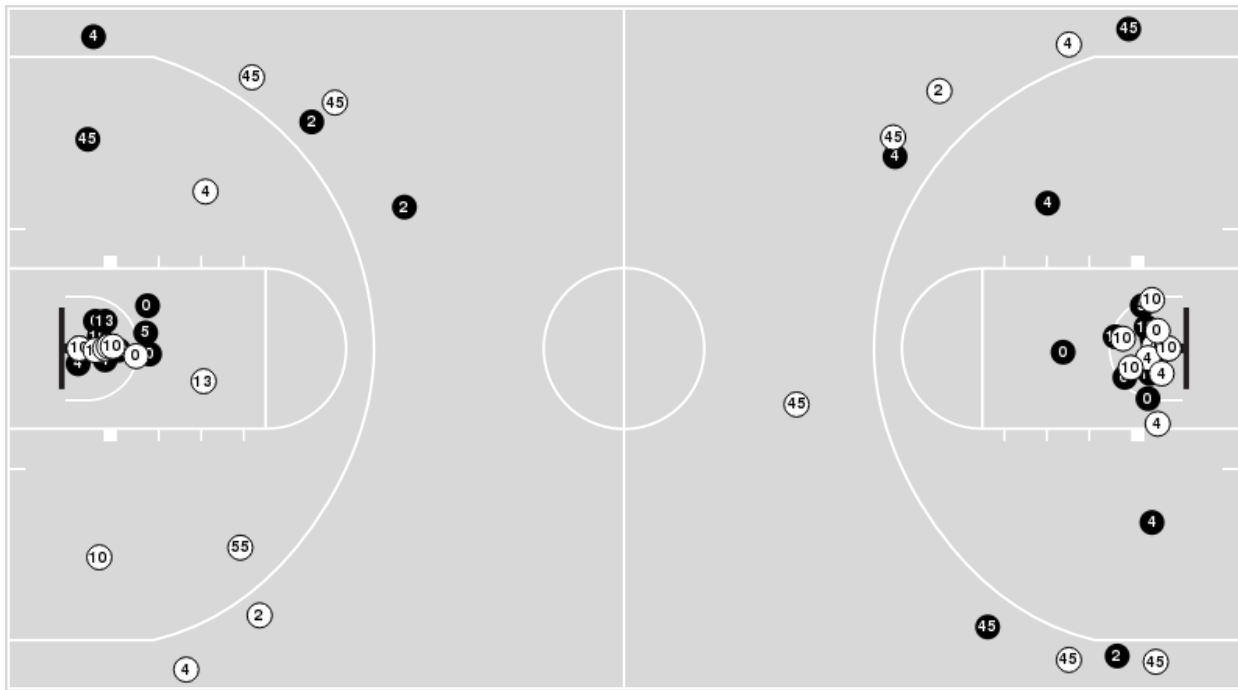

Vanderbilt at LSU

01/01/23 Maravich Assembly Center, Baton Rouge
2022-23 Women's Basketball

Game Time: 2:00 PM
Game Duration: 1:50
Attendance: 7,285

Officials: Eric Brewton, Bill Larence, Fatou Cissoko-Stephens

Players => 0, 2, 4, 5, 10, 10, 11, 13, 14, 15, 21, 23, 45, 55FG Types=>AllResults=>All

LSU

All Field Goals