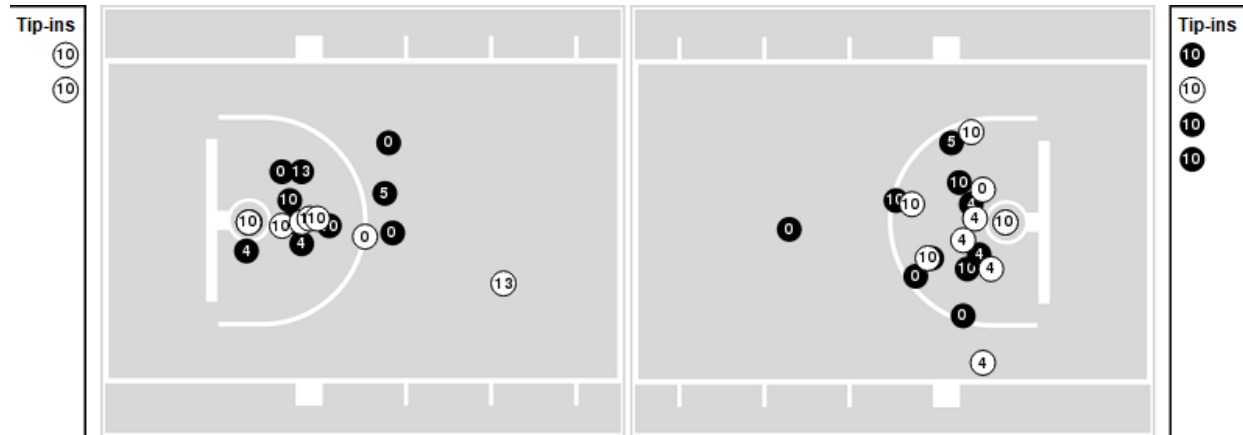

Blow Up Chart

● Made ○ Missed N - Player Number

LSU	M/A	%
Field Goals	34/64	53
2 Points	27/47	57
3 Points	7/17	41
Free Throws	13/21	62

LSU	M/A	%
Points in the Paint	48 (24 / 41)	59
Fast Break Points	11 (8/10)	80
Second Chance Points	17 (9/17)	53
Effective FG%	59