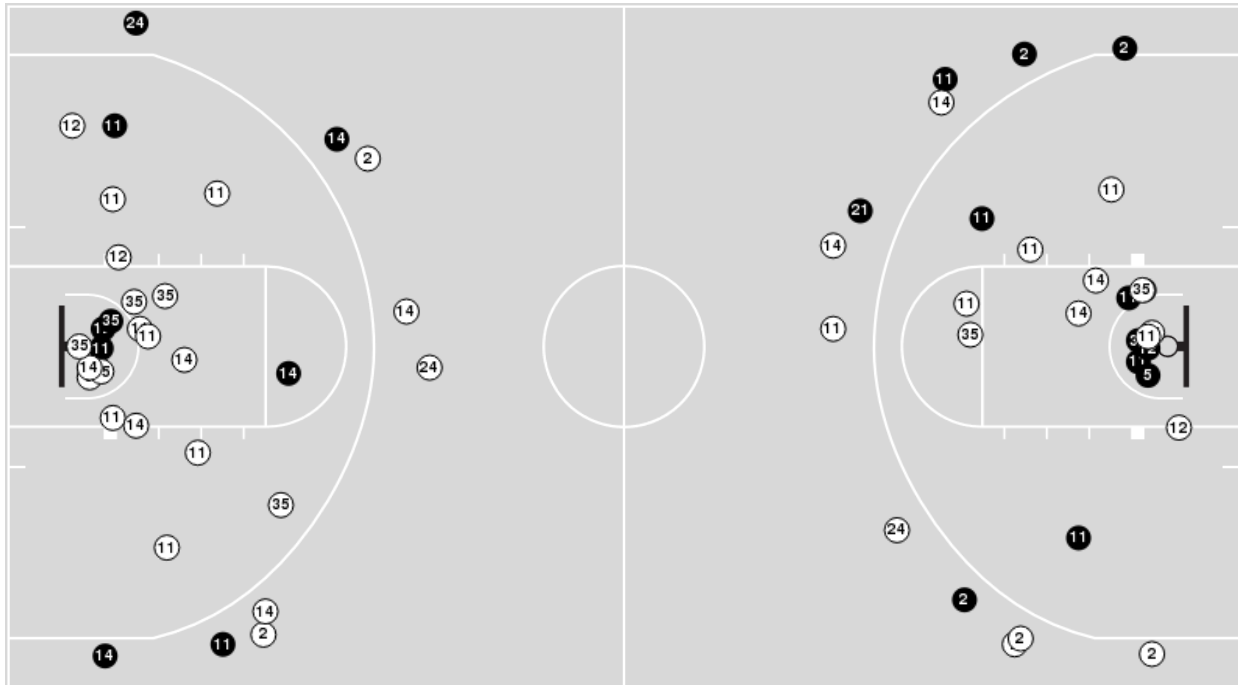

Vanderbilt at LSU

01/01/23 Maravich Assembly Center, Baton Rouge
2022-23 Women's Basketball

Game Time: 2:00 PM
Game Duration: 1:50
Attendance: 7,285

Officials: Eric Brewton, Bill Larence, Fatou Cissoko-Stephens

Players => 2, 3, 5, 11, 12, 14, 21, 23, 24, 32, 35, 50FG Types=>AllResults=>All

Vanderbilt

All Field Goals