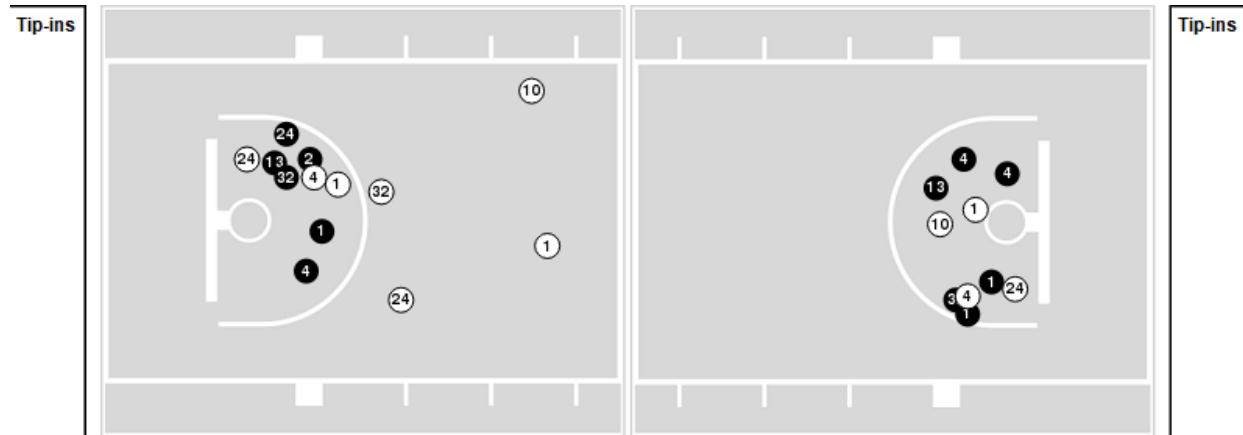

Blow Up Chart

● Made ○ Missed N - Player Number

Missouri	M/A	%
Field Goals	20/54	37
2 Points	14/31	45
3 Points	6/23	26
Free Throws	11/12	92

Missouri	M/A	%
Points in the Paint	24 (12 / 23)	52
Fast Break Points	8 (4/4)	100
Second Chance Points	0 (0/5)	0
Effective FG%	43