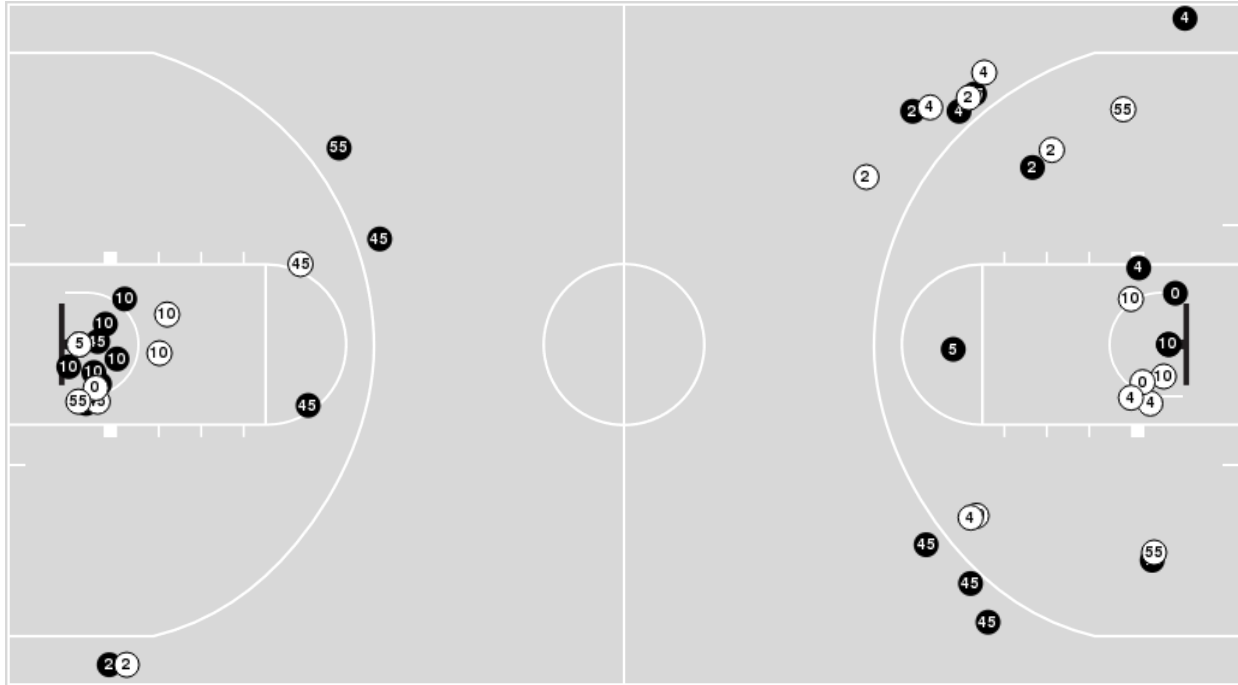

LSU at Missouri

01/12/23 Mizzou Arena, Columbia
2022-23 Women's Basketball

Game Time: 6:00 PM
Game Duration: 1:58
Attendance: 2,791

Officials: Felicia Gritner, Roy Gulbeyan, Kevin Pethtel

Players => AllFG Types=>AllResults=>All
LSU

All Field Goals