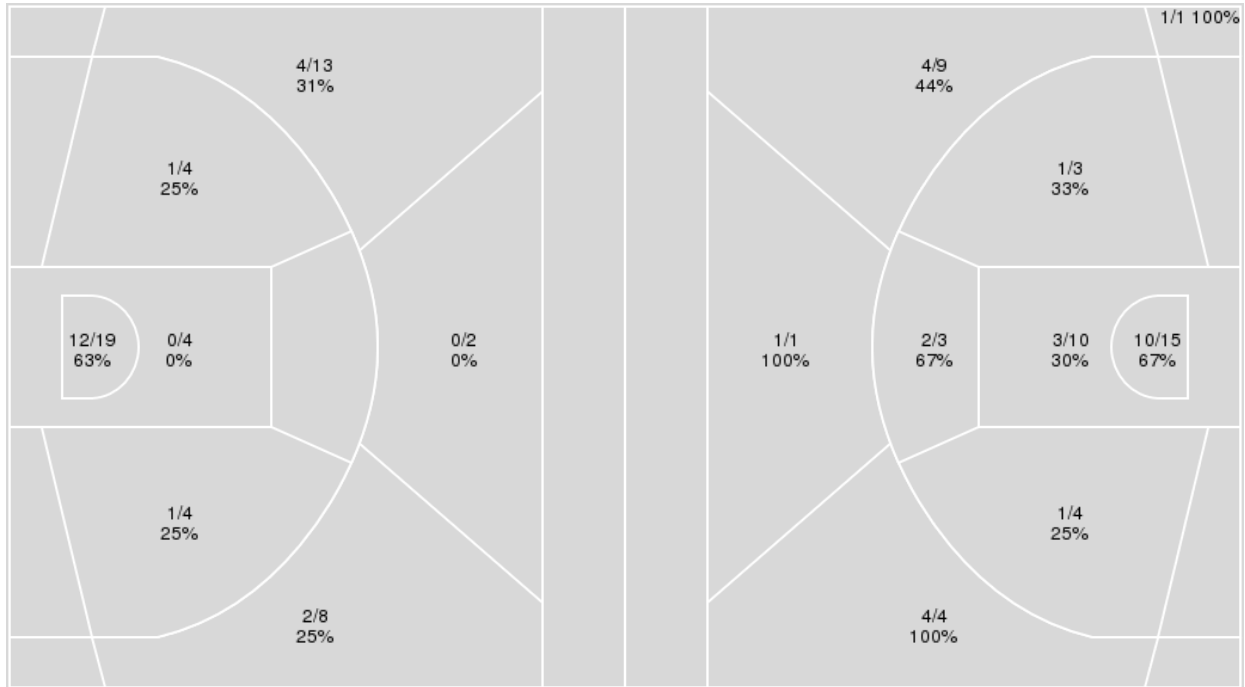

LSU at Missouri

01/12/23 Mizzou Arena, Columbia
2022-23 Women's Basketball

Game Time: 6:00 PM
Game Duration: 1:58
Attendance: 2,791

Officials: Felicia Gritner, Roy Gulbeyan, Kevin Pethtel

{ Players => 1, 2, 4, 10, 13, 20, 21, 24, 32, 34, 40, 43; } FG Types => All; Results => All;

{ Players => All; } FG Types => All; Results => All;

Missouri

LSU

Missouri	M/A	%
Field Goals	20/54	37
2 Points	14/31	45
3 Points	6/23	26
Free Throws	11/12	92

LSU	M/A	%
Field Goals	27/50	54
2 Points	17/35	49
3 Points	10/15	67
Free Throws	13/24	54