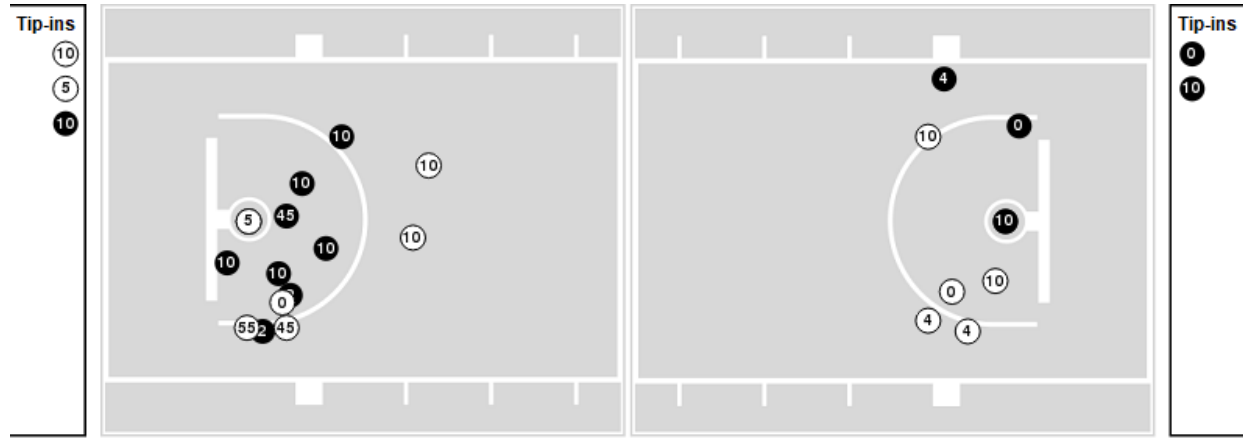

Blow Up Chart

● Made ○ Missed N - Player Number

LSU	M/A	%
Field Goals	27/50	54
2 Points	17/35	49
3 Points	10/15	67
Free Throws	13/24	54

LSU	M/A	%
Points in the Paint	26 (13 / 25)	52
Fast Break Points	2 (1/1)	100
Second Chance Points	7 (4/10)	40
Effective FG%	64