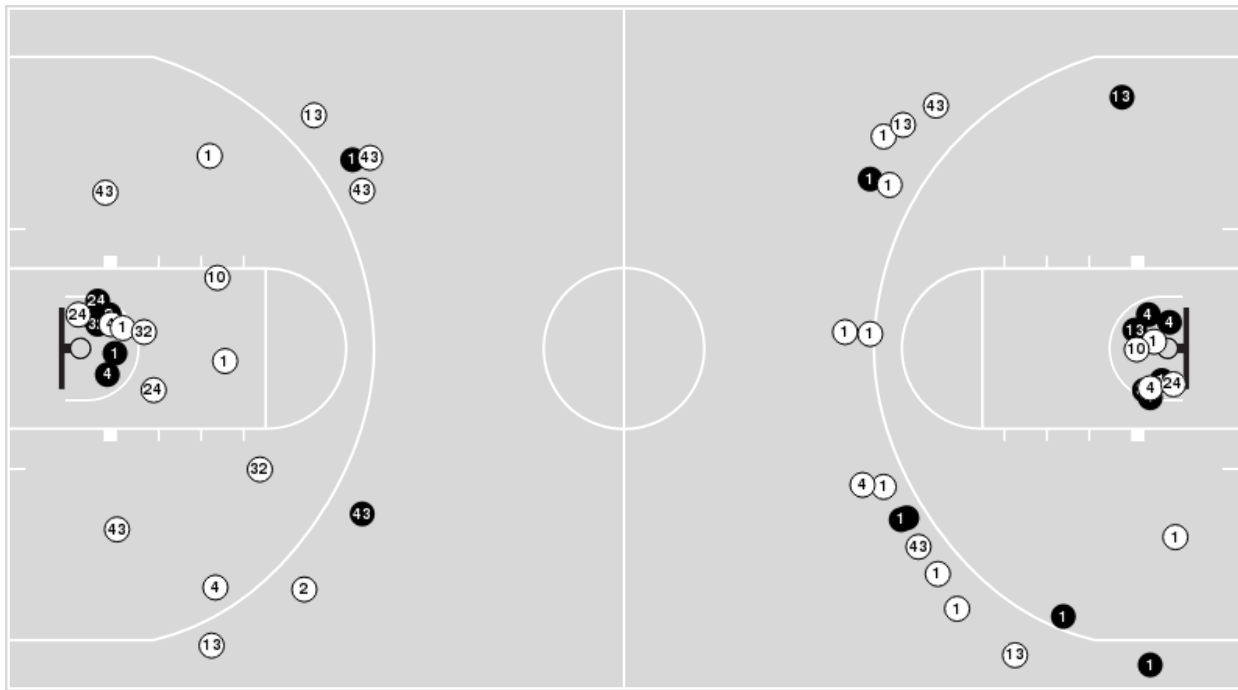

LSU at Missouri

01/12/23 Mizzou Arena, Columbia
2022-23 Women's Basketball

Game Time: 6:00 PM
Game Duration: 1:58
Attendance: 2,791

Officials: Felicia Gritner, Roy Gulbeyan, Kevin Pethtel

Players => 1, 2, 4, 10, 13, 20, 21, 24, 32, 34, 40, 43 FG Types=>All Results=>All

Missouri

All Field Goals