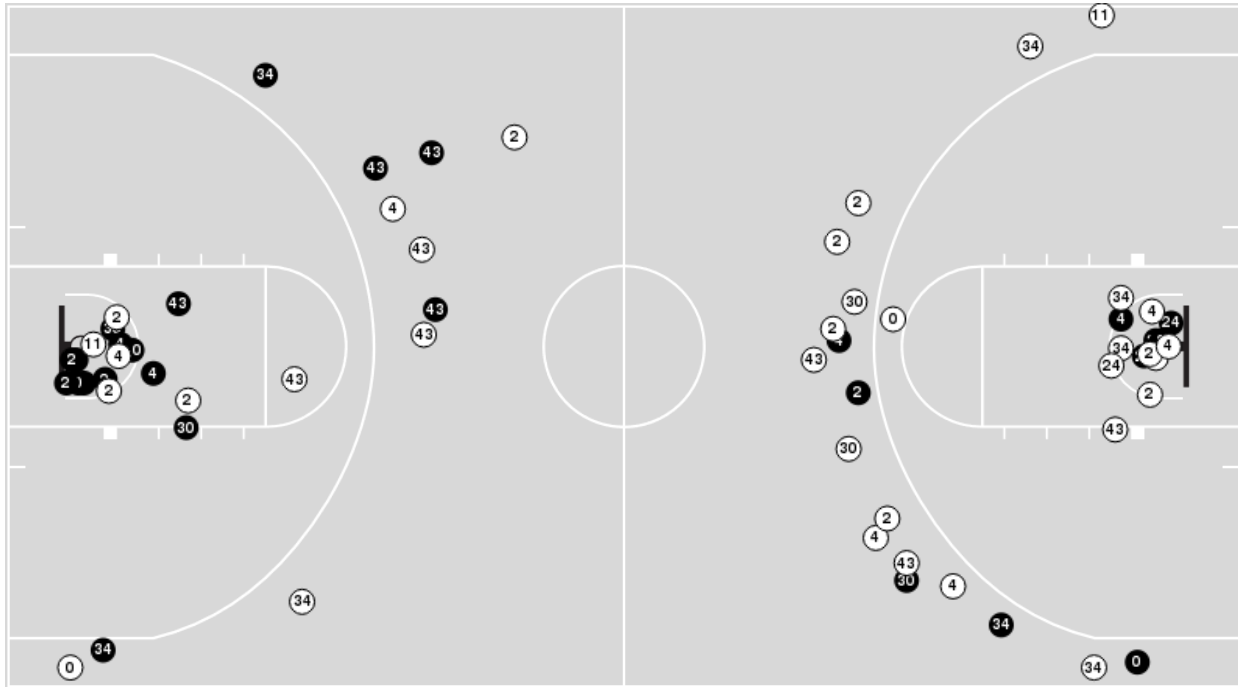

Arkansas at LSU

01/19/23 Maravich Assembly Center, Baton Rouge
2022-23 Women's Basketball

Game Time: 8:00 PM
Game Duration: 2:02
Attendance: 7,298

Officials: Denise Brooks, Angelica Suffren, Tiffany Bird

Players => 0, 2, 4, 11, 13, 15, 20, 21, 22, 24, 30, 34, 43, 55FG Types=>AllResults=>All

Arkansas

All Field Goals