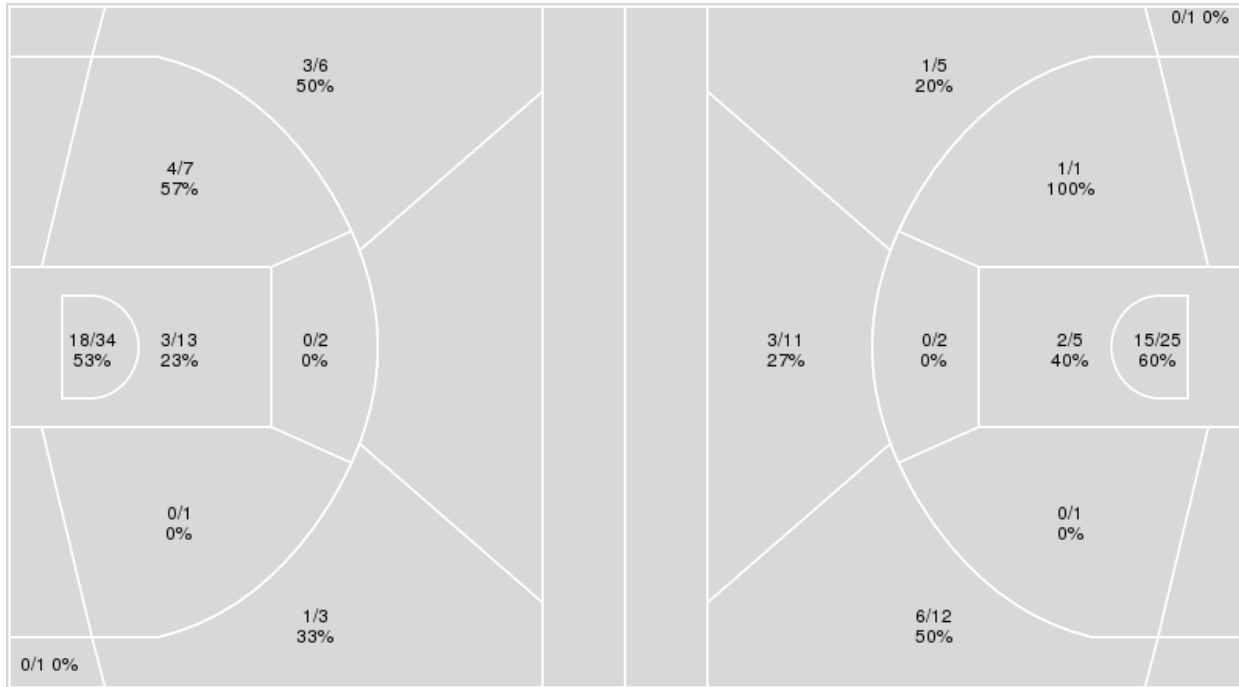

Arkansas at LSU

01/19/23 Maravich Assembly Center, Baton Rouge
2022-23 Women's Basketball

Game Time: 8:00 PM
Game Duration: 2:02
Attendance: 7,298

Officials: Denise Brooks, Angelica Suffren, Tiffany Bird

{ Players => 0, 2, 4, 5, 10, 10, 11, 13, 14, 15, 21, 23, 45, 55; } FG
Types => All; Results => All;

{ Players => 0, 2, 4, 11, 13, 15, 20, 21, 22, 24, 30, 34, 43, 55; } FG
Types => All; Results => All;

LSU

Arkansas

LSU	M/A	%
Field Goals	29/67	43
2 Points	25/57	44
3 Points	4/10	40
Free Throws	17/26	65

Arkansas	M/A	%
Field Goals	28/63	44
2 Points	18/34	53
3 Points	10/29	34
Free Throws	10/11	91