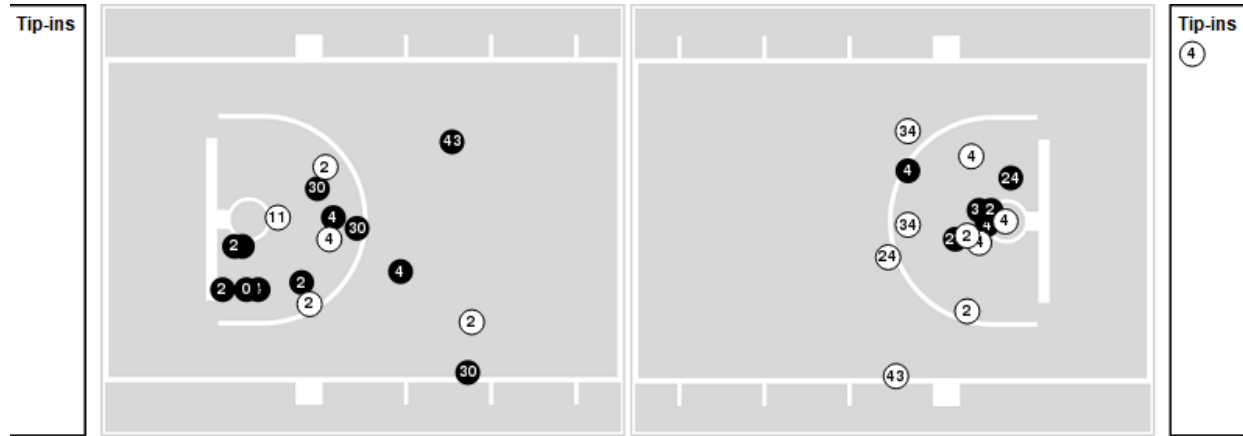

Blow Up Chart

● Made   ○ Missed   N - Player Number

Arkansas	M/A	%
Field Goals	28/63	44
2 Points	18/34	53
3 Points	10/29	34
Free Throws	10/11	91

Arkansas	M/A	%
Points in the Paint	34 (17 / 30)	57
Fast Break Points	20 (8/8)	100
Second Chance Points	10 (5/7)	71
Effective FG%	52