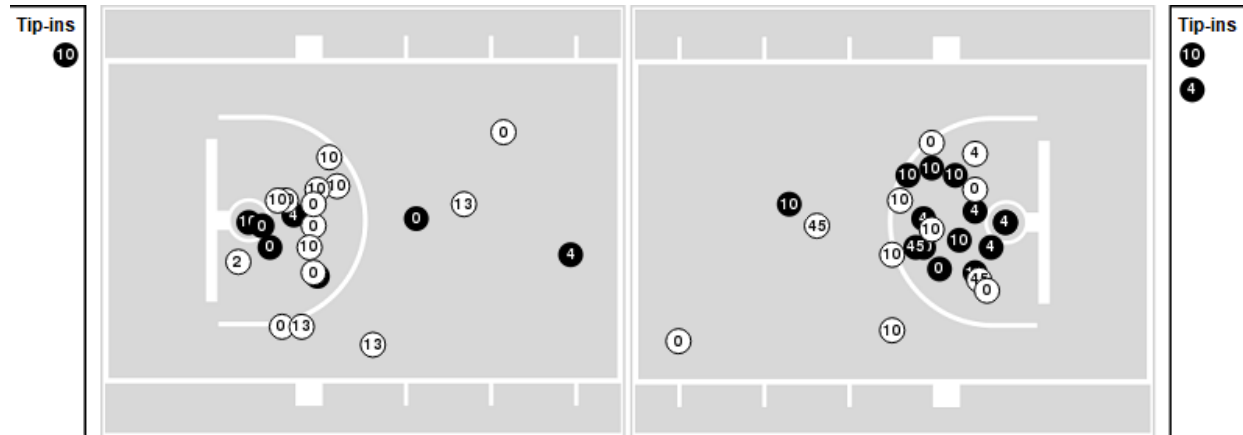

Blow Up Chart

● Made   ○ Missed   N - Player Number

LSU	M/A	%
Field Goals	29/67	43
2 Points	25/57	44
3 Points	4/10	40
Free Throws	17/26	65

LSU	M/A	%
Points in the Paint	42 (21 / 47)	45
Fast Break Points	12 (7/7)	100
Second Chance Points	23 (15/27)	56
Effective FG%	46