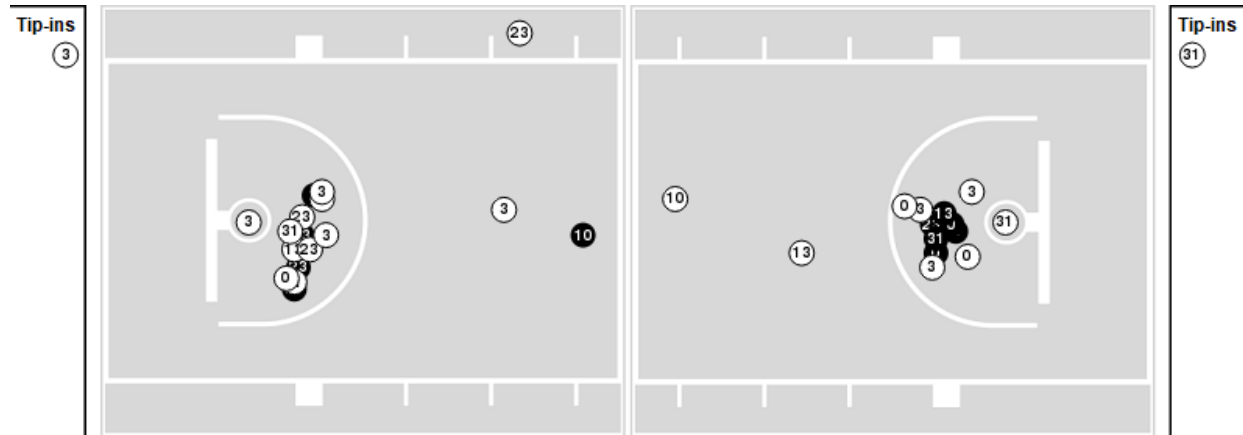

Blow Up Chart

● Made ○ Missed N - Player Number

Alabama	M/A	%
Field Goals	19/65	29
2 Points	14/38	37
3 Points	5/27	19
Free Throws	8/14	57

Alabama	M/A	%
Points in the Paint	22 (11 / 30)	37
Fast Break Points	7 (4/5)	80
Second Chance Points	10 (5/14)	36
Effective FG%	33