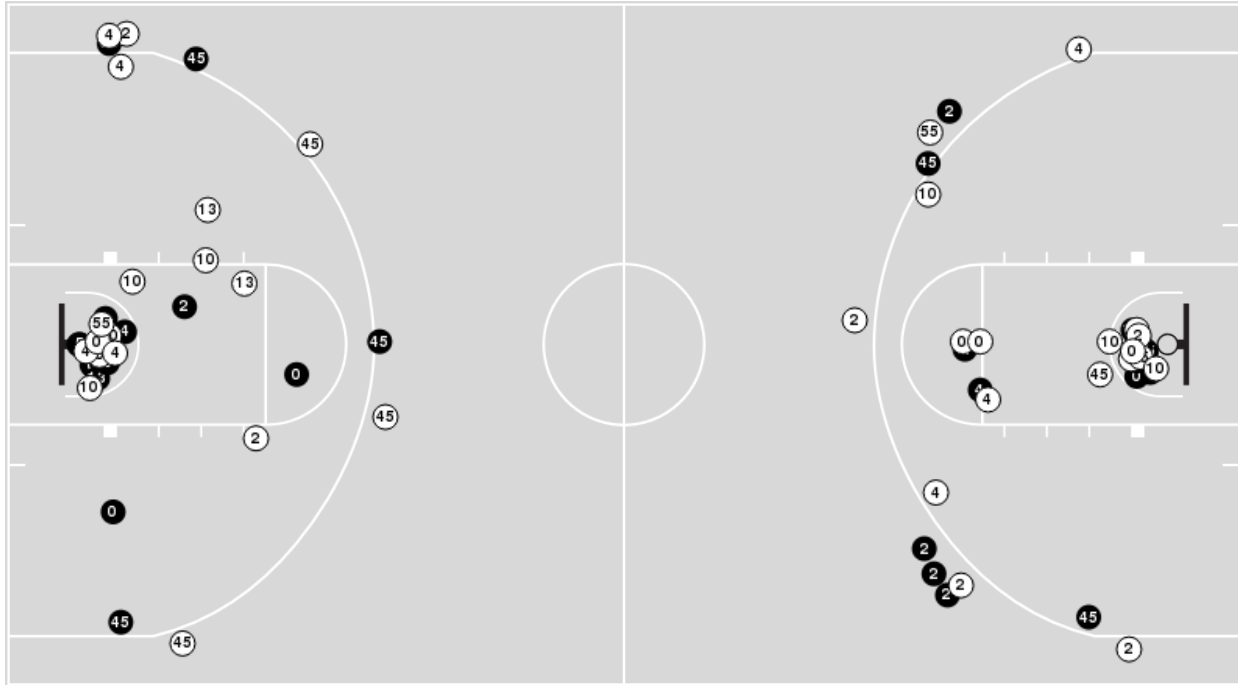

LSU at Alabama

01/23/23 Coleman Coliseum, Tuscaloosa
2022-23 Women's Basketball

Officials: Eric Brewton, Margaret Tieman, Nykeshia Thompson

Players => 0, 2, 4, 5, 10, 10, 11, 13, 14, 15, 21, 23, 45, 55FG Types=>AllResults=>All

LSU

All Field Goals