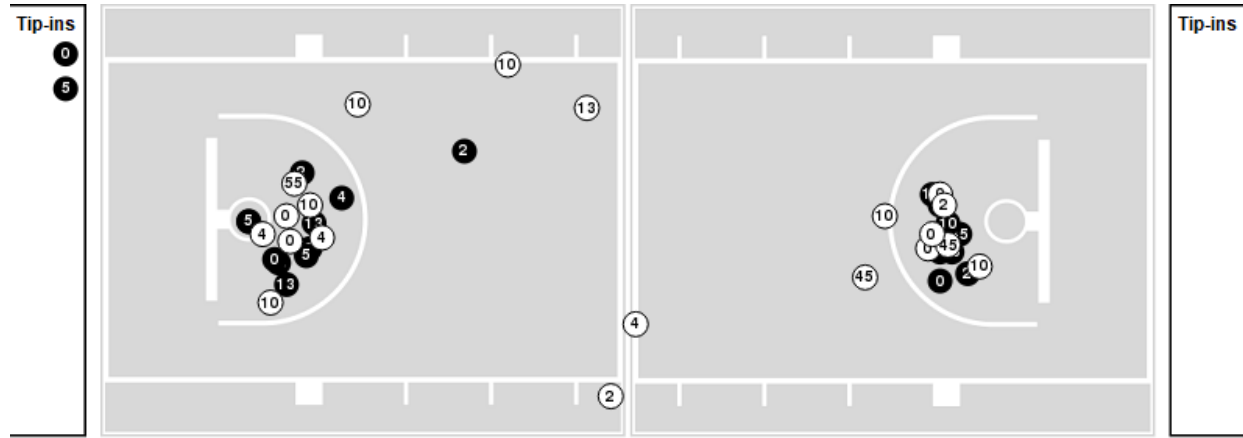

Blow Up Chart

● Made   ○ Missed   N - Player Number

LSU	M/A	%
Field Goals	34/70	49
2 Points	26/52	50
3 Points	8/18	44
Free Throws	13/18	72

LSU	M/A	%
Points in the Paint	42 (21 / 40)	53
Fast Break Points	24 (12/13)	92
Second Chance Points	17 (8/17)	47
Effective FG%	54