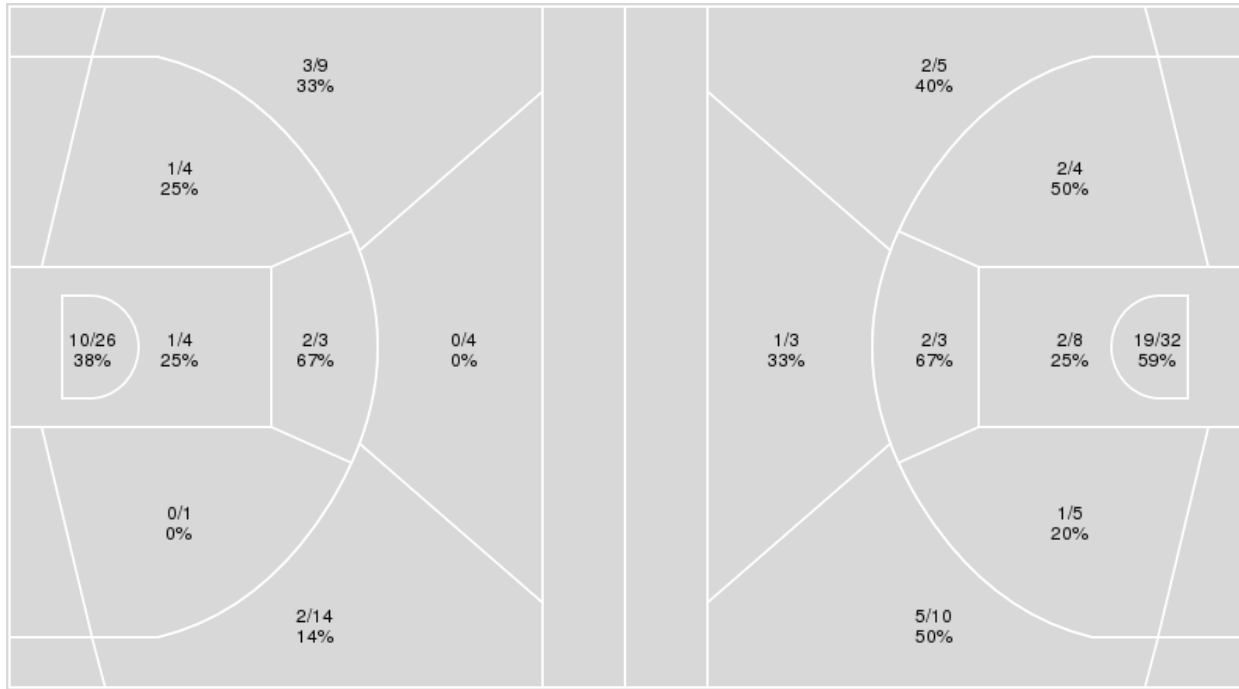

LSU at Alabama

01/23/23 Coleman Coliseum, Tuscaloosa
2022-23 Women's Basketball

Game Time: 6:00 PM
Game Duration: 2:05
Attendance: 2,586

Officials: Eric Brewton, Margaret Tieman, Nykesha Thompson

{ Players => 0, 1, 3, 4, 5, 10, 13, 15, 22, 23, 31, 32, 33; } FG Types => All; Results => All;

{ Players => 0, 2, 4, 5, 10, 10, 11, 13, 14, 15, 21, 23, 45, 55; } FG Types => All; Results => All;

Alabama

LSU

Alabama	M/A	%
Field Goals	19/65	29
2 Points	14/38	37
3 Points	5/27	19
Free Throws	8/14	57

LSU	M/A	%
Field Goals	34/70	49
2 Points	26/52	50
3 Points	8/18	44
Free Throws	13/18	72