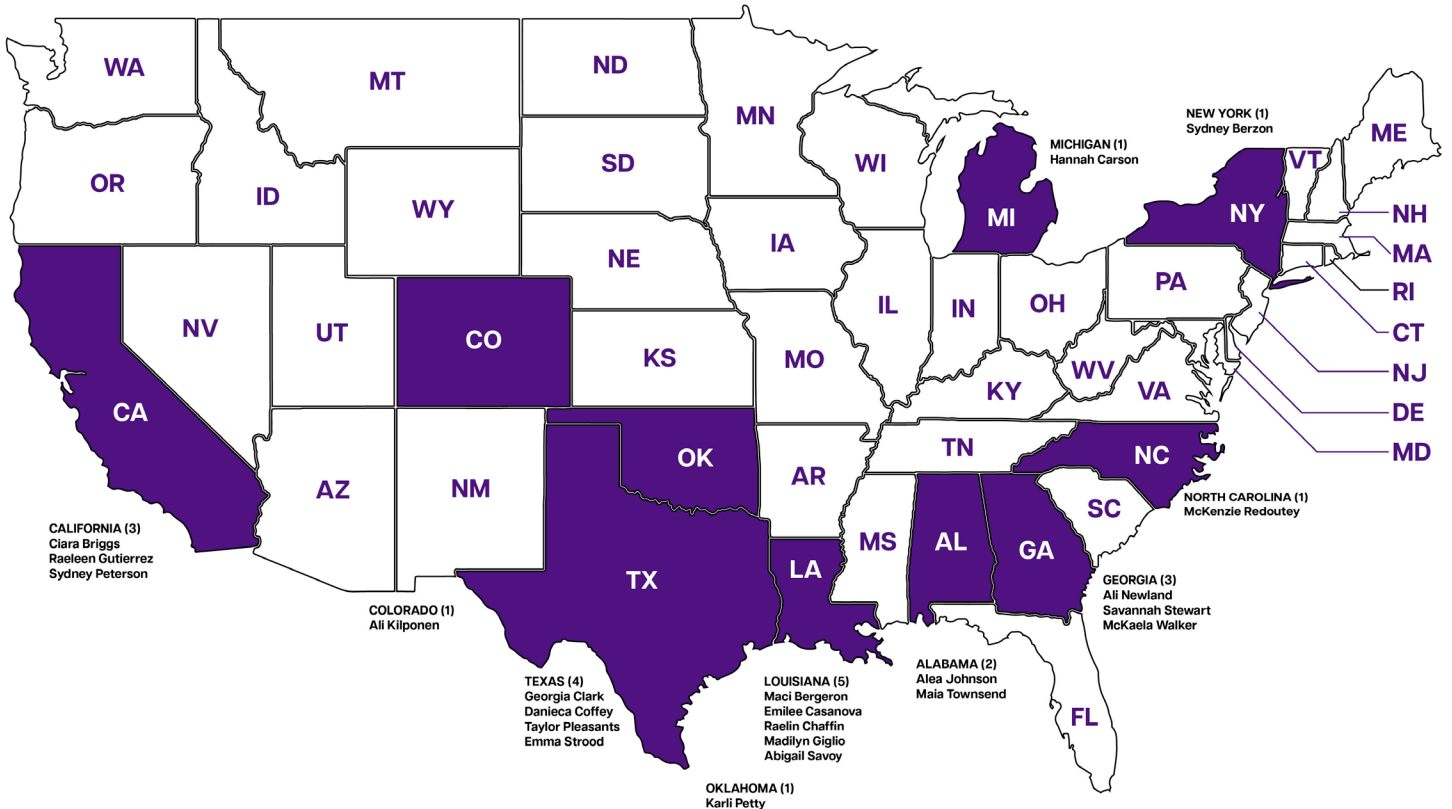

TIGERS BY STATE

PRONUNCIATION GUIDE

Players

- Ali **Kilponen** – Kil-poe-nin
- **Alea** Johnson – A-lee
- McKenzie **Redoutey** – Roo-deh-dee
- Madilyn **Giglio** – Jih-leo
- **Danieca** Coffey – Dan-eh-kuh
- Abigail **Savoy** – SAH-voy
- Raelin **Chaffin** – Chay-fin
- Maci **Bergeron** – BER-zher-on
- Raeleen **Gutierrez** – Goo-tee-eh-rez

Coaching Staff

- Beth **Torina** – tohr-REE-na