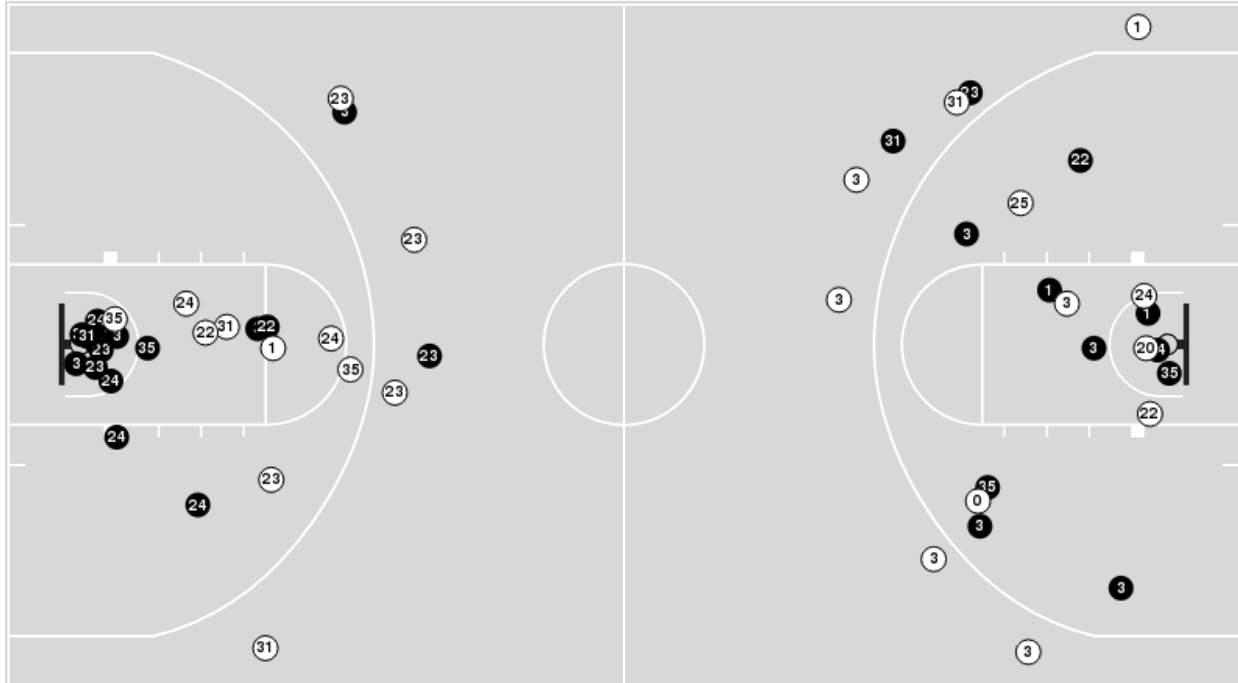

Officials: Margaret Tieman, Brian Garland, Timothy Greene

Players => 0, 1, 2, 3, 10, 13, 20, 21, 22, 23, 24, 25, 30, 31, 35 FG Types=>All Results=>All

Georgia

All Field Goals