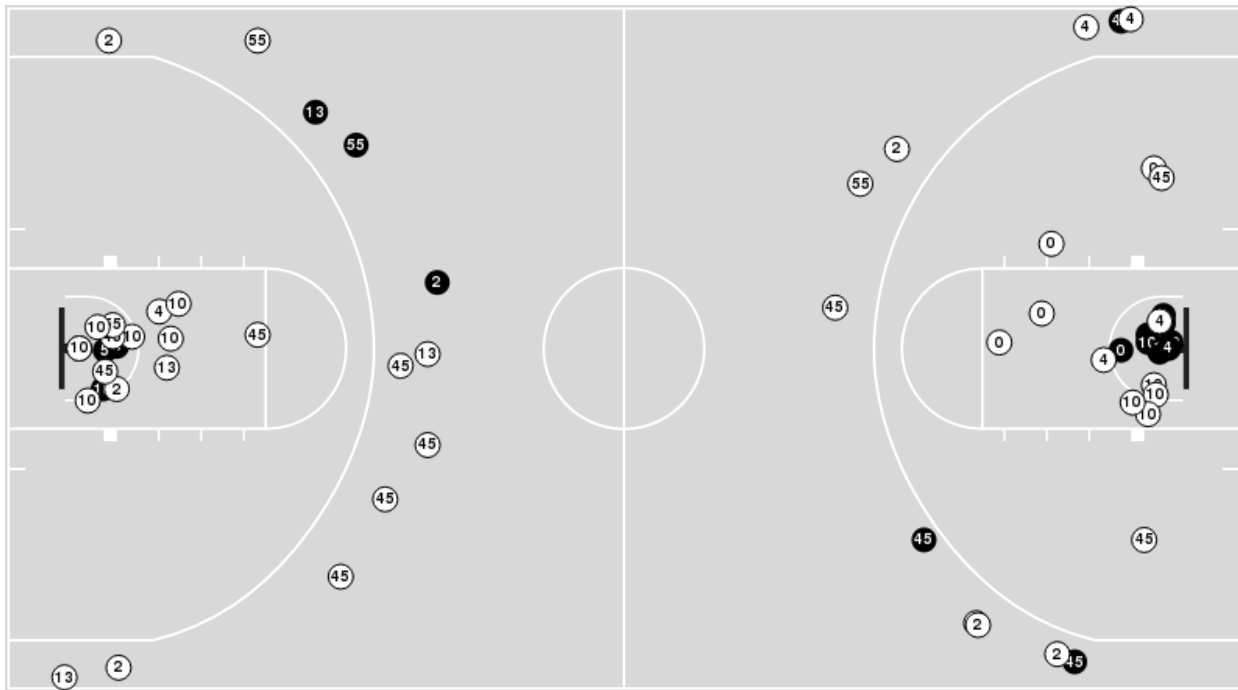

Georgia at LSU

02/02/23 Maravich Assembly Center, Baton Rouge
2022-23 Women's Basketball

Game Time: 7:00 PM
Game Duration: 2:32
Attendance: 8,716

Officials: Margaret Tieman, Brian Garland, Timothy Greene

Players => 0, 2, 4, 5, 10, 10, 11, 13, 14, 15, 21, 23, 45, 55FG Types=>AllResults=>All

LSU

All Field Goals