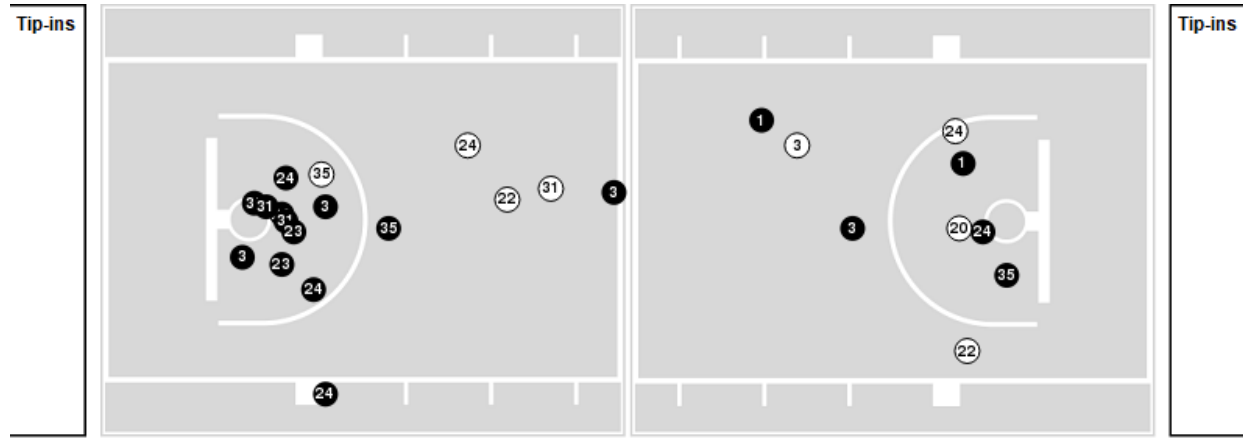

Blow Up Chart

● Made   ○ Missed   N - Player Number

Georgia	M/A	%
Field Goals	29/53	55
2 Points	25/39	64
3 Points	4/14	29
Free Throws	15/24	62

Georgia	M/A	%
Points in the Paint	36 (18 / 26)	69
Fast Break Points	17 (11/16)	69
Second Chance Points	6 (3/6)	50
Effective FG%	58