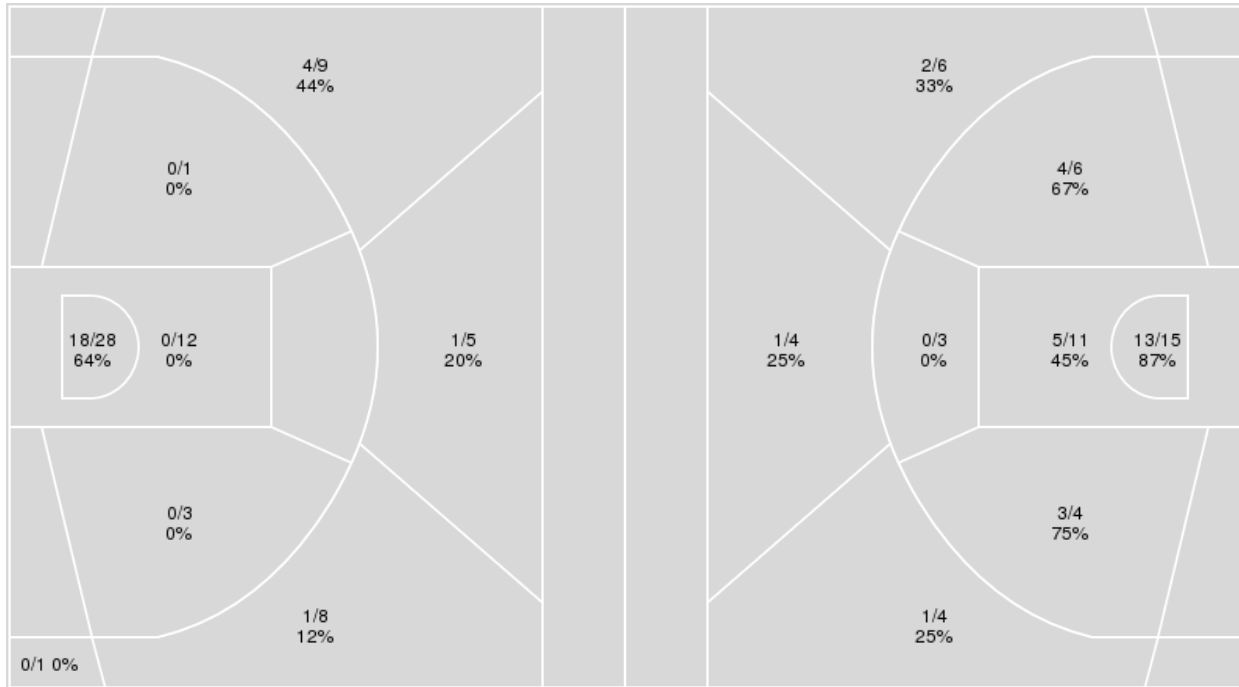

Georgia at LSU

02/02/23 Maravich Assembly Center, Baton Rouge
2022-23 Women's Basketball

Game Time: 7:00 PM
Game Duration: 2:32
Attendance: 8,716

Officials: Margaret Tieman, Brian Garland, Timothy Greene

{ Players => 0, 2, 4, 5, 10, 10, 11, 13, 14, 15, 21, 23, 45, 55; } FG
Types => All; Results => All;

{ Players => 0, 1, 2, 3, 10, 13, 20, 21, 22, 23, 24, 25, 30, 31, 35; } FG
Types => All; Results => All;

LSU

Georgia

LSU	M/A	%
Field Goals	24/67	36
2 Points	18/44	41
3 Points	6/23	26
Free Throws	28/45	62

Georgia	M/A	%
Field Goals	29/53	55
2 Points	25/39	64
3 Points	4/14	29
Free Throws	15/24	62