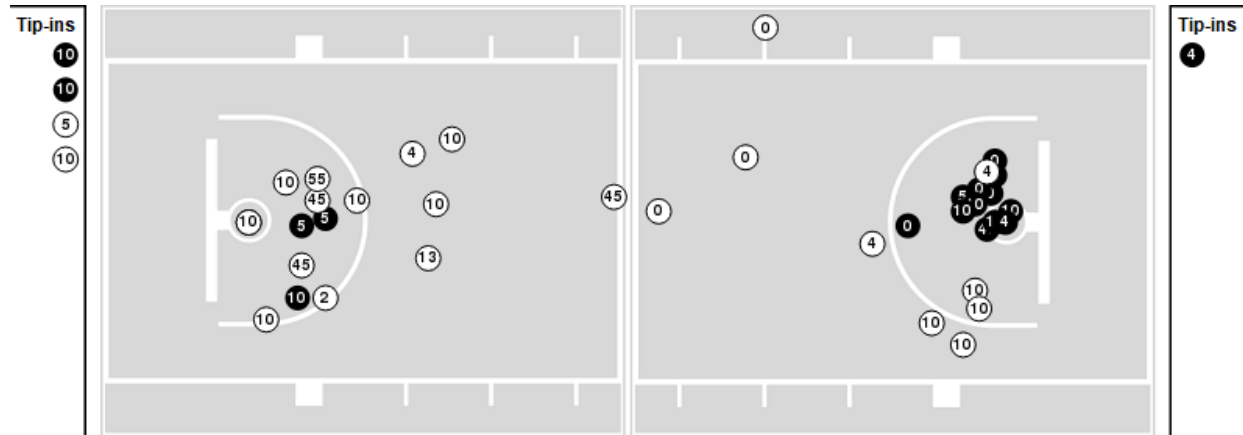

Blow Up Chart

● Made   ○ Missed   N - Player Number

LSU	M/A	%
Field Goals	24/67	36
2 Points	18/44	41
3 Points	6/23	26
Free Throws	28/45	62

LSU	M/A	%
Points in the Paint	36 (18 / 40)	45
Fast Break Points	11 (8/9)	89
Second Chance Points	20 (15/30)	50
Effective FG%	40