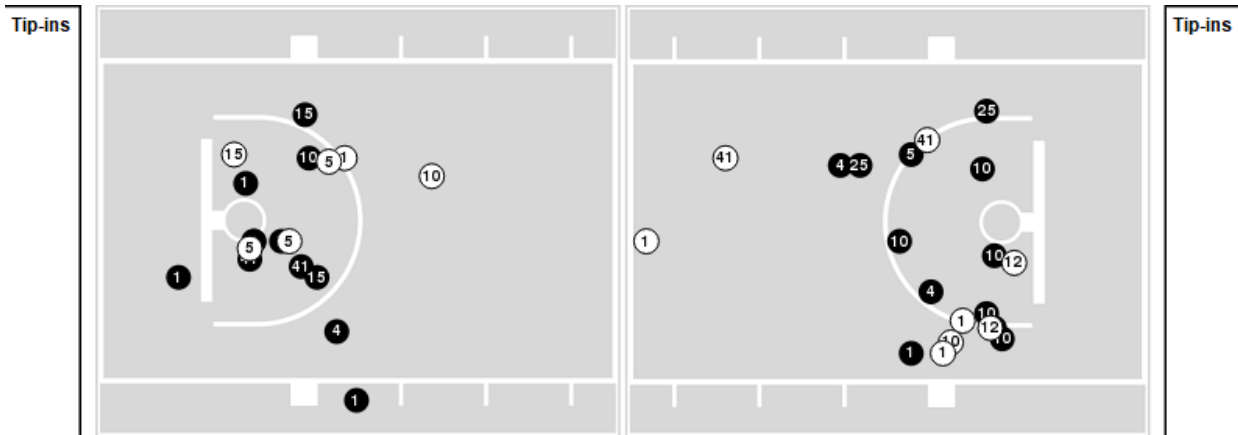

Blow Up Chart

● Made   ○ Missed   N - Player Number

South Carolina	M/A	%
Field Goals	35/61	57
2 Points	33/55	60
3 Points	2/6	33
Free Throws	16/28	57

South Carolina	M/A	%
Points in the Paint	46 (23 / 37)	62
Fast Break Points	14 (9/10)	90
Second Chance Points	13 (8/15)	53
Effective FG%	59