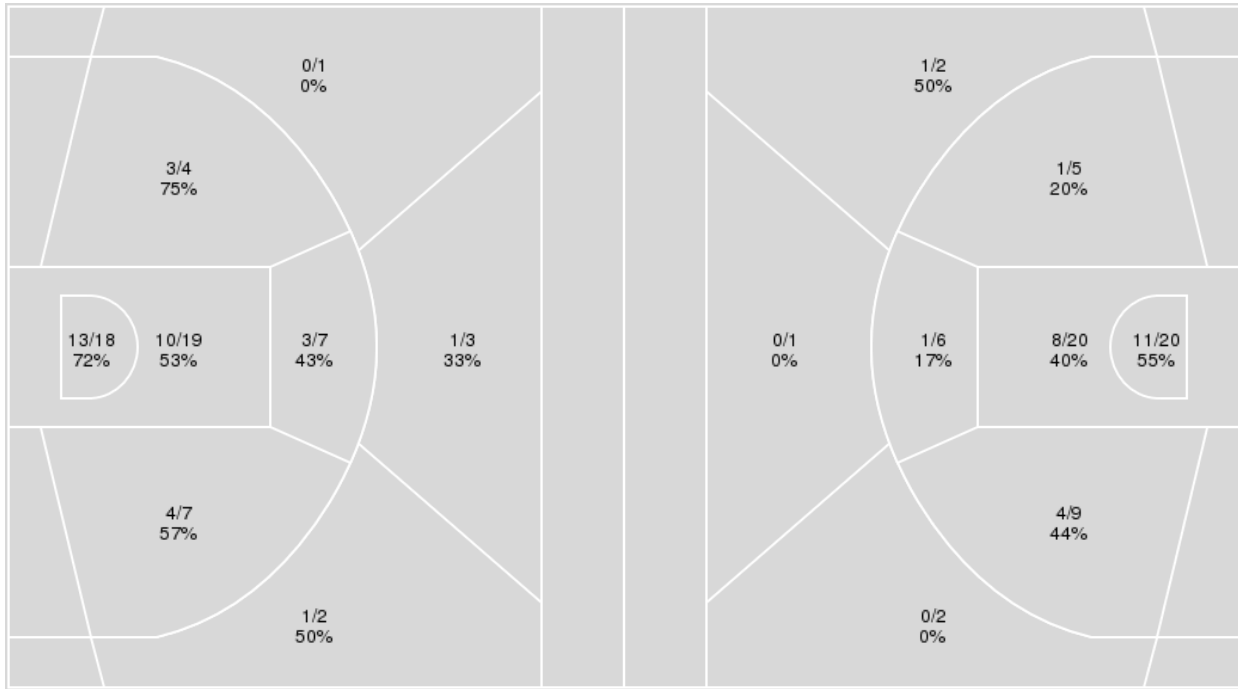

LSU at South Carolina

02/12/23 Colonial Life Arena, Columbia
2022-23 Women's Basketball

Officials: Pualiani Spurlock-Welsh, Margaret Tieman, Michael McConnell

{ Players => All; } FG Types => All; Results => All;

{ Players => 0, 2, 4, 5, 10, 10, 11, 13, 14, 15, 21, 23, 45, 55; } FG
Types => All; Results => All;

South Carolina

LSU

South Carolina	M/A	%
Field Goals	35/61	57
2 Points	33/55	60
3 Points	2/6	33
Free Throws	16/28	57

LSU	M/A	%
Field Goals	26/65	40
2 Points	25/60	42
3 Points	1/5	20
Free Throws	11/15	73