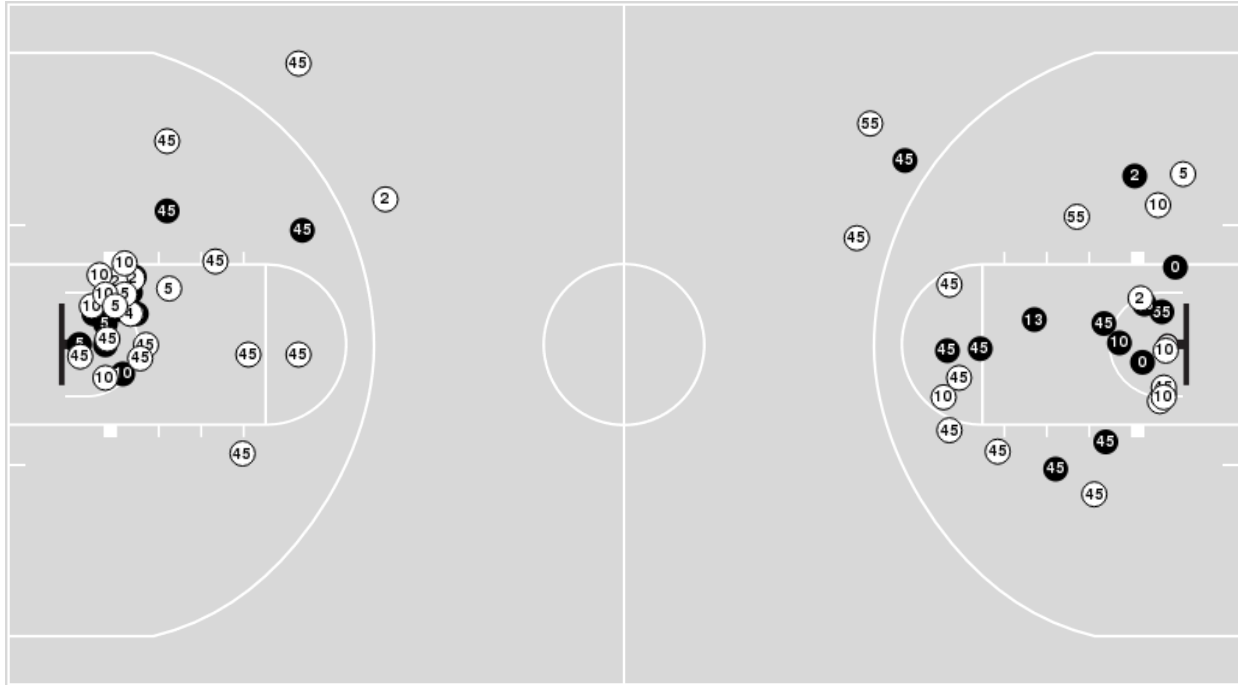

Players => 0, 2, 4, 5, 10, 10, 11, 13, 14, 15, 21, 23, 45, 55FG Types=>AllResults=>All

LSU

All Field Goals