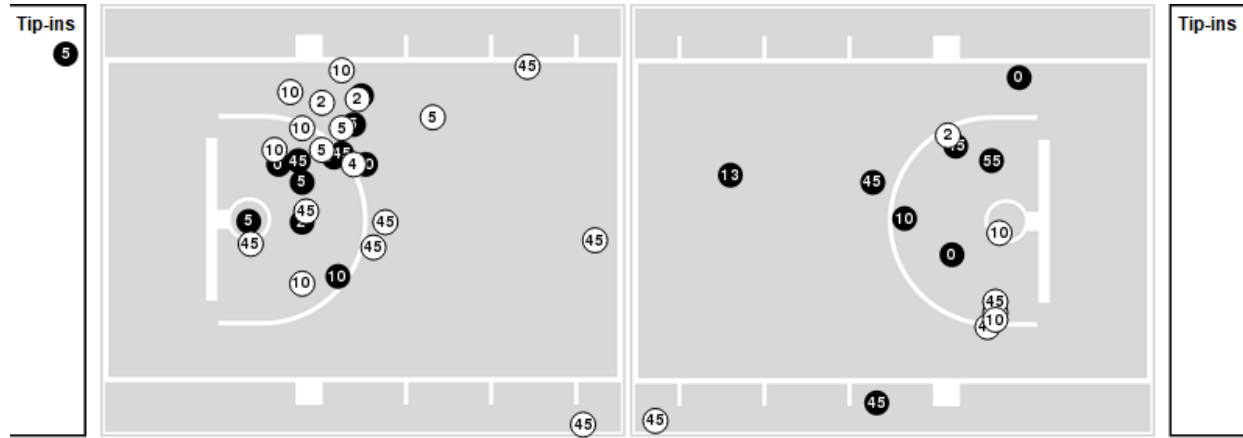

Blow Up Chart

● Made   ○ Missed   N - Player Number

LSU	M/A	%
Field Goals	26/65	40
2 Points	25/60	42
3 Points	1/5	20
Free Throws	11/15	73

LSU	M/A	%
Points in the Paint	38 (19 / 40)	48
Fast Break Points	6 (3/3)	100
Second Chance Points	12 (7/11)	64
Effective FG%	41