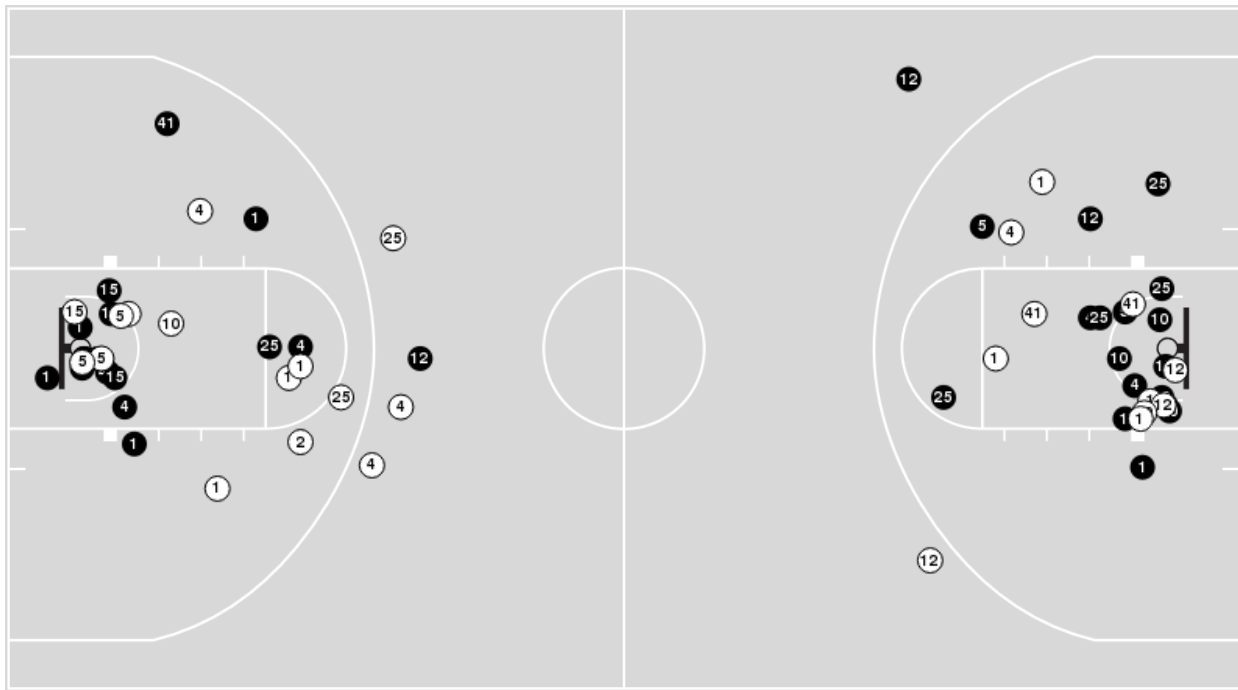

Players => AllFG Types=>AllResults=>All

South Carolina

All Field Goals