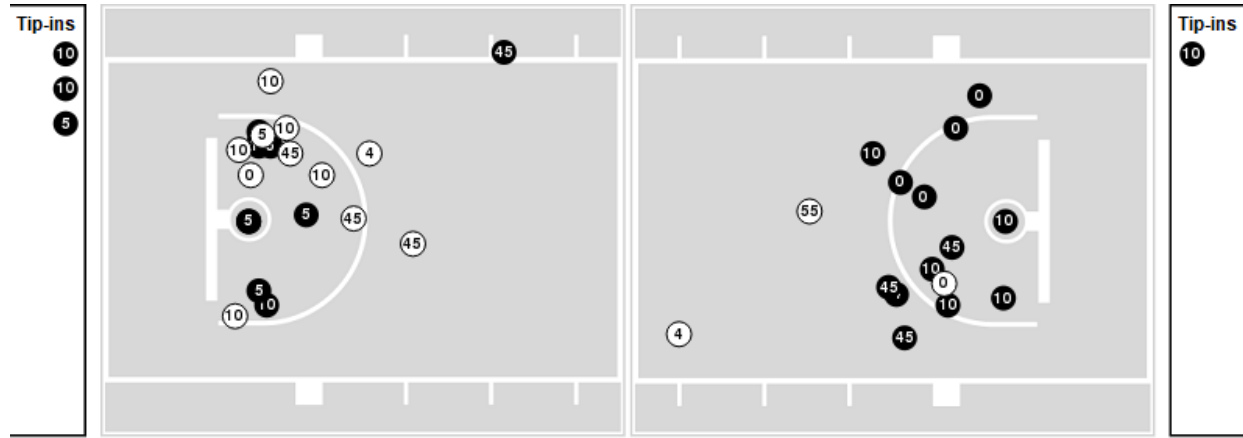

Blow Up Chart

● Made ○ Missed N - Player Number

LSU	M/A	%
Field Goals	33/64	52
2 Points	26/42	62
3 Points	7/22	32
Free Throws	9/13	69

LSU	M/A	%
Points in the Paint	46 (23 / 37)	62
Fast Break Points	11 (6/6)	100
Second Chance Points	23 (11/14)	79
Effective FG%	57