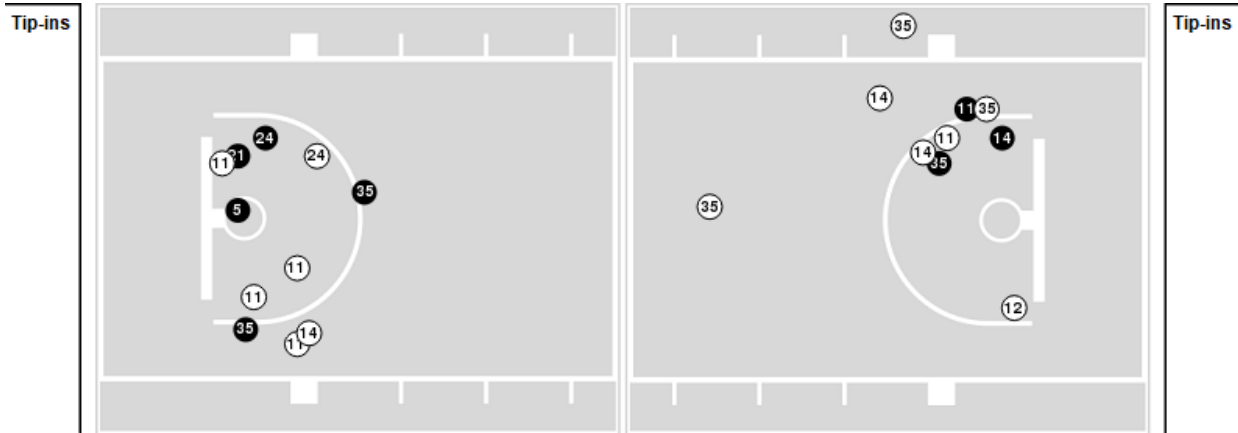

Blow Up Chart

● Made ○ Missed N - Player Number

Vanderbilt	M/A	%
Field Goals	22/58	38
2 Points	10/26	38
3 Points	12/32	38
Free Throws	7/11	64

Vanderbilt	M/A	%
Points in the Paint	16 (8 / 20)	40
Fast Break Points	7 (4/5)	80
Second Chance Points	6 (2/7)	29
Effective FG%	48