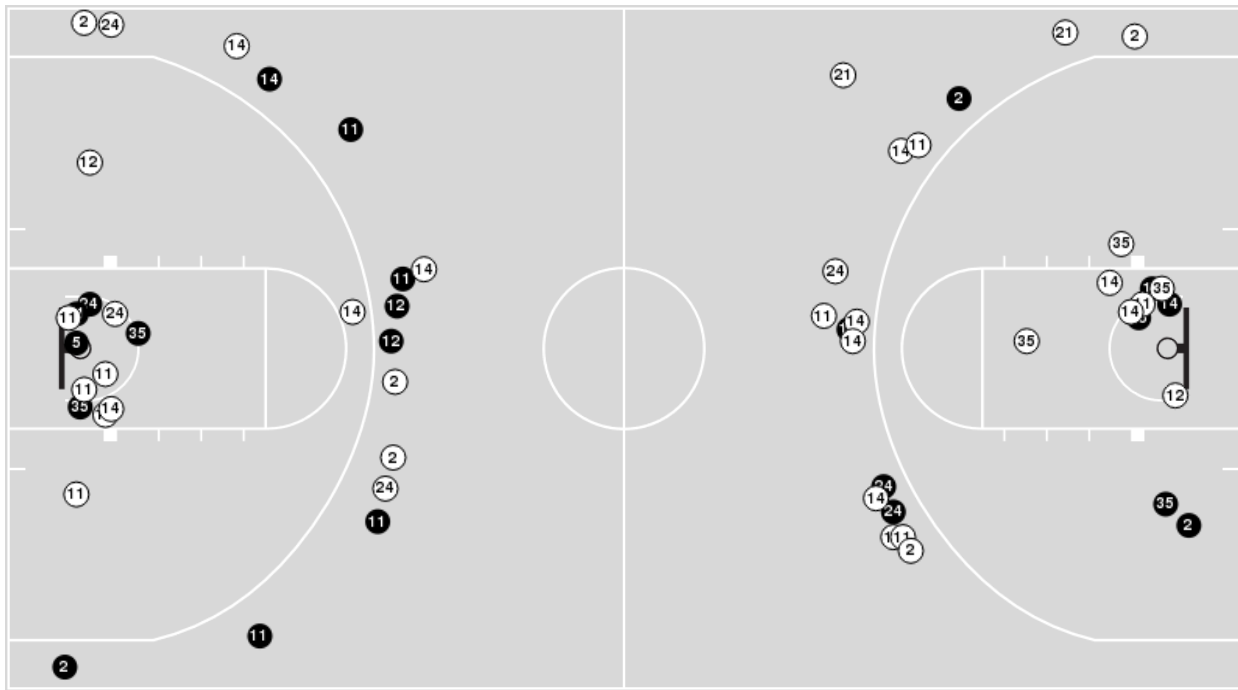

LSU at Vanderbilt

02/23/23 Memorial Gymnasium, Nashville
2022-23 Women's Basketball

Officials: Cameron Inouye, Carla Fountain, Ashlee Goode

Players => 2, 3, 5, 11, 12, 14, 21, 23, 24, 32, 35, 50FG Types=>AllResults=>All

Vanderbilt

All Field Goals