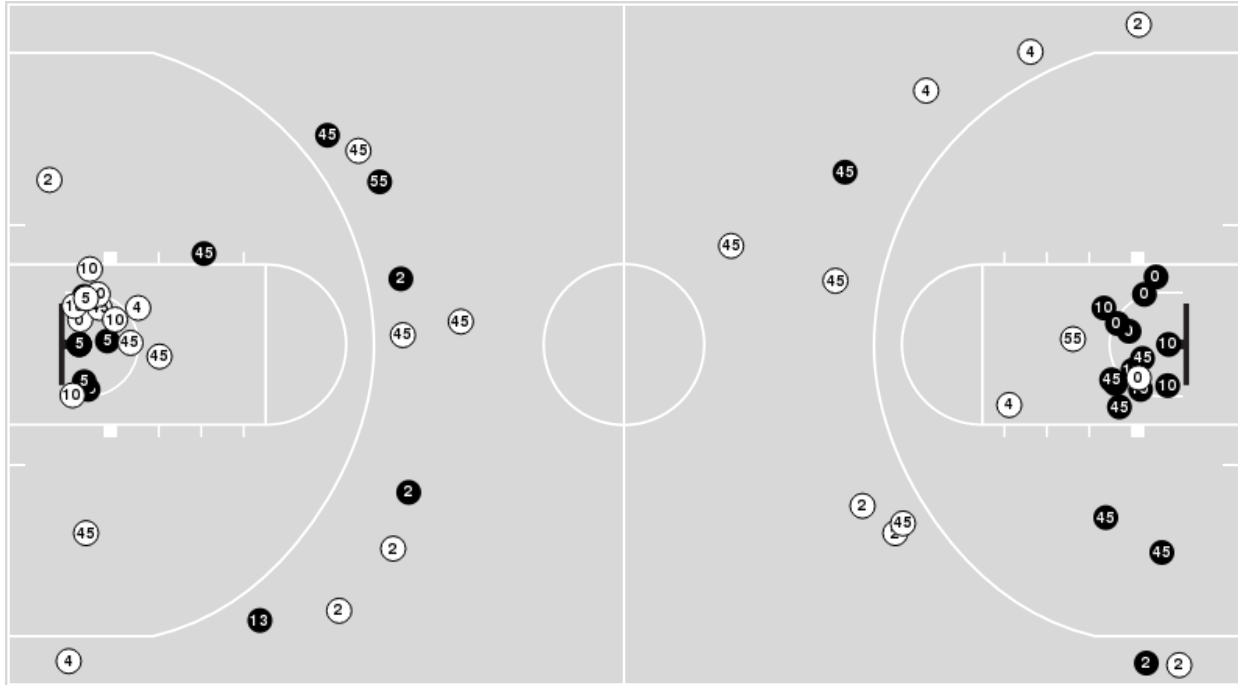

Officials: Cameron Inouye, Carla Fountain, Ashlee Goode

Players => 0, 2, 4, 5, 10, 10, 11, 13, 14, 15, 21, 23, 45, 55FG Types=>AllResults=>All

LSU

All Field Goals