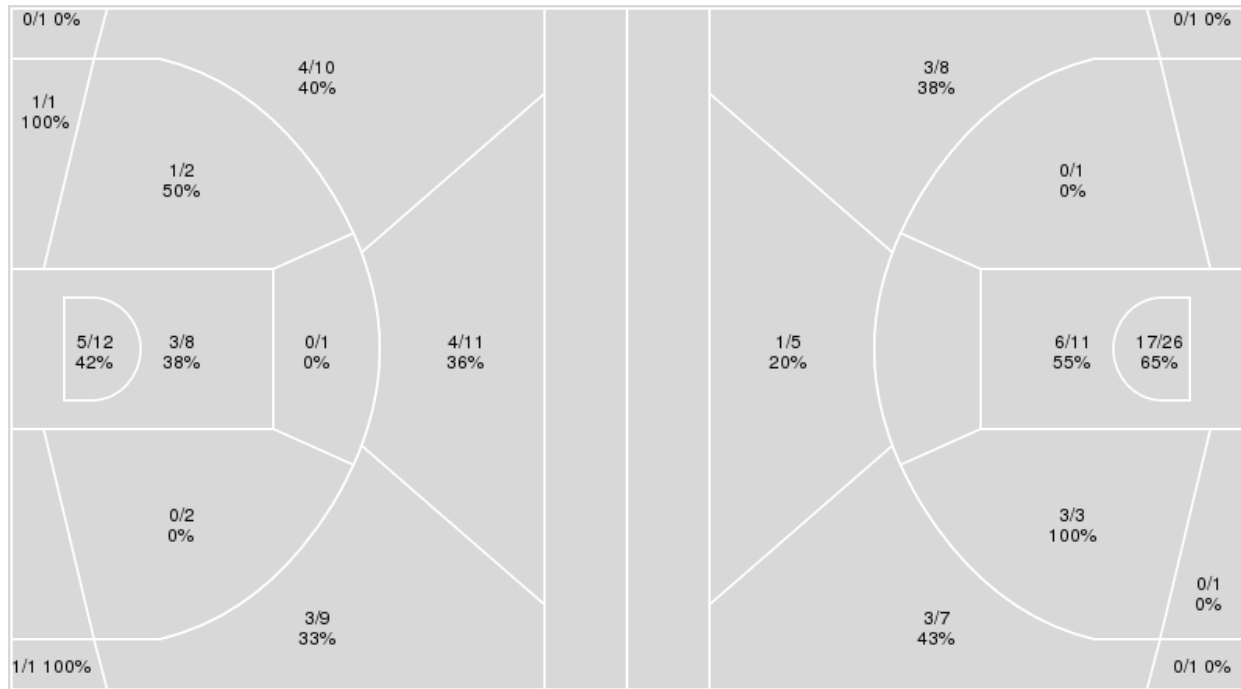

Officials: Cameron Inouye, Carla Fountain, Ashlee Goode

{ Players => 2, 3, 5, 11, 12, 14, 21, 23, 24, 32, 35, 50; } FG Types => All; Results => All;

{ Players => 0, 2, 4, 5, 10, 10, 11, 13, 14, 15, 21, 23, 45, 55; } FG Types => All; Results => All;

Vanderbilt

LSU

Vanderbilt	M/A	%
Field Goals	22/58	38
2 Points	10/26	38
3 Points	12/32	38
Free Throws	7/11	64

LSU	M/A	%
Field Goals	33/64	52
2 Points	26/42	62
3 Points	7/22	32
Free Throws	9/13	69