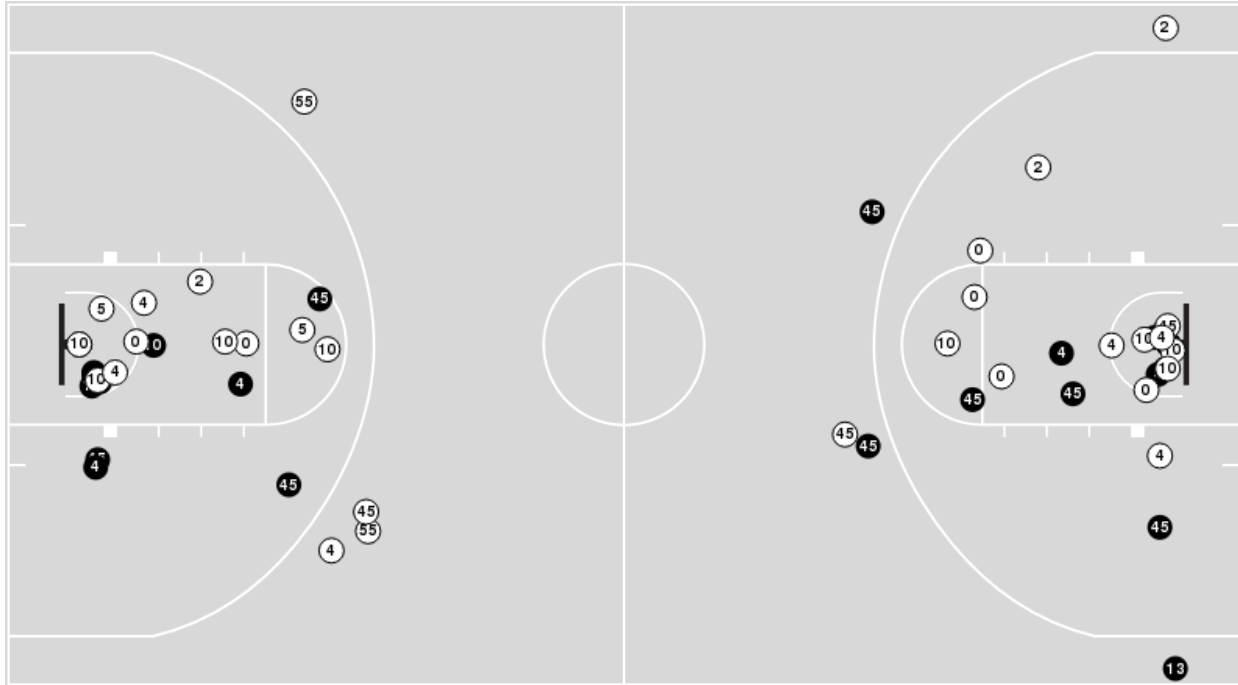

Officials: Roy Gulbeyan, Douglas Knight, Demoya Pugh

Players => 0, 2, 4, 5, 10, 10, 11, 13, 14, 15, 21, 23, 45, 55FG Types=>AllResults=>All

LSU

All Field Goals