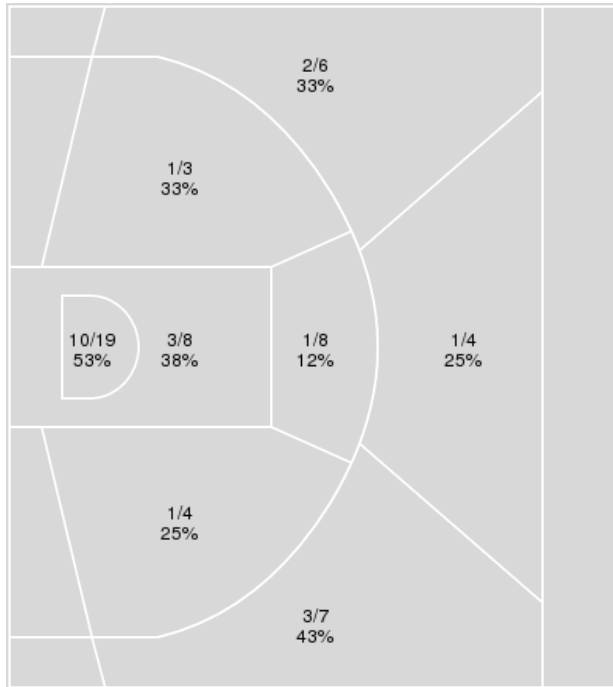

Officials: Roy Gulbeyan, Douglas Knight, Demoya Pugh

{ Players => 00, 1, 2, 3, 4, 13, 14, 21, 23, 24, 32, 44; } FG Types => All;
Results => All;

{ Players => 0, 2, 4, 5, 10, 10, 11, 13, 14, 15, 21, 23, 45, 55; } FG
Types => All; Results => All;

Texas A&M

LSU

Texas A&M	M/A	%
Field Goals	22/59	37
2 Points	16/42	38
3 Points	6/17	35
Free Throws	16/20	80

LSU	M/A	%
Field Goals	24/55	44
2 Points	21/46	46
3 Points	3/9	33
Free Throws	21/27	78