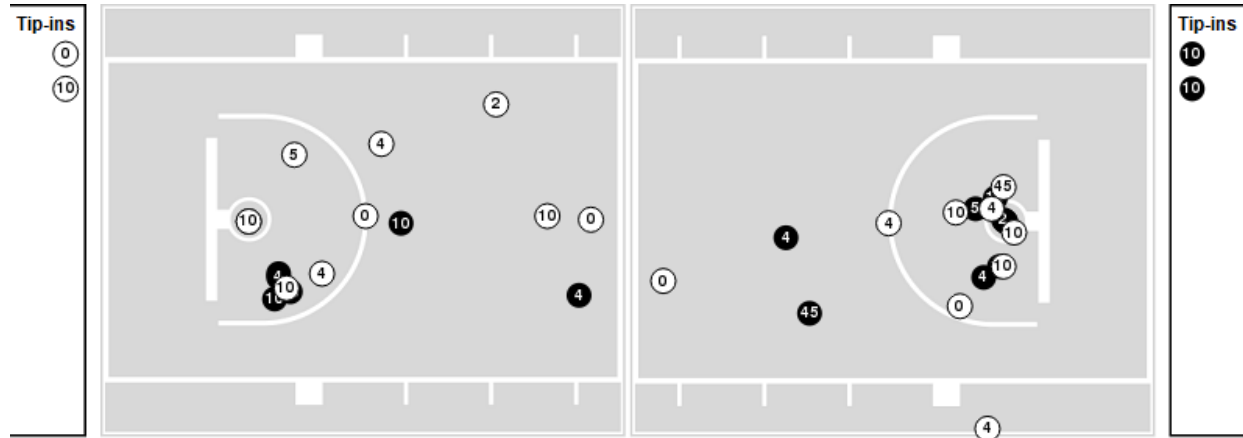

Officials: Roy Gulbeyan, Douglas Knight, Demoya Pugh

Players => 0, 2, 4, 5, 10, 10, 11, 13, 14, 15, 21, 23, 45, 55FG Types=>AllResults=>All

LSU

All Field Goals

Blow Up Chart

● Made ● Missed N - Player Number