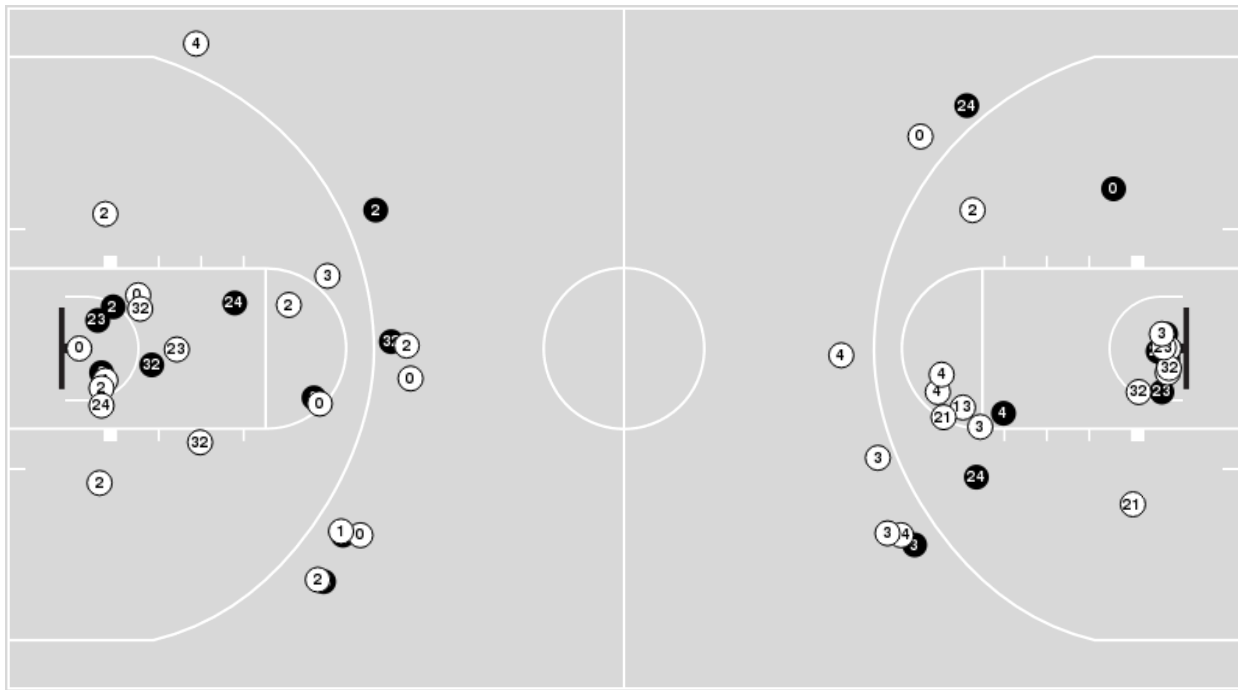

Officials: Roy Gulbeyan, Douglas Knight, Demoya Pugh

Players => 00, 1, 2, 3, 4, 13, 14, 21, 23, 24, 32, 44FG Types=>AllResults=>All

Texas A&M

All Field Goals