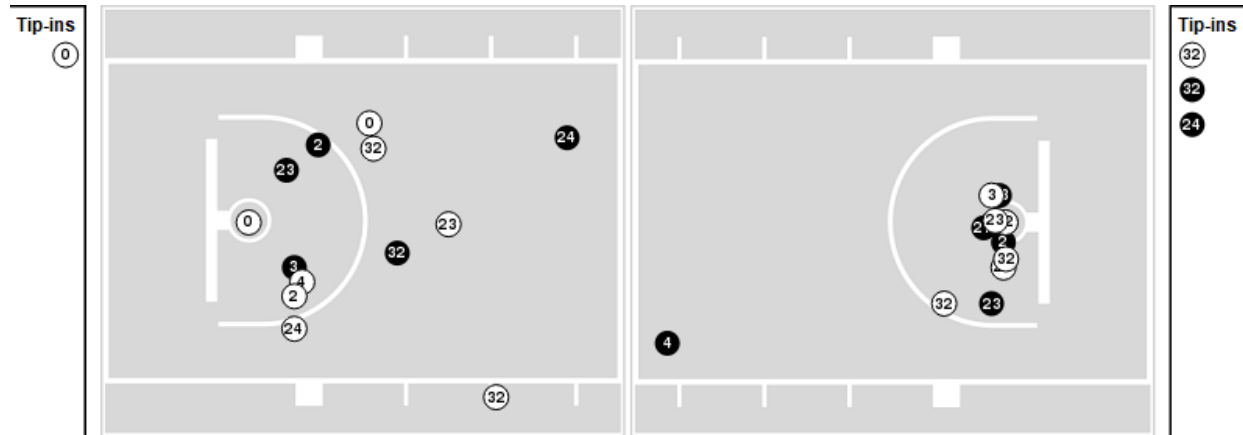

Blow Up Chart

● Made ○ Missed N - Player Number

Texas A&M	M/A	%
Field Goals	22/59	37
2 Points	16/42	38
3 Points	6/17	35
Free Throws	16/20	80

Texas A&M	M/A	%
Points in the Paint	26 (13 / 27)	48
Fast Break Points	6 (4/4)	100
Second Chance Points	7 (4/9)	44
Effective FG%	42