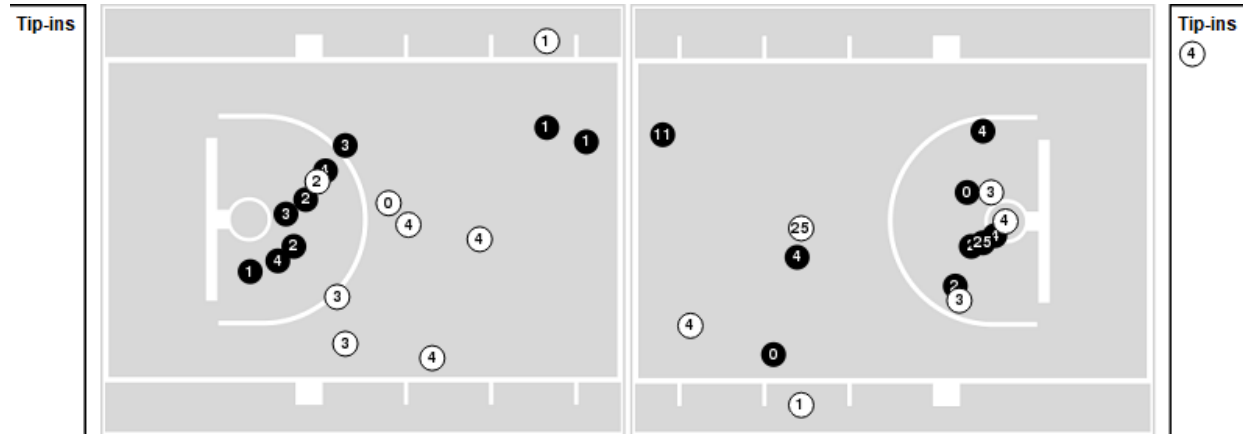

Blow Up Chart

● Made ○ Missed N - Player Number

Mississippi St.	M/A	%
Field Goals	23/49	47
2 Points	19/37	51
3 Points	4/12	33
Free Throws	9/17	53

Mississippi St.	M/A	%
Points in the Paint	36 (18 / 30)	60
Fast Break Points	11 (6/8)	75
Second Chance Points	2 (1/3)	33
Effective FG%	51