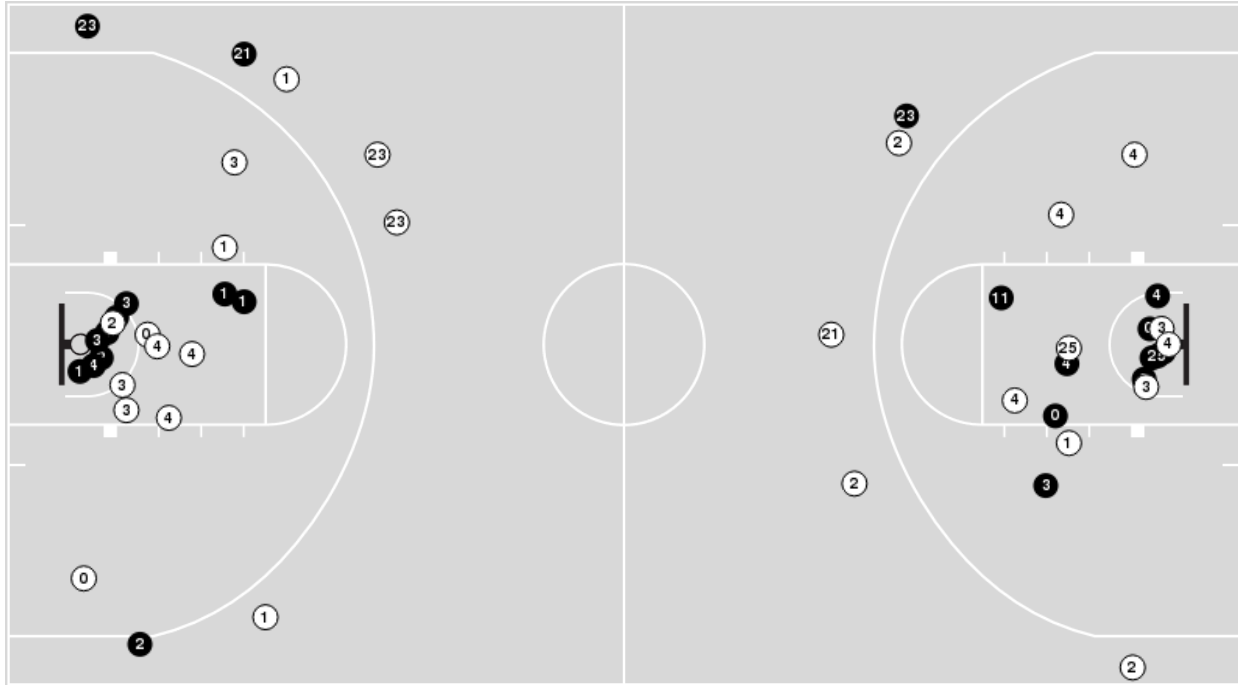

Officials: Eric Brewton, Frank Steratore, Katie Lukanich

Players => 0, 1, 2, 3, 4, 5, 10, 11, 12, 15, 21, 22, 23, 24, 25 FG Types=>All Results=>All

Mississippi St.

All Field Goals