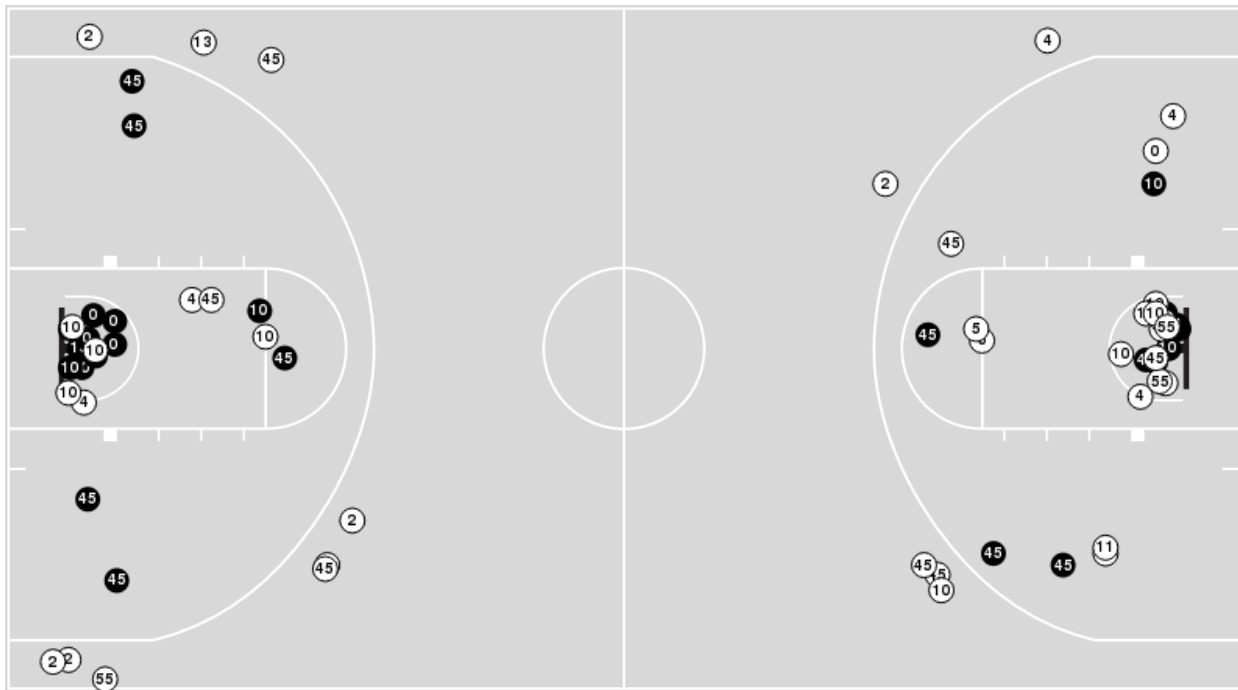

Officials: Eric Brewton, Frank Steratore, Katie Lukanich

Players => 0, 2, 4, 5, 10, 10, 11, 13, 14, 15, 21, 23, 45, 55FG Types=>AllResults=>All

LSU

All Field Goals