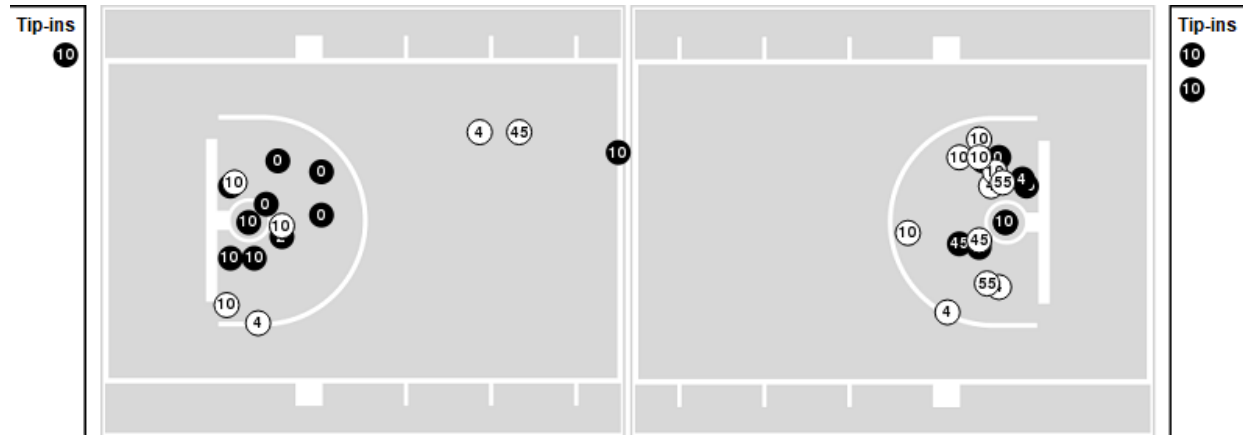

Blow Up Chart

● Made   ○ Missed   N - Player Number

LSU	M/A	%
Field Goals	27/66	41
2 Points	27/52	52
3 Points	0/14	0
Free Throws	20/27	74

LSU	M/A	%
Points in the Paint	36 (18 / 37)	49
Fast Break Points	5 (3/4)	75
Second Chance Points	24 (16/25)	64
Effective FG%	41