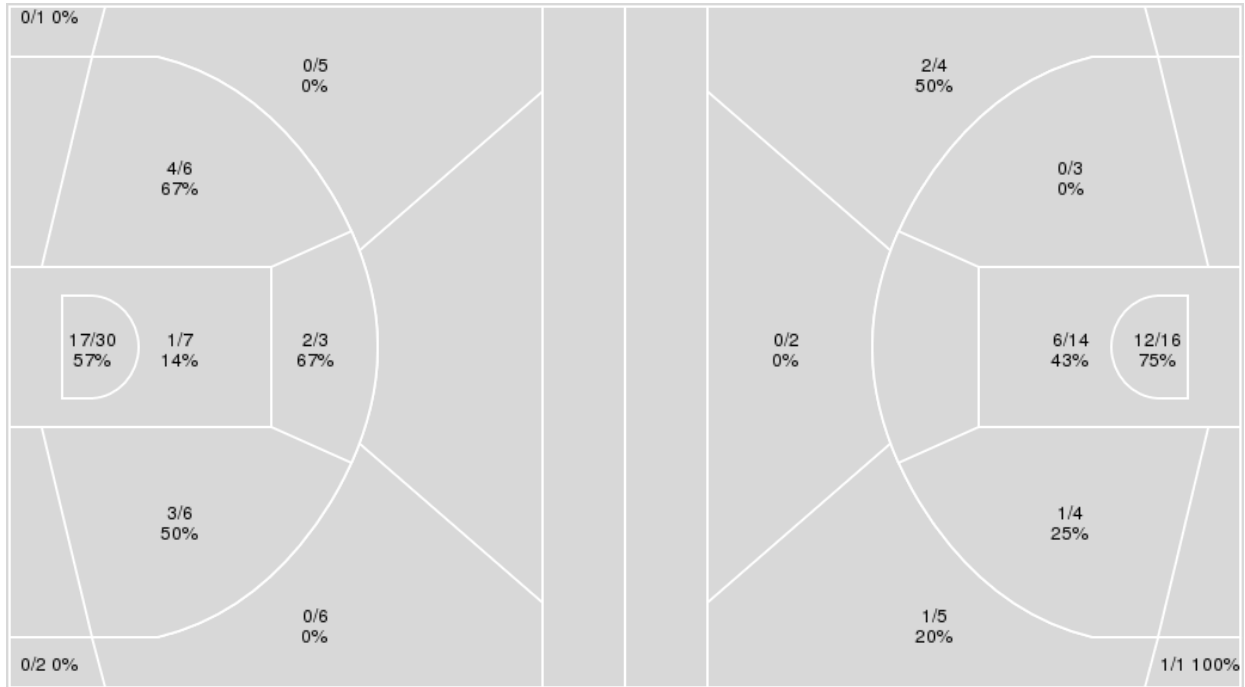

Officials: Eric Brewton, Frank Steratore, Katie Lukanich

{ Players => 0, 2, 4, 5, 10, 10, 11, 13, 14, 15, 21, 23, 45, 55; } FG
Types => All; Results => All;

{ Players => 0, 1, 2, 3, 4, 5, 10, 11, 12, 15, 21, 22, 23, 24, 25; } FG
Types => All; Results => All;

LSU

Mississippi St.

LSU	M/A	%
Field Goals	27/66	41
2 Points	27/52	52
3 Points	0/14	0
Free Throws	20/27	74

Mississippi St.	M/A	%
Field Goals	23/49	47
2 Points	19/37	51
3 Points	4/12	33
Free Throws	9/17	53