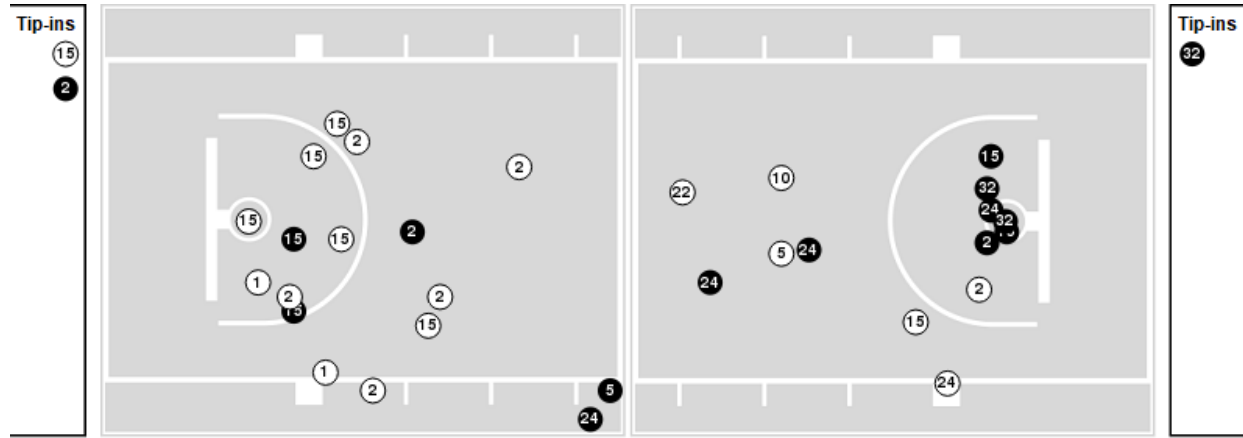

**Officials:** Roy Gulbeyan, Felicia Grinter, Douglas Knight

Players => 0, 1, 2, 5, 10, 12, 15, 20, 22, 23, 24, 32FG Types=>AllResults=>All

**Ole Miss**

**All Field Goals**

**Blow Up Chart**

● Made ○ Missed N - Player Number