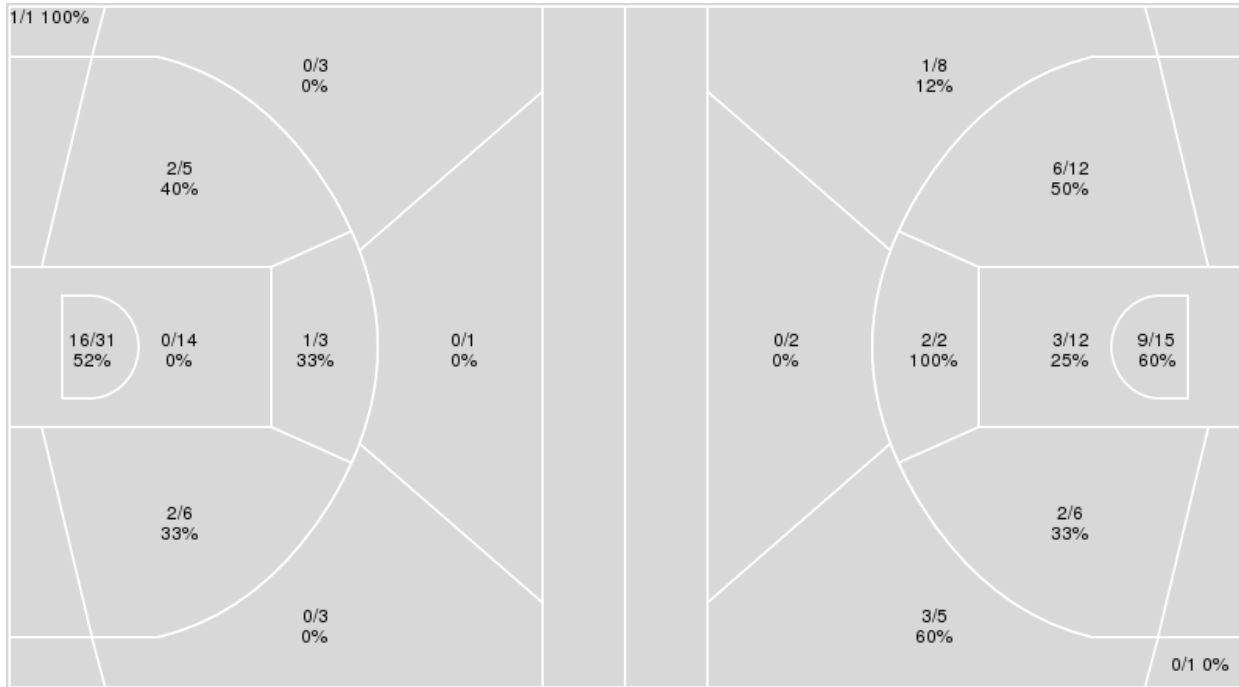

Ole Miss at LSU

02/16/23 Maravich Assembly Center, Baton Rouge
2022-23 Women's Basketball

Game Time: 8:00 PM
Game Duration: 2:04
Attendance: 8,753

Officials: Roy Gulbeyan, Felicia Grinter, Douglas Knight

{ Players => 0, 2, 4, 5, 10, 10, 11, 13, 14, 15, 21, 23, 45, 55; } FG
Types => All; Results => All;

{ Players => 0, 1, 2, 5, 10, 12, 15, 20, 22, 23, 24, 32; } FG Types => All;
Results => All;

LSU

Ole Miss

LSU	M/A	%
Field Goals	22/67	33
2 Points	21/59	36
3 Points	1/8	12
Free Throws	24/30	80

Ole Miss	M/A	%
Field Goals	26/63	41
2 Points	22/47	47
3 Points	4/16	25
Free Throws	4/7	57