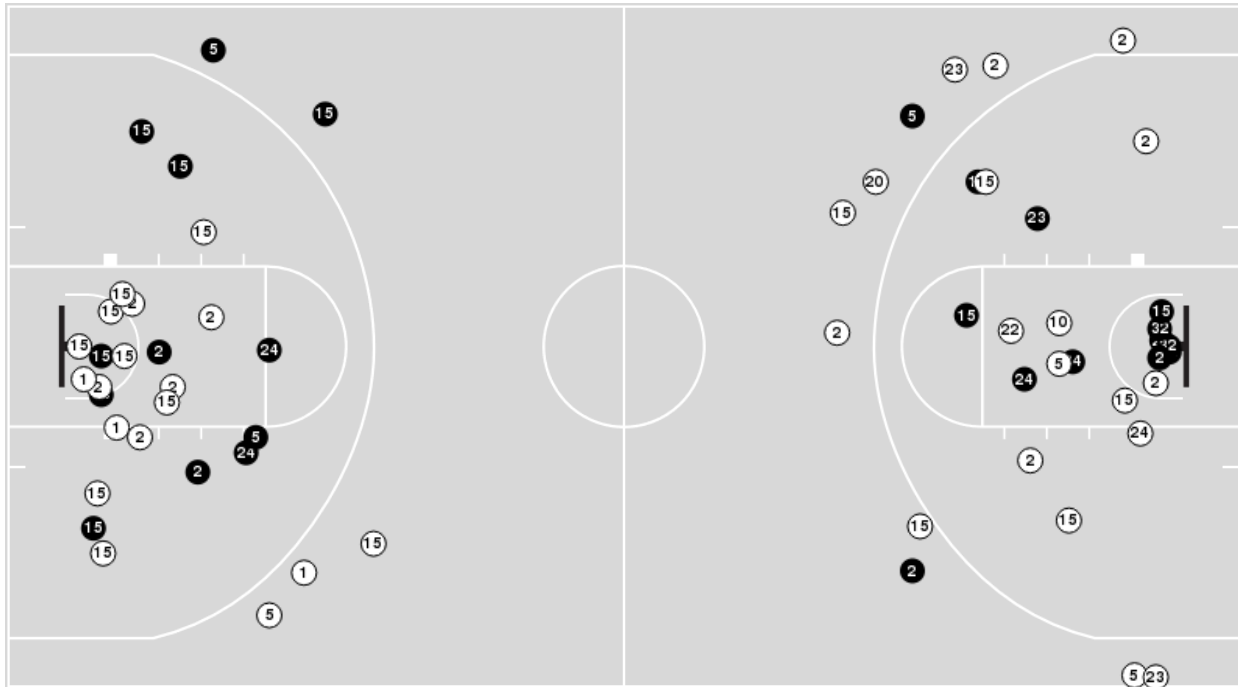

Officials: Roy Gulbeyan, Felicia Grinter, Douglas Knight

Players => 0, 1, 2, 5, 10, 12, 15, 20, 22, 23, 24, 32FG Types=>AllResults=>All

Ole Miss

All Field Goals