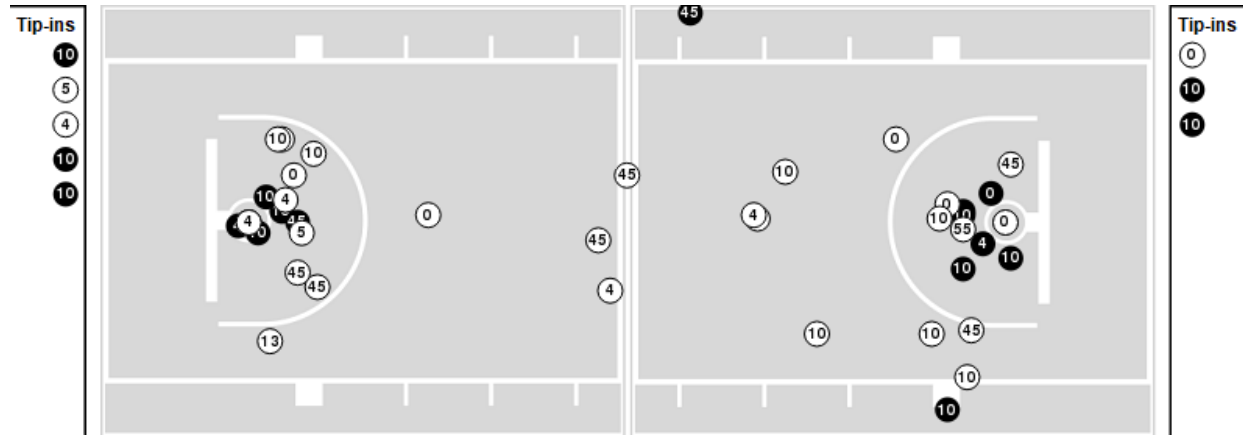

Blow Up Chart

● Made   ○ Missed   N - Player Number

LSU	M/A	%
Field Goals	22/67	33
2 Points	21/59	36
3 Points	1/8	12
Free Throws	24/30	80

LSU	M/A	%
Points in the Paint	32 (16 / 45)	36
Fast Break Points	4 (2/2)	100
Second Chance Points	22 (13/21)	62
Effective FG%	34