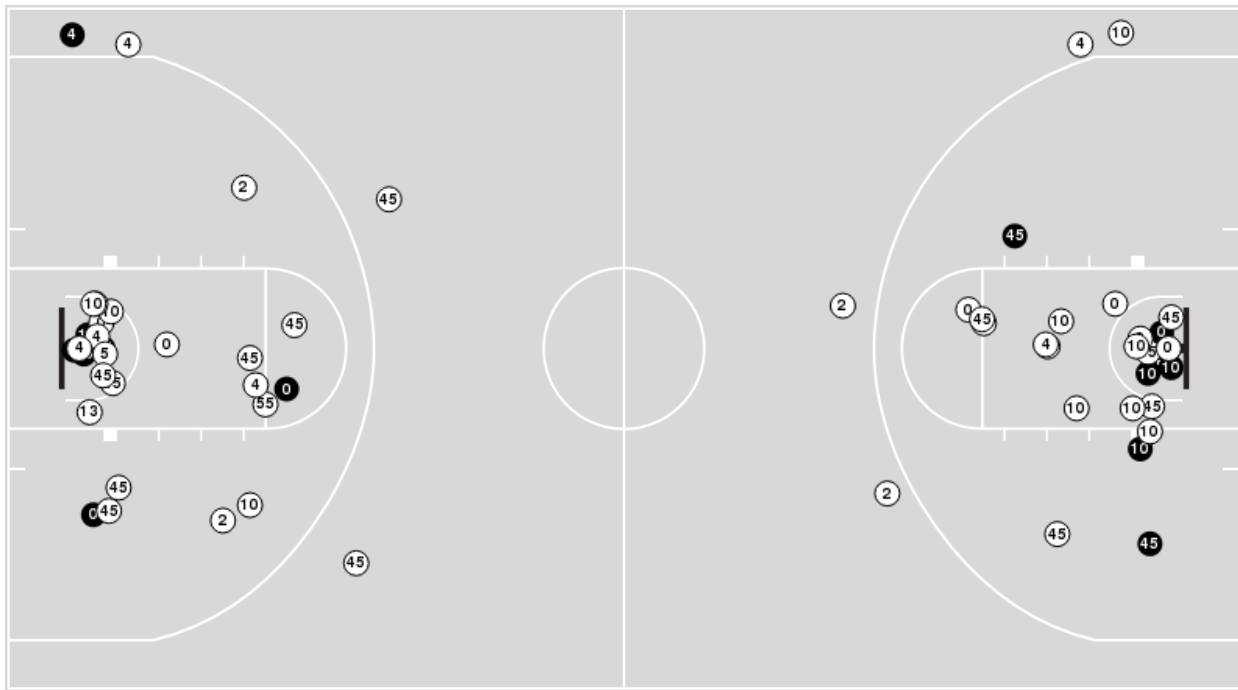

Ole Miss at LSU

02/16/23 Maravich Assembly Center, Baton Rouge
2022-23 Women's Basketball

Game Time: 8:00 PM
Game Duration: 2:04
Attendance: 8,753

Officials: Roy Gulbeyan, Felicia Grinter, Douglas Knight

Players => 0, 2, 4, 5, 10, 10, 11, 13, 14, 15, 21, 23, 45, 55FG Types=>AllResults=>All

LSU

All Field Goals