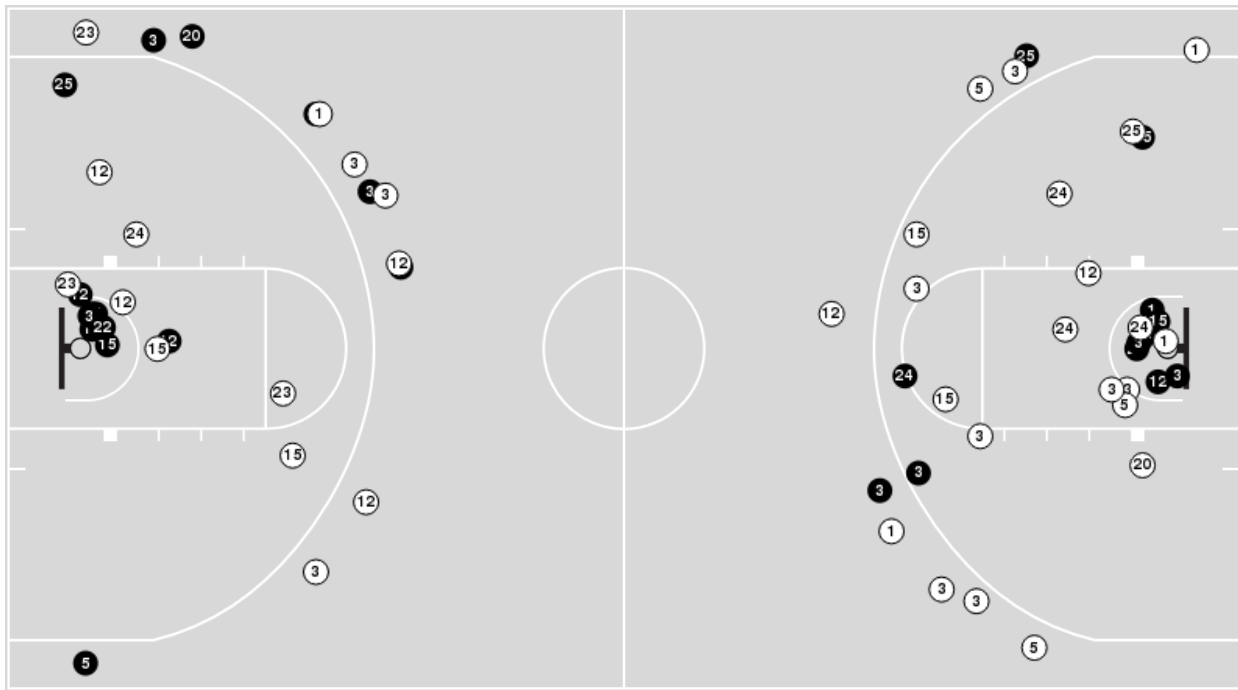

LSU at Florida

02/19/23 Exactech Arena at Stephen C. O'Connell Center, Gainesville, Fla.
2022-23 Women's Basketball

Game Time: 2:00 PM
Game Duration: 1:53
Attendance: 3,498

Officials: Katie Lukanich, Meadow Overstreet, Fatou Cissoko-Stephen

Players => 00, 1, 2, 3, 4, 5, 11, 12, 15, 20, 22, 23, 24, 25, 35FG Types=>AllResults=>All

Florida

All Field Goals