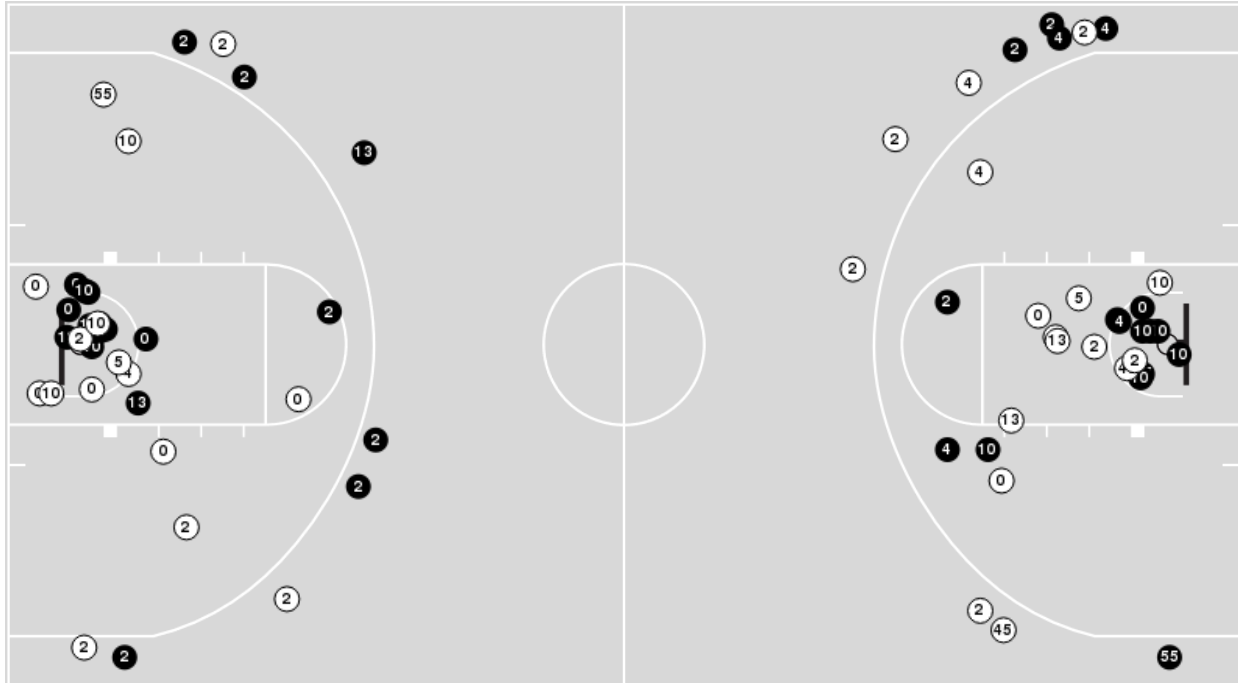

Players => 0, 2, 4, 5, 10, 10, 11, 13, 14, 15, 21, 23, 45, 55FG Types=>AllResults=>All

LSU

All Field Goals