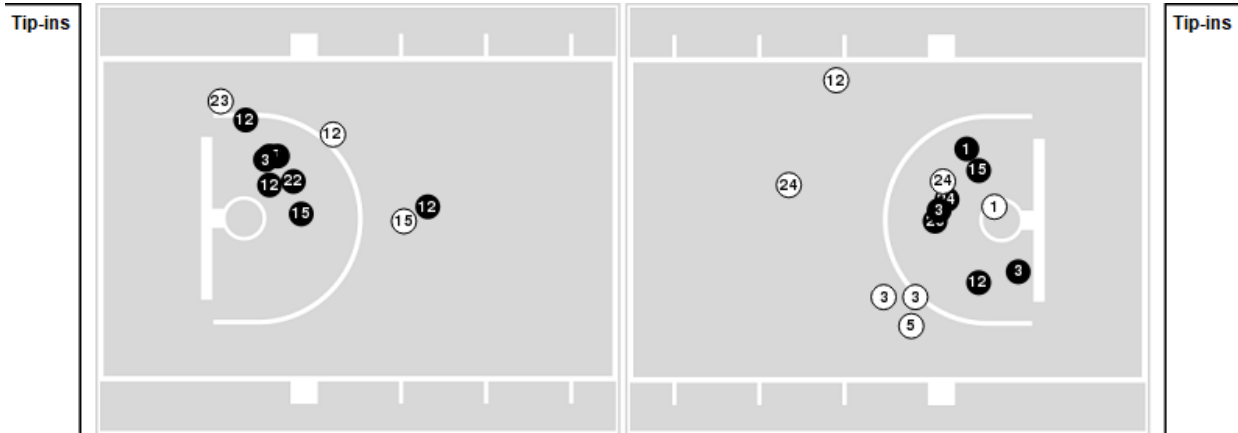

Blow Up Chart

● Made   ○ Missed   N - Player Number

Florida	M/A	%
Field Goals	27/63	43
2 Points	19/40	48
3 Points	8/23	35
Free Throws	17/20	85

Florida	M/A	%
Points in the Paint	30 (15 / 25)	60
Fast Break Points	11 (5/6)	83
Second Chance Points	11 (7/13)	54
Effective FG%	49