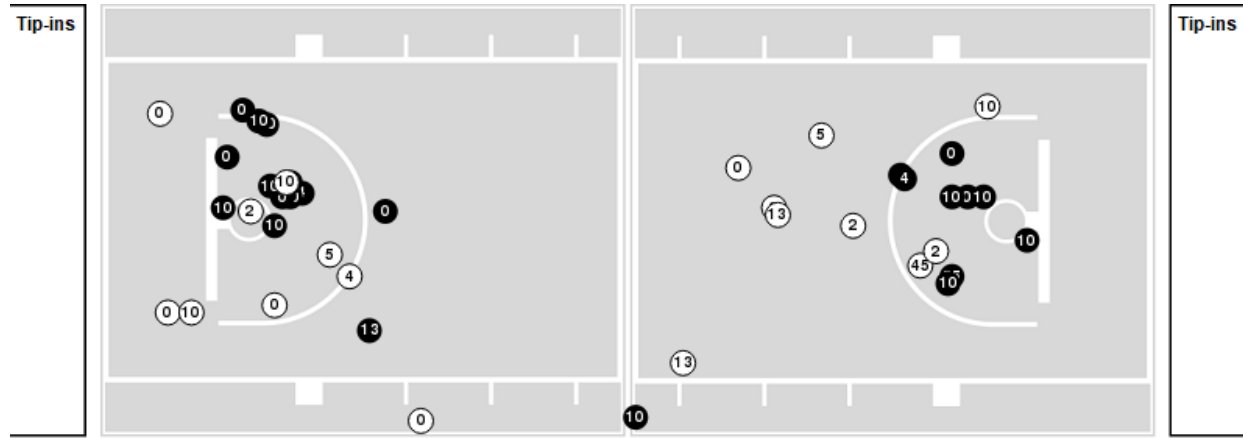

Blow Up Chart

● Made ○ Missed N - Player Number

LSU	M/A	%
Field Goals	37/70	53
2 Points	26/50	52
3 Points	11/20	55
Free Throws	5/8	62

LSU	M/A	%
Points in the Paint	44 (22 / 39)	56
Fast Break Points	10 (5/6)	83
Second Chance Points	24 (10/15)	67
Effective FG%	61