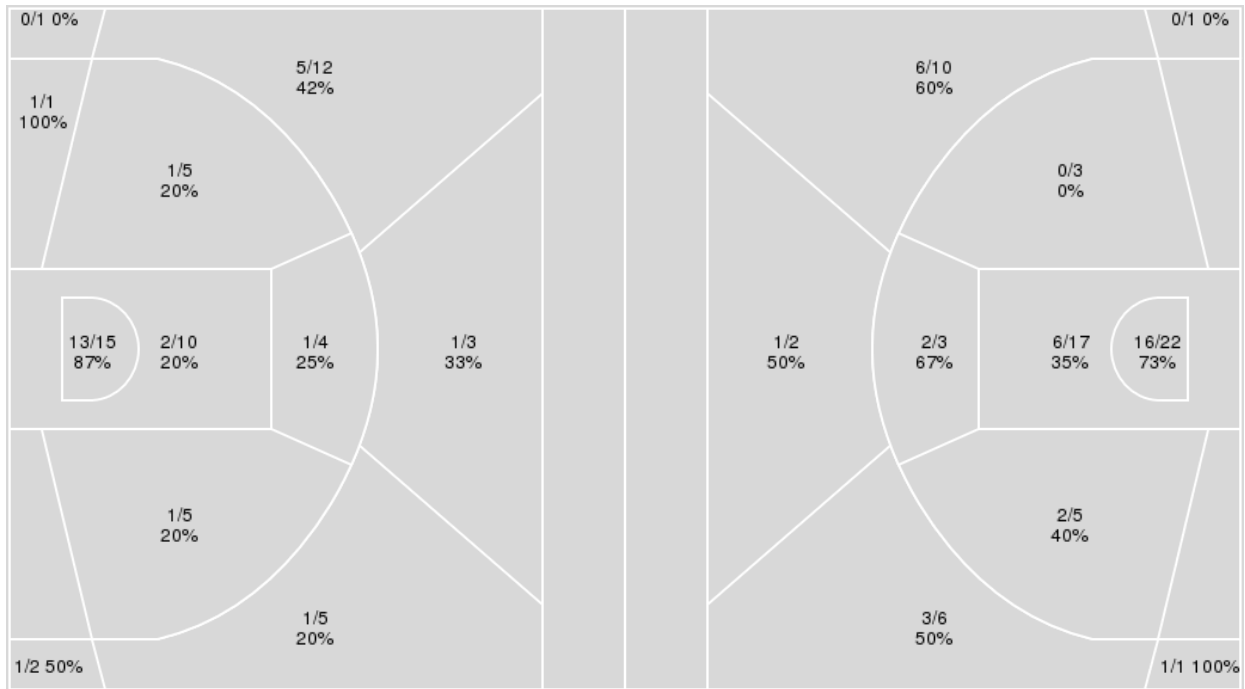

LSU at Florida

02/19/23 Exactech Arena at Stephen C. O'Connell Center, Gainesville, Fla.
2022-23 Women's Basketball

Game Time: 2:00 PM
Game Duration: 1:53
Attendance: 3,498

Officials: Katie Lukanich, Meadow Overstreet, Fatou Cissoko-Stephen

{ Players => 00, 1, 2, 3, 4, 5, 11, 12, 15, 20, 22, 23, 24, 25, 35; } FG
Types => All; Results => All;

{ Players => 0, 2, 4, 5, 10, 10, 11, 13, 14, 15, 21, 23, 45, 55; } FG
Types => All; Results => All;

Florida

LSU

Florida	M/A	%
Field Goals	27/63	43
2 Points	19/40	48
3 Points	8/23	35
Free Throws	17/20	85

LSU	M/A	%
Field Goals	37/70	53
2 Points	26/50	52
3 Points	11/20	55
Free Throws	5/8	62