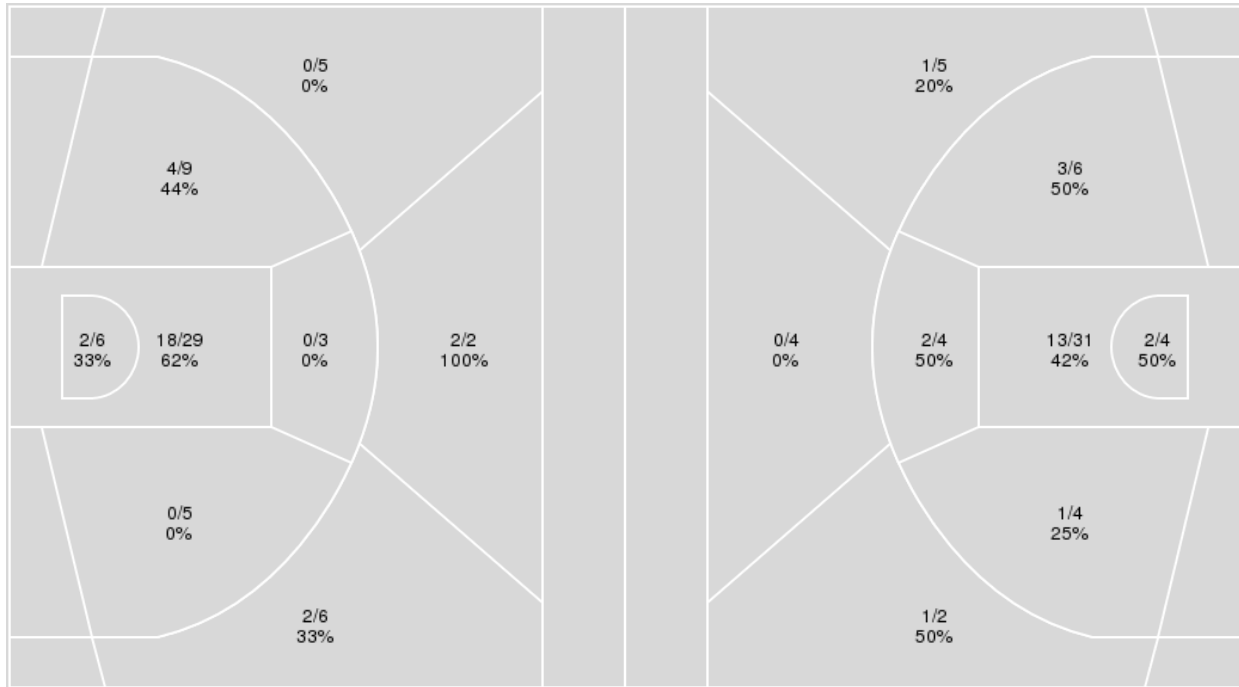

Tennessee at LSU

03/04/23 Bon Secours Wellness Arena, Greenville
2022-23 Women's Basketball

Game Time: 7:00 PM
Game Duration: 2:02
Attendance: 10,471

Officials: Dee Kantner, Maj Forsberg, Eric Brewton

{ Players => 0, 2, 4, 5, 10, 10, 11, 13, 14, 15, 21, 23, 45, 55; } FG
Types => All; Results => All;

{ Players => 0, 1, 2, 4, 5, 10, 11, 12, 13, 14, 15, 20, 21, 25, 33, 53; } FG
Types => All; Results => All;

LSU

Tennessee

LSU	M/A	%
Field Goals	28/65	43
2 Points	24/52	46
3 Points	4/13	31
Free Throws	7/9	78

Tennessee	M/A	%
Field Goals	23/60	38
2 Points	21/49	43
3 Points	2/11	18
Free Throws	21/25	84