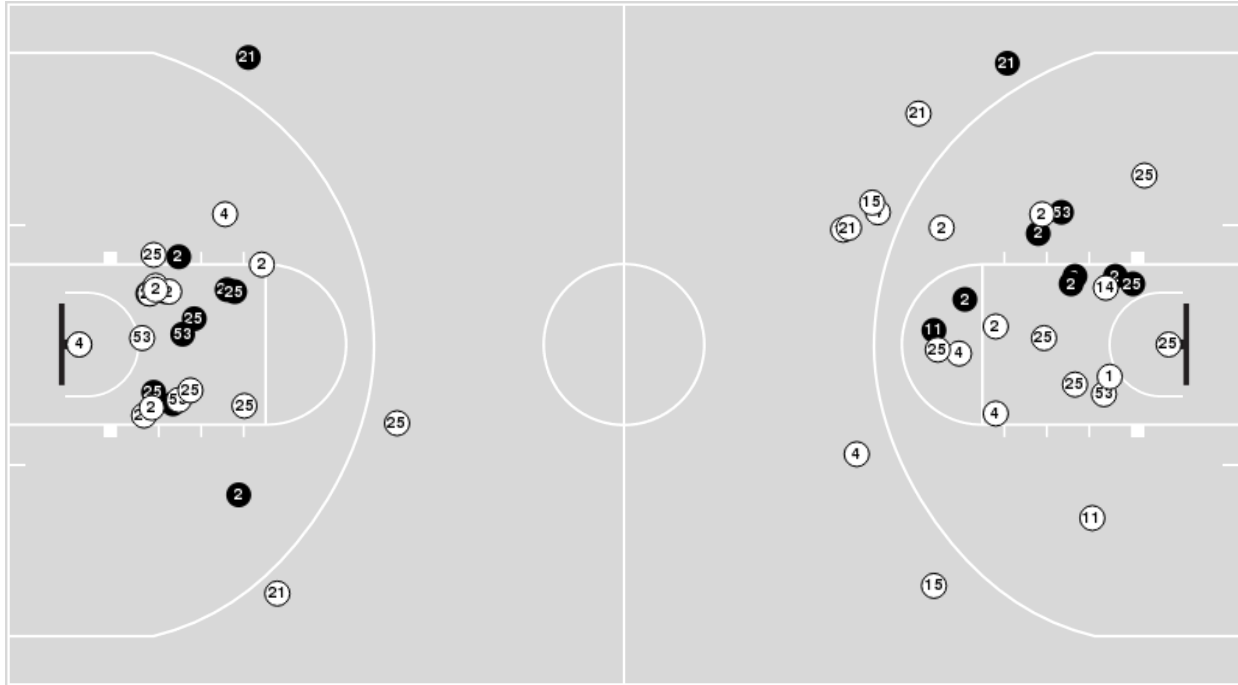

Players => 0, 1, 2, 4, 5, 10, 11, 12, 13, 14, 15, 20, 21, 25, 33, 53FG Types=>AllResults=>All

Tennessee

All Field Goals