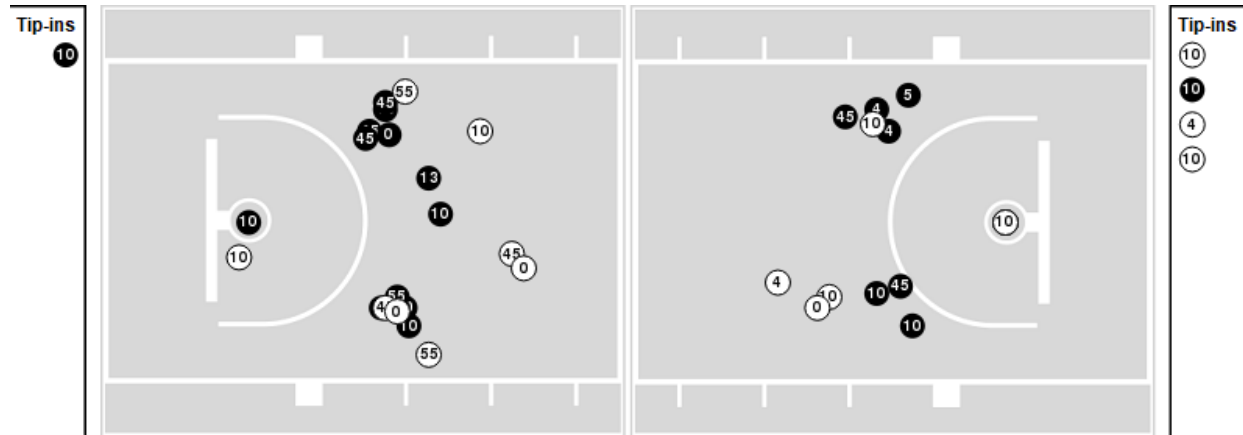

Blow Up Chart

● Made ○ Missed N - Player Number

LSU	M/A	%
Field Goals	28/65	43
2 Points	24/52	46
3 Points	4/13	31
Free Throws	7/9	78

LSU	M/A	%
Points in the Paint	40 (20 / 35)	57
Fast Break Points	10 (5/5)	100
Second Chance Points	11 (5/13)	38
Effective FG%	46