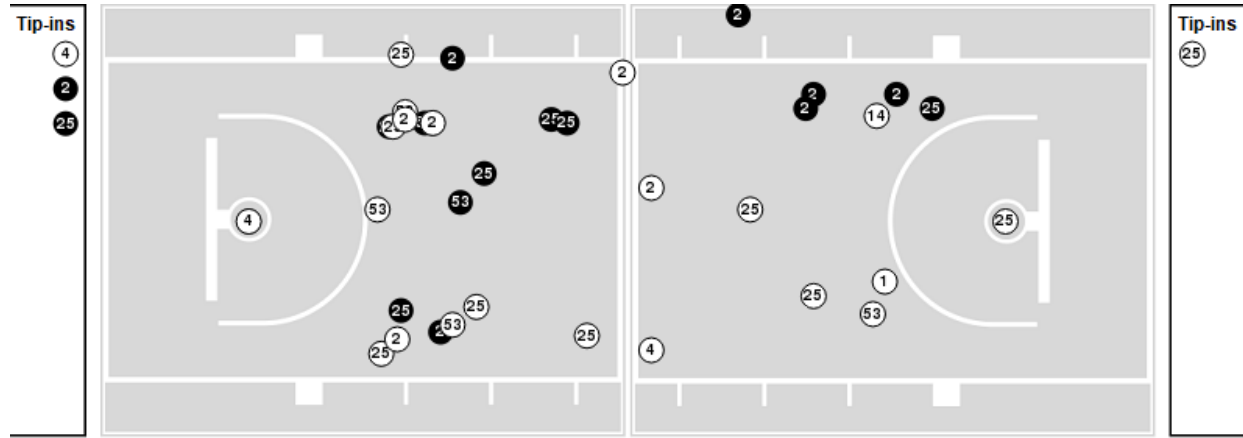

Blow Up Chart

● Made ○ Missed N - Player Number

Tennessee	M/A	%
Field Goals	23/60	38
2 Points	21/49	43
3 Points	2/11	18
Free Throws	21/25	84

Tennessee	M/A	%
Points in the Paint	30 (15 / 35)	43
Fast Break Points	7 (5/5)	100
Second Chance Points	14 (11/19)	58
Effective FG%	40