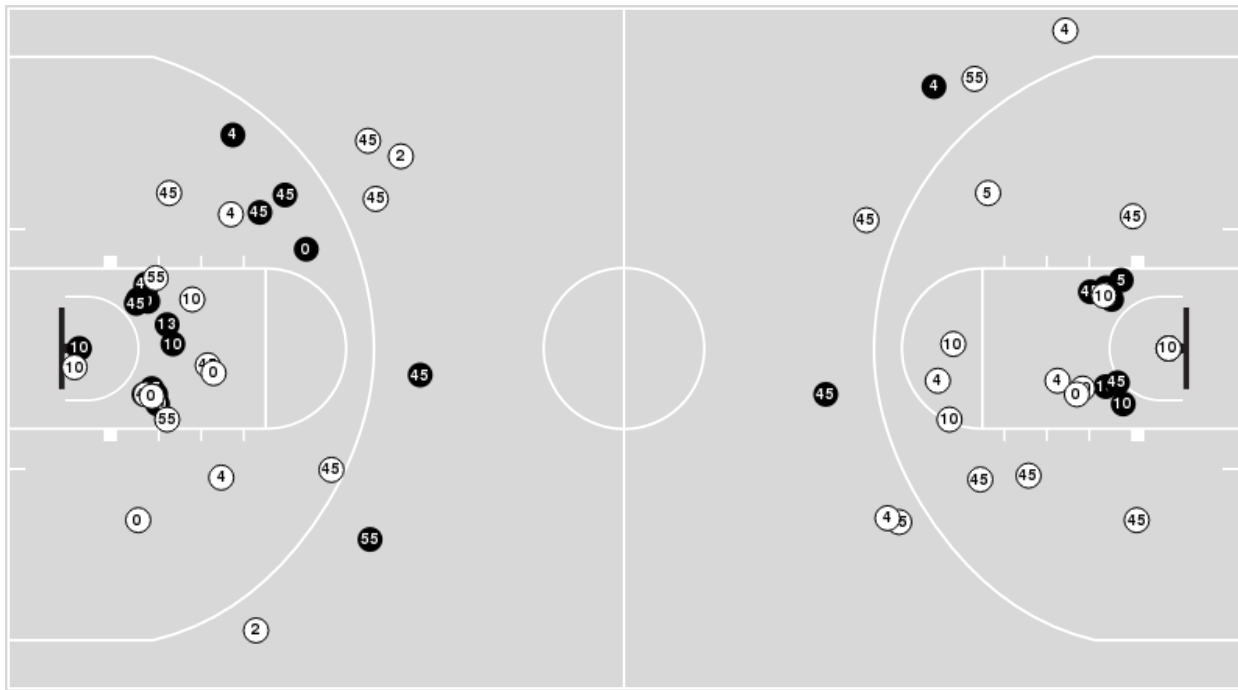

Players => 0, 2, 4, 5, 10, 10, 11, 13, 14, 15, 21, 23, 45, 55 FG Types=>All Results=>All

LSU

All Field Goals