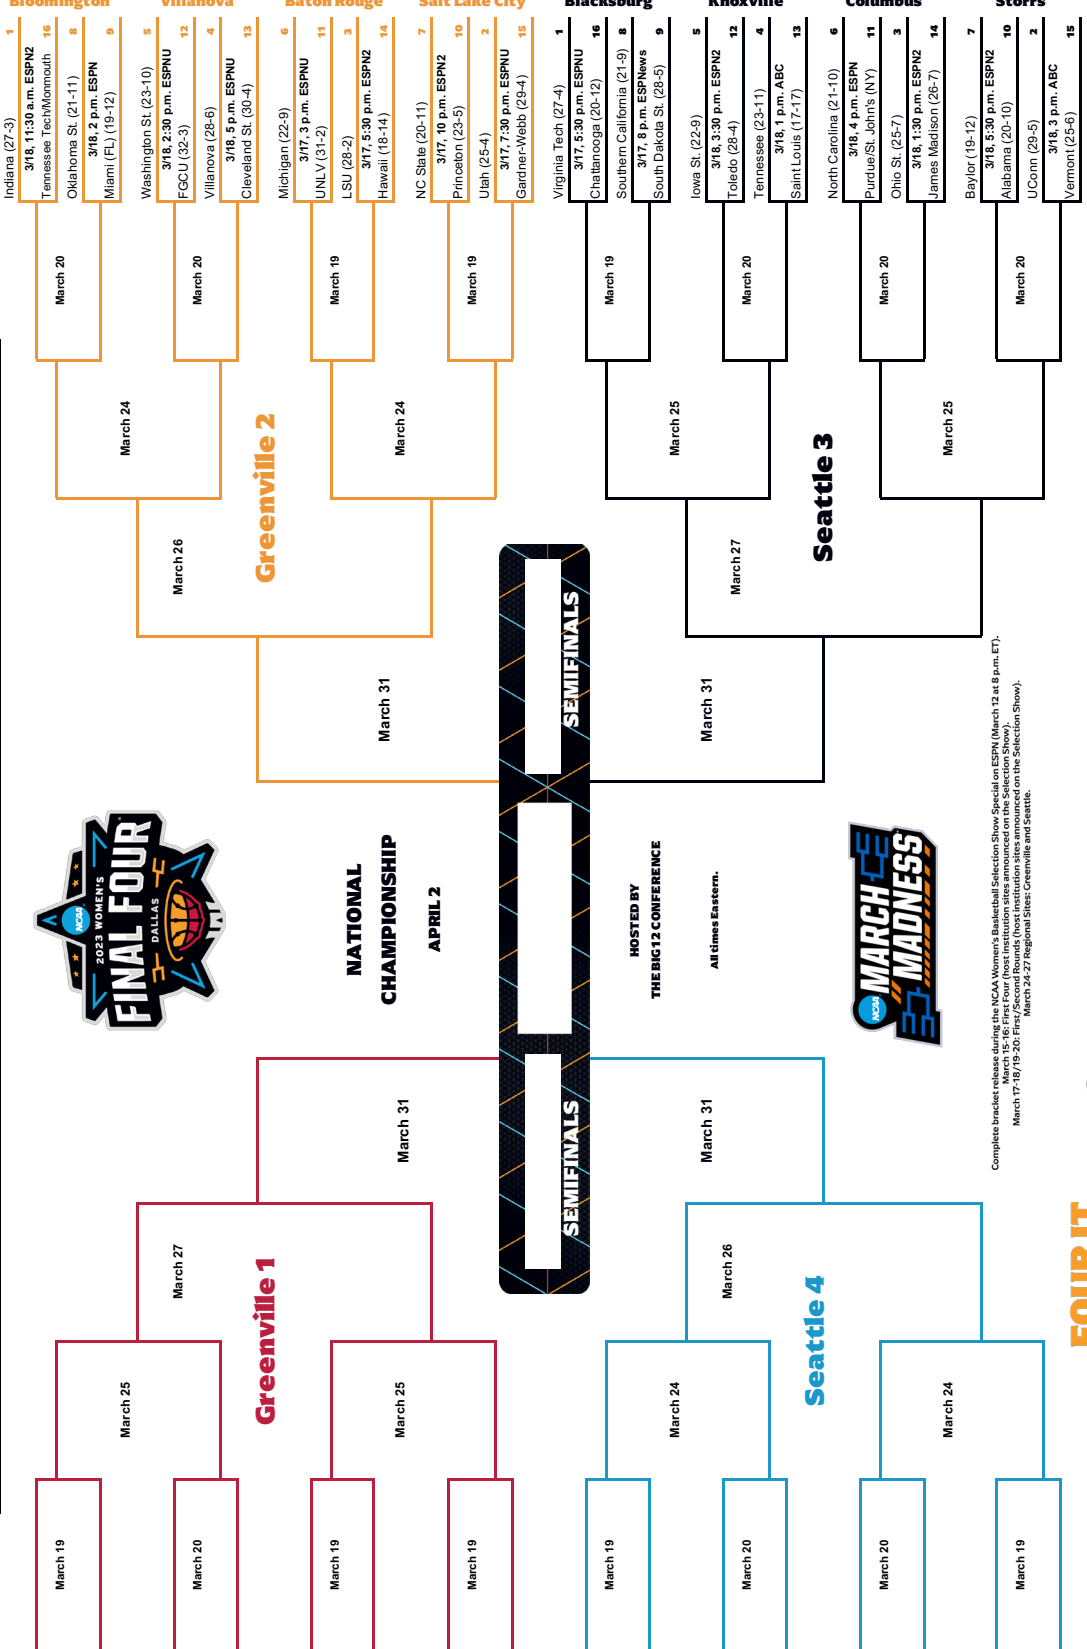

- **Columbia** 1 South Carolina (32-0) 3/17, 2 p.m. ESPN; 16 Norfolk St. (26-6) 3/17, 11:30 a.m. ESPN2; 8 South Fla. (26-6) 3/17, 11:30 a.m. ESPN2; 9 Marquette (21-10) 3/18, 11:30 p.m. ESPN2
- **Los Angeles** 5 Oklahoma (25-6) 3/18, 9 p.m. ESPN; 12 Portland (23-8) 3/17, 11:30 a.m. ESPN2; 4 UCLA (25-9) 3/18, 11:30 p.m. ESPN2; 13 Sacramento St. (25-7) 3/17, 7:30 p.m. ESPN2
- **Greenville 1** 6 Creighton (22-8) 3/17, 6 p.m. ESPNNews; 11 Illinois/Mississippi St. 3/17, 3:30 p.m. ESPN2; 3 Notre Dame (25-5) 3/17, 2:30 p.m. ESPN2; 14 Southern Utah (23-9) 3/17, 7:30 p.m. ESPN2
- **College Park** 7 Arizona (21-9) 3/17, 12 p.m. ESPN; 10 West Virginia (19-11) 3/17, 2:30 p.m. ESPNNews; 15 Holy Cross (24-8) 3/17, 10 p.m. ESPN
- **Stanford** 1 Stanford (28-5) 3/17, 7:30 p.m. ESPN2; 16 Southern U./Sacred Heart 3/17, 10 p.m. ESPN; 8 Ole Miss (23-8) 3/17, 10 p.m. ESPN; 9 Gonzaga (28-4) 3/18, 7:30 p.m. ESPN2; 5 Louisville (23-11) 3/17, 10 p.m. ESPN; 12 Drake (22-9) 3/18, 10 p.m. ESPN; 4 Texas (25-9) 3/18, 9:30 p.m. ESPN2; 13 East Carolina (23-9) 3/18, 9:30 p.m. ESPN2
- **Austin** 6 Colorado (23-8) 3/18, 7 p.m. ESPNNews; 11 Middle Tenn. (28-4) 3/18, 9:30 p.m. ESPN2; 3 Duke (25-6) 3/18, 9:30 p.m. ESPN2; 14 Iowa (26-6) 3/17, 4 p.m. ESPN
- **Durham** 7 Florida St. (23-9) 3/17, 1:30 p.m. ESPN2; 10 Georgia (21-11) 3/17, 4 p.m. ESPN
- **Iowa City** 2 Iowa (26-6) 3/17, 4 p.m. ESPN; 15 Southeastern La. (21-9) 3/17, 4 p.m. ESPN

#MARCHMADNESS

Information subject to change; for more details, visit ncaa.com/wb/marchmadness