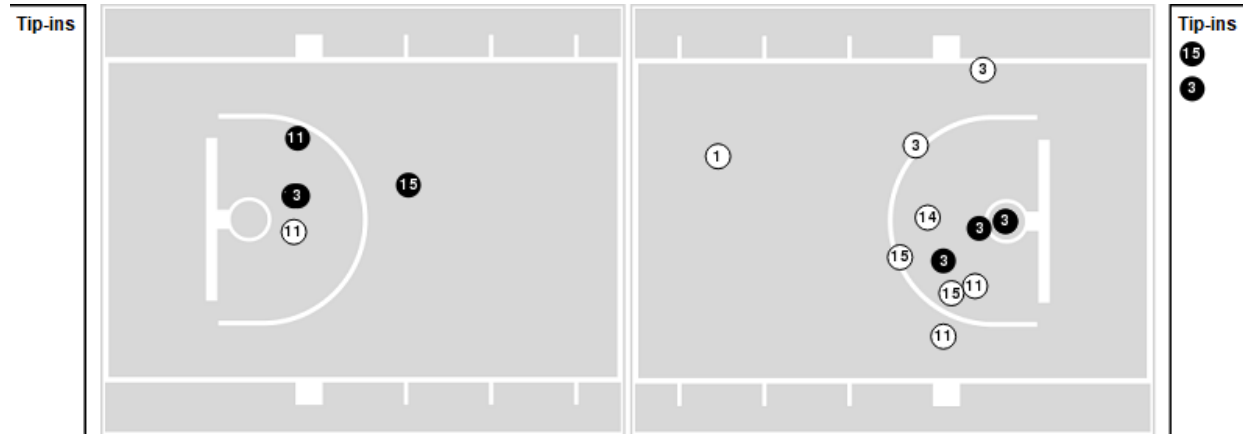

Blow Up Chart

● Made   ○ Missed   N - Player Number

Hawaii	M/A	%
Field Goals	16/52	31
2 Points	9/20	45
3 Points	7/32	22
Free Throws	11/12	92

Hawaii	M/A	%
Points in the Paint	16 (8 / 16)	50
Fast Break Points	5 (2/2)	100
Second Chance Points	8 (5/12)	42
Effective FG%	38