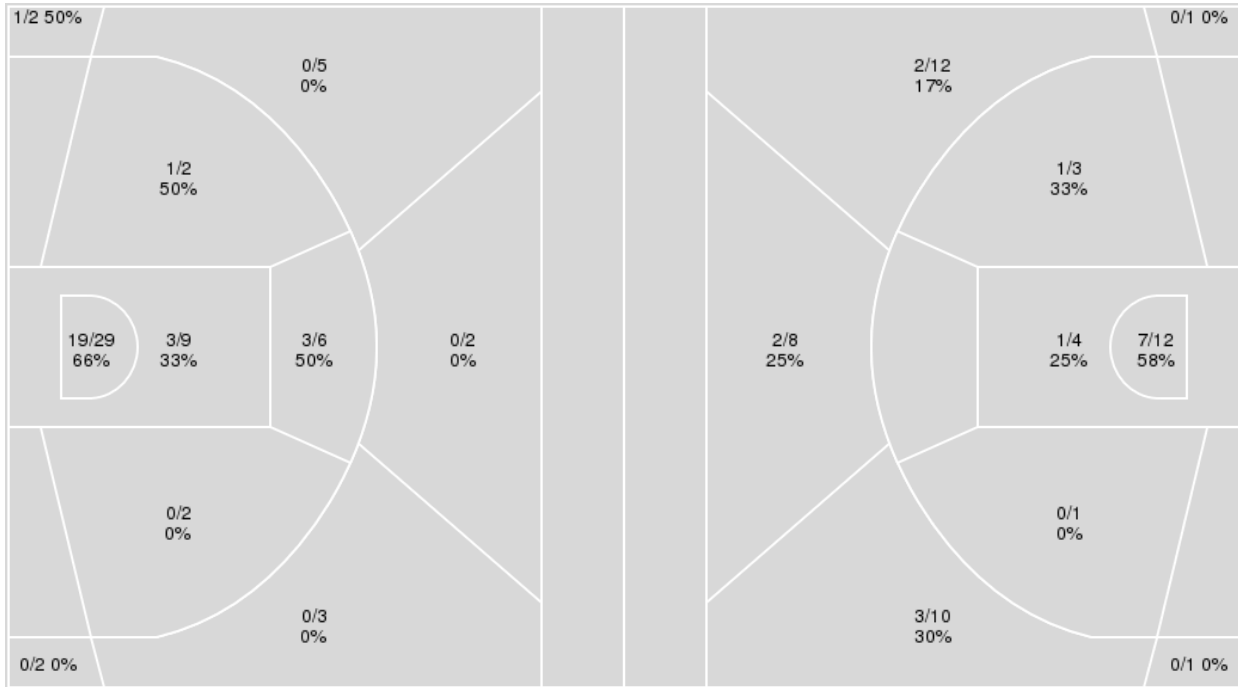

Hawaii at LSU

03/17/23 Maravich Assembly Center, Baton Rouge
NCAA Division I Women's Basketball Tournament - First Round

Game Time: 4:30 PM
Game Duration: 1:54
Attendance: 8,608

Officials: Brenda Pantoja, Metta Christensen, Ty Bills

{ Players => 0, 2, 4, 5, 10, 10, 11, 13, 14, 15, 21, 23, 45, 55; } FG
Types => All; Results => All;

{ Players => 0, 1, 2, 3, 4, 10, 11, 12, 13, 14, 15, 20, 23, 32, 34, 45; } FG
Types => All; Results => All;

LSU

Hawaii

LSU	M/A	%
Field Goals	27/62	44
2 Points	26/48	54
3 Points	1/14	7
Free Throws	18/25	72

Hawaii	M/A	%
Field Goals	16/52	31
2 Points	9/20	45
3 Points	7/32	22
Free Throws	11/12	92