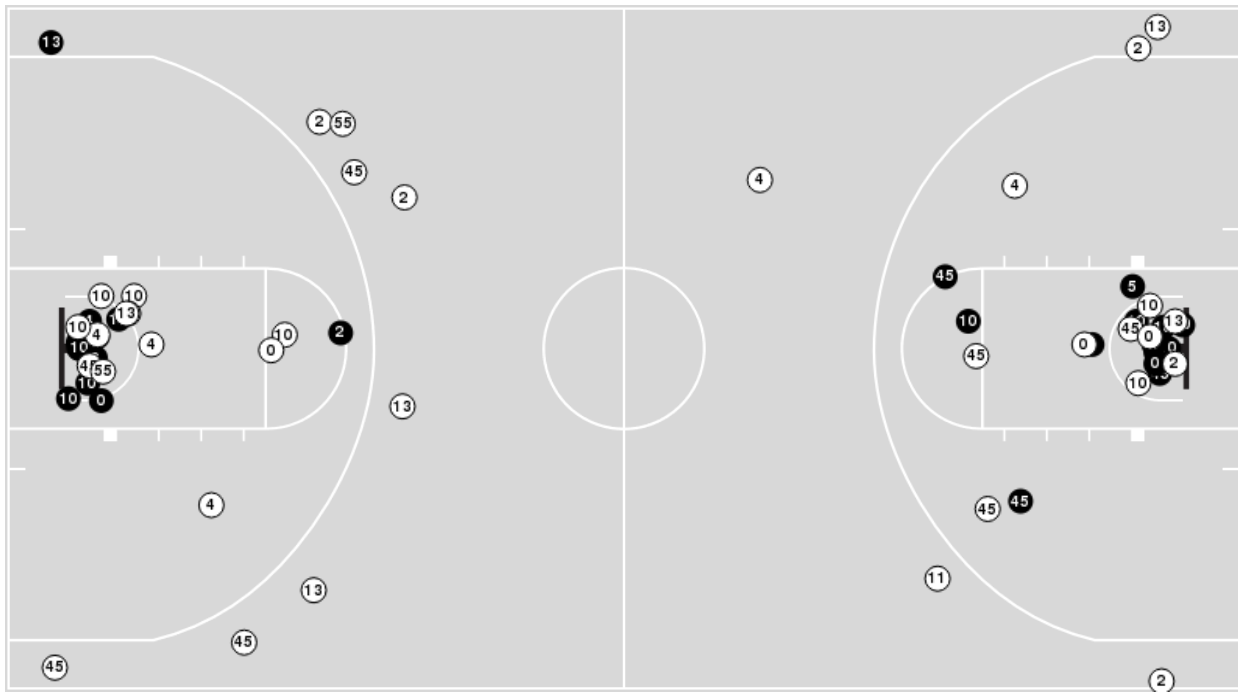

Hawaii at LSU

03/17/23 Maravich Assembly Center, Baton Rouge
NCAA Division I Women's Basketball Tournament - First Round

Game Time: 4:30 PM
Game Duration: 1:54
Attendance: 8,608

Officials: Brenda Pantoja, Metta Christensen, Ty Bills

Players => 0, 2, 4, 5, 10, 10, 11, 13, 14, 15, 21, 23, 45, 55FG Types=>AllResults=>All

LSU

All Field Goals