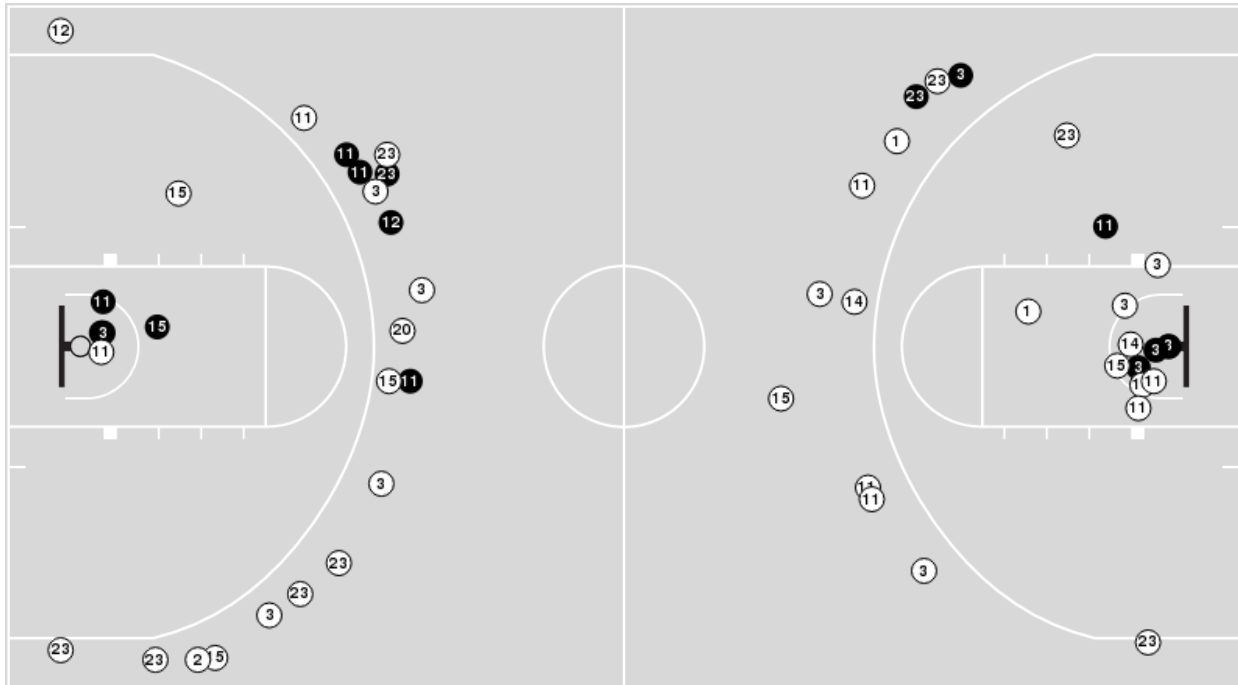

Hawaii at LSU

03/17/23 Maravich Assembly Center, Baton Rouge
NCAA Division I Women's Basketball Tournament - First Round

Game Time: 4:30 PM
Game Duration: 1:54
Attendance: 8,608

Officials: Brenda Pantoja, Metta Christensen, Ty Bills

Players => 0, 1, 2, 3, 4, 10, 11, 12, 13, 14, 15, 20, 23, 32, 34, 45
FG Types=>All
Results=>All

Hawaii

All Field Goals