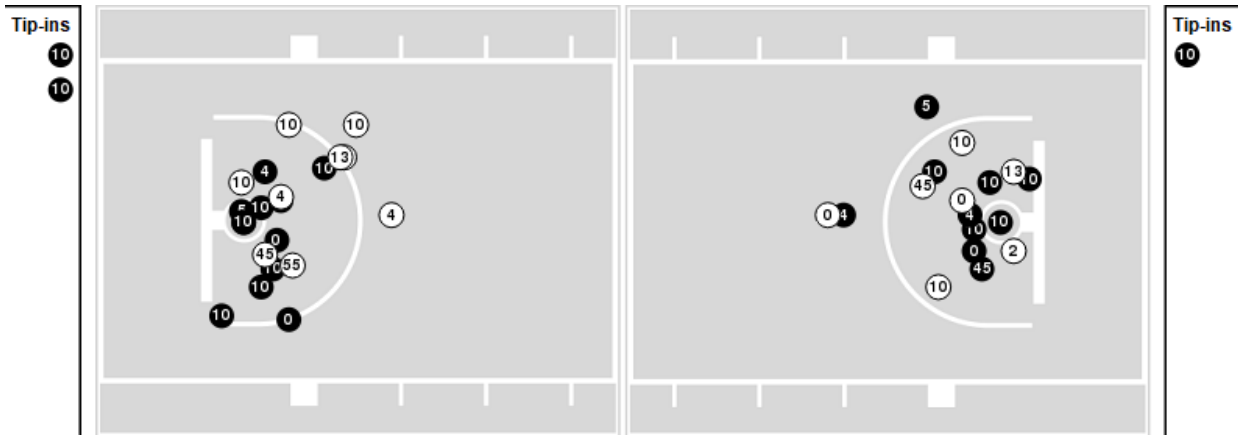

Blow Up Chart

● Made ○ Missed N - Player Number

LSU	M/A	%
Field Goals	27/62	44
2 Points	26/48	54
3 Points	1/14	7
Free Throws	18/25	72

LSU	M/A	%
Points in the Paint	44 (22 / 38)	58
Fast Break Points	5 (4/7)	57
Second Chance Points	17 (9/14)	64
Effective FG%	44