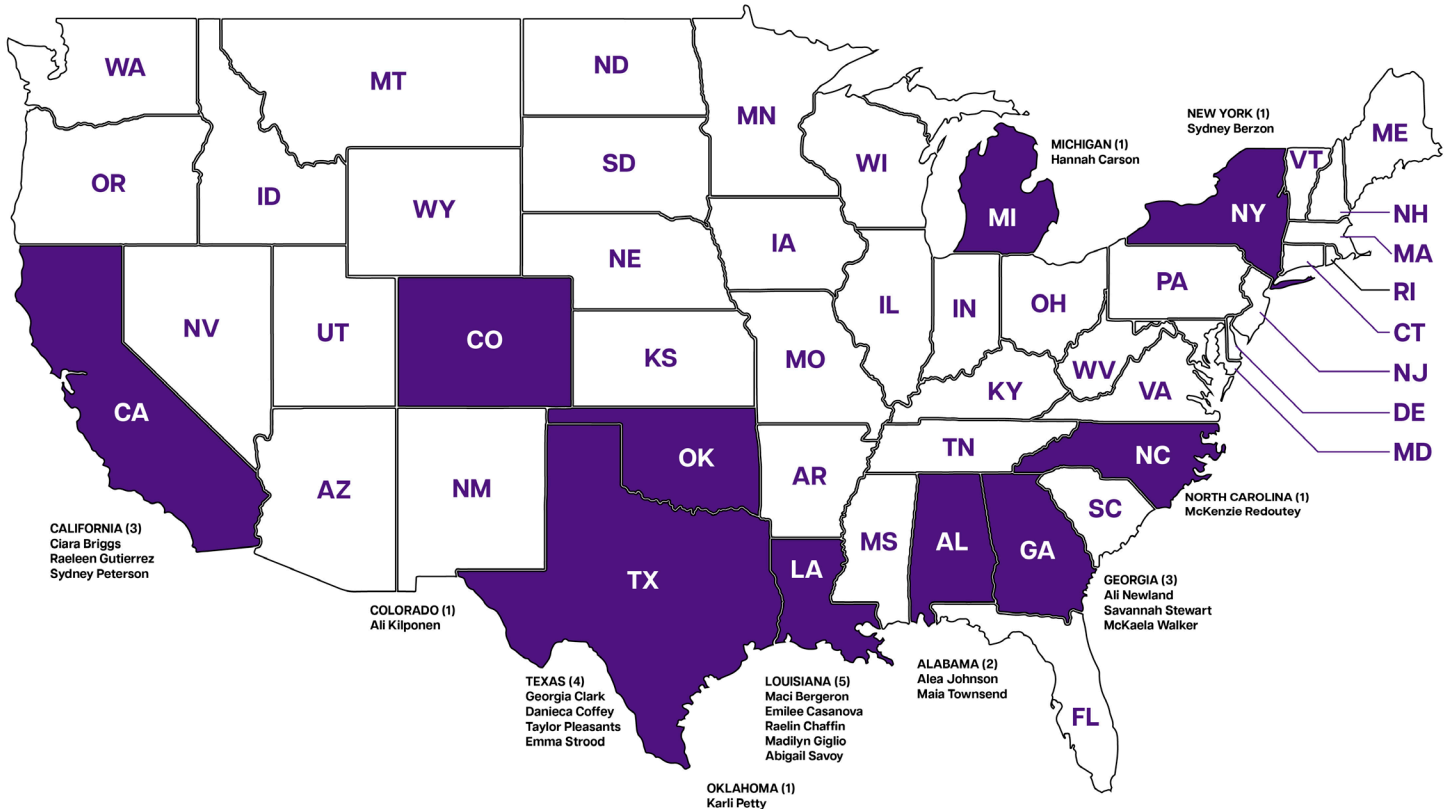

TIGERS BY STATE

PRONUNCIATION GUIDE

Players

- Ali **Kilponen** – Kil-poe-nin
- **Alea** Johnson – A-lee
- McKenzie **Redoutey** – Roo-deh-dee
- Madilyn **Giglio** – Jih-leo
- **Danieca** Coffey – Dan-eh-kuh
- Abigail **Savoy** – SAH-voy
- Raelin **Chaffin** – Chay-fin
- Maci **Bergeron** – BER-zher-on
- Raeleen **Gutierrez** – Goo-tee-eh-rez

Coaching Staff

- Beth **Torina** – tohr-REE-na