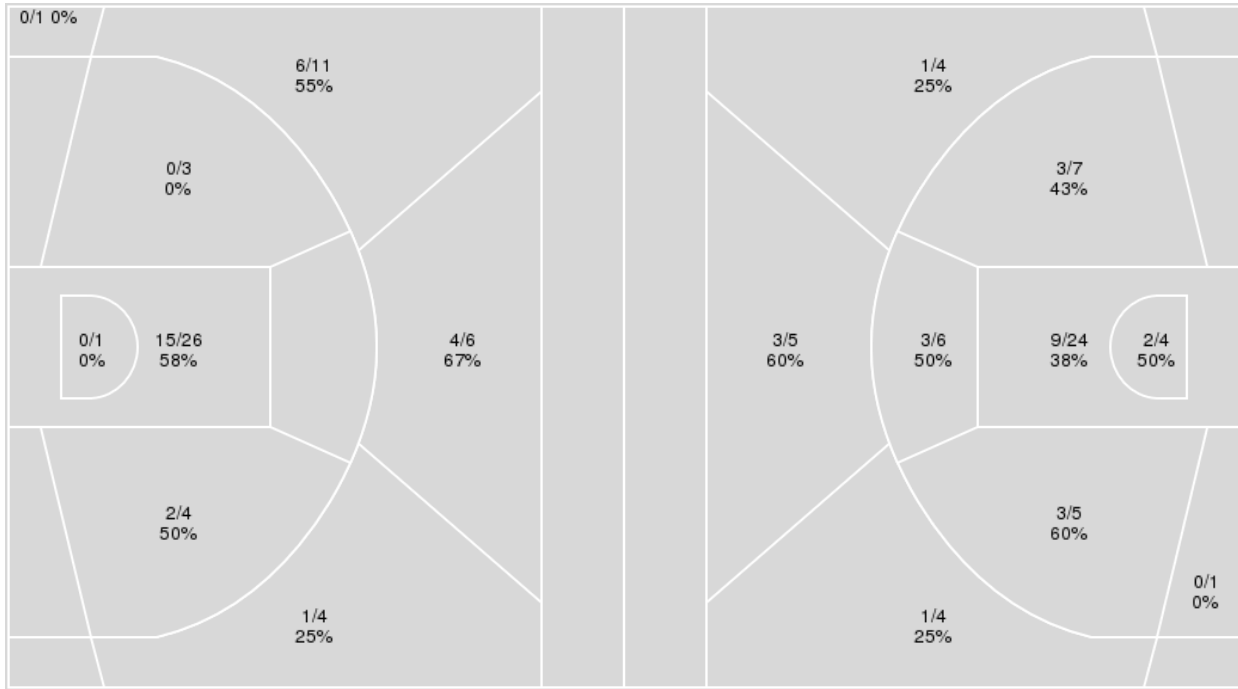

Georgia at LSU

03/03/23 Bon Secours Wellness Arena, Greenville
2022-23 Women's Basketball

Officials: Pualani Spurlock-Welsh, Cameron Inouye, Eric Koch

{ Players => 0, 10, 2, 4, 5, 10, 11, 13, 14, 15, 21, 23, 45, 55; } FG
Types => All; Results => All;

{ Players => 0, 1, 2, 3, 10, 13, 20, 21, 22, 23, 24, 25, 30, 31, 35; } FG
Types => All; Results => All;

LSU

Georgia

LSU	M/A	%
Field Goals	28/56	50
2 Points	17/34	50
3 Points	11/22	50
Free Throws	16/24	67

Georgia	M/A	%
Field Goals	25/60	42
2 Points	20/47	43
3 Points	5/13	38
Free Throws	11/17	65