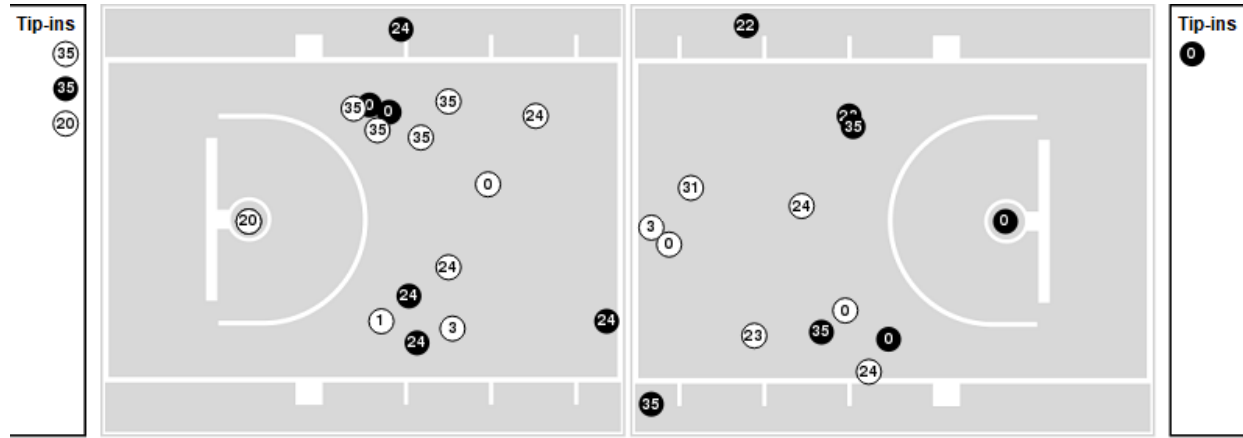

Blow Up Chart

N Made   **O** Missed   N - Player Number

Georgia	M/A	%
Field Goals	25/60	42
2 Points	20/47	43
3 Points	5/13	38
Free Throws	11/17	65

Georgia	M/A	%
Points in the Paint	22 (11 / 28)	39
Fast Break Points	10 (5/5)	100
Second Chance Points	11 (7/12)	58
Effective FG%	46