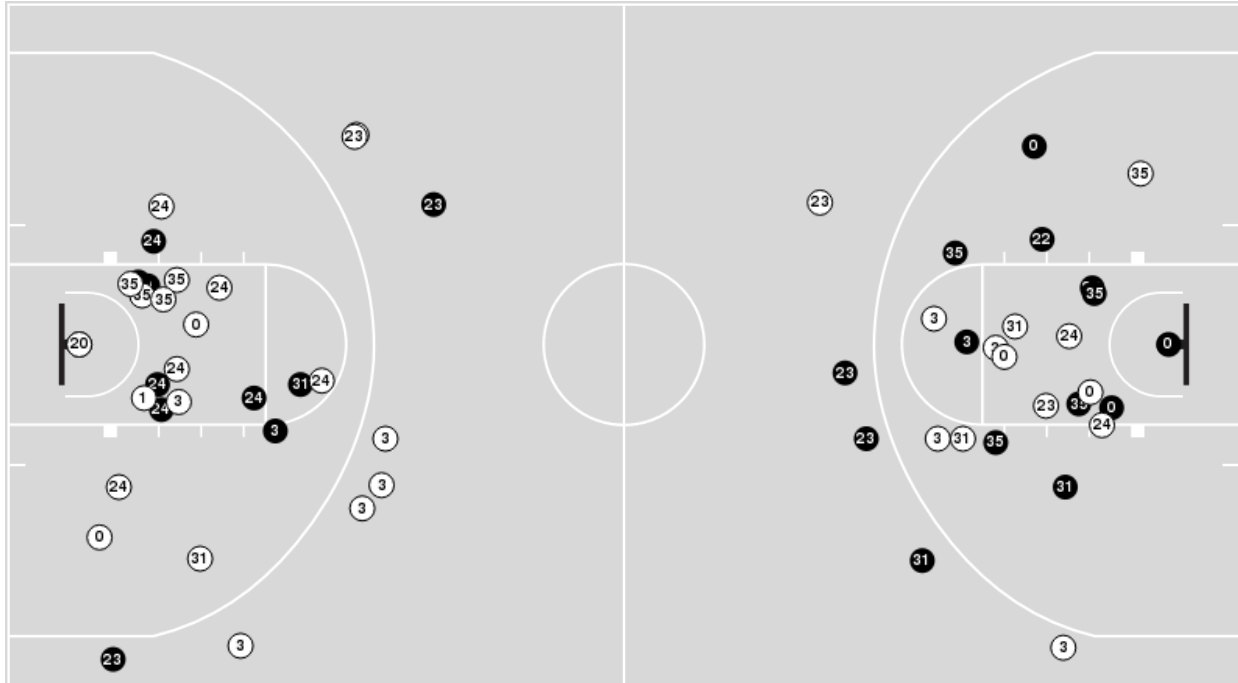

Players => 0, 1, 2, 3, 10, 13, 20, 21, 22, 23, 24, 25, 30, 31, 35 FG Types=>AllResults=>All

Georgia

All Field Goals