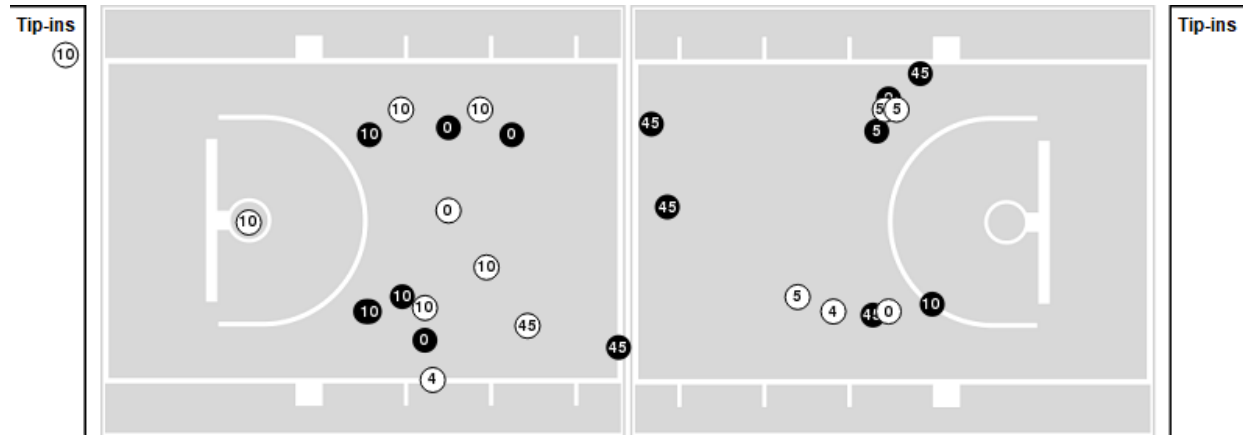

Blow Up Chart

● Made   ○ Missed   N - Player Number

LSU	M/A	%
Field Goals	28/56	50
2 Points	17/34	50
3 Points	11/22	50
Free Throws	16/24	67

LSU	M/A	%
Points in the Paint	30 (15 / 27)	56
Fast Break Points	12 (6/8)	75
Second Chance Points	7 (5/12)	42
Effective FG%	60