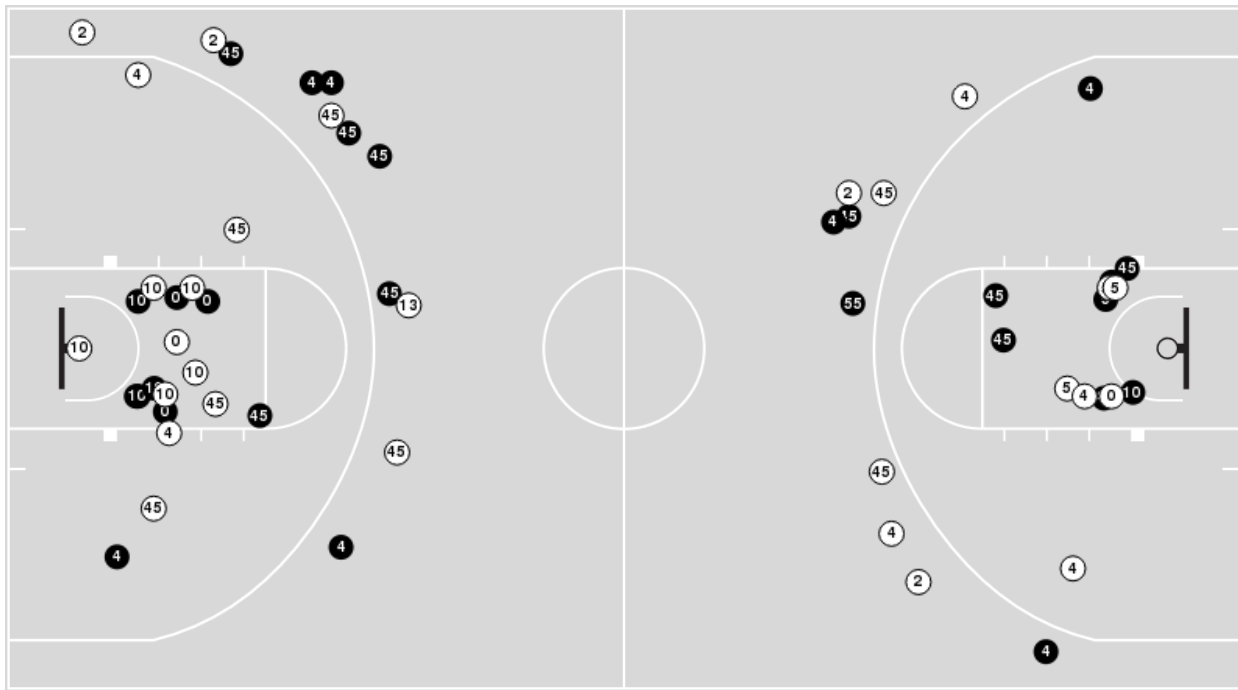

Georgia at LSU

03/03/23 Bon Secours Wellness Arena, Greenville
2022-23 Women's Basketball

Officials: Pualani Spurlock-Welsh, Cameron Inouye, Eric Koch

Players => 0, 10, 2, 4, 5, 10, 11, 13, 14, 15, 21, 23, 45, 55FG Types=>AllResults=>All

LSU

All Field Goals