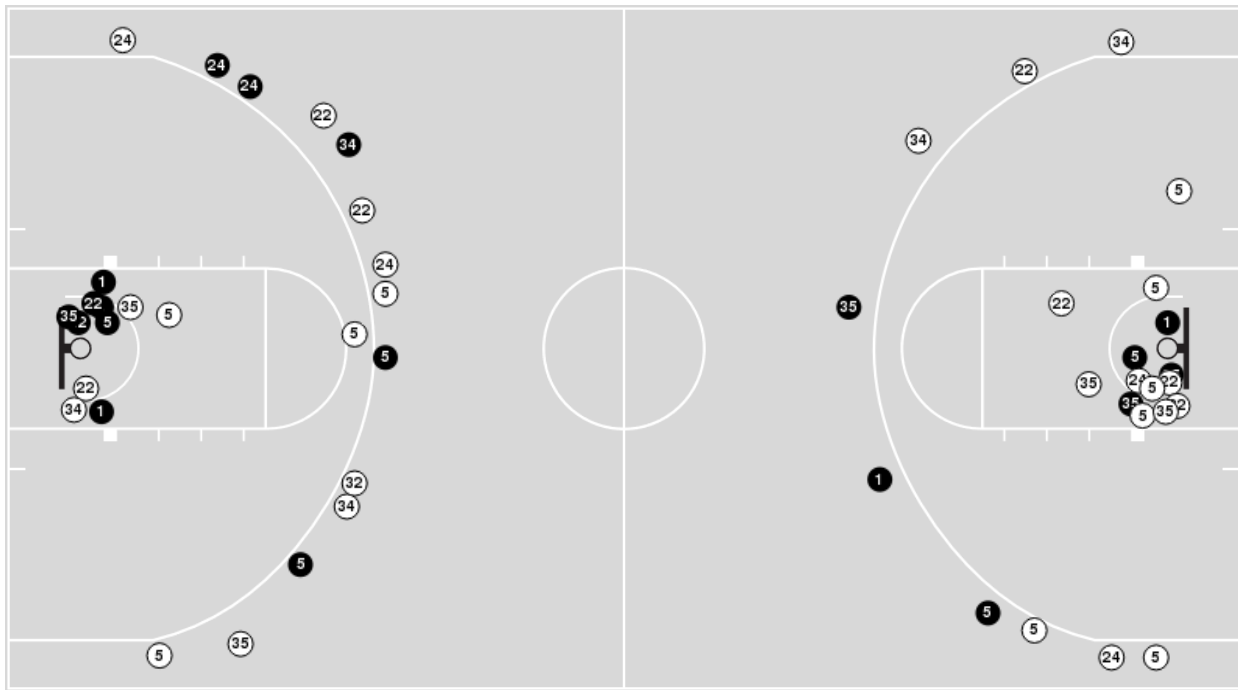

LSU at Utah

03/24/23 Bon Secours Wellness Arena, Greenville
2022-23 Women's Basketball

Game Time: 5:00 PM
Game Duration: 2:11
Attendance: 8,592

Officials: Tiffany Bird, Michael Price, Talisa Green

Players => 1, 2, 3, 5, 13, 22, 24, 25, 32, 34, 35, 42, 53FG Types=>AllResults=>All

Utah

All Field Goals