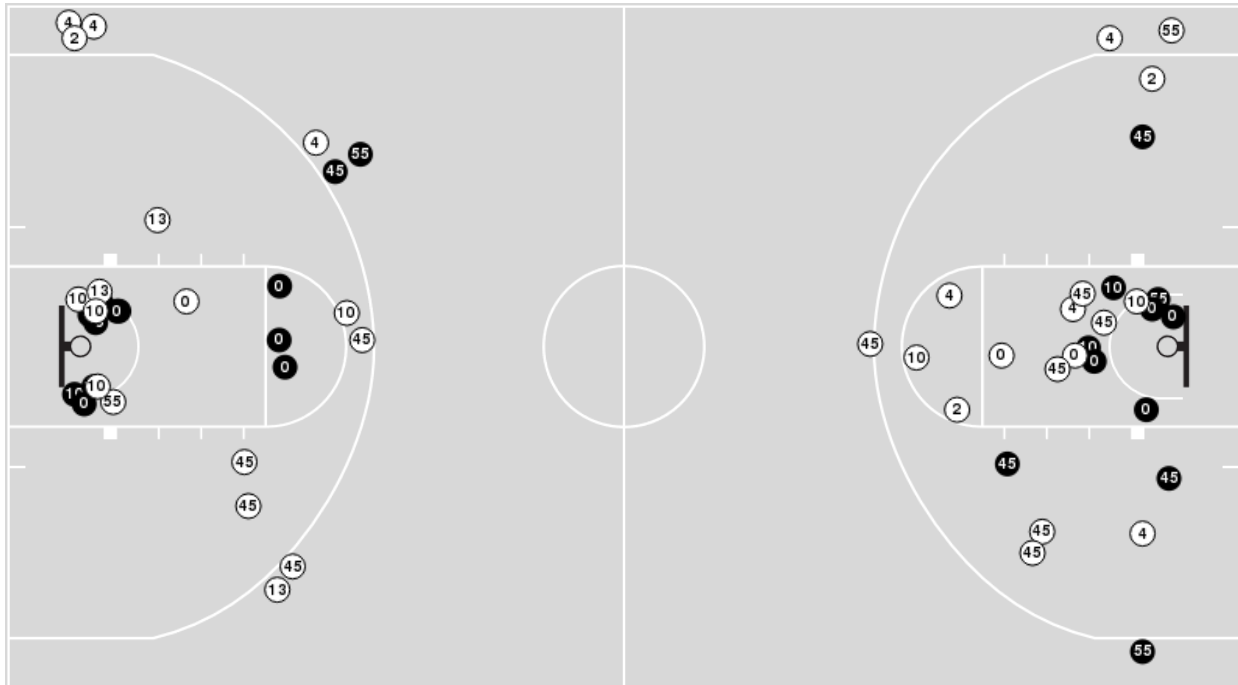

LSU at Utah

03/24/23 Bon Secours Wellness Arena, Greenville
2022-23 Women's Basketball

Game Time: 5:00 PM
Game Duration: 2:11
Attendance: 8,592

Officials: Tiffany Bird, Michael Price, Talisa Green

Players => 0, 2, 4, 5, 10, 10, 11, 13, 14, 15, 21, 23, 45, 55FG Types=>AllResults=>All

LSU

All Field Goals