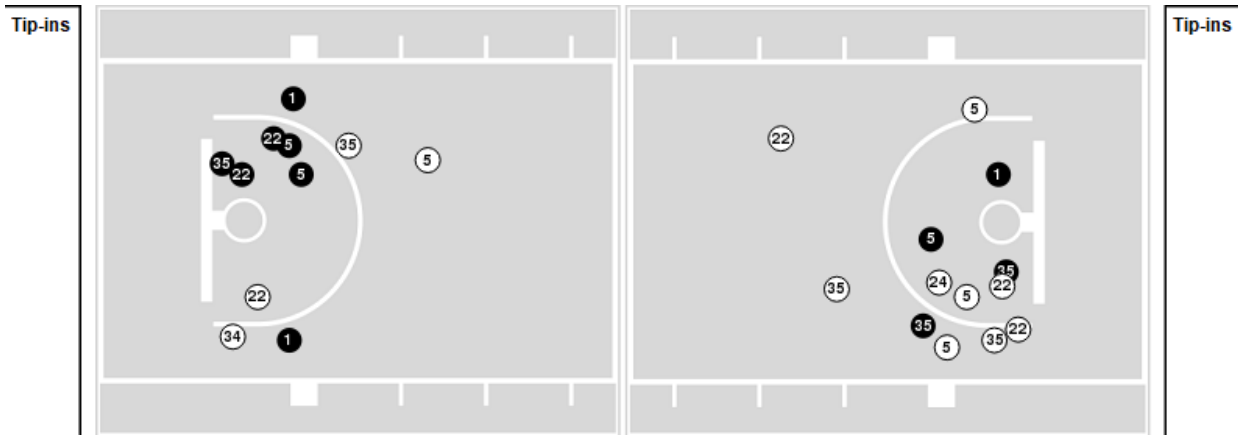

Blow Up Chart

● Made   ○ Missed   N - Player Number

Utah	M/A	%
Field Goals	19/49	39
2 Points	11/27	41
3 Points	8/22	36
Free Throws	17/24	71

Utah	M/A	%
Points in the Paint	22 (11 / 24)	46
Fast Break Points	9 (6/8)	75
Second Chance Points	5 (2/4)	50
Effective FG%	47