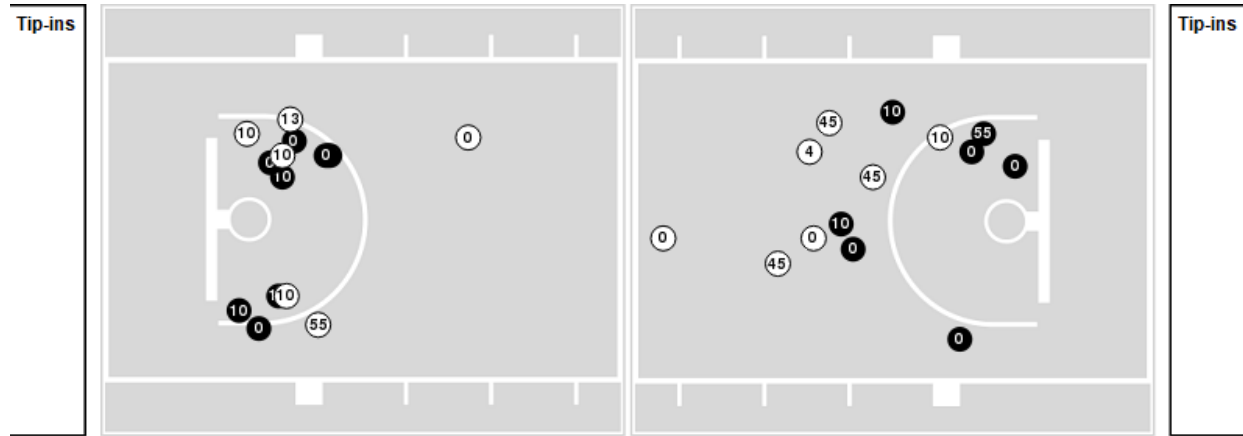

Blow Up Chart

● Made   ○ Missed   N - Player Number

LSU	M/A	%
Field Goals	24/58	41
2 Points	21/45	47
3 Points	3/13	23
Free Throws	15/23	65

LSU	M/A	%
Points in the Paint	30 (15 / 28)	54
Fast Break Points	9 (6/9)	67
Second Chance Points	13 (8/14)	57
Effective FG%	44