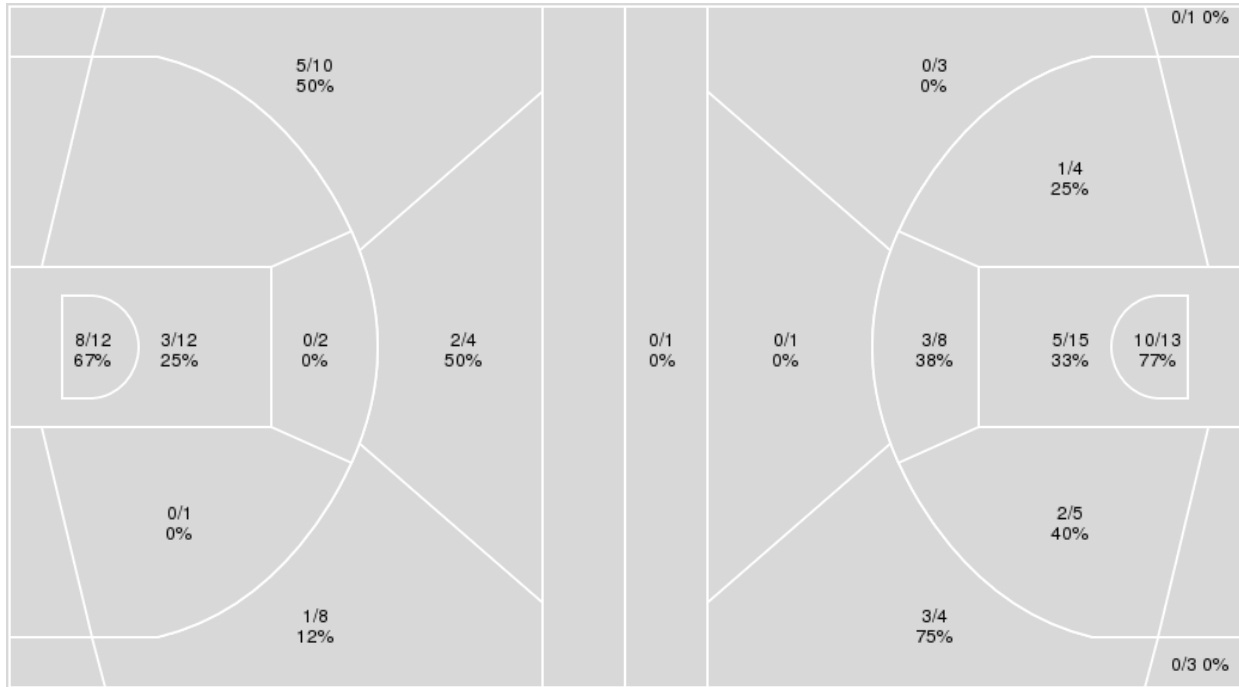

LSU at Utah

03/24/23 Bon Secours Wellness Arena, Greenville
2022-23 Women's Basketball

Game Time: 5:00 PM
Game Duration: 2:11
Attendance: 8,592

Officials: Tiffany Bird, Michael Price, Talisa Green

{ Players => 1, 2, 3, 5, 13, 22, 24, 25, 32, 34, 35, 42, 53; } FG Types => All; Results => All;

{ Players => 0, 2, 4, 5, 10, 10, 11, 13, 14, 15, 21, 23, 45, 55; } FG Types => All; Results => All;

Utah

LSU

Utah	M/A	%
Field Goals	19/49	39
2 Points	11/27	41
3 Points	8/22	36
Free Throws	17/24	71

LSU	M/A	%
Field Goals	24/58	41
2 Points	21/45	47
3 Points	3/13	23
Free Throws	15/23	65