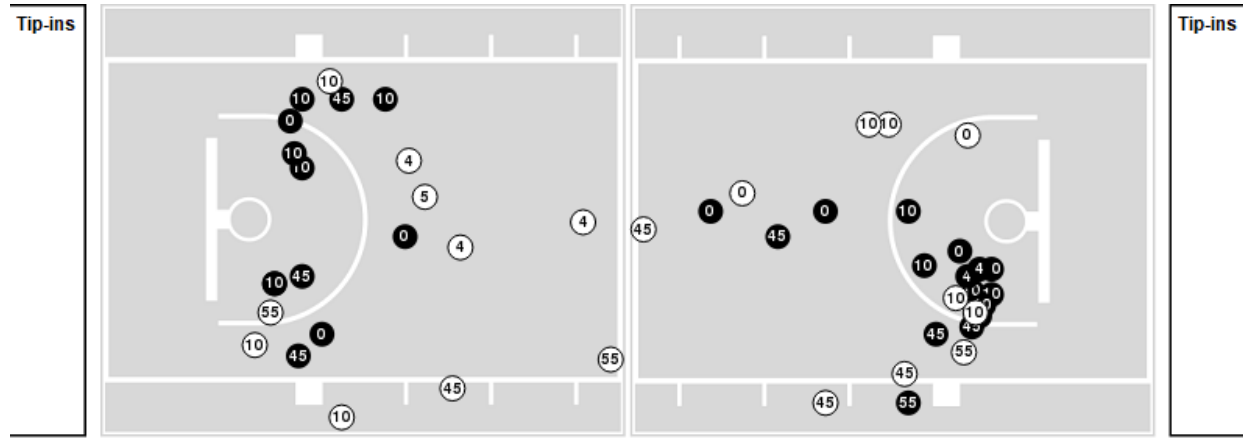

Blow Up Chart

● Made ○ Missed N - Player Number

LSU	M/A	%
Field Goals	33/70	47
2 Points	30/57	53
3 Points	3/13	23
Free Throws	10/16	62

LSU	M/A	%
Points in the Paint	54 (27 / 43)	63
Fast Break Points	6 (3/3)	100
Second Chance Points	24 (13/18)	72
Effective FG%	49