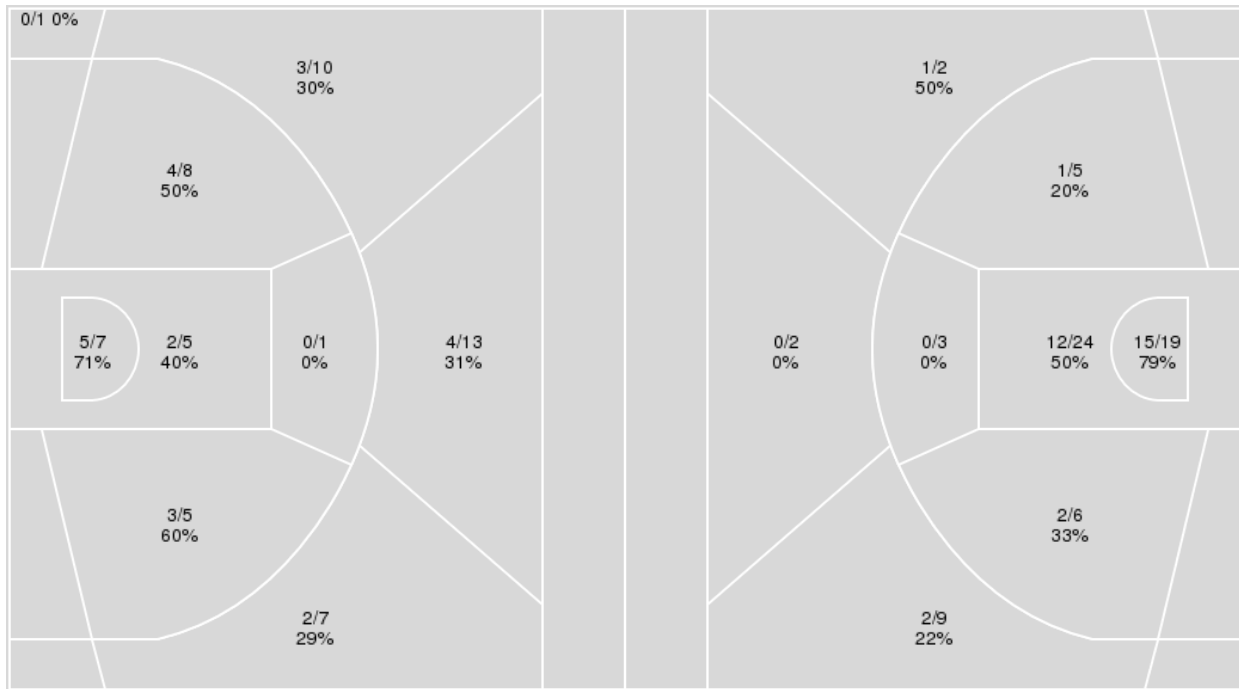

LSU at Virginia Tech

03/31/23 American Airlines Center, Dallas, TX

2023 NCAA Division I Women's Basketball Championship - Final Four

Officials: Maj Forsberg, Gina Cross, Angelica Suffren

{ Players => 1, 3, 5, 10, 11, 13, 14, 15, 22, 23, 32, 33, 35; } FG Types => All; Results => All;

{ Players => 0, 2, 4, 5, 10, 10, 11, 13, 14, 15, 21, 23, 45, 55; } FG Types => All; Results => All;

Virginia Tech

LSU

Virginia Tech	M/A	%
Field Goals	23/57	40
2 Points	14/26	54
3 Points	9/31	29
Free Throws	17/18	94

LSU	M/A	%
Field Goals	33/70	47
2 Points	30/57	53
3 Points	3/13	23
Free Throws	10/16	62