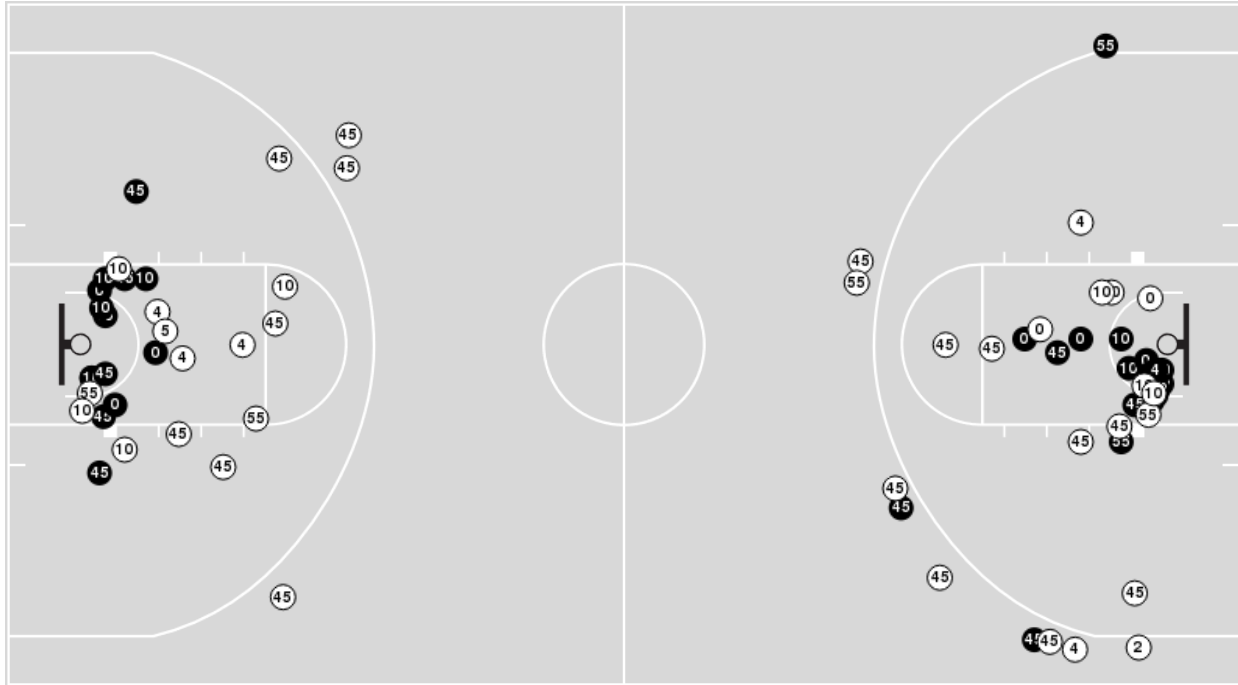

Players => 0, 2, 4, 5, 10, 10, 11, 13, 14, 15, 21, 23, 45, 55FG Types=>AllResults=>All

LSU

All Field Goals