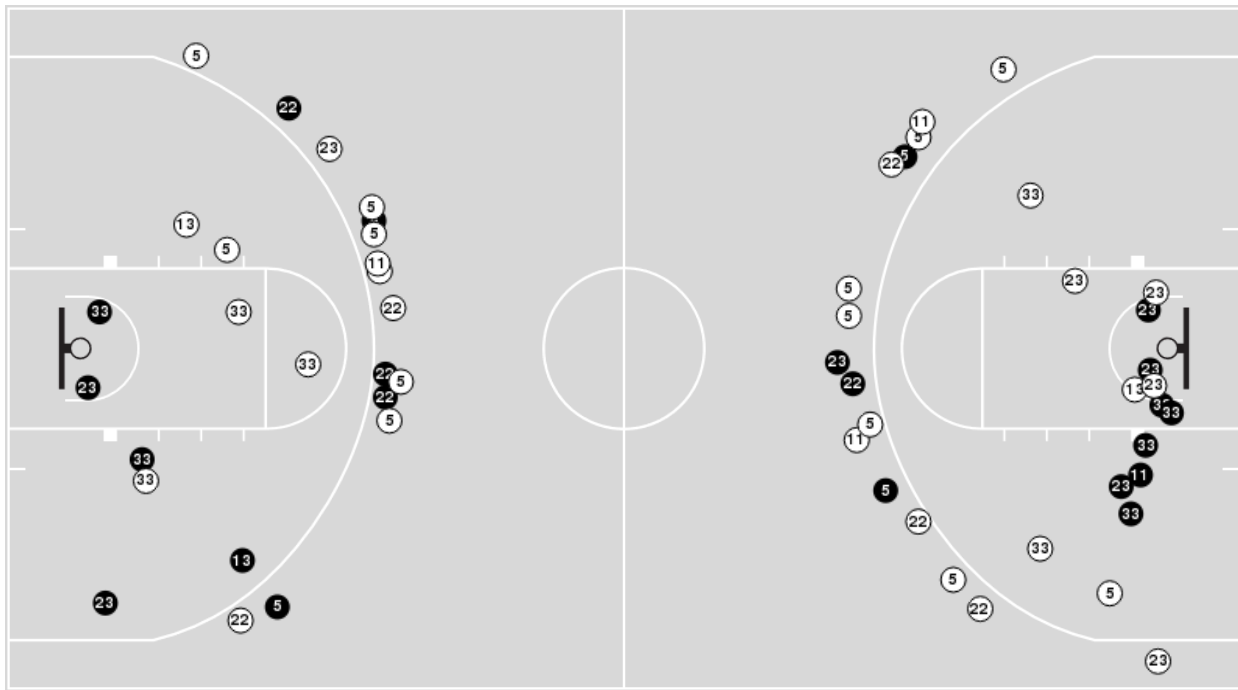

Players => 1, 3, 5, 10, 11, 13, 14, 15, 22, 23, 32, 33, 35FG Types=>AllResults=>All

Virginia Tech

All Field Goals