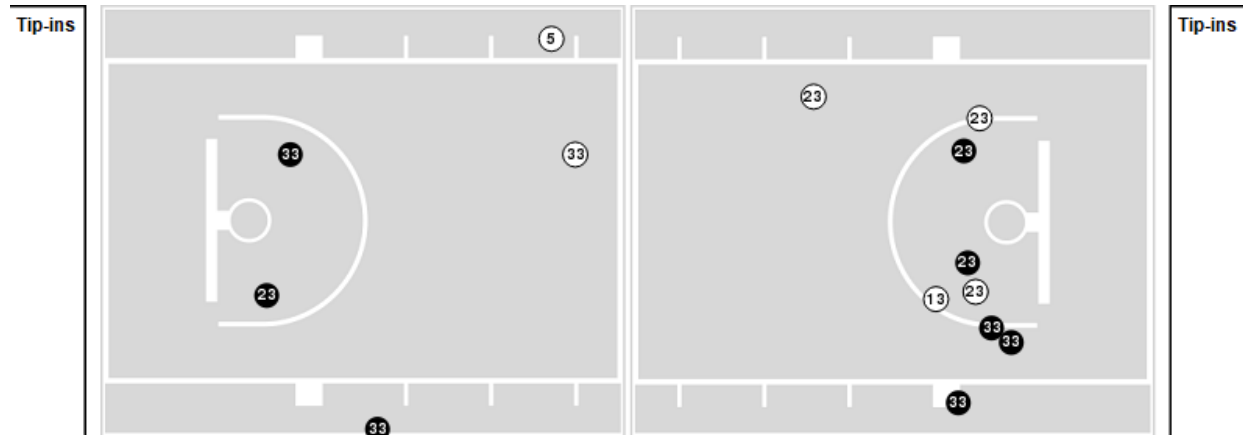

Blow Up Chart

● Made ○ Missed N - Player Number

Virginia Tech	M/A	%
Field Goals	23/57	40
2 Points	14/26	54
3 Points	9/31	29
Free Throws	17/18	94

Virginia Tech	M/A	%
Points in the Paint	14 (7 / 12)	58
Fast Break Points	4 (2/2)	100
Second Chance Points	19 (10/13)	77
Effective FG%	48