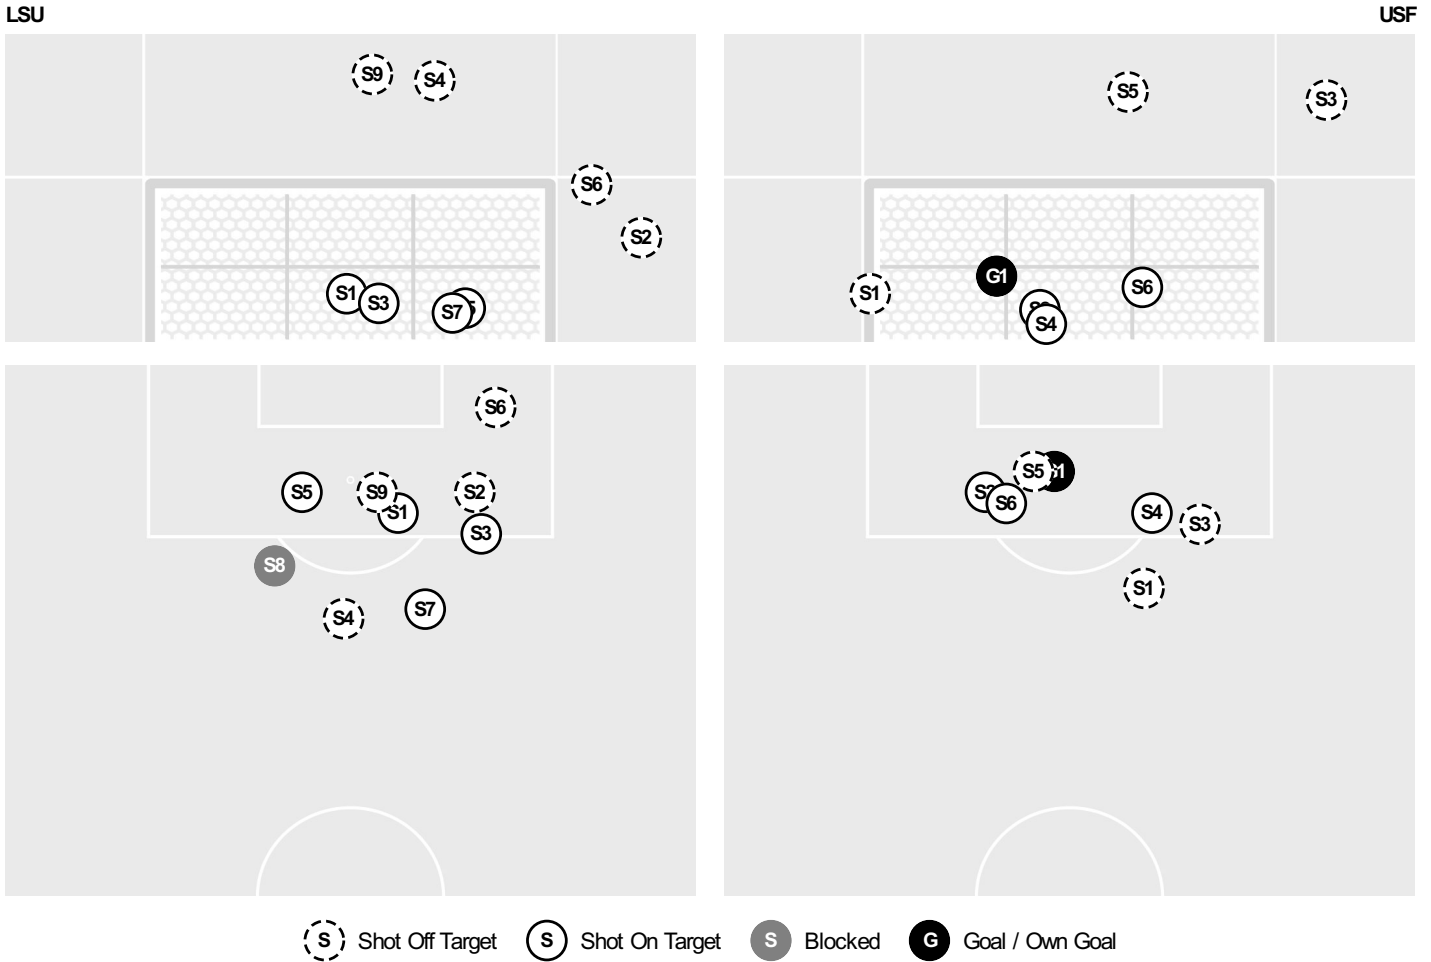

Official Soccer Play by Play - Second Half

**South Fla. vs LSU**

8/17/2023 LSU Soccer Stadium, Baton Rouge  
2023-24 Women's Soccer

**Match Time:** 6:00 PM

**Match Duration:** 02:17

**Attendance:** 1258

**Officials:** Abdou Ndiaye, Tim Chiasson, Jennifer Politz, Jordan Gray

- 81:07 Foul on South Fla..
- 82:19 Foul on LSU.
- 85:12 LSU substitution: Hartman, Hali for Ollivierre, Jocelyn.
- 85:12 LSU substitution: Bertram, Britney for Hermannsdottir, Ida.
- 85:12 USF substitution: Vincze, Peyton for Simone Prejean, Jaide.
- 85:33 LSU substitution: Johnson, Jordan for Humbyrd, Jaden.
- 88:12 Corner kick by USF [88:12].
- 89:11 Foul on South Fla..
- 89:28 Shot by LSU Baker, Mollie HIGH.
- 90:00 End of period [90:00].

**SOUTH FLA. 0, LSU 0**

Shots by Half Intervals	LSU	1st Half	2nd Half
		USF	3
		5	2

Shot Chart

(S) Shot Off Target   (S) Shot On Target   (S) Blocked   (G) Goal / Own Goal

Shot Summary

LSU			
No	Time	Player	Description
S1	6'	10, Ida Hermannsdottir	Saved
S2	7'	23, Raelyn Prince	
S3	26'	9, Maya Gordon	Saved
S4	60'	10, Ida Hermannsdottir	
S5	61'	29, Jaden Humbyrd	Saved
S6	70'	10, Ida Hermannsdottir	
S7	80'	38, Rammie Noel	Saved
S8	81'	71, Mollie Baker	Blocked
S9	90'	71, Mollie Baker	