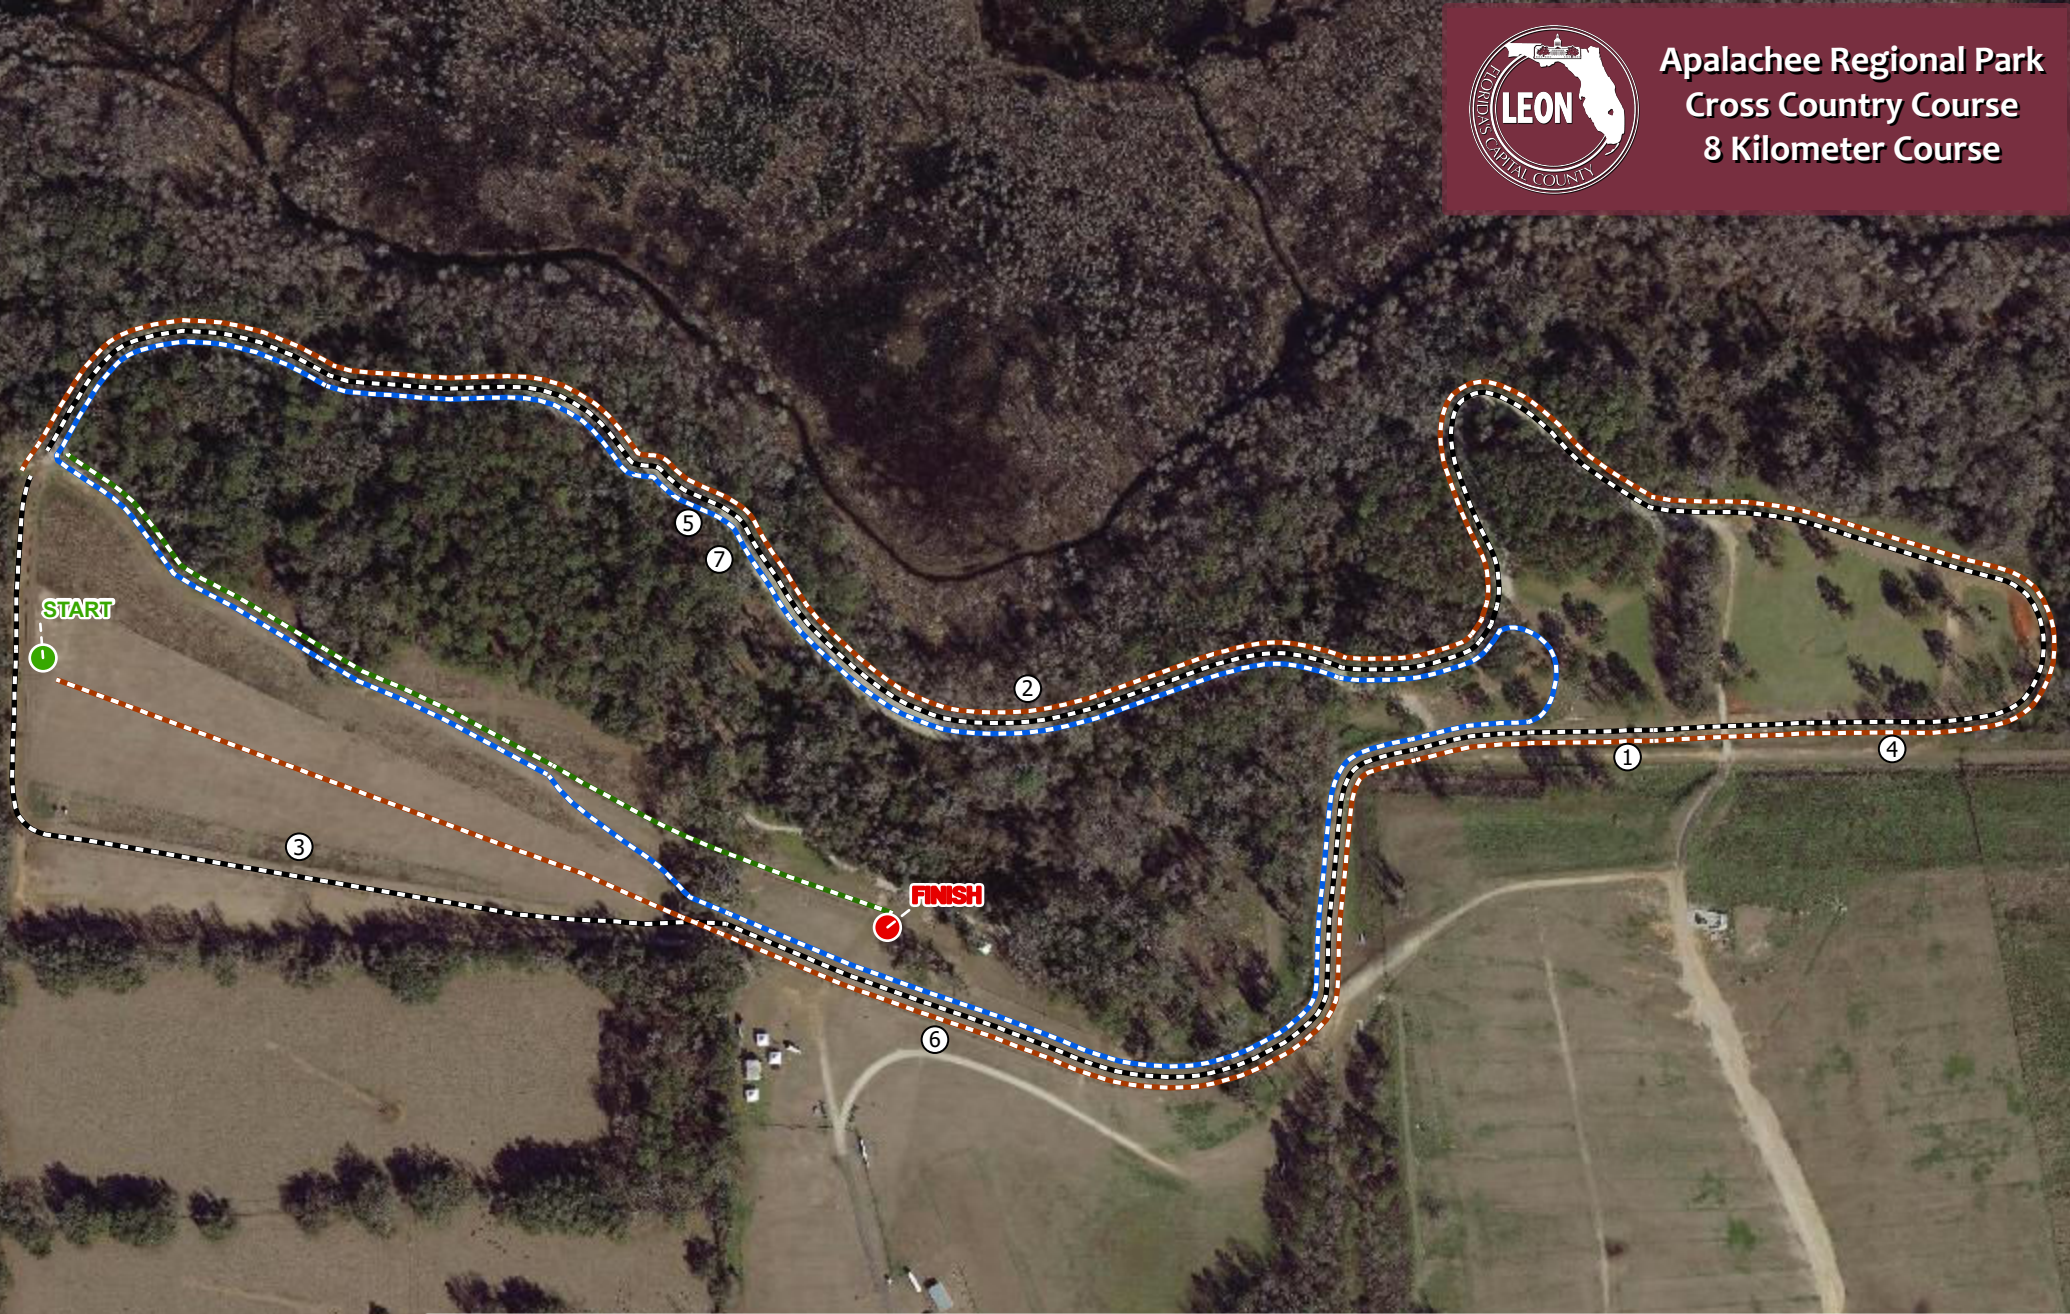

Apalachee Regional Park Cross Country Course 8 Kilometer Course

COURSE ROUTING KEY