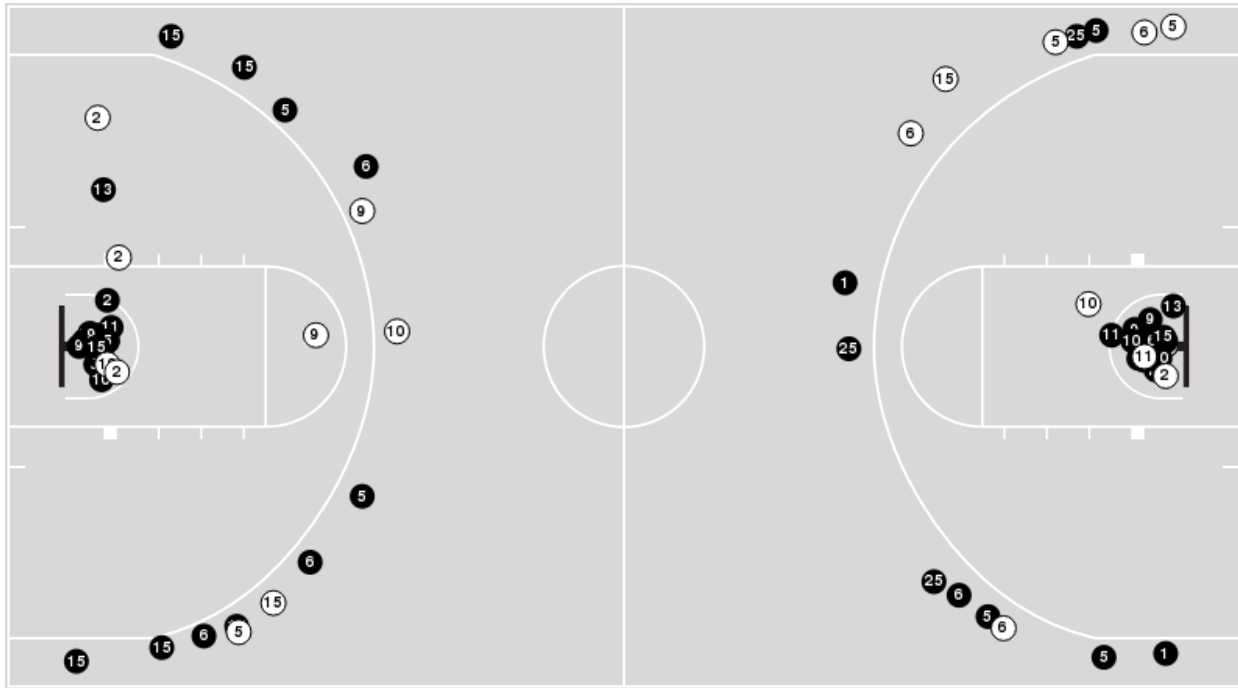

Officials: Jason Baker, Patrick Evans, Matt Jarman

Players => AllFG Types=>AllResults=>All

LSU

All Field Goals