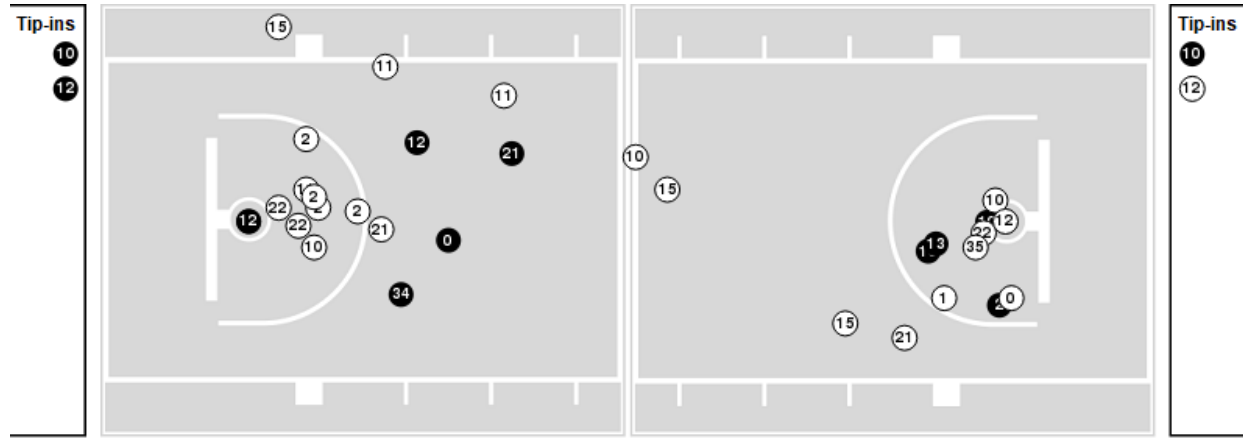

Blow Up Chart

N Made   **O** Missed   **N** - Player Number

Louisiana Christian	M/A	%
Field Goals	15/62	24
2 Points	12/41	29
3 Points	3/21	14
Free Throws	11/16	69

Louisiana Christian	M/A	%
Points in the Paint	22 (11 / 31)	35
Fast Break Points	6 (5/7)	71
Second Chance Points	13 (9/14)	64
Effective FG%	27