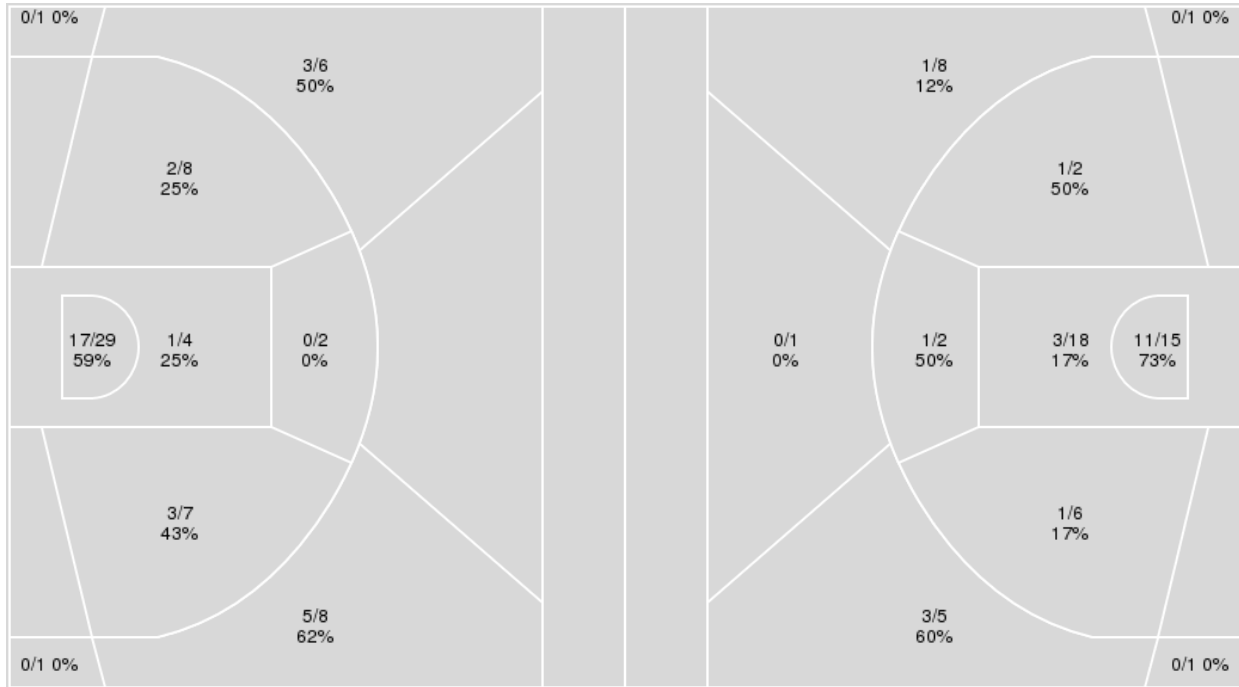

Jacksonville at LSU

12/30/23 Maravich Assembly Center, Baton Rouge
2023-24 Women's Basketball

Game Time: 7:00 PM
Game Duration: 2:20
Attendance: 12,347

Officials: Joseph Vasziy, Eric Koch, Tasha Smith

{ Players => 1, 2, 4, 5, 10, 11, 12, 13, 14, 20, 23, 24, 55; } FG Types => { Players => All; } FG Types => All; Results => All;
All; Results => All;

LSU

Jacksonville

LSU	M/A	%
Field Goals	31/66	47
2 Points	23/50	46
3 Points	8/16	50
Free Throws	40/52	77

Jacksonville	M/A	%
Field Goals	21/59	36
2 Points	17/43	40
3 Points	4/16	25
Free Throws	22/32	69