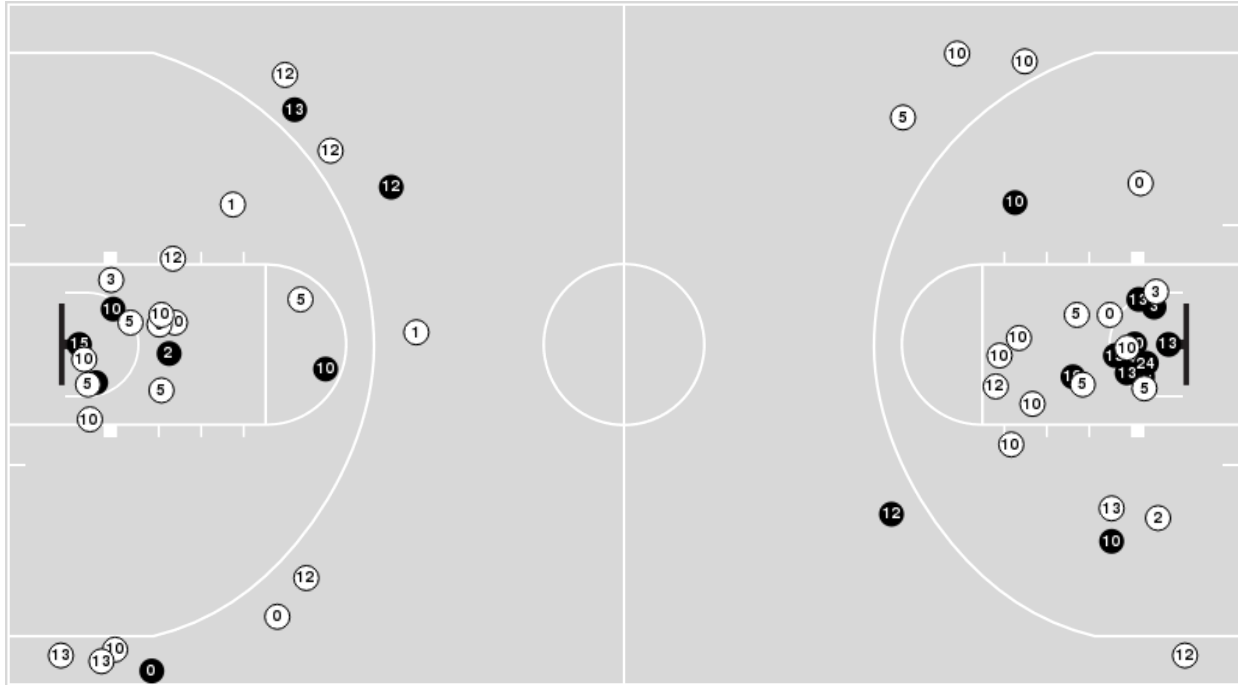

Jacksonville at LSU

12/30/23 Maravich Assembly Center, Baton Rouge
2023-24 Women's Basketball

Officials: Joseph Vasziy, Eric Koch, Tasha Smith

Players => AllFG Types=>AllResults=>All

Jacksonville

All Field Goals