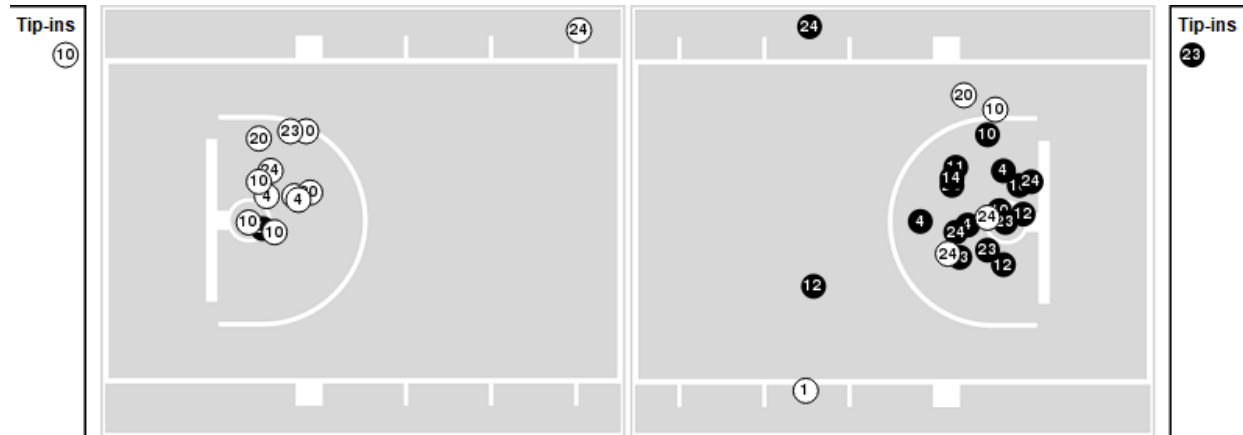

Blow Up Chart

● Made ○ Missed N - Player Number

LSU	M/A	%
Field Goals	31/66	47
2 Points	23/50	46
3 Points	8/16	50
Free Throws	40/52	77

LSU	M/A	%
Points in the Paint	36 (18 / 33)	55
Fast Break Points	40 (27/31)	87
Second Chance Points	15 (14/24)	58
Effective FG%	53