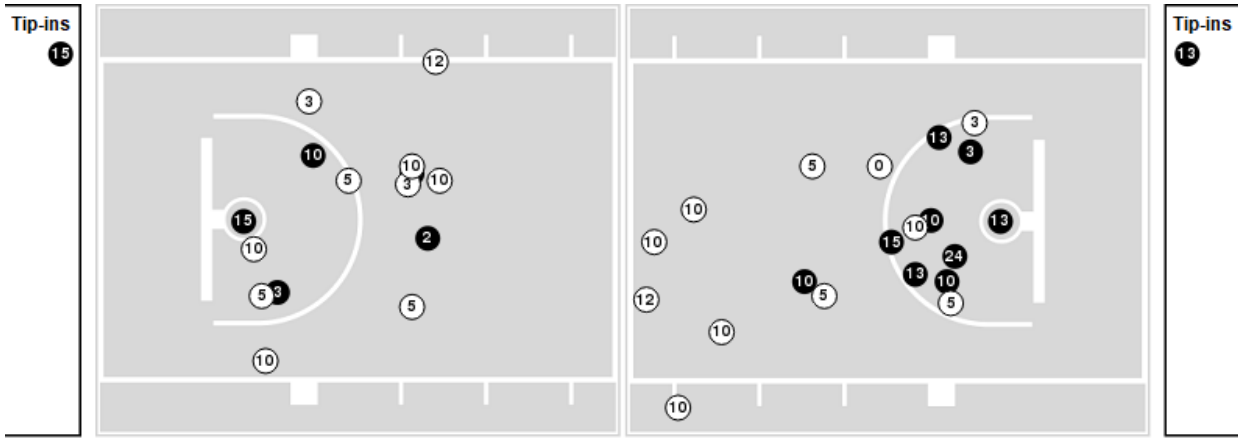

Blow Up Chart

● Made   ○ Missed   N - Player Number

Jacksonville	M/A	%
Field Goals	21/59	36
2 Points	17/43	40
3 Points	4/16	25
Free Throws	22/32	69

Jacksonville	M/A	%
Points in the Paint	28 (14 / 33)	42
Fast Break Points	17 (12/17)	71
Second Chance Points	9 (4/8)	50
Effective FG%	39