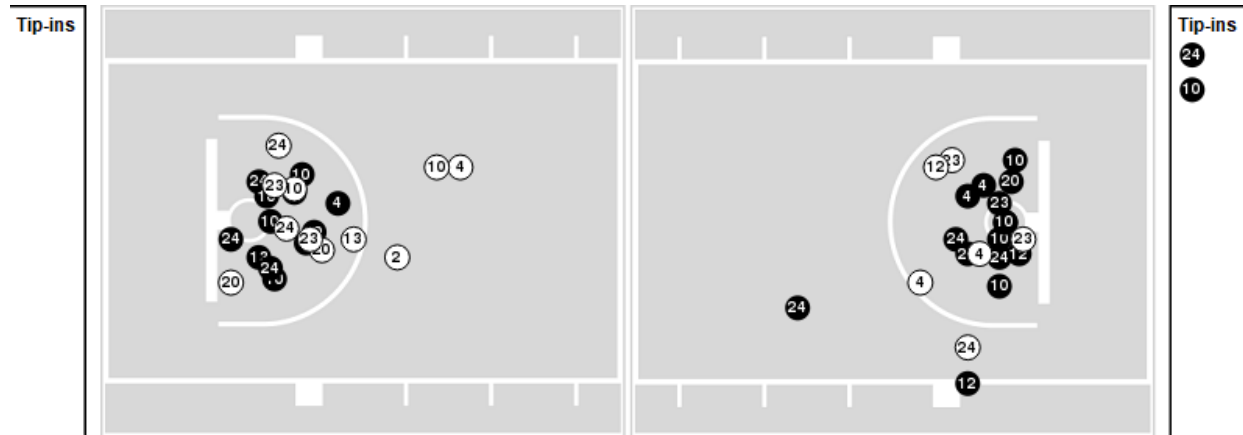

Officials: Brian Garland, Timothy Greene, Toni Patillo

Players => 1, 2, 4, 5, 10, 11, 12, 13, 14, 20, 23, 24, 55FG Types=>AllResults=>All

LSU

All Field Goals

Blow Up Chart

● Made ○ Missed N - Player Number