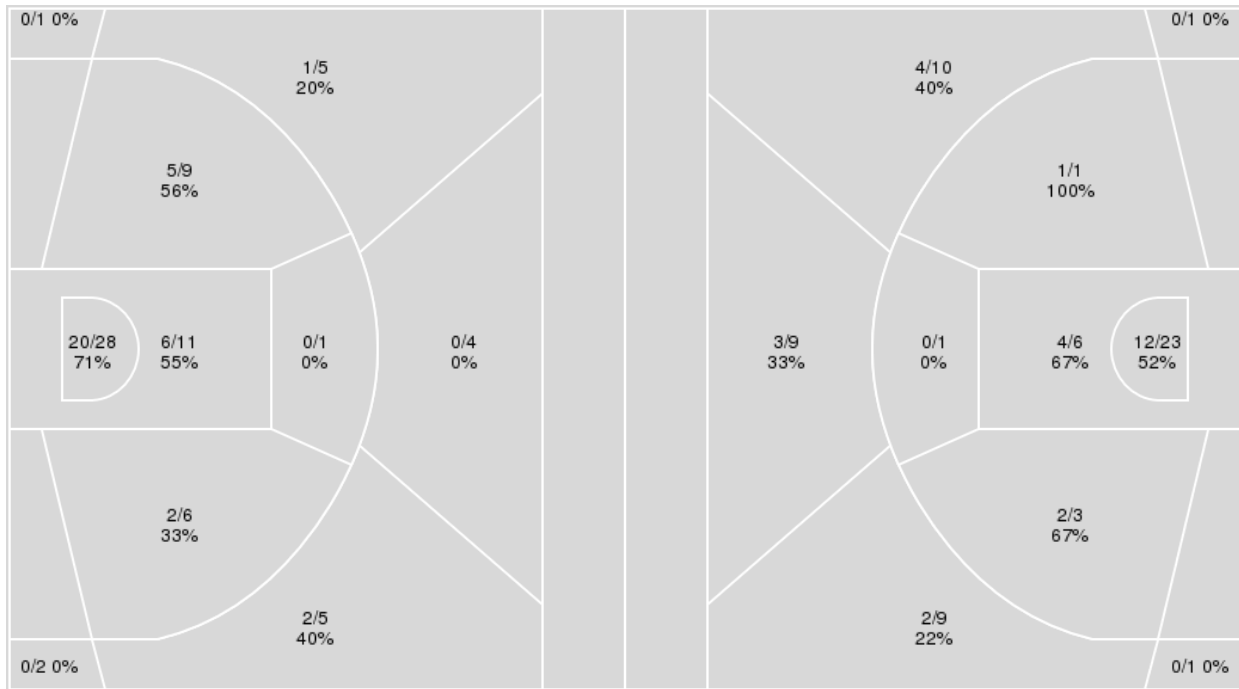

Missouri at LSU

01/04/24 Maravich Assembly Center, Baton Rouge
2023-24 Women's Basketball

Game Time: 8:00 PM
Game Duration: 1:54
Attendance: 11,286

Officials: Pualani Spurlock-Welch, Teresa Stuck, Nykeshia Thompson

{ Players => 1, 2, 4, 5, 10, 11, 12, 13, 14, 20, 23, 24, 55; } FG Types => All; Results => All;

{ Players => 0, 1, 4, 5, 7, 14, 20, 21, 23, 24, 30, 34, 40, 43; } FG Types => All; Results => All;

LSU

Missouri

LSU	M/A	%
Field Goals	36/72	50
2 Points	33/55	60
3 Points	3/17	18
Free Throws	17/21	81

Missouri	M/A	%
Field Goals	28/64	44
2 Points	19/34	56
3 Points	9/30	30
Free Throws	7/11	64