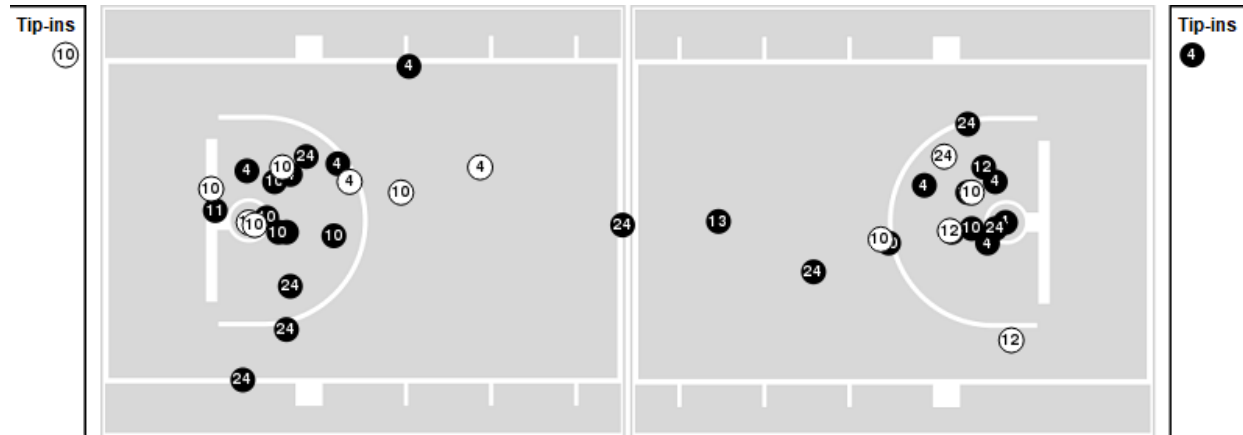

Blow Up Chart

● Made   ○ Missed   N - Player Number

LSU	M/A	%
Field Goals	36/72	50
2 Points	33/55	60
3 Points	3/17	18
Free Throws	17/21	81

LSU	M/A	%
Points in the Paint	52 (26 / 39)	67
Fast Break Points	20 (12/12)	100
Second Chance Points	19 (10/17)	59
Effective FG%	52