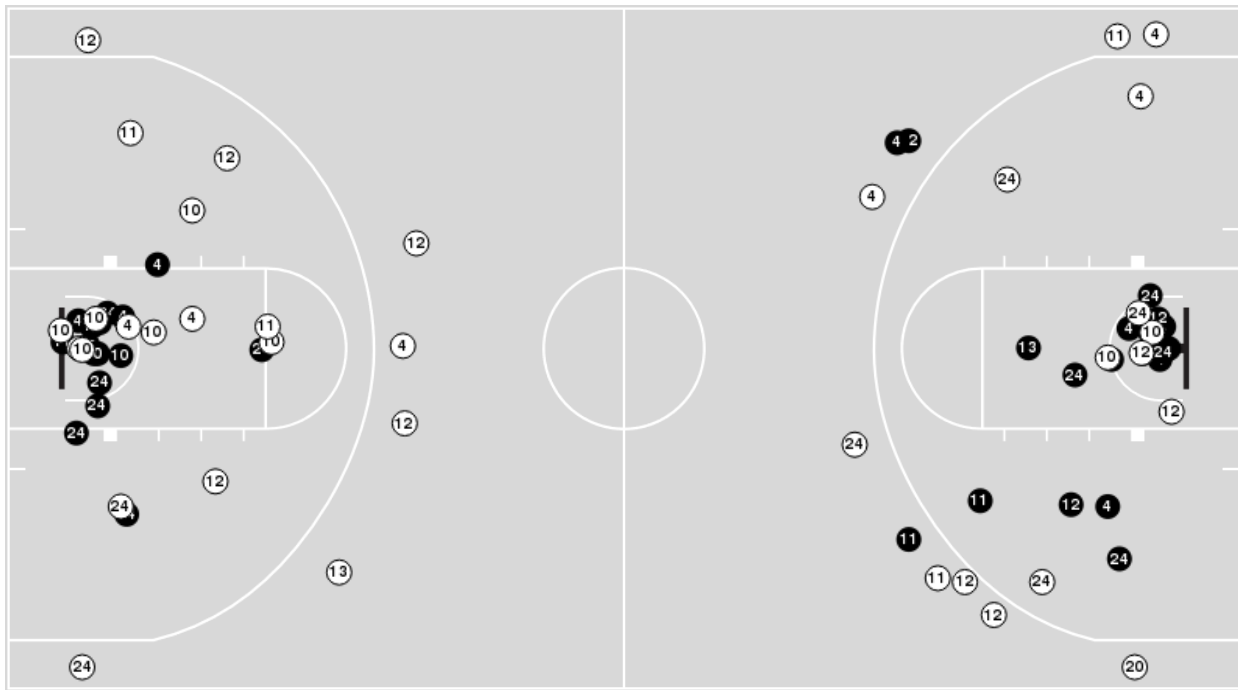

Missouri at LSU

01/04/24 Maravich Assembly Center, Baton Rouge
2023-24 Women's Basketball

Game Time: 8:00 PM
Game Duration: 1:54
Attendance: 11,286

Officials: Pualani Spurlock-Welch, Teresa Stuck, Nykeshia Thompson

Players => 1, 2, 4, 5, 10, 11, 12, 13, 14, 20, 23, 24, 55FG Types=>AllResults=>All

LSU

All Field Goals