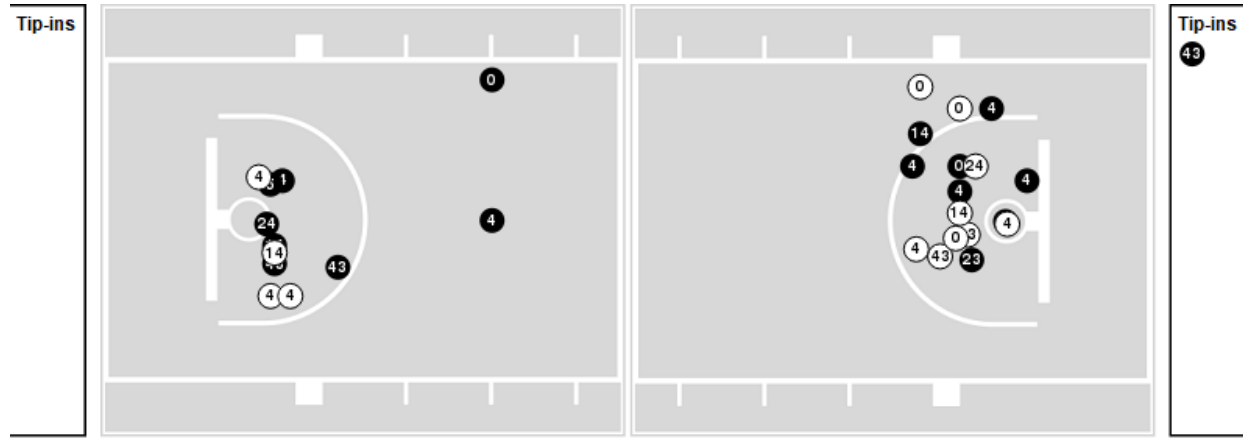

Blow Up Chart

● Made ○ Missed N - Player Number

Missouri	M/A	%
Field Goals	28/64	44
2 Points	19/34	56
3 Points	9/30	30
Free Throws	7/11	64

Missouri	M/A	%
Points in the Paint	32 (16 / 29)	55
Fast Break Points	13 (7/9)	78
Second Chance Points	10 (5/8)	62
Effective FG%	51