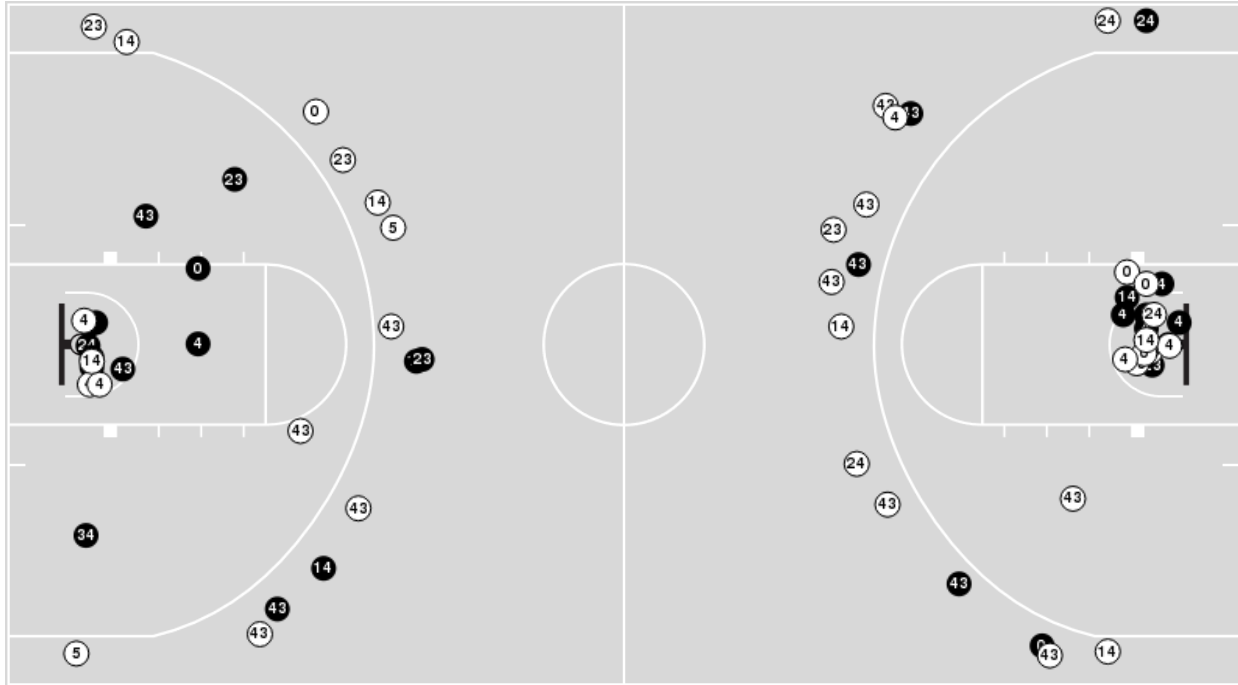

Missouri at LSU

01/04/24 Maravich Assembly Center, Baton Rouge
2023-24 Women's Basketball

Game Time: 8:00 PM
Game Duration: 1:54
Attendance: 11,286

Officials: Pualani Spurlock-Welch, Teresa Stuck, Nykeshia Thompson

Players => 0, 1, 4, 5, 7, 14, 20, 21, 23, 24, 30, 34, 40, 43FG Types=>AllResults=>All

Missouri

All Field Goals