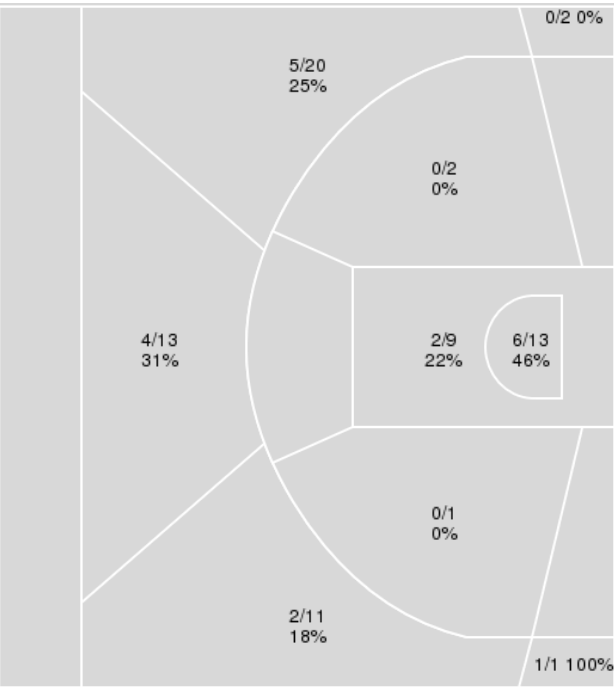

Arkansas at LSU

01/21/24 Maravich Assembly Center, Baton Rouge
2023-24 Women's Basketball

Game Time: 4:00 PM
Game Duration: 1:48
Attendance: 12,873

Officials: Angelica Suffren, Marj Forsburg, Billy Smith

{ Players => 1, 2, 4, 5, 10, 11, 12, 13, 14, 20, 23, 24, 55; } FG Types => All; Results => All;

{ Players => 0, 2, 4, 8, 10, 13, 20, 21, 23, 30, 34, 43, 44, 55; } FG Types => All; Results => All;

LSU

Arkansas

LSU	M/A	%
Field Goals	36/74	49
2 Points	28/54	52
3 Points	8/20	40
Free Throws	19/26	73

Arkansas	M/A	%
Field Goals	20/72	28
2 Points	8/25	32
3 Points	12/47	26
Free Throws	16/17	94