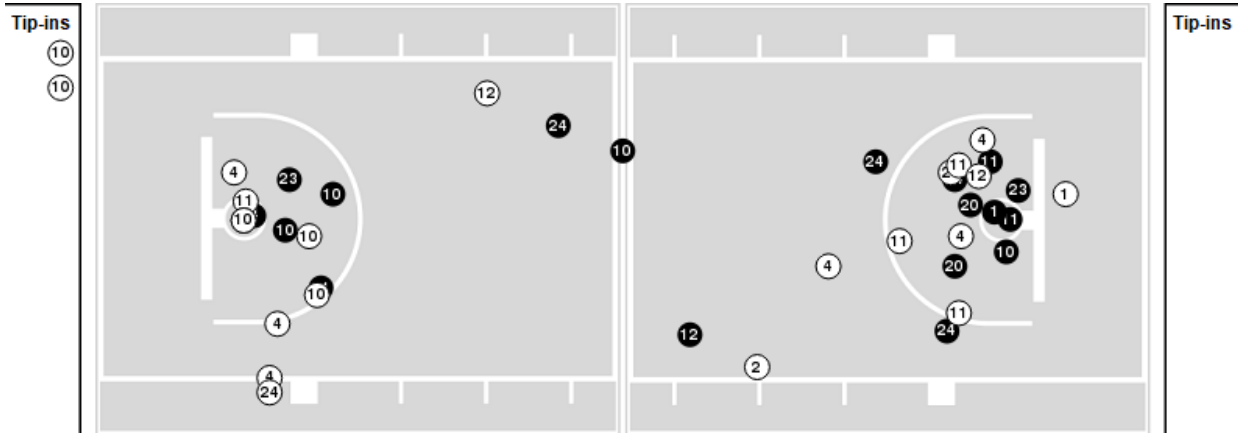

Blow Up Chart

● Made ○ Missed N - Player Number

LSU	M/A	%
Field Goals	36/74	49
2 Points	28/54	52
3 Points	8/20	40
Free Throws	19/26	73

LSU	M/A	%
Points in the Paint	36 (18 / 36)	50
Fast Break Points	11 (7/7)	100
Second Chance Points	16 (7/16)	44
Effective FG%	54