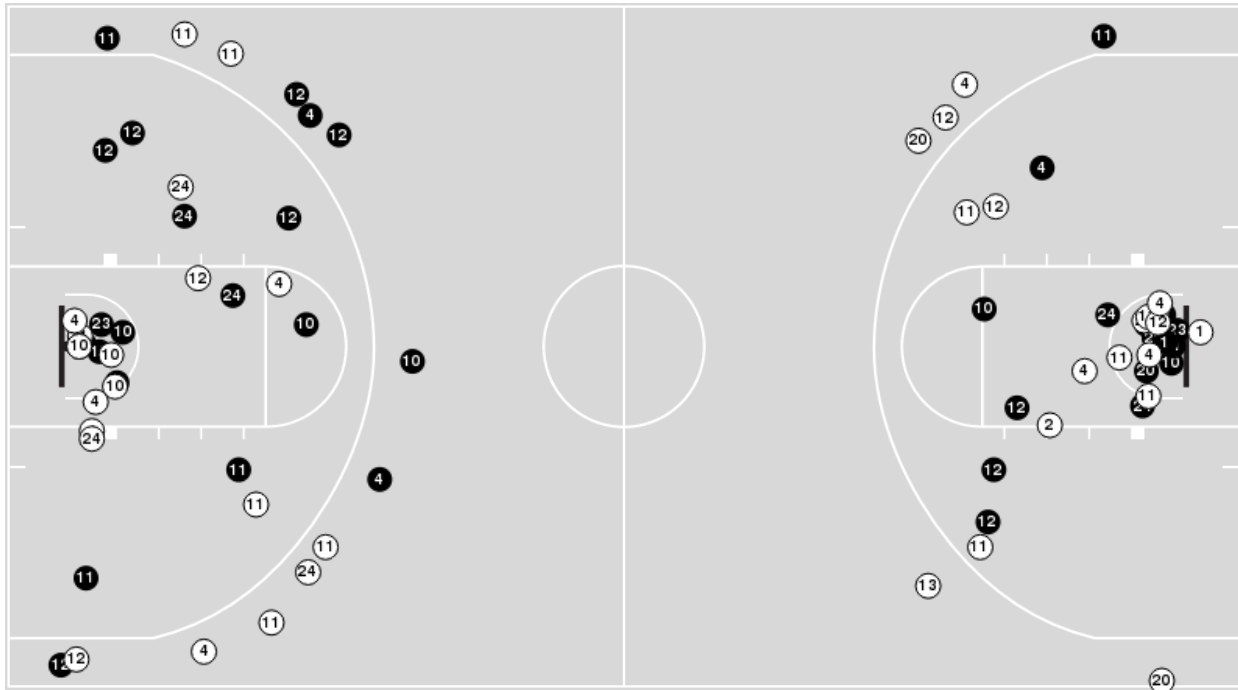

Arkansas at LSU

01/21/24 Maravich Assembly Center, Baton Rouge
2023-24 Women's Basketball

Game Time: 4:00 PM
Game Duration: 1:48
Attendance: 12,873

Officials: Angelica Suffren, Marj Forsburg, Billy Smith

Players => 1, 2, 4, 5, 10, 11, 12, 13, 14, 20, 23, 24, 55FG Types=>AllResults=>All

LSU

All Field Goals