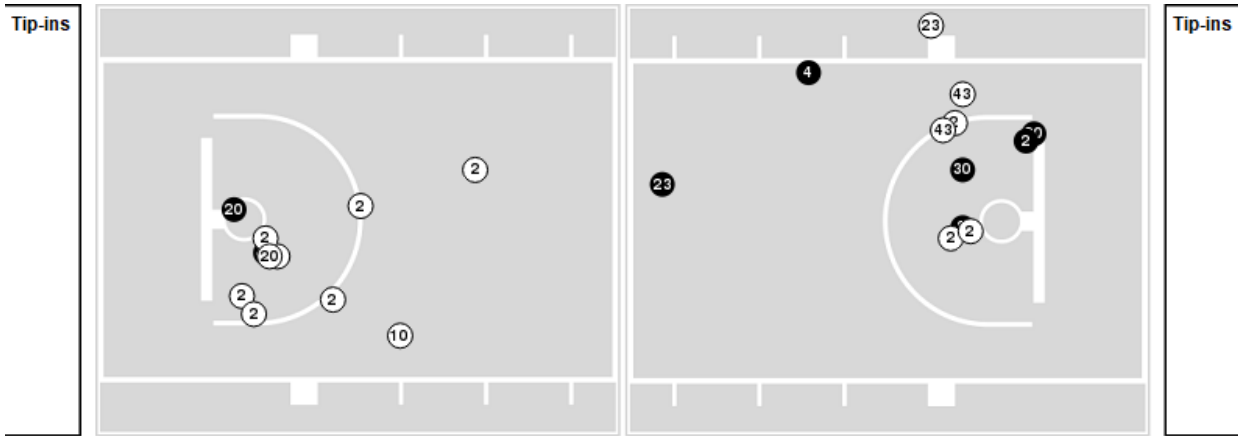

Blow Up Chart

N Made   **O** Missed   N - Player Number

Arkansas	M/A	%
Field Goals	20/72	28
2 Points	8/25	32
3 Points	12/47	26
Free Throws	16/17	94

Arkansas	M/A	%
Points in the Paint	16 (8 / 22)	36
Fast Break Points	11 (5/5)	100
Second Chance Points	10 (5/10)	50
Effective FG%	36