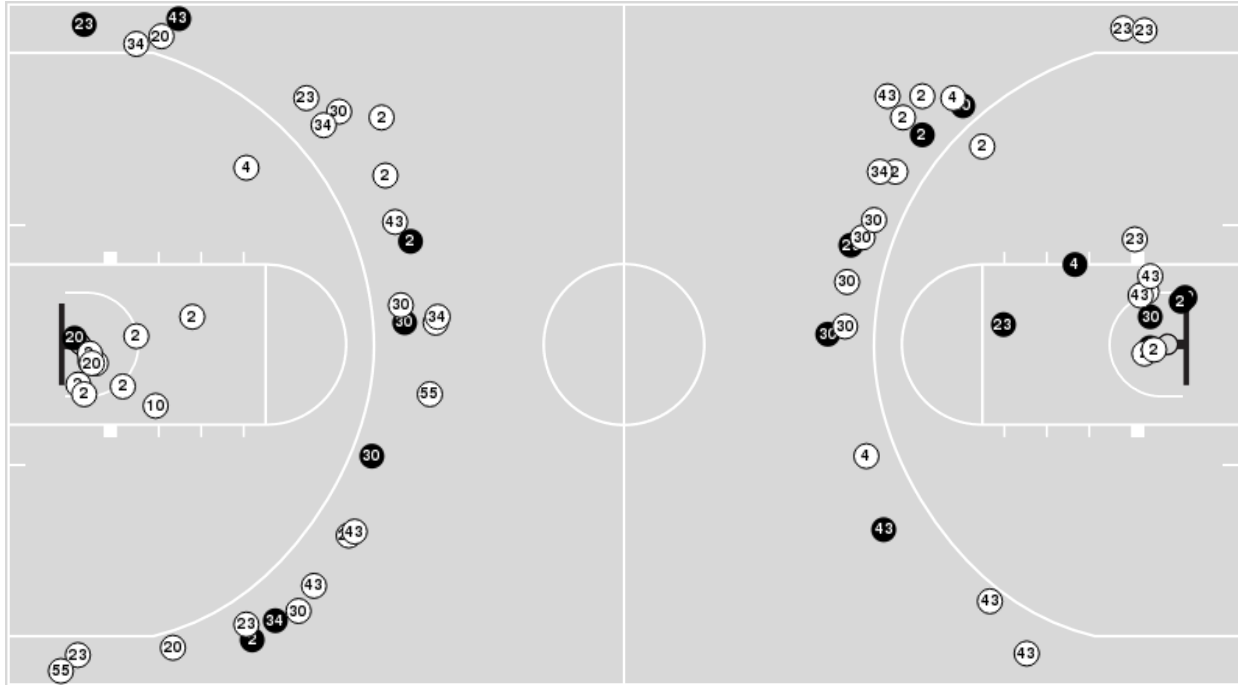

Players => 0, 2, 4, 8, 10, 13, 20, 21, 23, 30, 34, 43, 44, 55 FG Types=>All Results=>All

Arkansas

All Field Goals