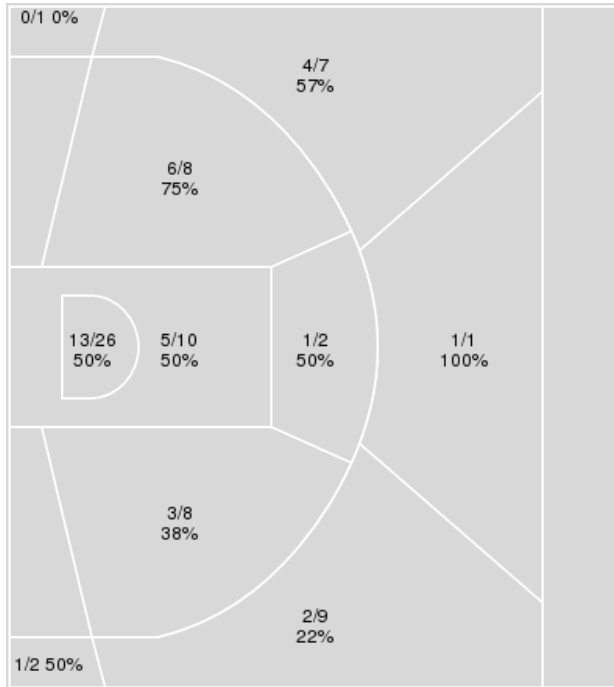

Arkansas at LSU

01/21/24 Maravich Assembly Center, Baton Rouge
2023-24 Women's Basketball

Game Time: 4:00 PM
Game Duration: 1:48
Attendance: 12,873

Officials: Angelica Suffren, Marj Forsburg, Billy Smith

{ Players => 1, 2, 4, 5, 10, 11, 12, 13, 14, 20, 23, 24, 55; } FG Types => All; Results => All;

{ Players => 0, 2, 4, 8, 10, 13, 20, 21, 23, 30, 34, 43, 44, 55; } FG Types => All; Results => All;

LSU

Arkansas

LSU	M/A	%
Field Goals	36/74	49
2 Points	28/54	52
3 Points	8/20	40
Free Throws	19/26	73

Arkansas	M/A	%
Field Goals	20/72	28
2 Points	8/25	32
3 Points	12/47	26
Free Throws	16/17	94