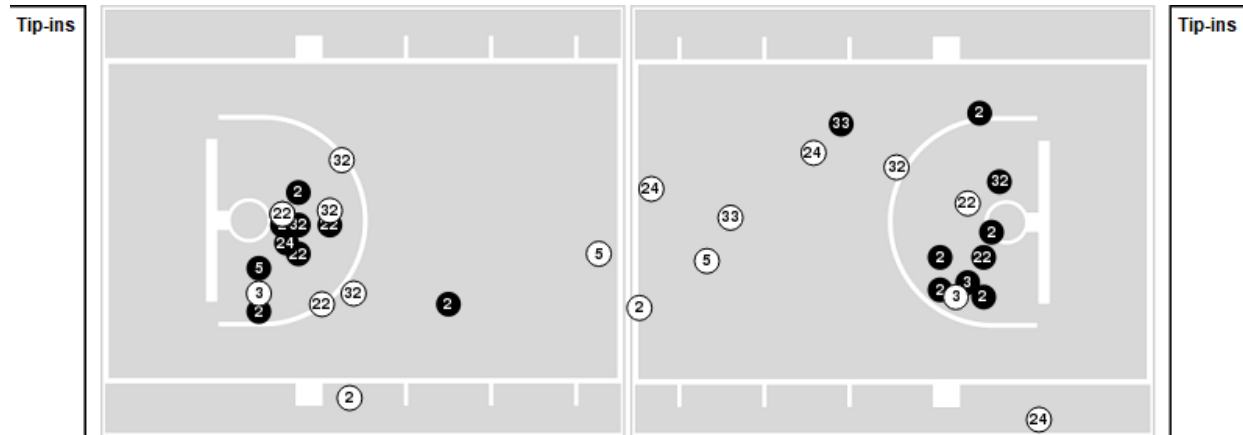

Blow Up Chart

● Made   ○ Missed   N - Player Number

Ole Miss	M/A	%
Field Goals	24/60	40
2 Points	21/49	43
3 Points	3/11	27
Free Throws	22/27	81

Ole Miss	M/A	%
Points in the Paint	36 (18 / 34)	53
Fast Break Points	19 (12/13)	92
Second Chance Points	10 (7/13)	54
Effective FG%	42