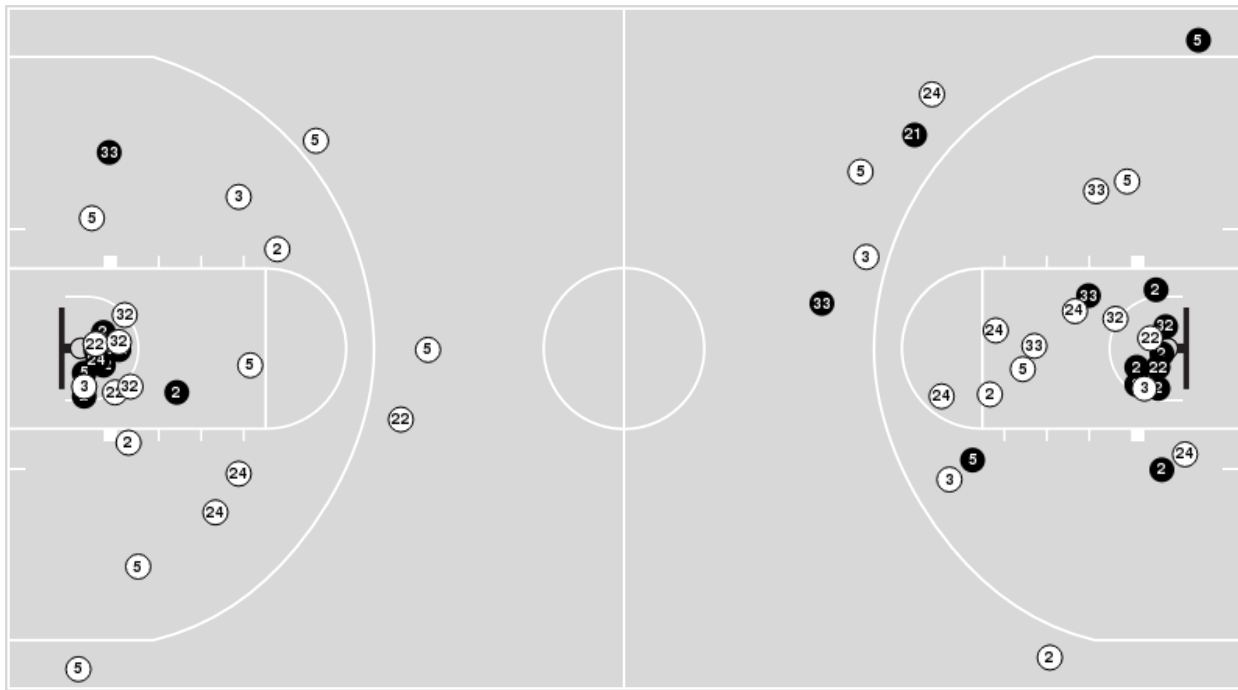

LSU at Ole Miss

01/07/24 The Sandy and John Black Pavilion at Ole Miss, Oxford
2023-24 Women's Basketball

Game Time: 2:00 PM
Game Duration: 2:05
Attendance: 9,074

Officials: Michael McConnell, William Smith, Iffy Seales

Players => 1, 2, 3, 5, 10, 12, 13, 20, 21, 22, 23, 24, 32, 33, 35FG Types=>AllResults=>All

Ole Miss

All Field Goals