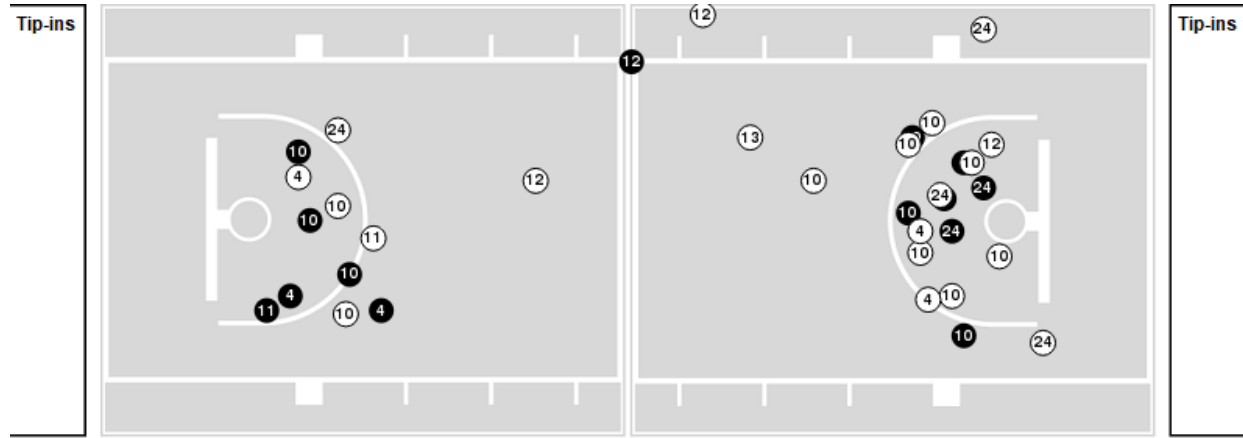

Blow Up Chart

● Made   ○ Missed   N - Player Number

LSU	M/A	%
Field Goals	31/66	47
2 Points	23/53	43
3 Points	8/13	62
Free Throws	14/22	64

LSU	M/A	%
Points in the Paint	28 (14 / 33)	42
Fast Break Points	11 (5/5)	100
Second Chance Points	16 (9/18)	50
Effective FG%	53