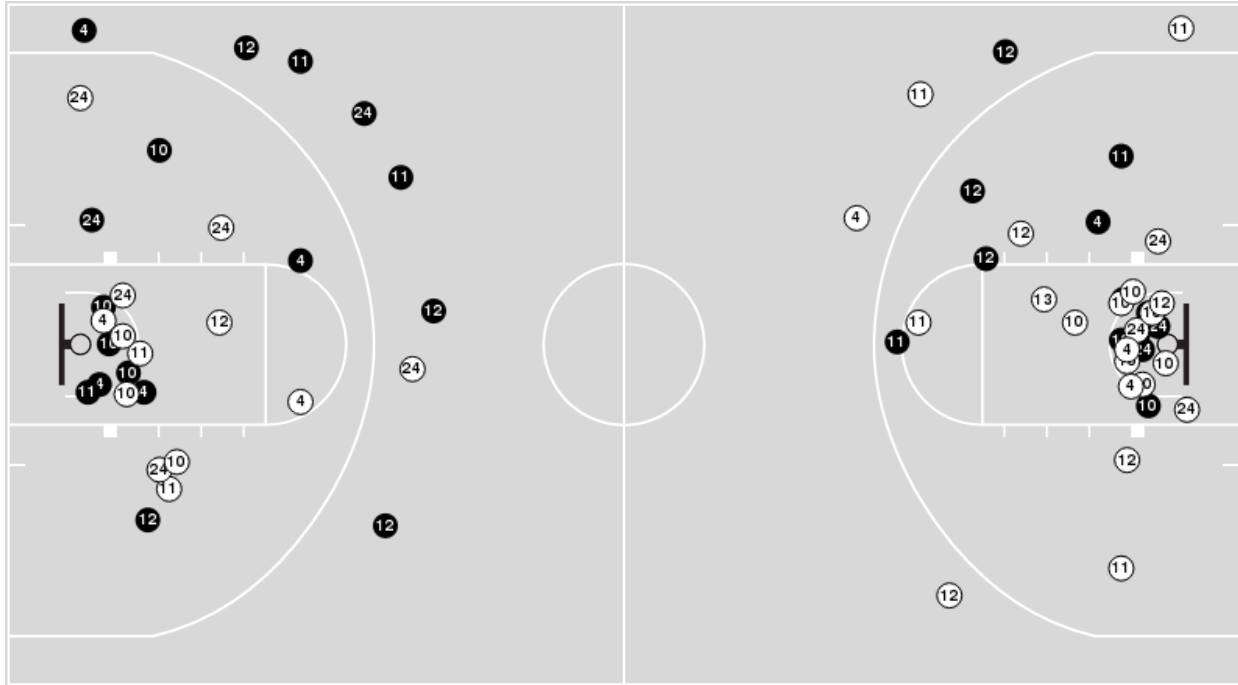

LSU at Ole Miss

01/07/24 The Sandy and John Black Pavilion at Ole Miss, Oxford
2023-24 Women's Basketball

Game Time: 2:00 PM
Game Duration: 2:05
Attendance: 9,074

Officials: Michael McConnell, William Smith, Iffy Seales

Players => 1, 2, 4, 5, 10, 11, 12, 13, 14, 20, 23, 24, 55FG Types=>AllResults=>All

LSU

All Field Goals