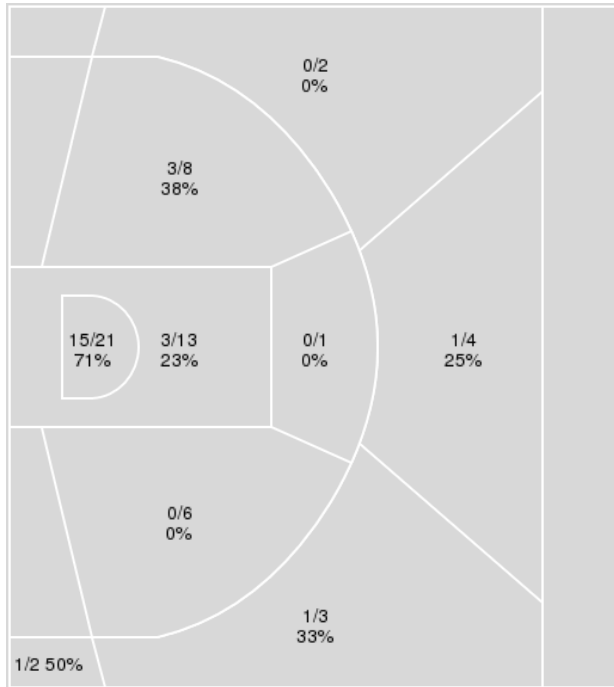

LSU at Ole Miss

01/07/24 The Sandy and John Black Pavilion at Ole Miss, Oxford
2023-24 Women's Basketball

Game Time: 2:00 PM
Game Duration: 2:05
Attendance: 9,074

Officials: Michael McConnell, William Smith, Iffy Seales

{ Players => 1, 2, 3, 5, 10, 12, 13, 20, 21, 22, 23, 24, 32, 33, 35; } FG Types => All; Results => All;

{ Players => 1, 2, 4, 5, 10, 11, 12, 13, 14, 20, 23, 24, 55; } FG Types => All; Results => All;

Ole Miss

LSU

Ole Miss	M/A	%
Field Goals	24/60	40
2 Points	21/49	43
3 Points	3/11	27
Free Throws	22/27	81

LSU	M/A	%
Field Goals	31/66	47
2 Points	23/53	43
3 Points	8/13	62
Free Throws	14/22	64