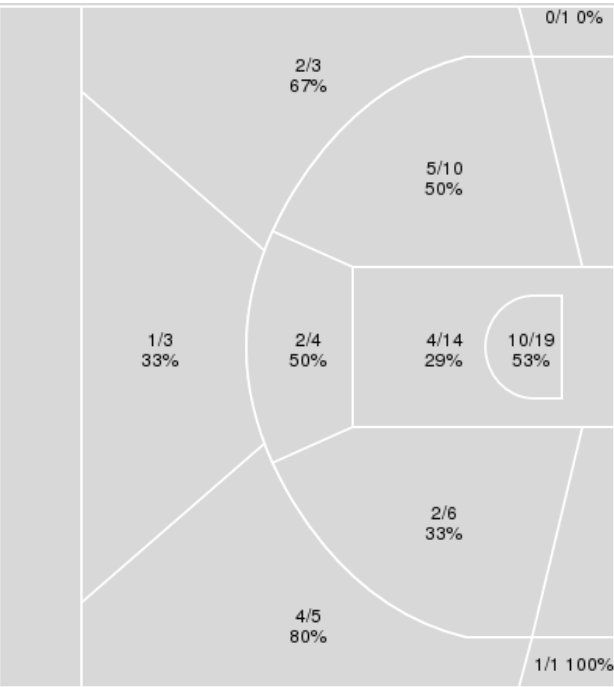

LSU at Ole Miss

01/07/24 The Sandy and John Black Pavilion at Ole Miss, Oxford
2023-24 Women's Basketball

Game Time: 2:00 PM
Game Duration: 2:05
Attendance: 9,074

Officials: Michael McConnell, William Smith, Iffy Seales

{ Players => 1, 2, 3, 5, 10, 12, 13, 20, 21, 22, 23, 24, 32, 33, 35; } FG Types => All; Results => All;

{ Players => 1, 2, 4, 5, 10, 11, 12, 13, 14, 20, 23, 24, 55; } FG Types => All; Results => All;

Ole Miss

LSU

Ole Miss	M/A	%
Field Goals	24/60	40
2 Points	21/49	43
3 Points	3/11	27
Free Throws	22/27	81

LSU	M/A	%
Field Goals	31/66	47
2 Points	23/53	43
3 Points	8/13	62
Free Throws	14/22	64